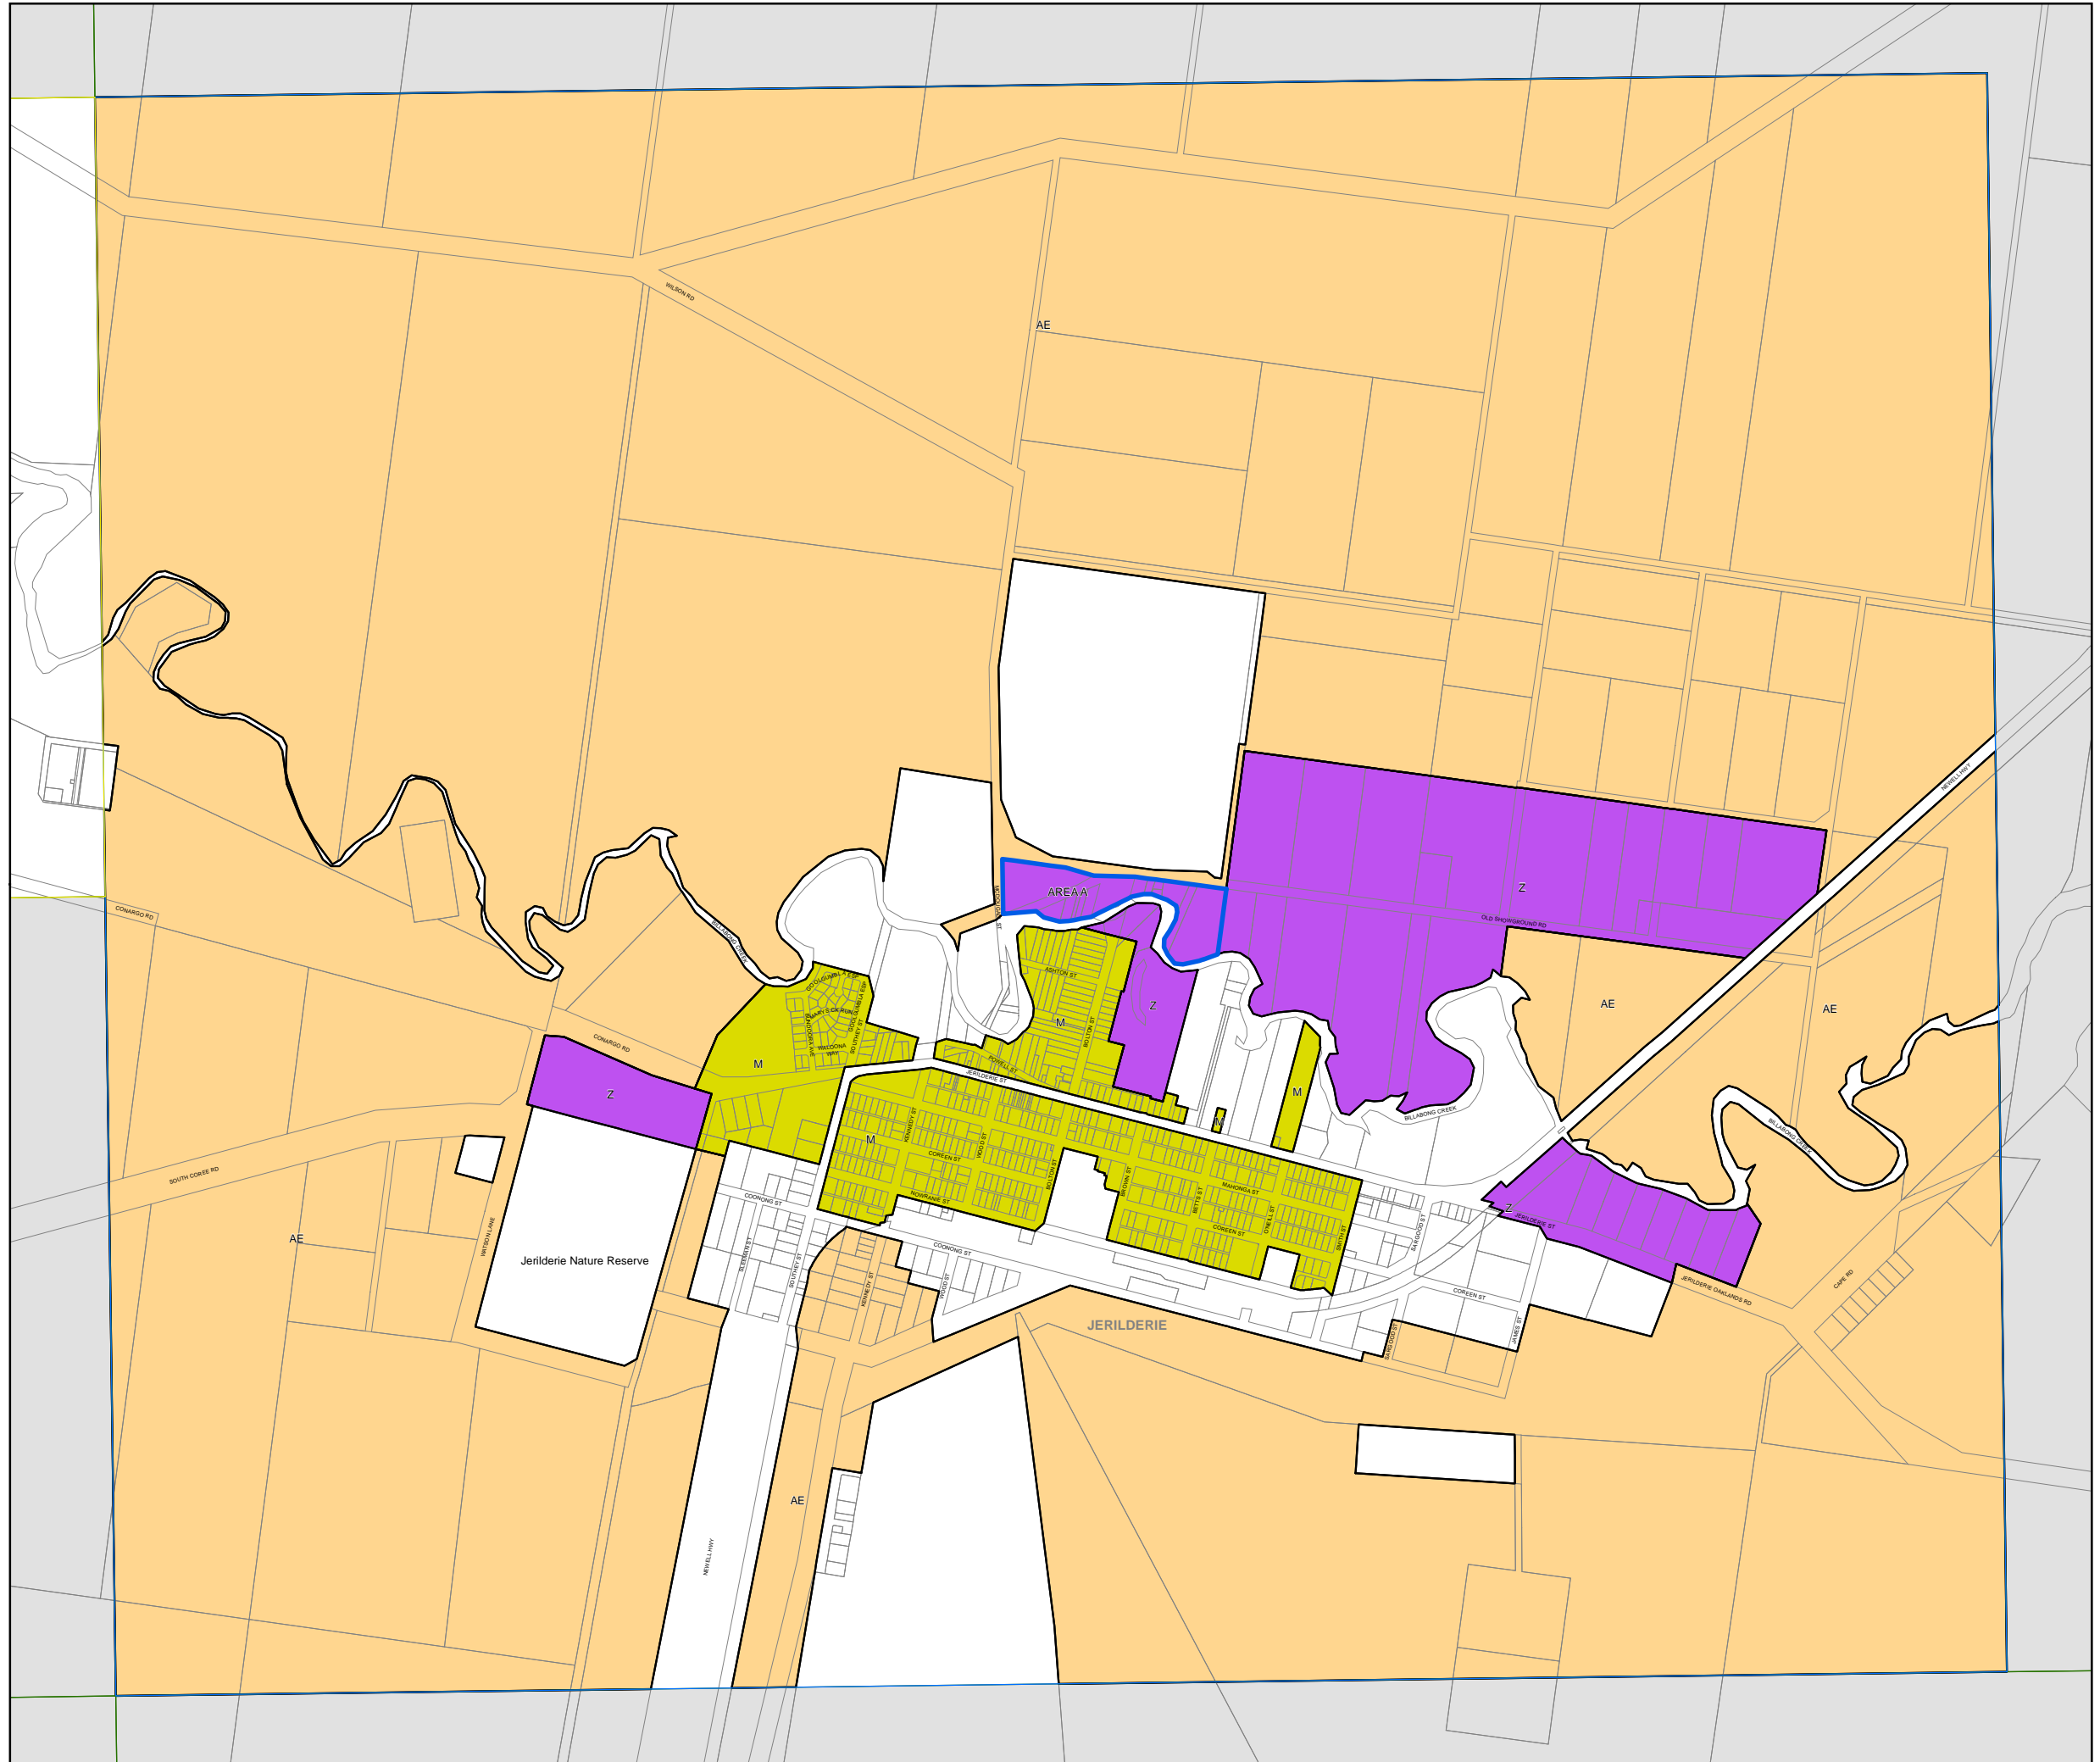

Jerilderie Local Environmental Plan 2012

Lot Size Map - Sheet LSZ_007A

Minimum Lot Size (sq m)

- M 600
- Z 2 ha
- AE 213 ha
- Refer to Clause 4.1 (4A) (5,000 sq m)

Cadastre

- Cadastre 03/07/11 © Land and Property Information

Projection: GDA 1994
MGA Zone 55
Scale: 1:20,000 @ A3