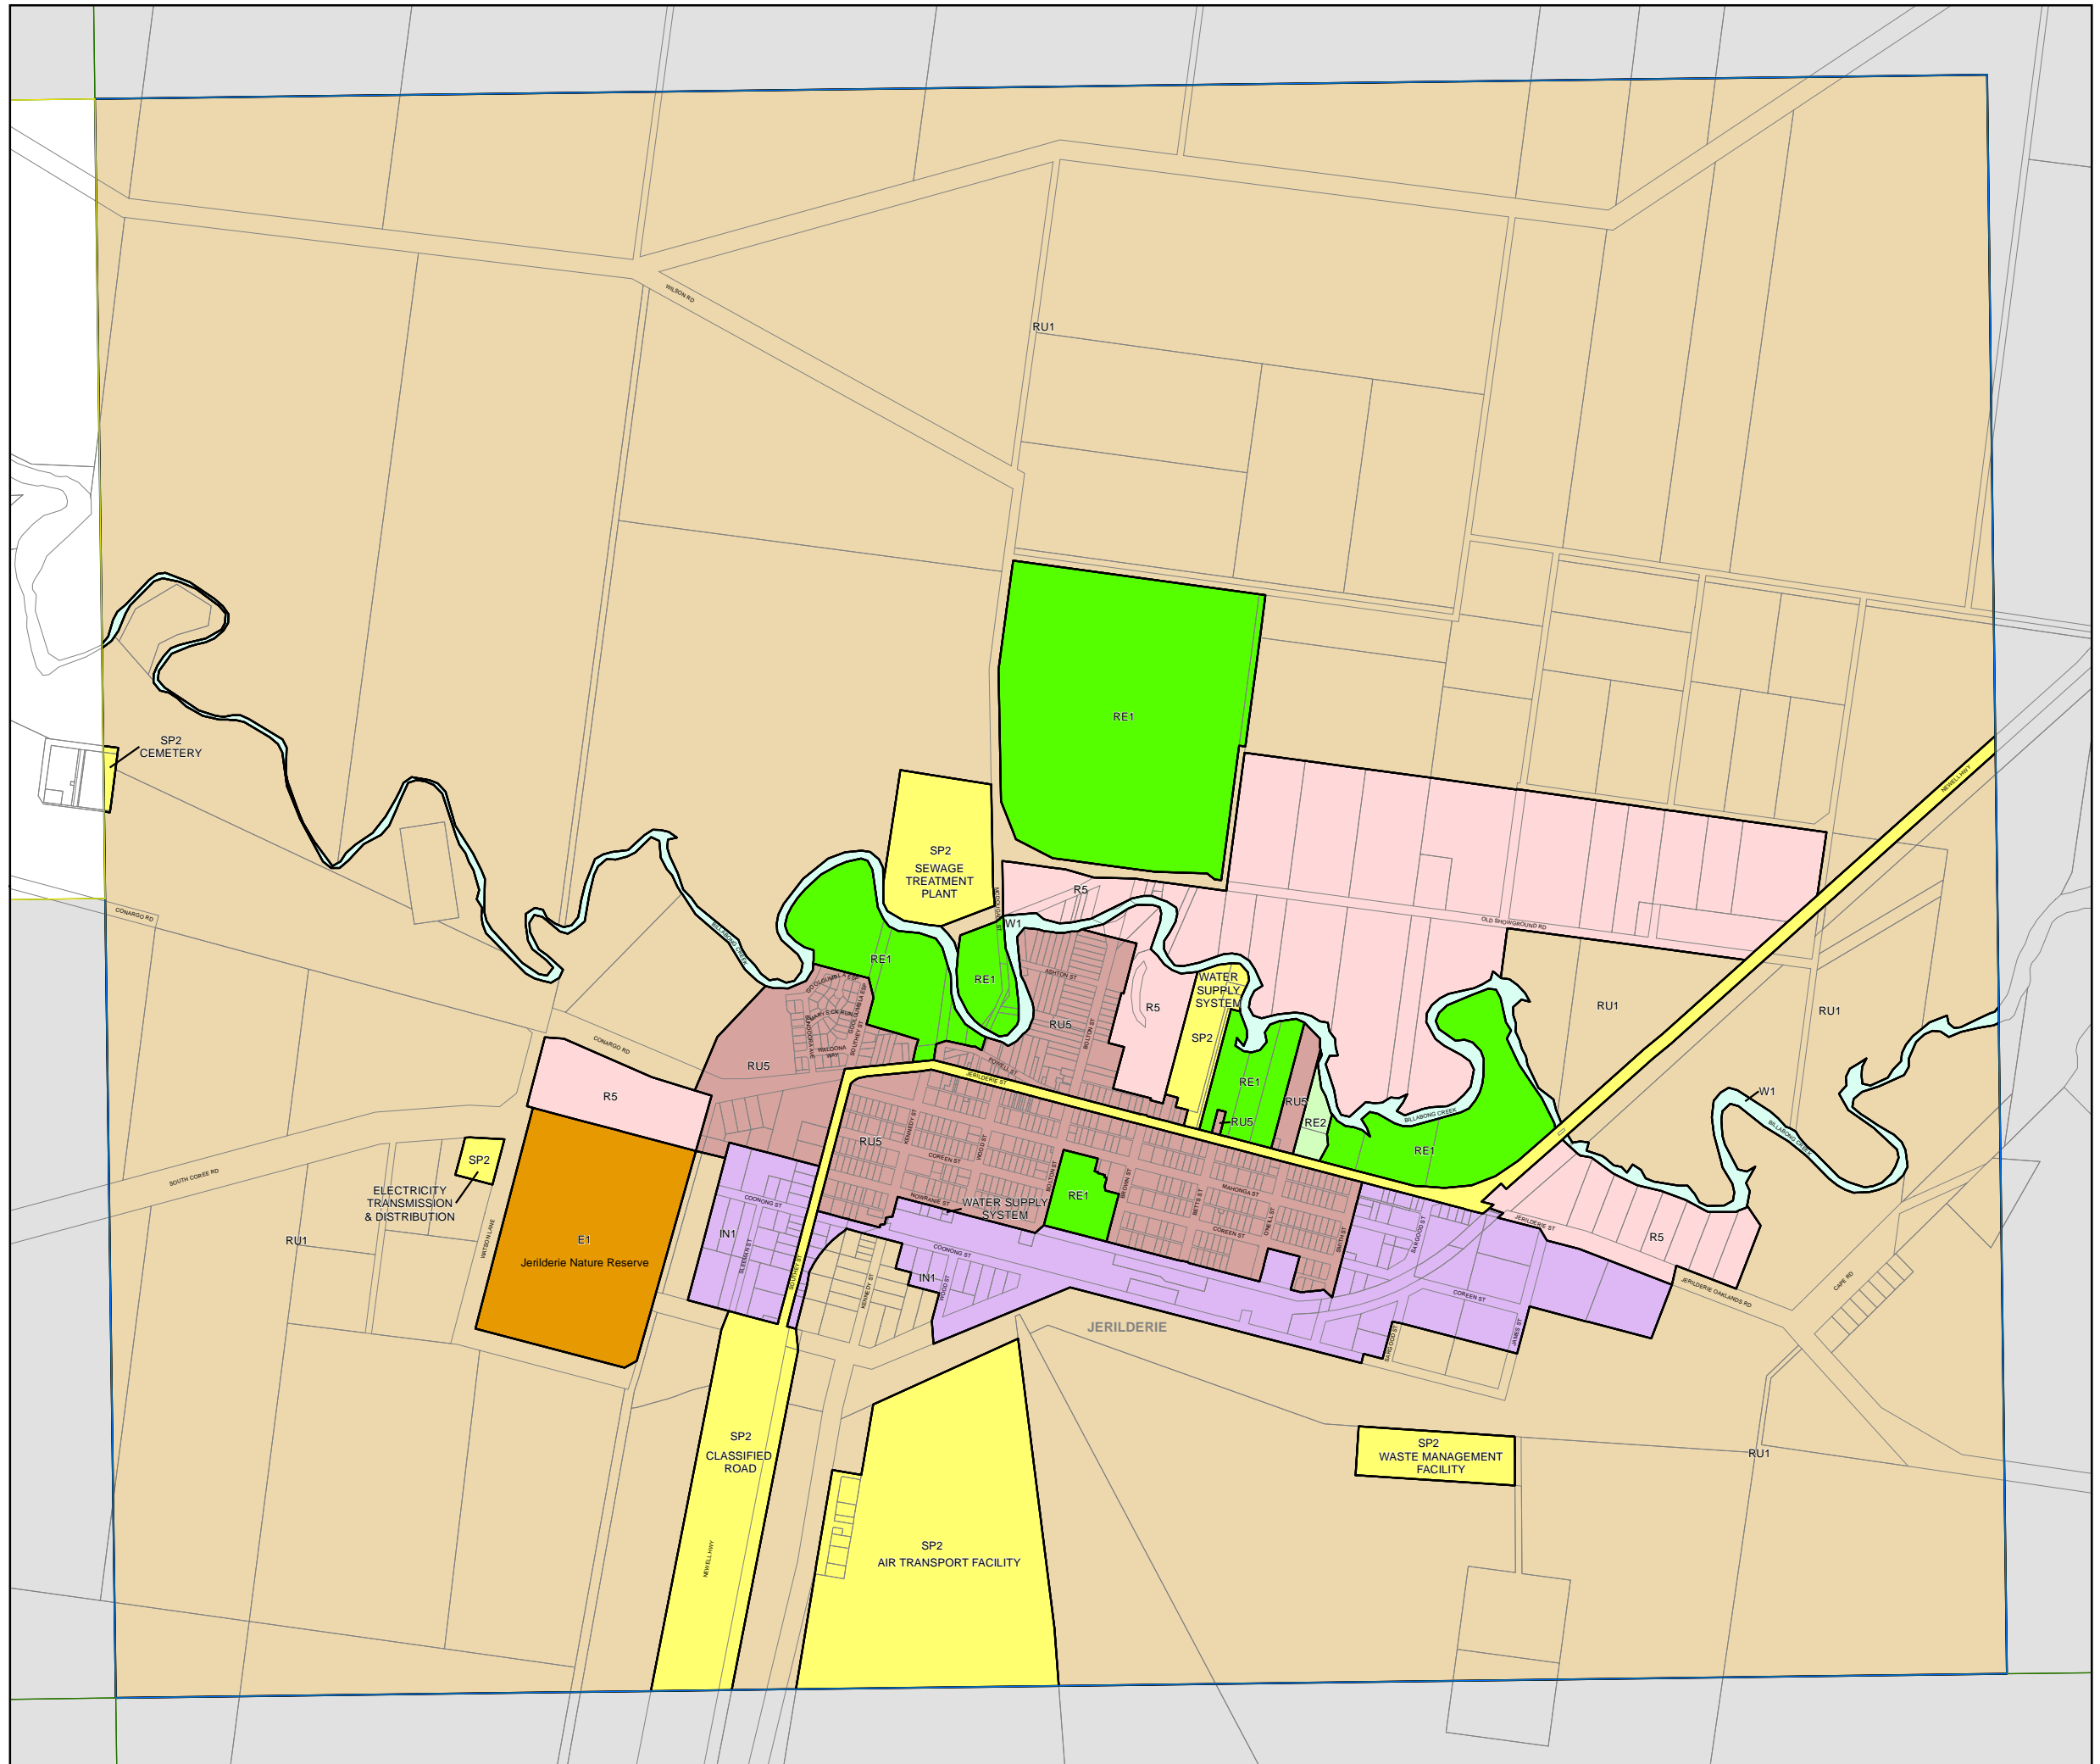

Jerilderie Local Environmental Plan 2012

Land Zoning Map - Sheet LZN_007A

Zone

- E1 National Parks and Nature Reserves
- IN1 General Industrial
- R5 Large Lot Residential
- RE1 Public Recreation
- RE2 Private Recreation
- RU1 Primary Production
- RU3 Forestry
- RU5 Village
- SP2 Infrastructure
- W1 Natural Waterways

Cadastre

Cadastre 03/07/11 © Land and Property Information

Projection: GDA 1994
MGA Zone 55
Map identification number: 4250_COM_LZN_007A_020_20120504