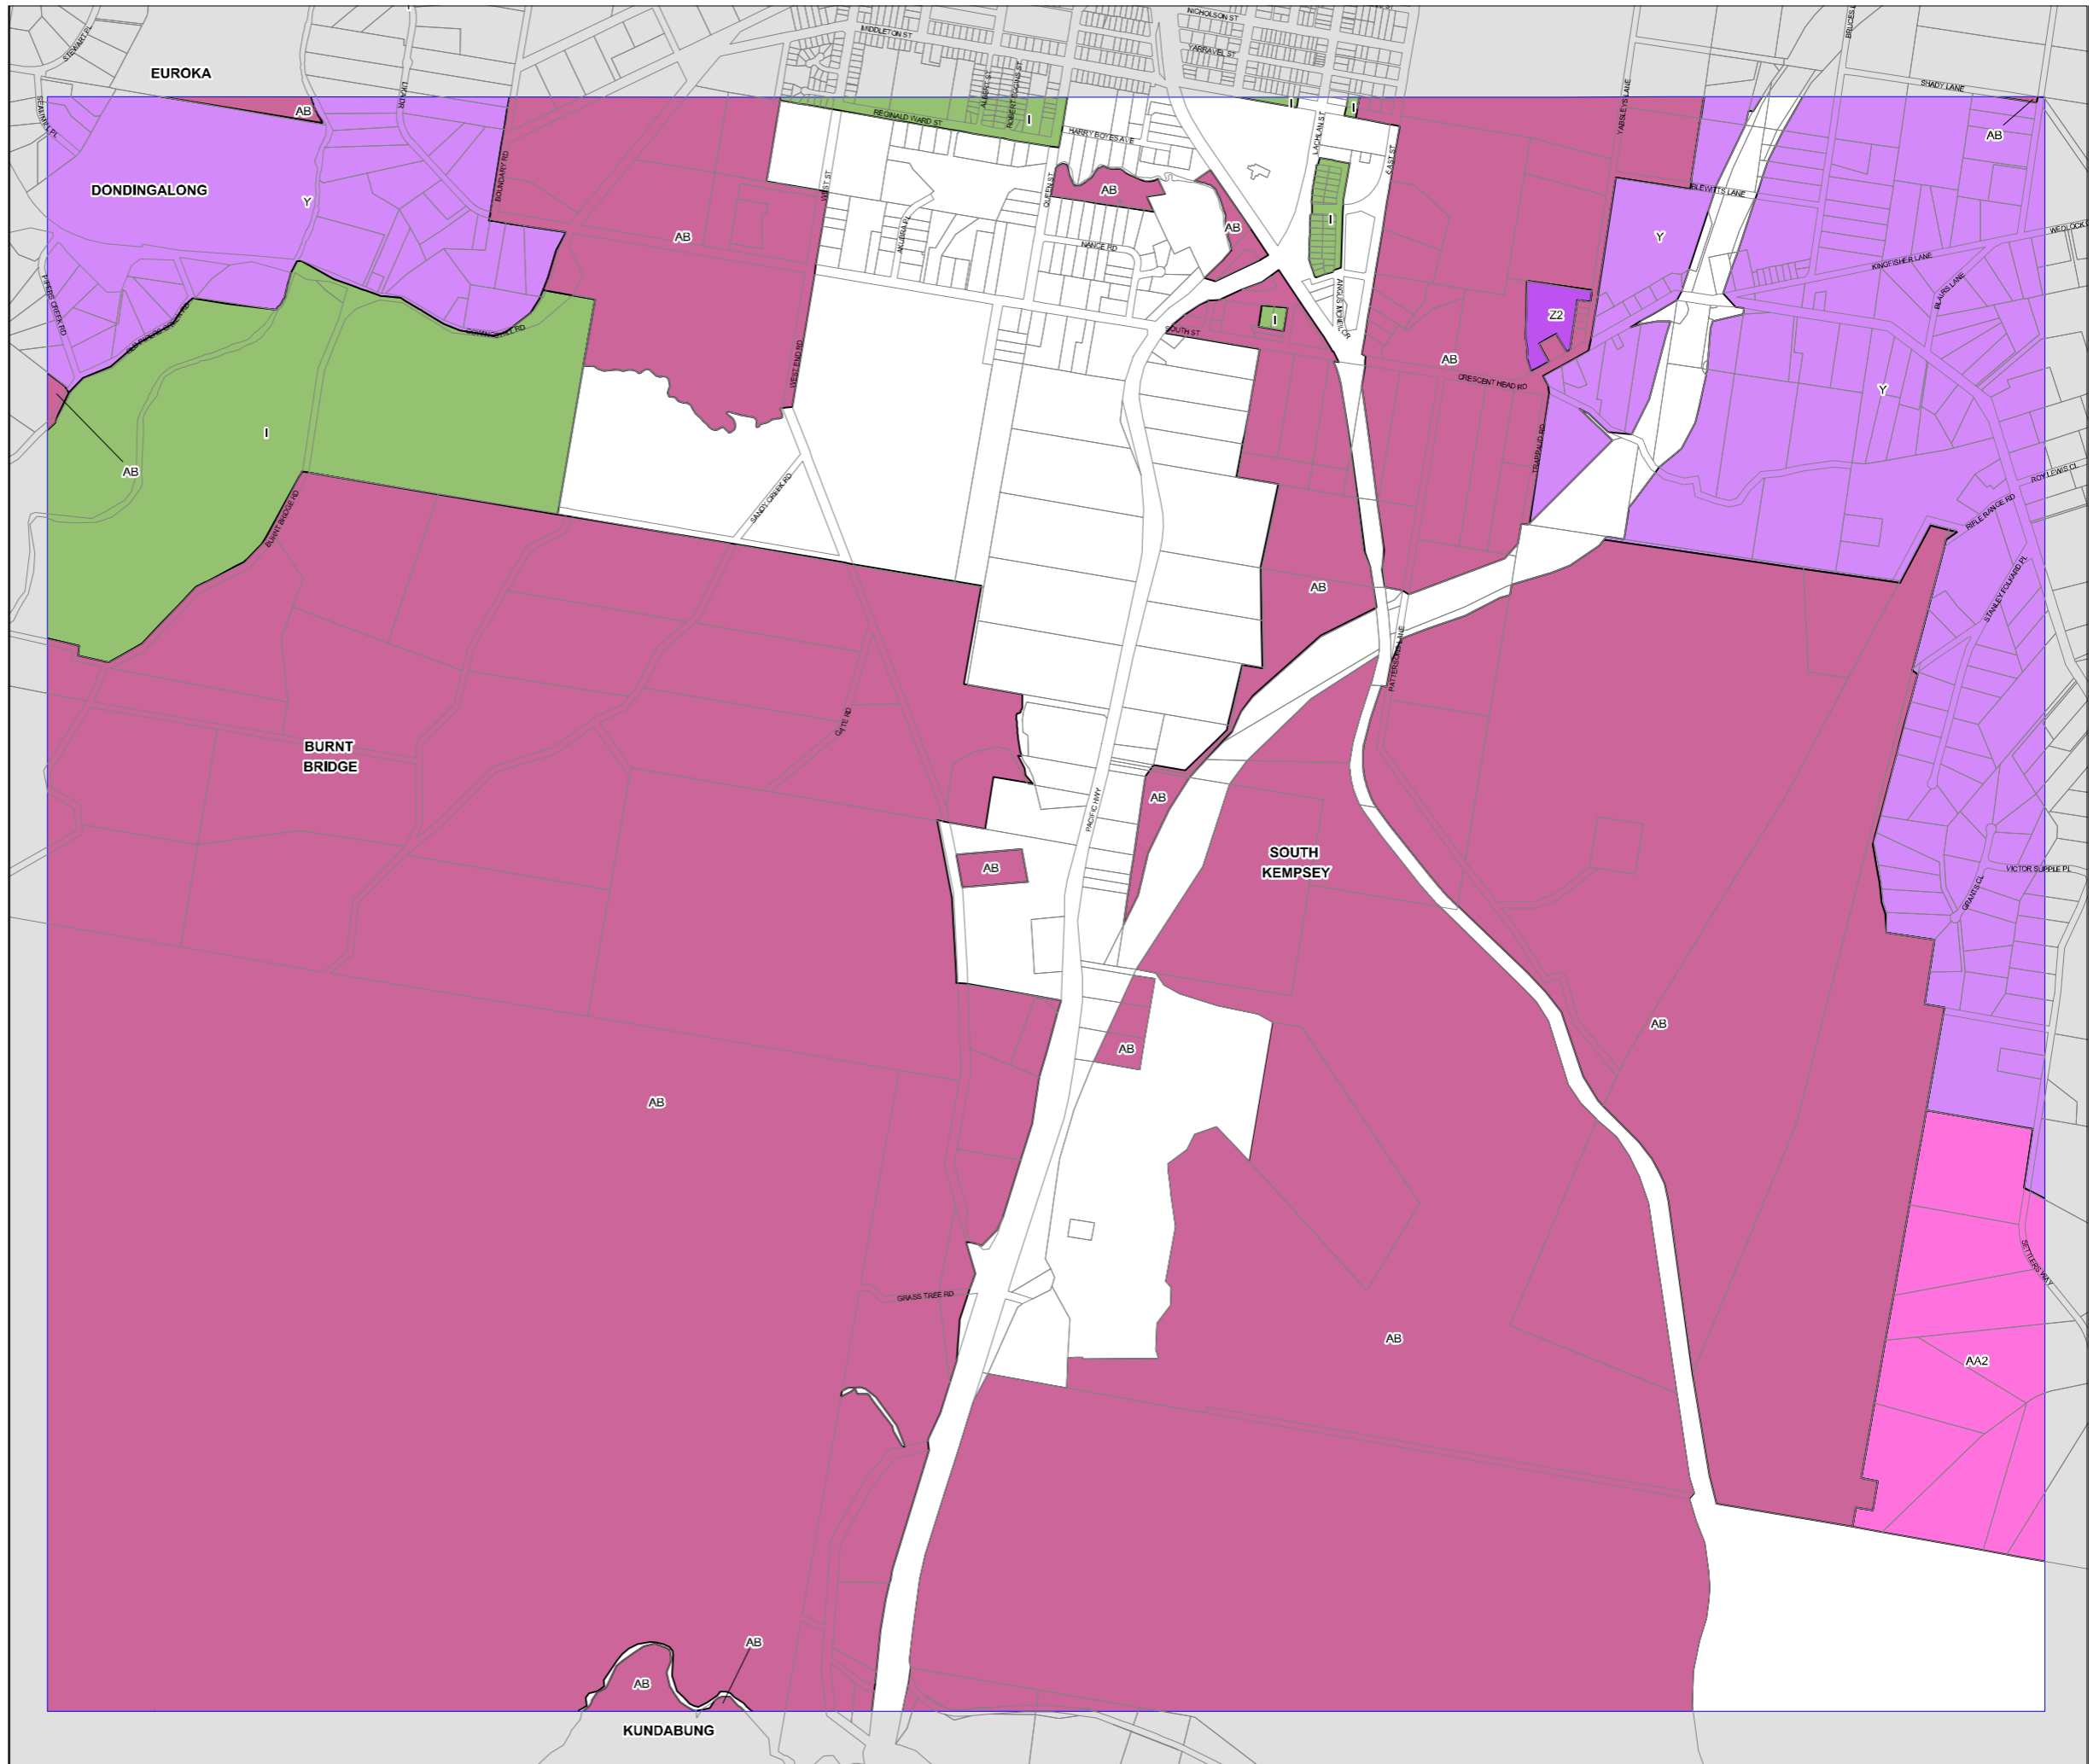

Kempsey Local Environmental Plan 2013

Lot Size Map - Sheet LSZ_011B

Minimum lot size (sq m)

- I 500
- S 800
- U 1400
- Y 1ha
- Z1 2ha
- Z2 3ha
- Z3 4ha
- AA1 7ha
- AA2 8ha
- AB 40ha
- Area 1

Cadastre

Cadastre 22/02/2017 © NSW Land & Property Information (LPI)
Addendum Data 22/02/2017 © Kempsey Shire Council

0 200 400 600 800 Metres

Scale: 1:20,000 @ A3

Projection: GDA 1994
MGA Zone 56

Map Identification Number:

4350_COM_LSZ_011B_020_20170814