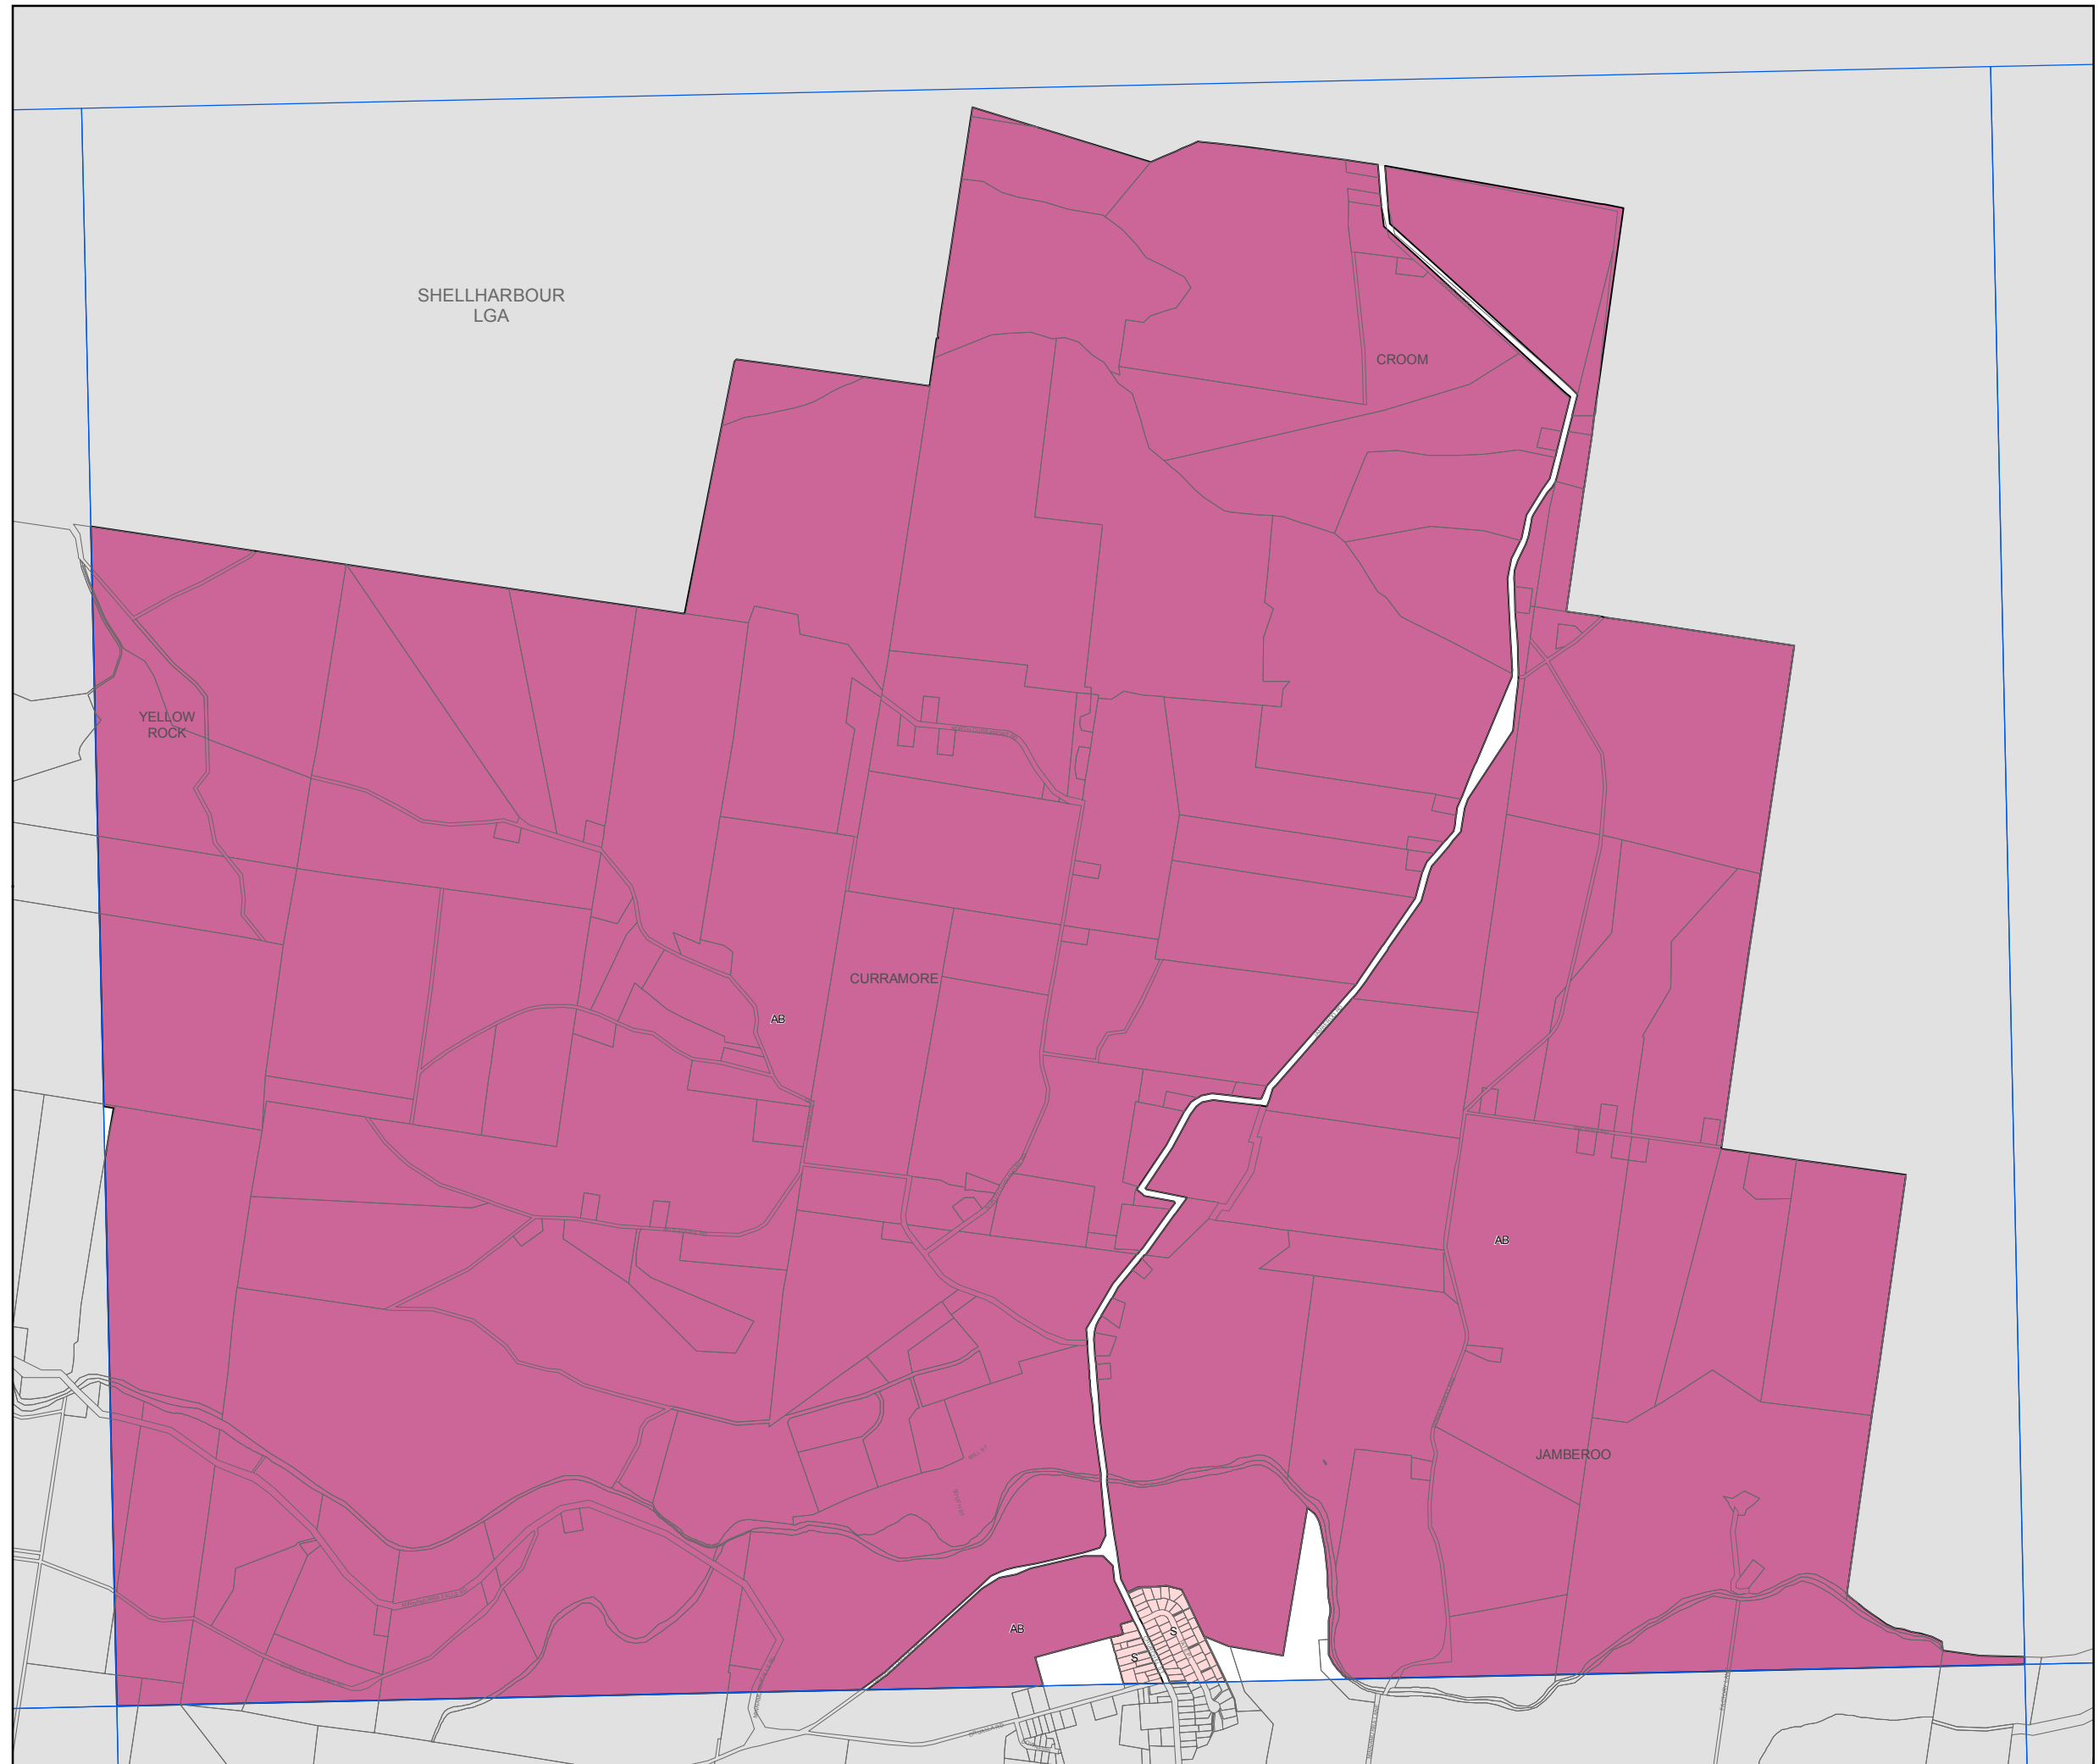

Kiama Local Environmental Plan 2011

Lot Size Map - Sheet LSZ_007

Minimum Lot Size (sq m)

D	300
E	350
G	450
Q	720
S	800
U	1000
AB	40 ha

Cadastre

Cadastre 04/06/2010 © Land and Property Information (LPI)

0 400 800 Metres

Scale: 1:20,000 @ A3

Projection: GDA 1994
MGA Zone 56

Map identification number: 4400_COM_LSZ_007_020_20141120