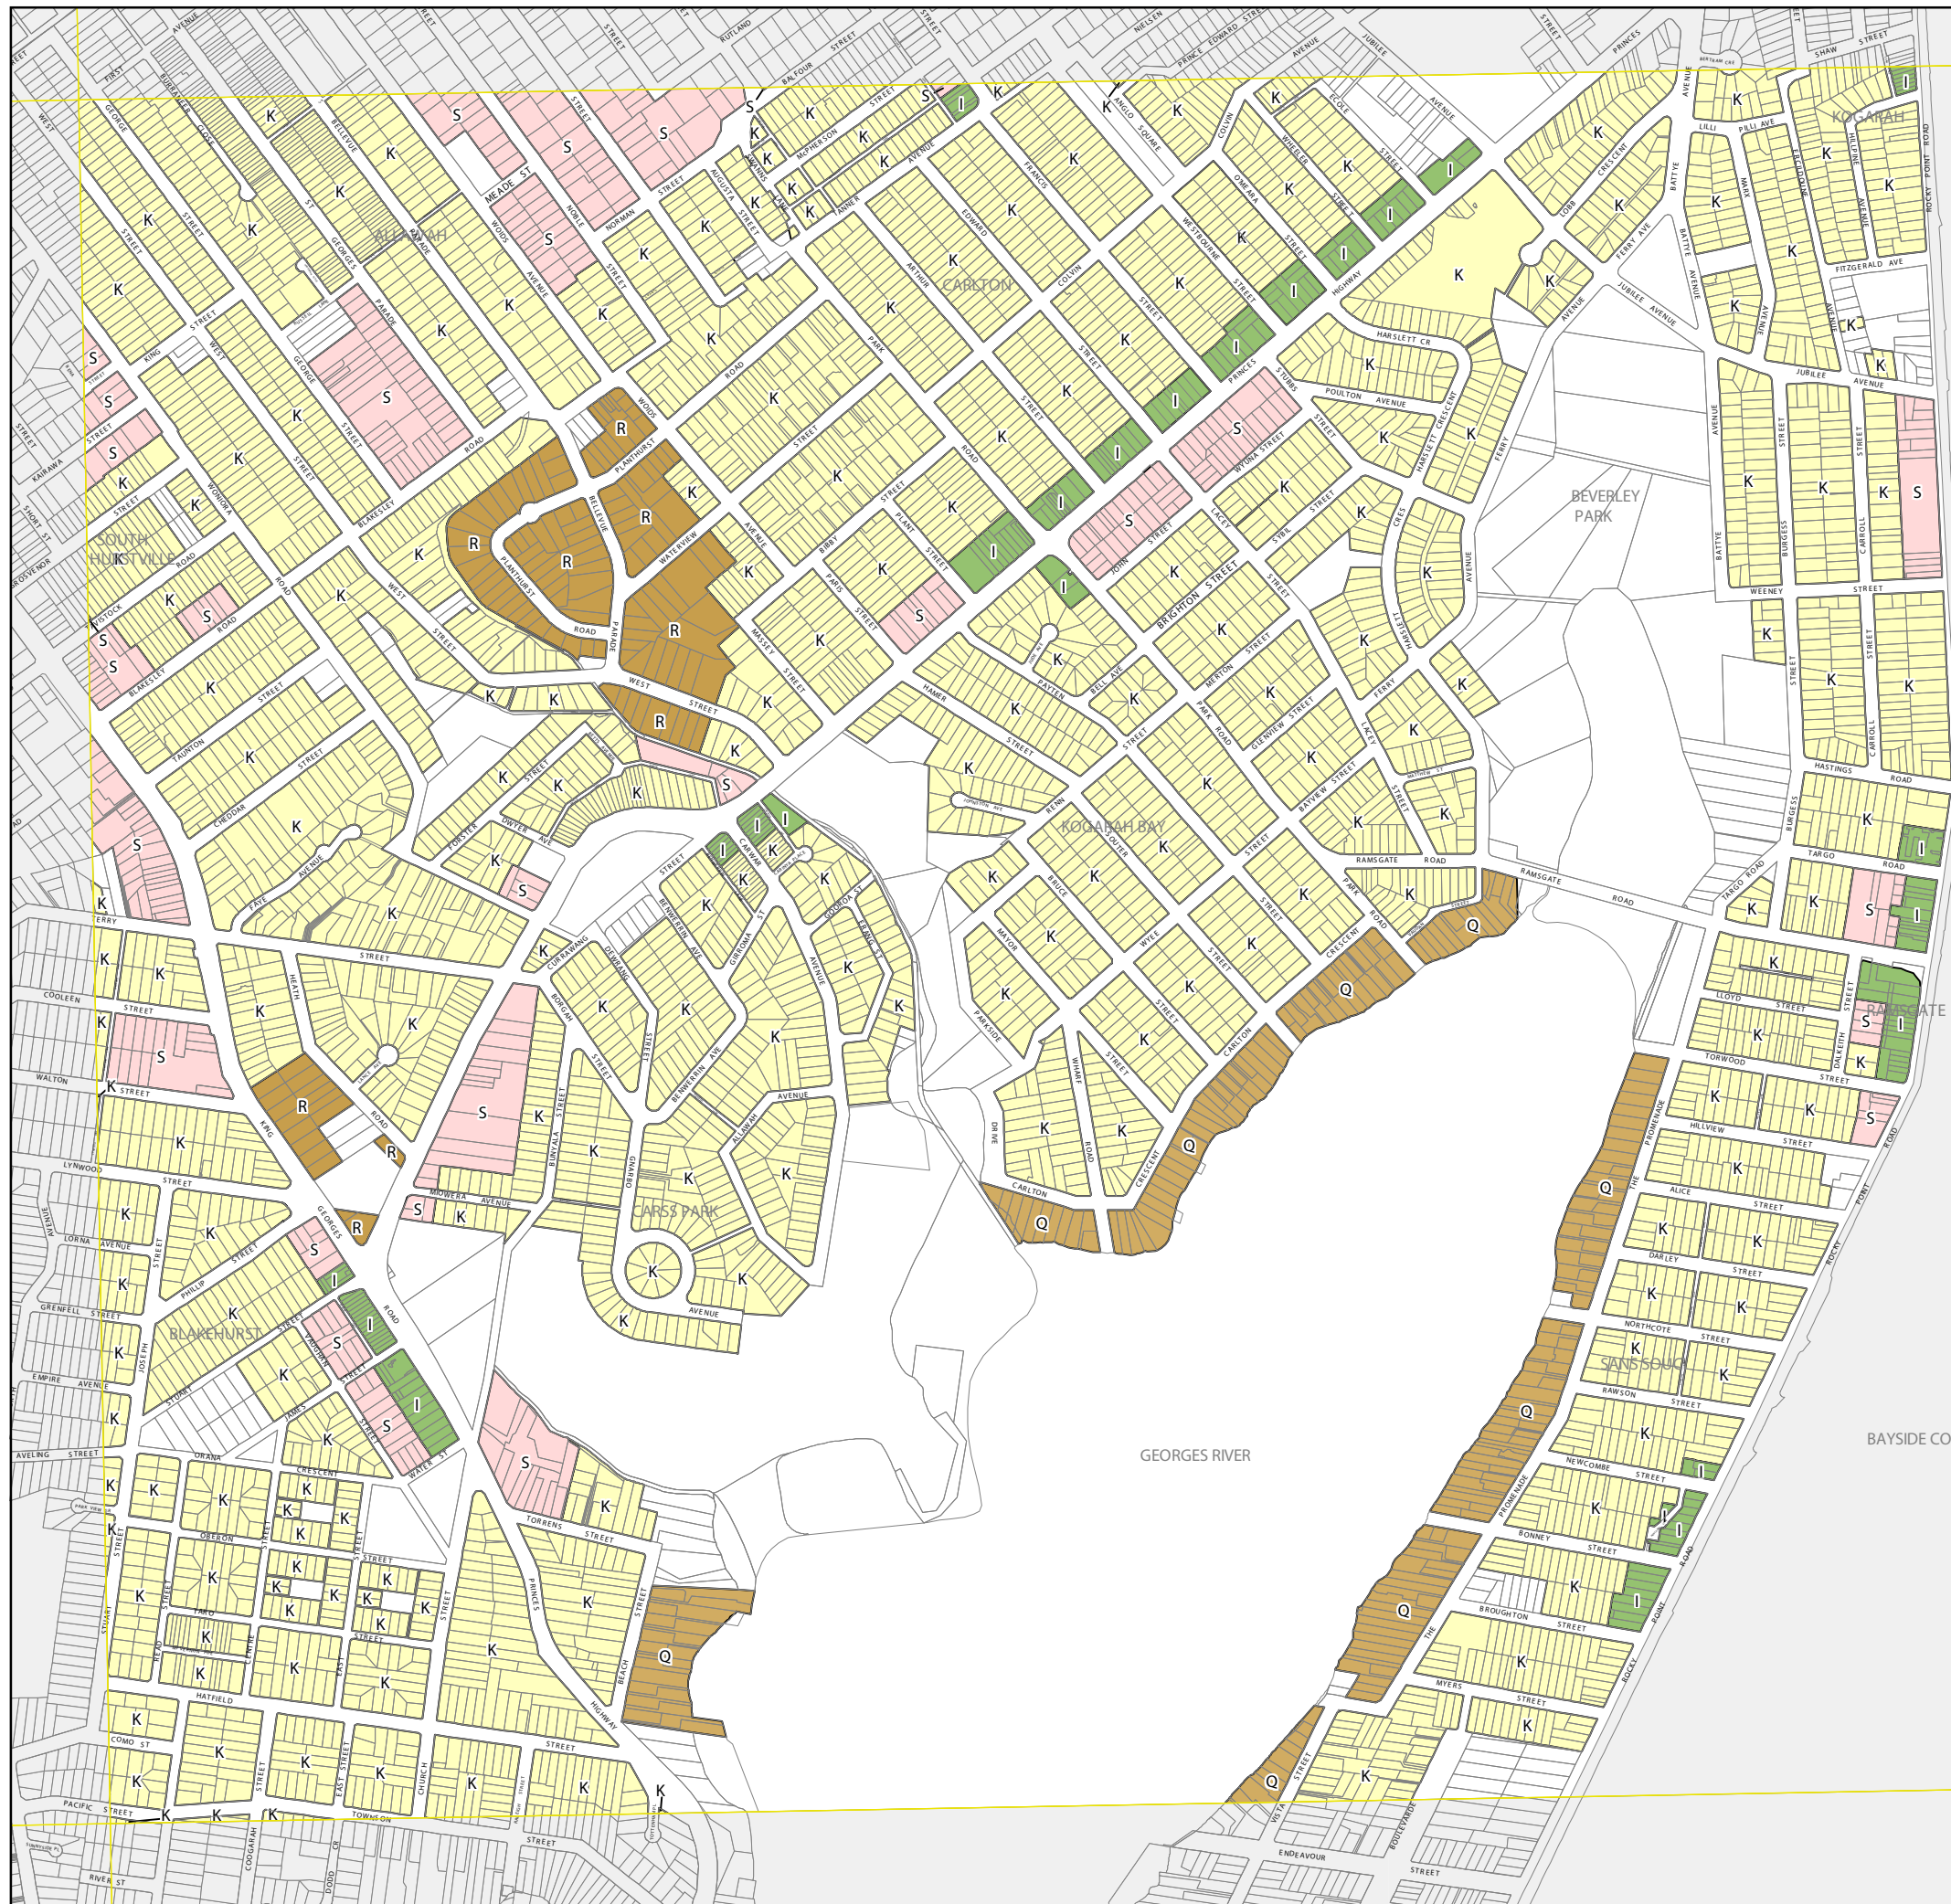

Kogarah Local Environmental Plan 2012

Lot Size Map Sheet LSZ_007

Minimum Lot Size (m2)

I	500
K	550
Q	700
R	750
S	850

Cadastre

Cadastre 10/11/2016 Kogarah City Council

Map identification number:
4450_COM_LSZ_007_010_20170220