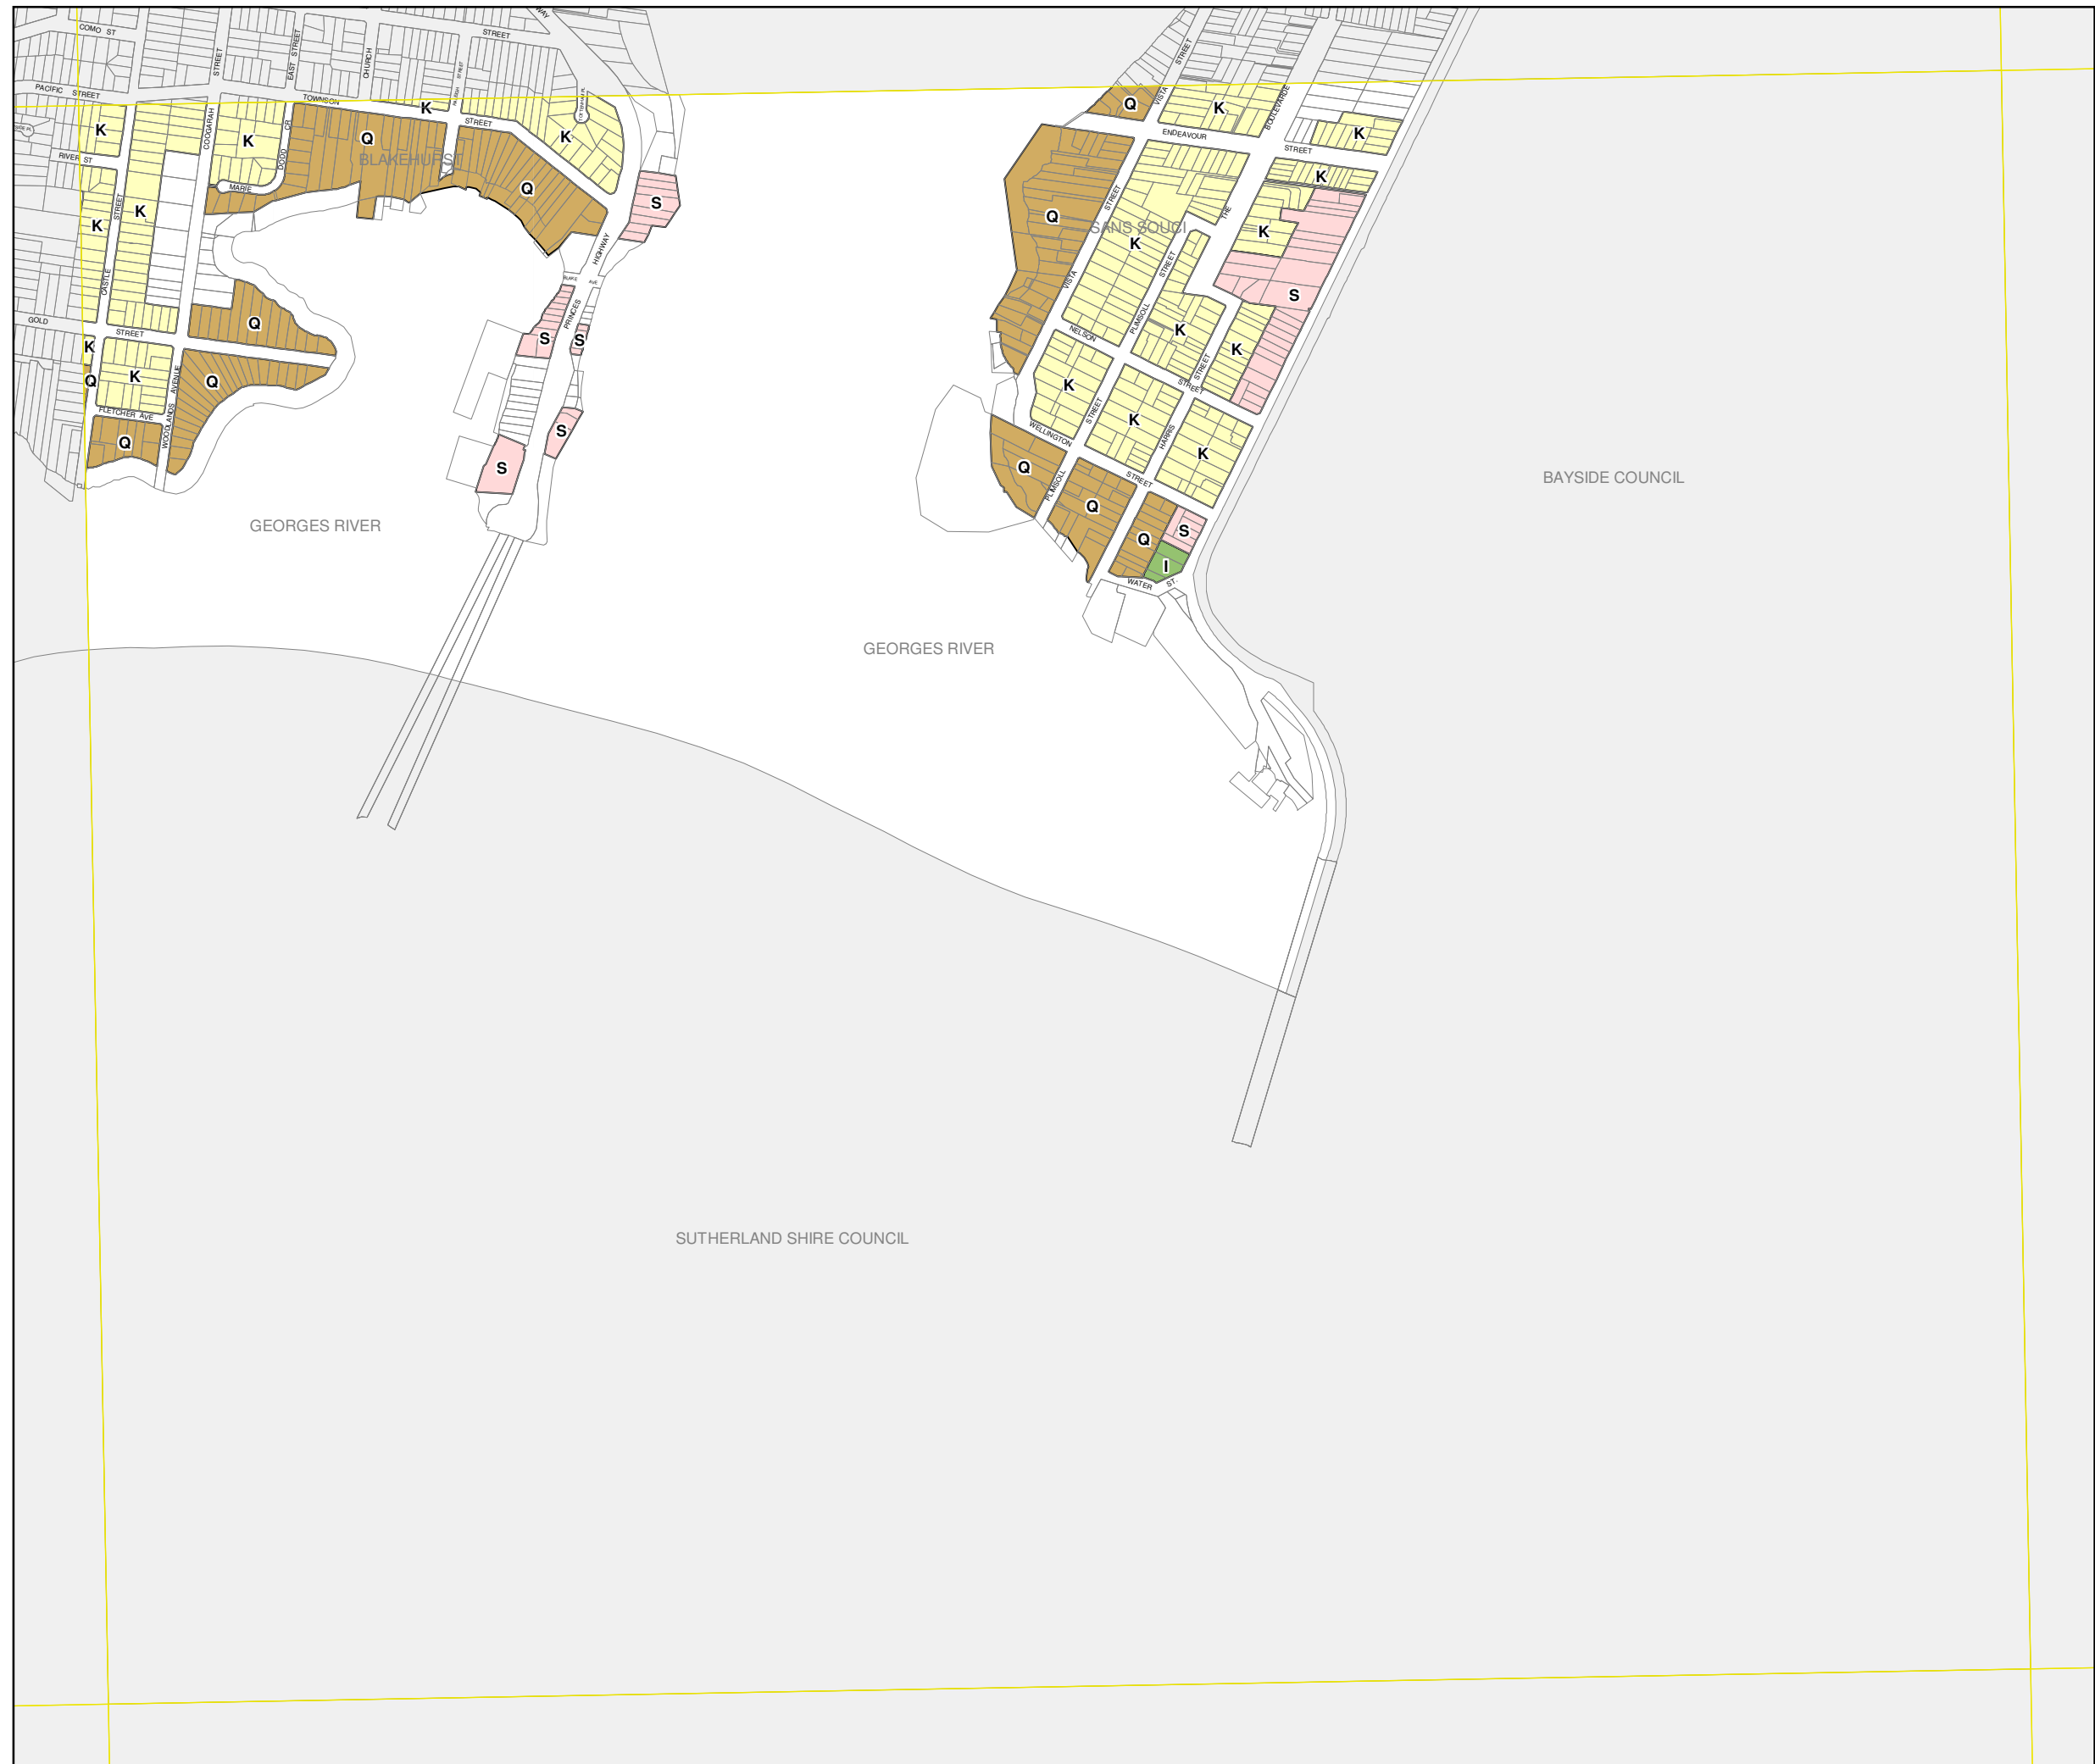

Kogarah Local Environmental Plan 2012

Lot Size Map Sheet LSZ_008

Minimum Lot Size (m²)

I	500
K	550
Q	700
R	750
S	850

Cadastre

Cadastre 10/11/2016 Kogarah City Council

Projection GDA 1994
Zone 56
Map identification number:
4450_COM_LSZ_008_010_20170125