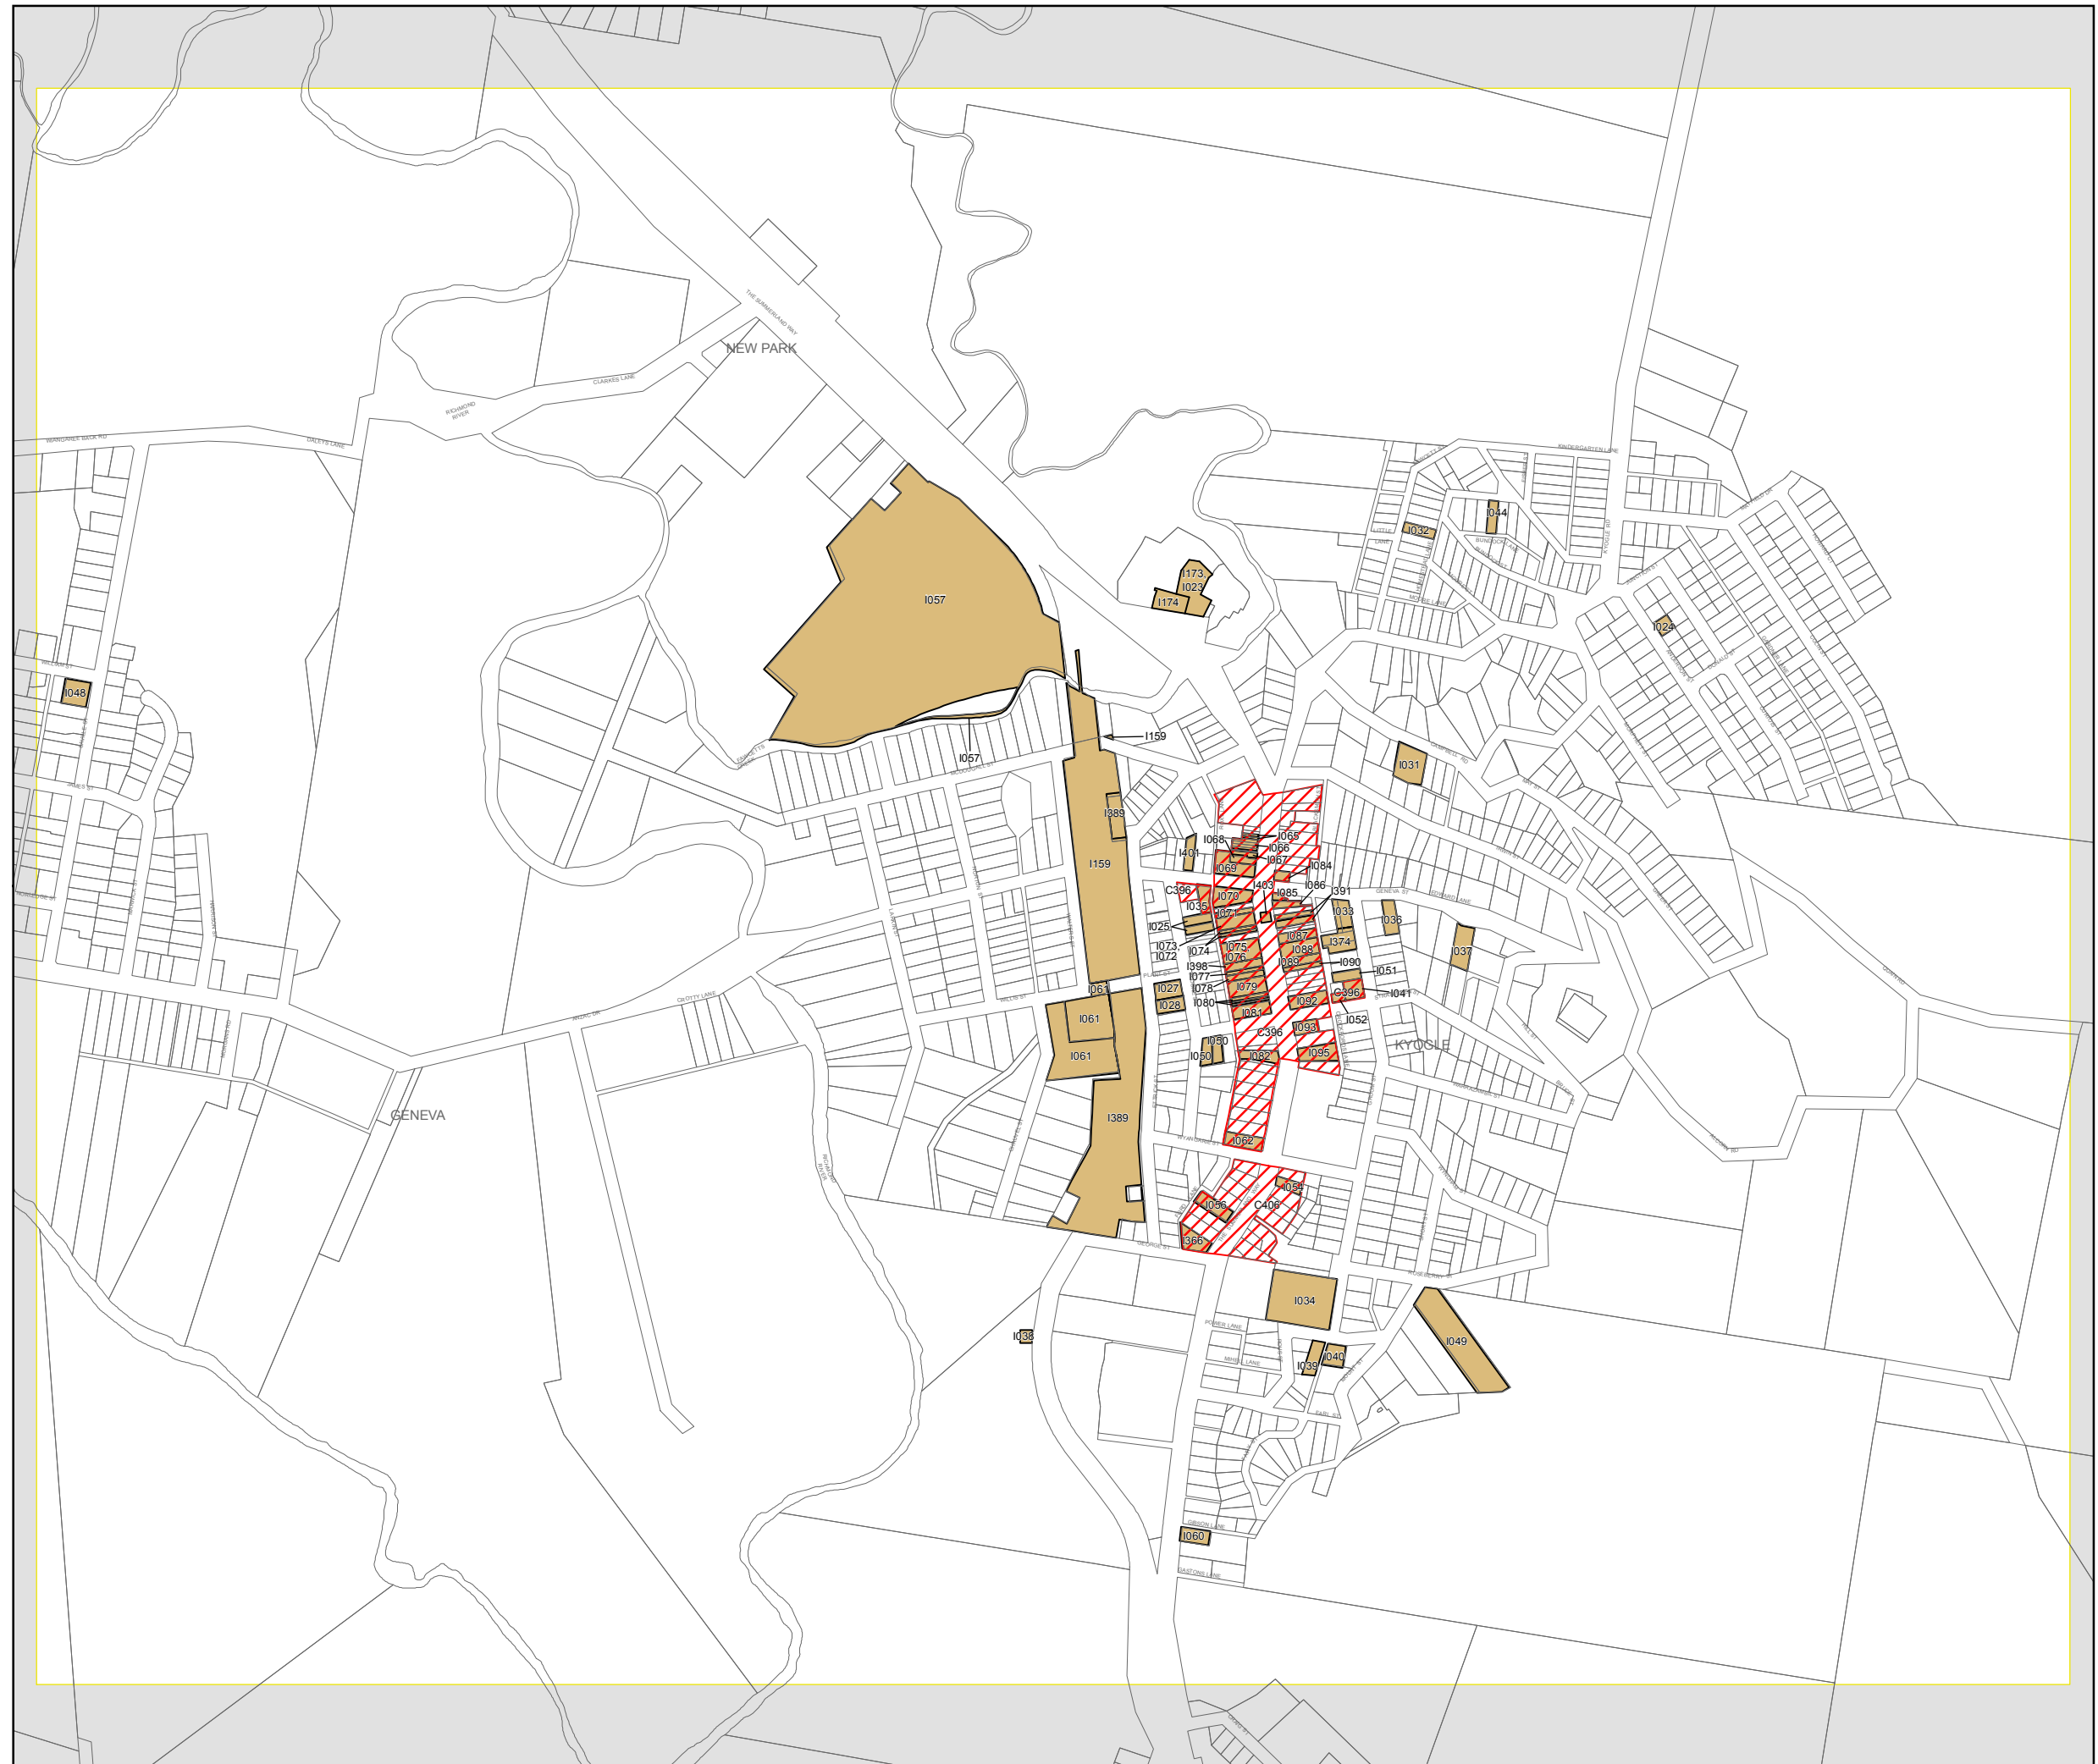

Kyogle Local Environmental Plan 2012

Heritage Map - Sheet HER_004CA

Heritage

- Conservation area - General
- Item - General
- Item - Archaeological

Cadastral

Cadastre 18/11/2010 © Land and Property Information (LPI)

Scale: 1:10,000 @ A3

Projection: GDA 1994
MGA Zone 56