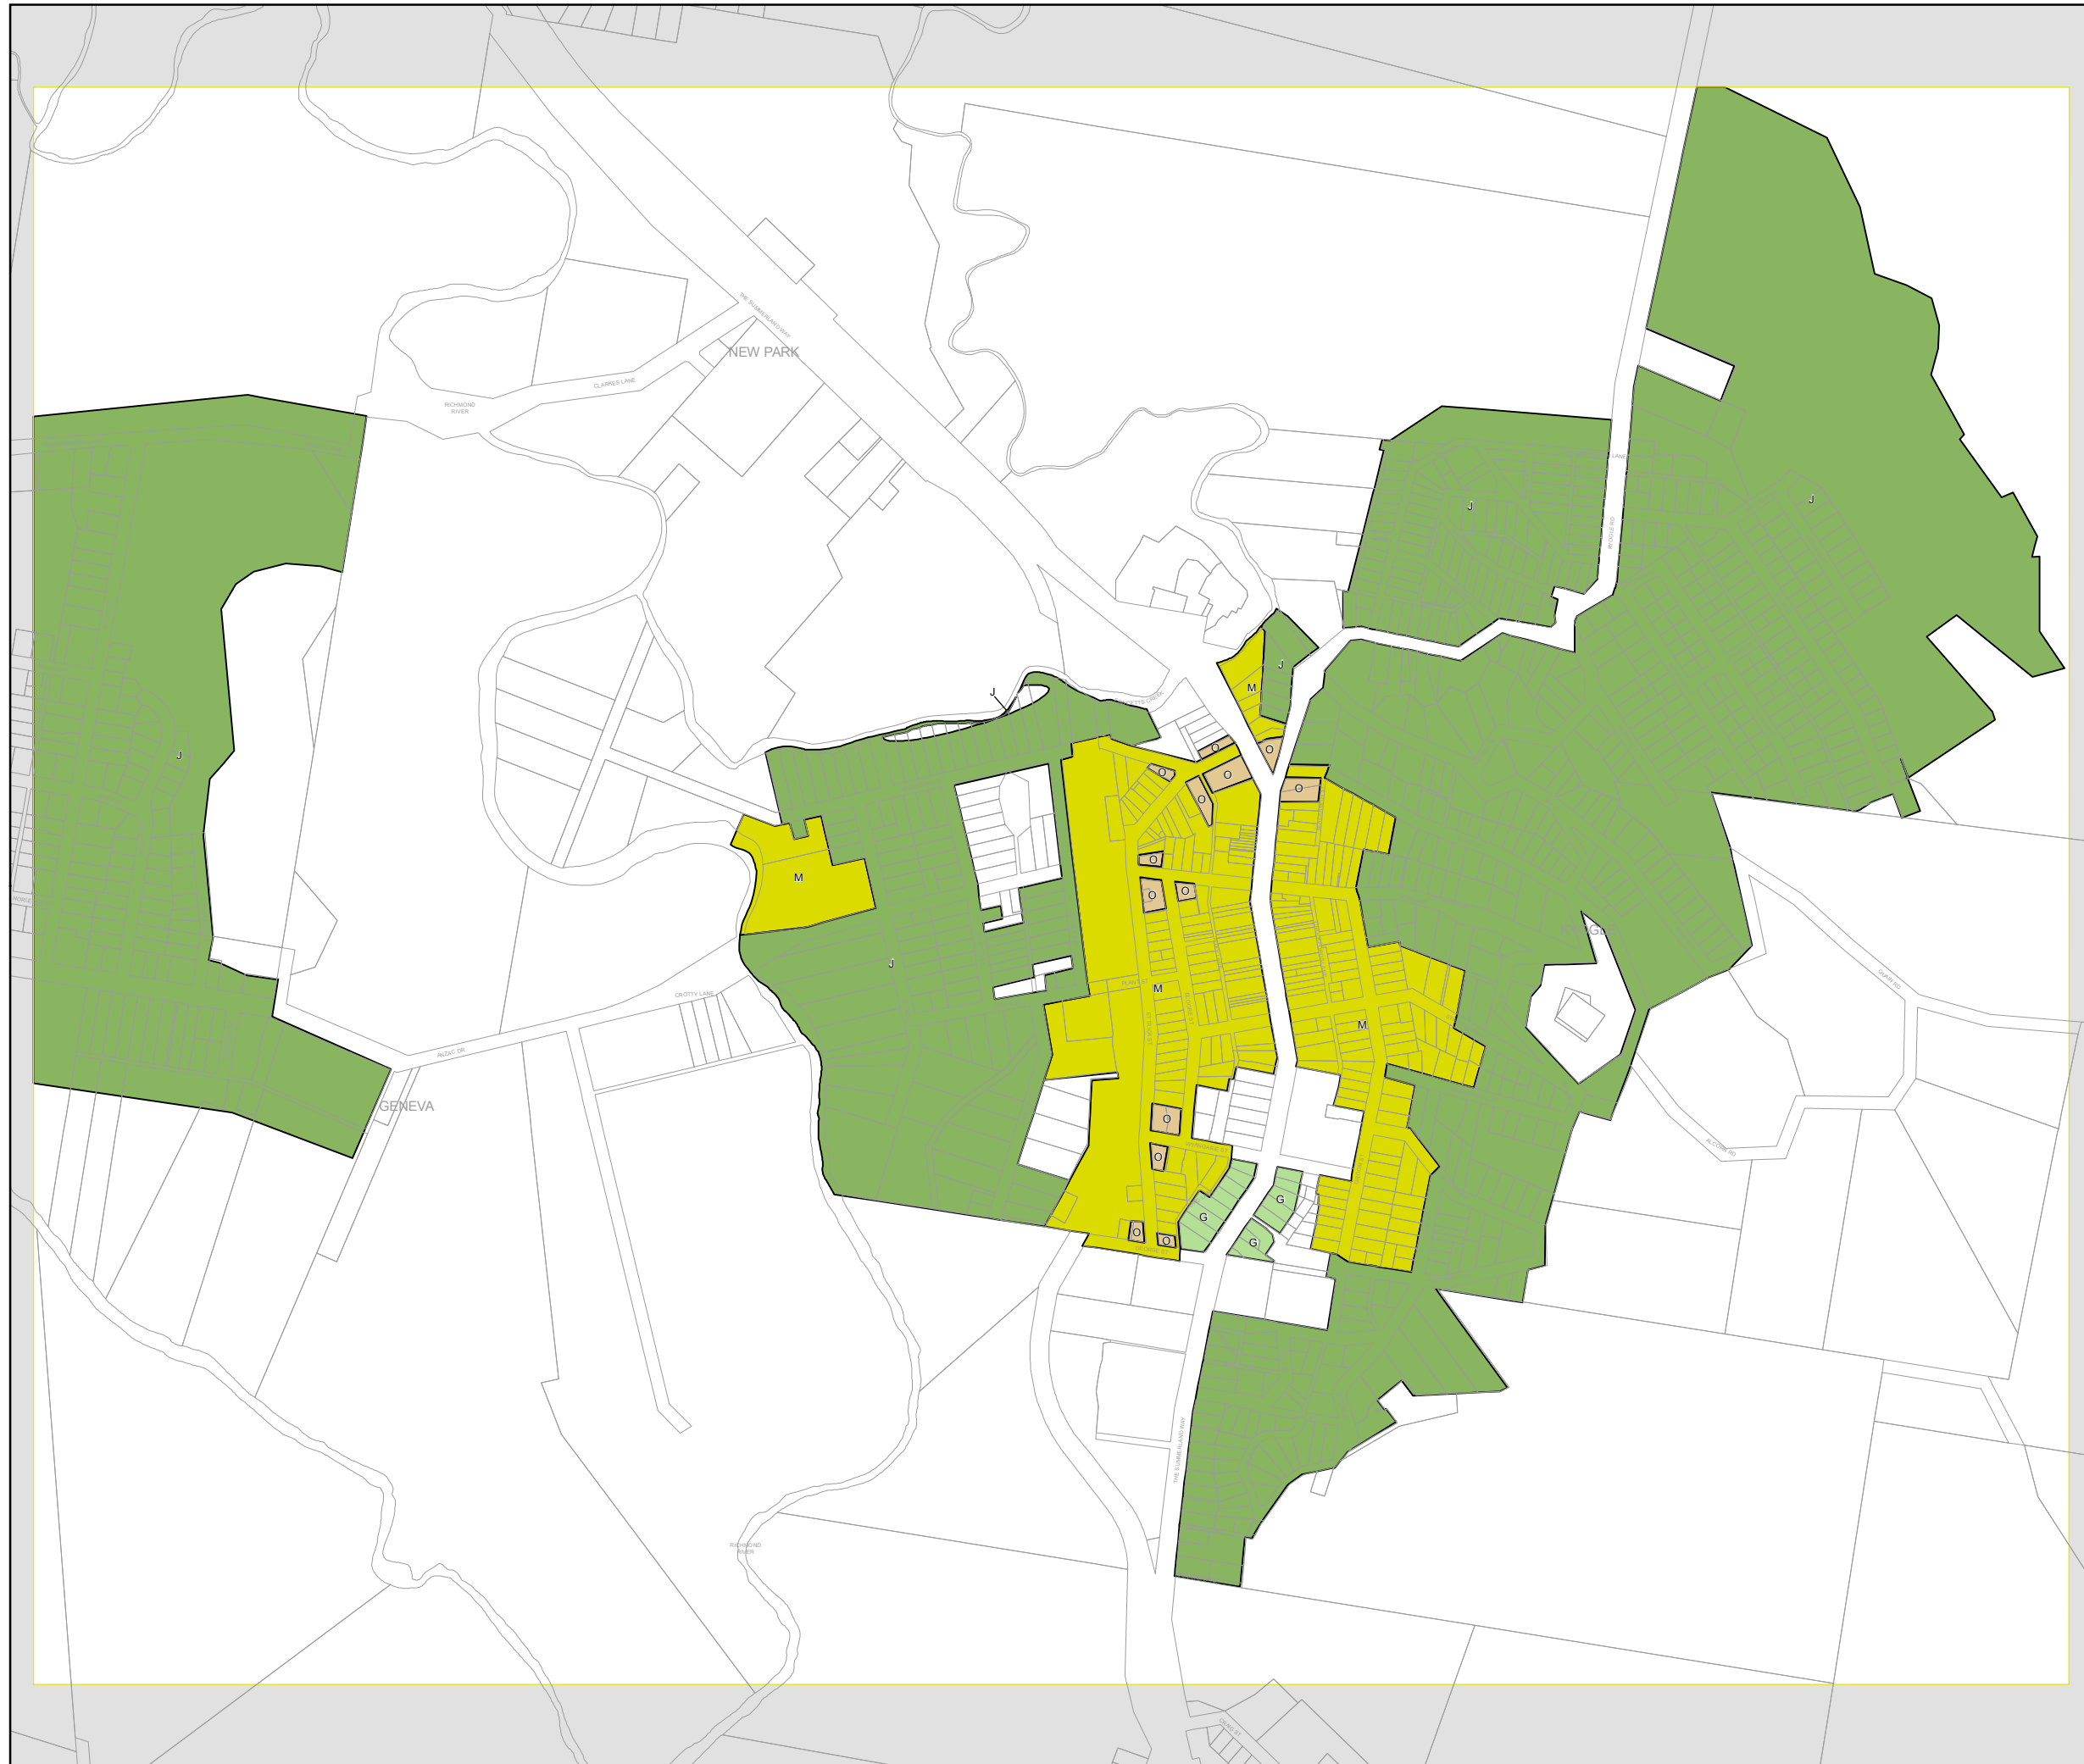

# Kyogle Local Environmental Plan 2012

## Height of Buildings Map - Sheet HOB\_004CA

### Maximum Building Height (m)

- G 7
- J 9
- M 12
- O 15

### Cadastre

Cadastre 13/02/2012 © Land and Property Information (LPI)

Projection: GDA 1994  
MGA Zone 56