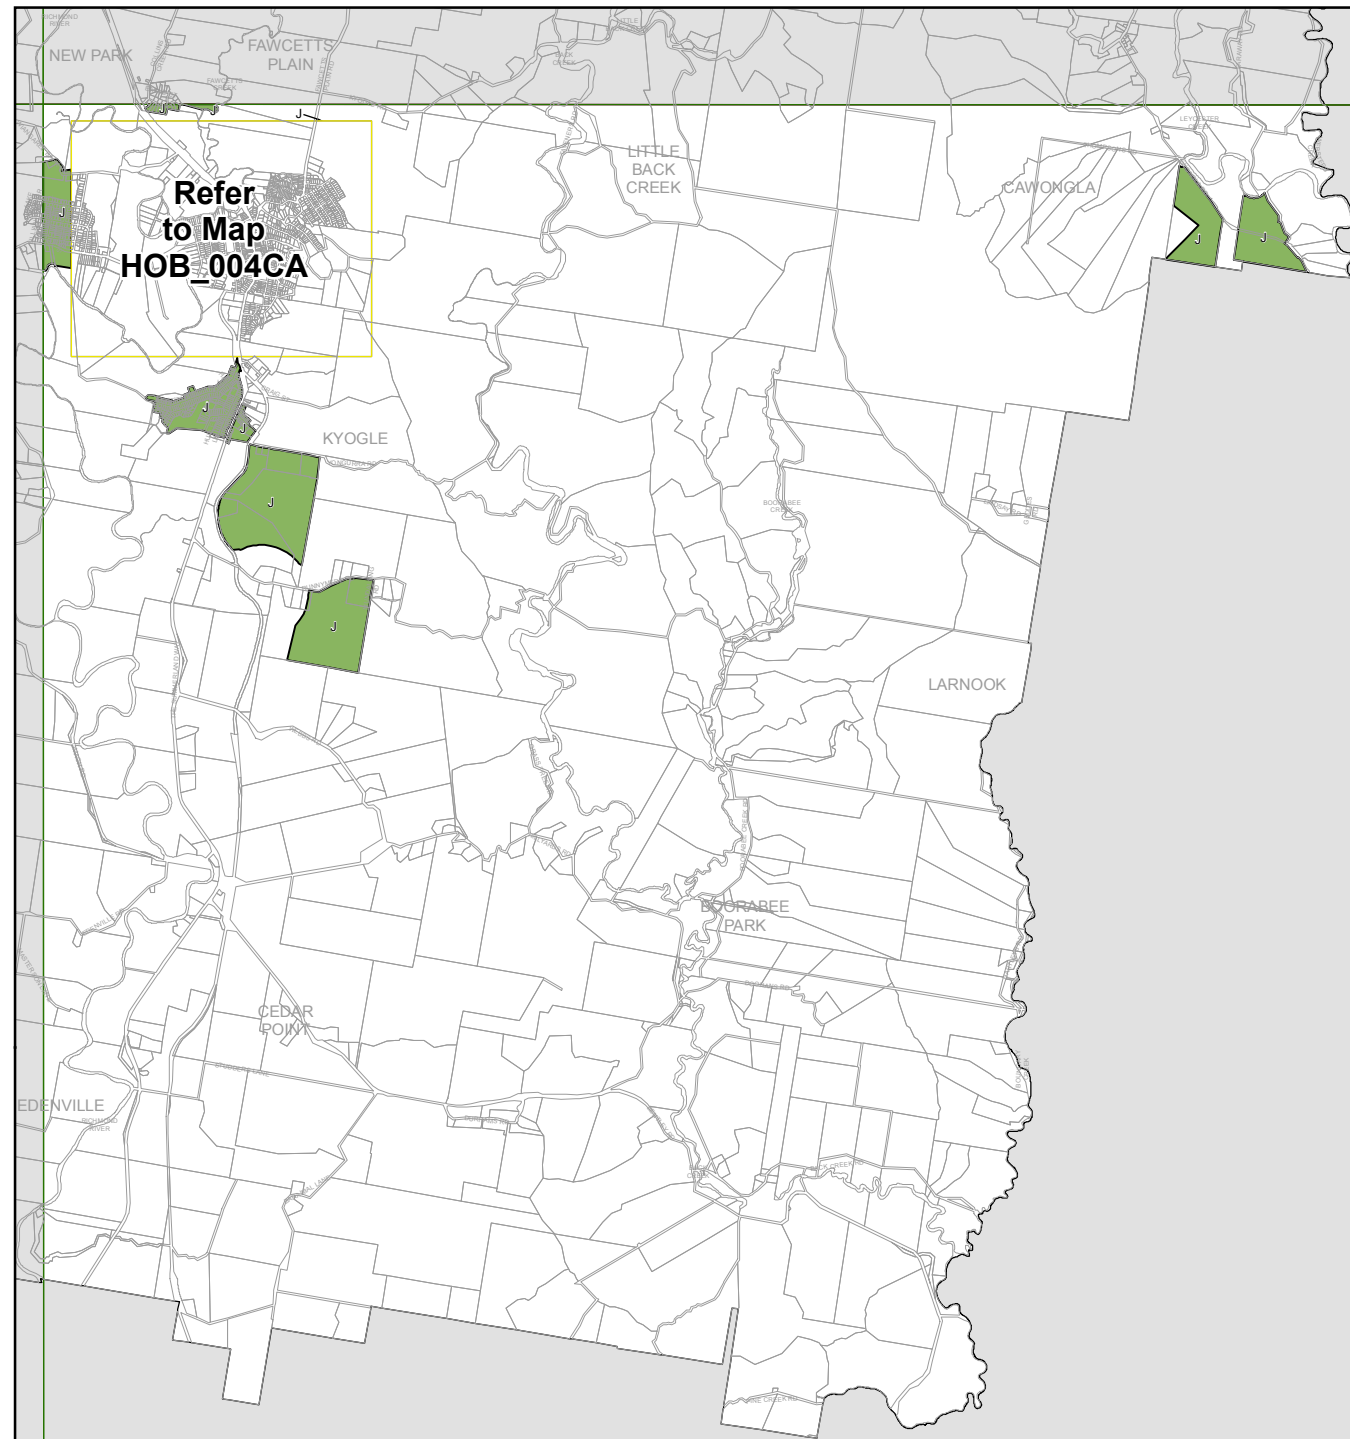

Kyogle Local Environmental Plan 2012

Height of Buildings Map - Sheet HOB_004C

Maximum Building Height (m)

- G 7
- J 9
- M 12
- O 15

Cadastral

Cadastral 13/02/2012 © Land and Property Information (LPI)

LISMORE LGA

Scale: 1:80,000 @ A3

Projection: GDA 1994
MGA Zone 56