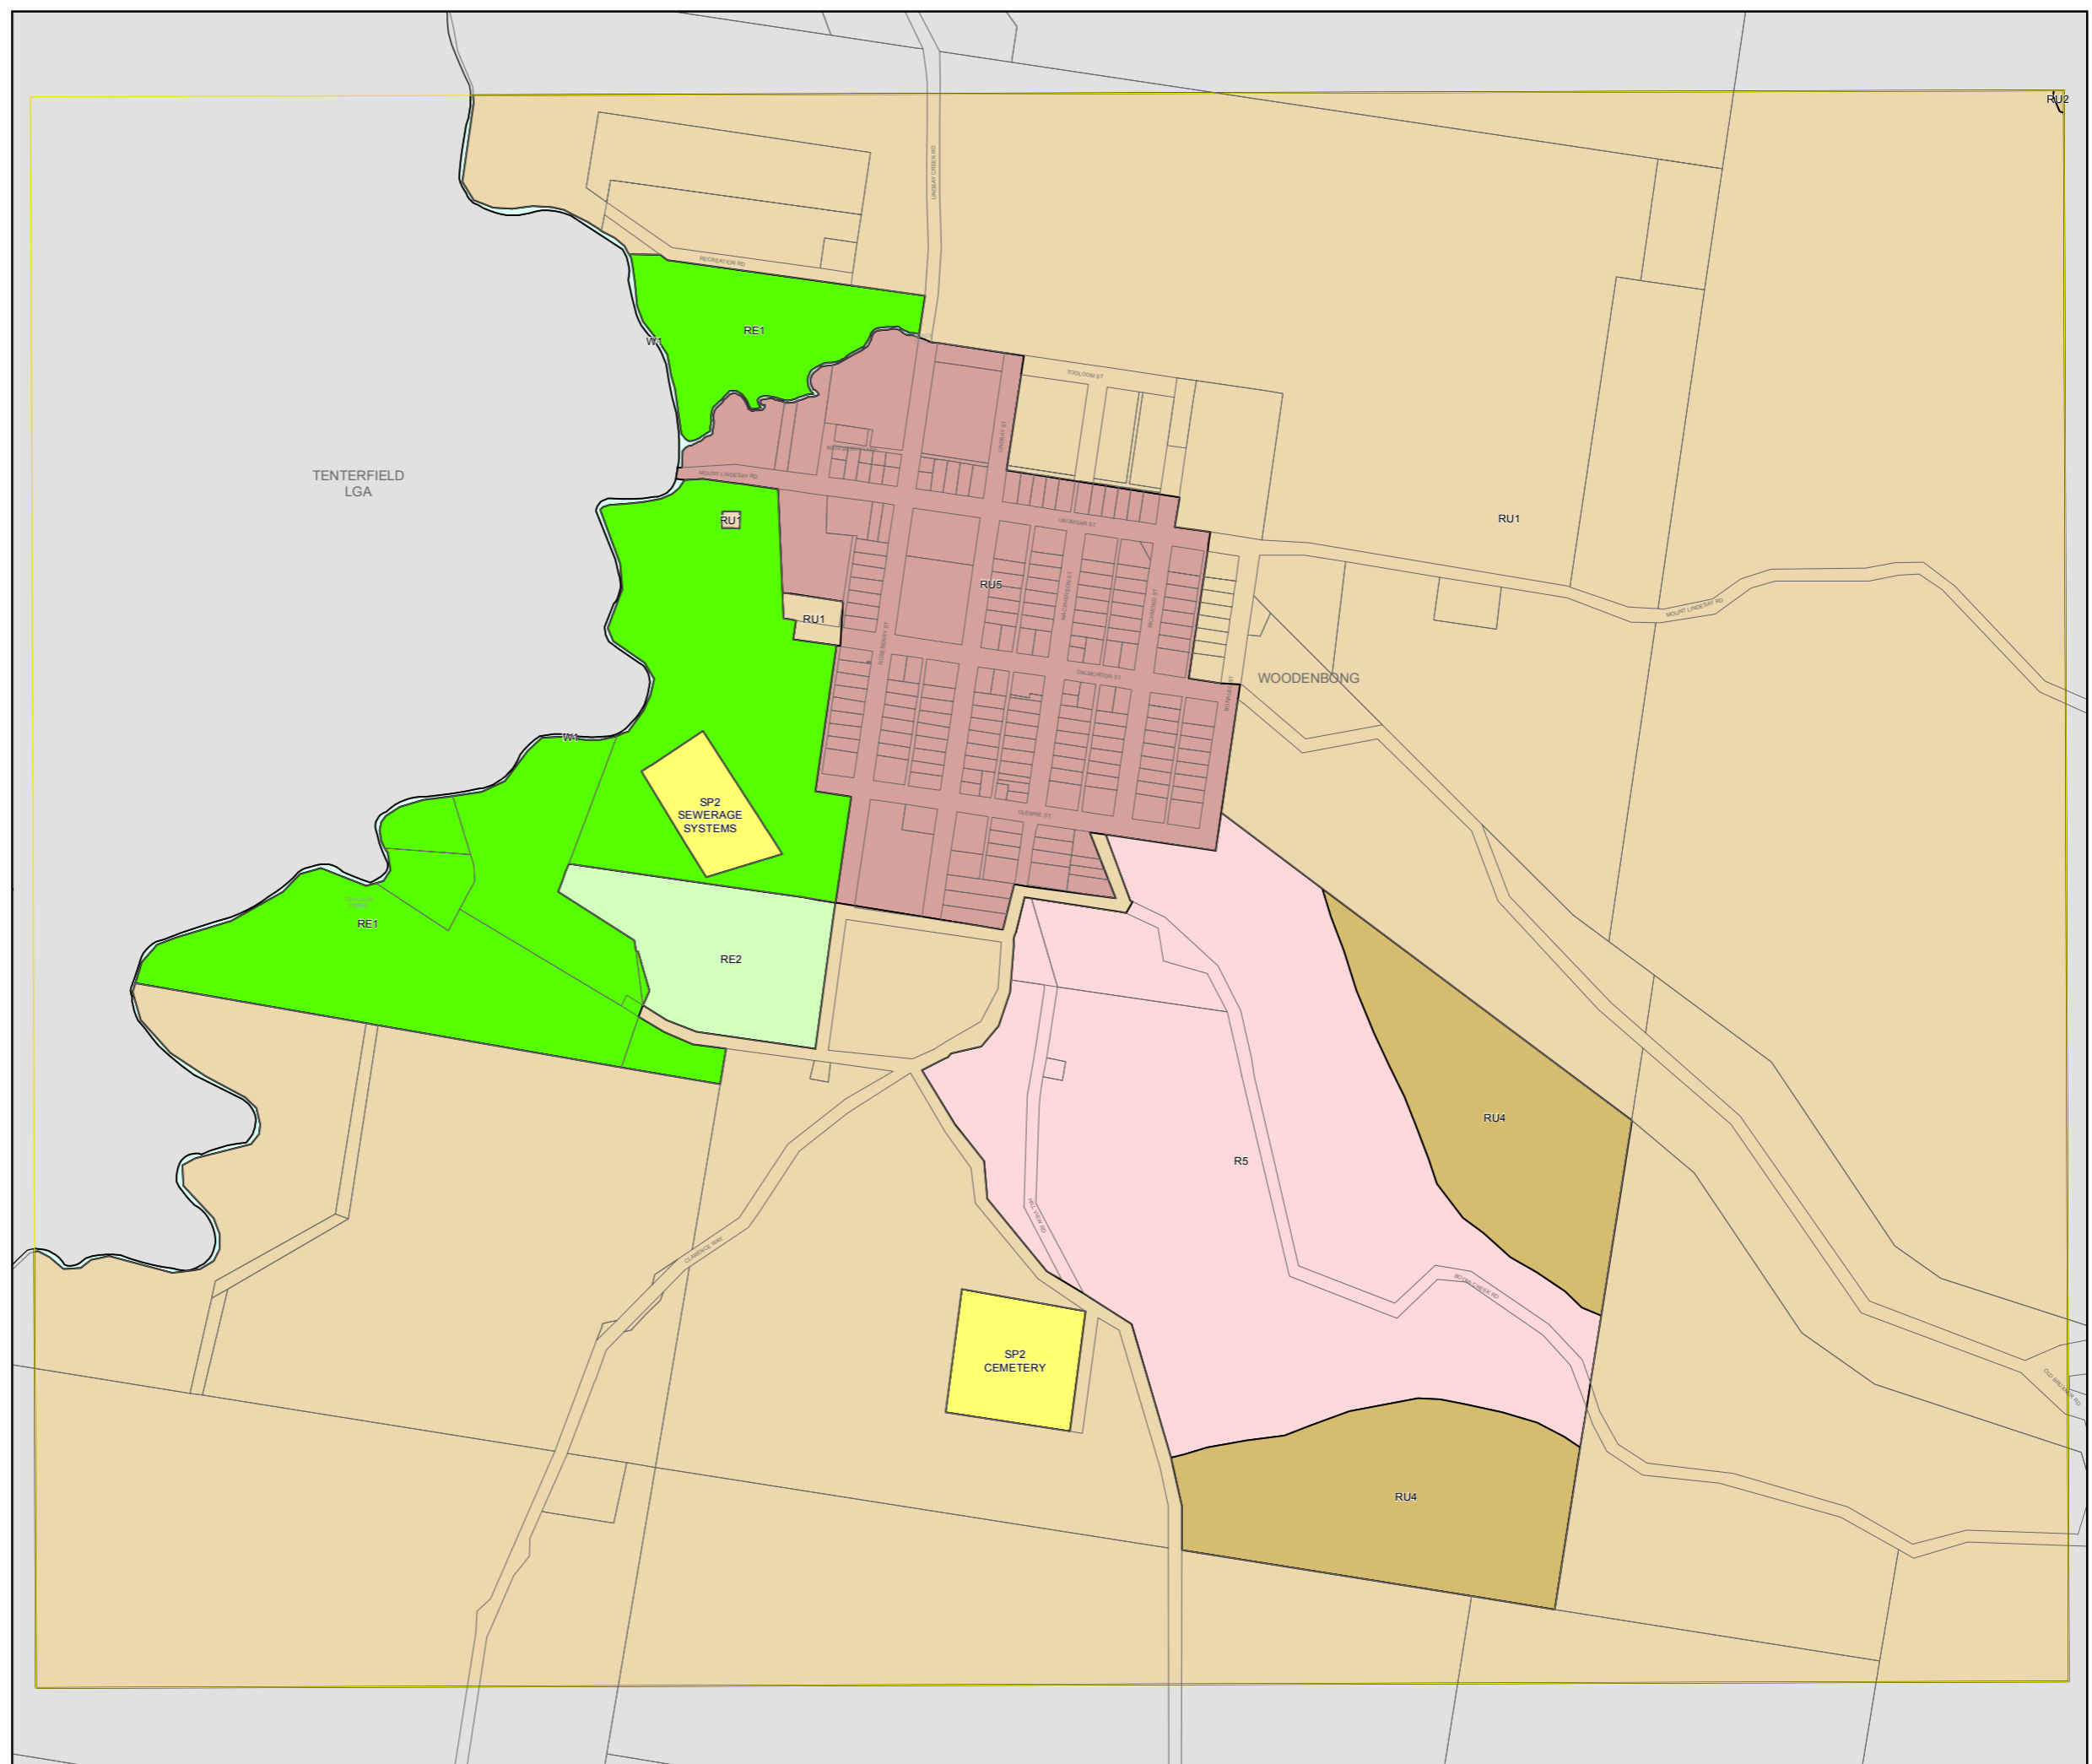

Kyogle Local Environmental Plan 2012

Land Zoning Map - Sheet LZN_001BA

- Zone**
- B2 Local Centre
 - B4 Mixed Use
 - E1 National Parks and Nature Reserves
 - IN1 General Industrial
 - IN2 Light Industrial
 - R1 General Residential
 - R3 Medium Density Residential
 - R5 Large Lot Residential
 - RE1 Public Recreation
 - RE2 Private Recreation
 - RU1 Primary Production
 - RU2 Rural Landscape
 - RU3 Forestry
 - RU4 Primary Production Small Lots
 - RU5 Village
 - SP2 Infrastructure
 - W1 Natural Waterways
 - W2 Recreational Waterways
 - DM Deferred Matter

Cadastre
 Cadastre 13/02/2012 © Land and Property Information (LPI)

Scale: 1:10,000 @ A3

Projection: GDA 1994
MGA Zone 56