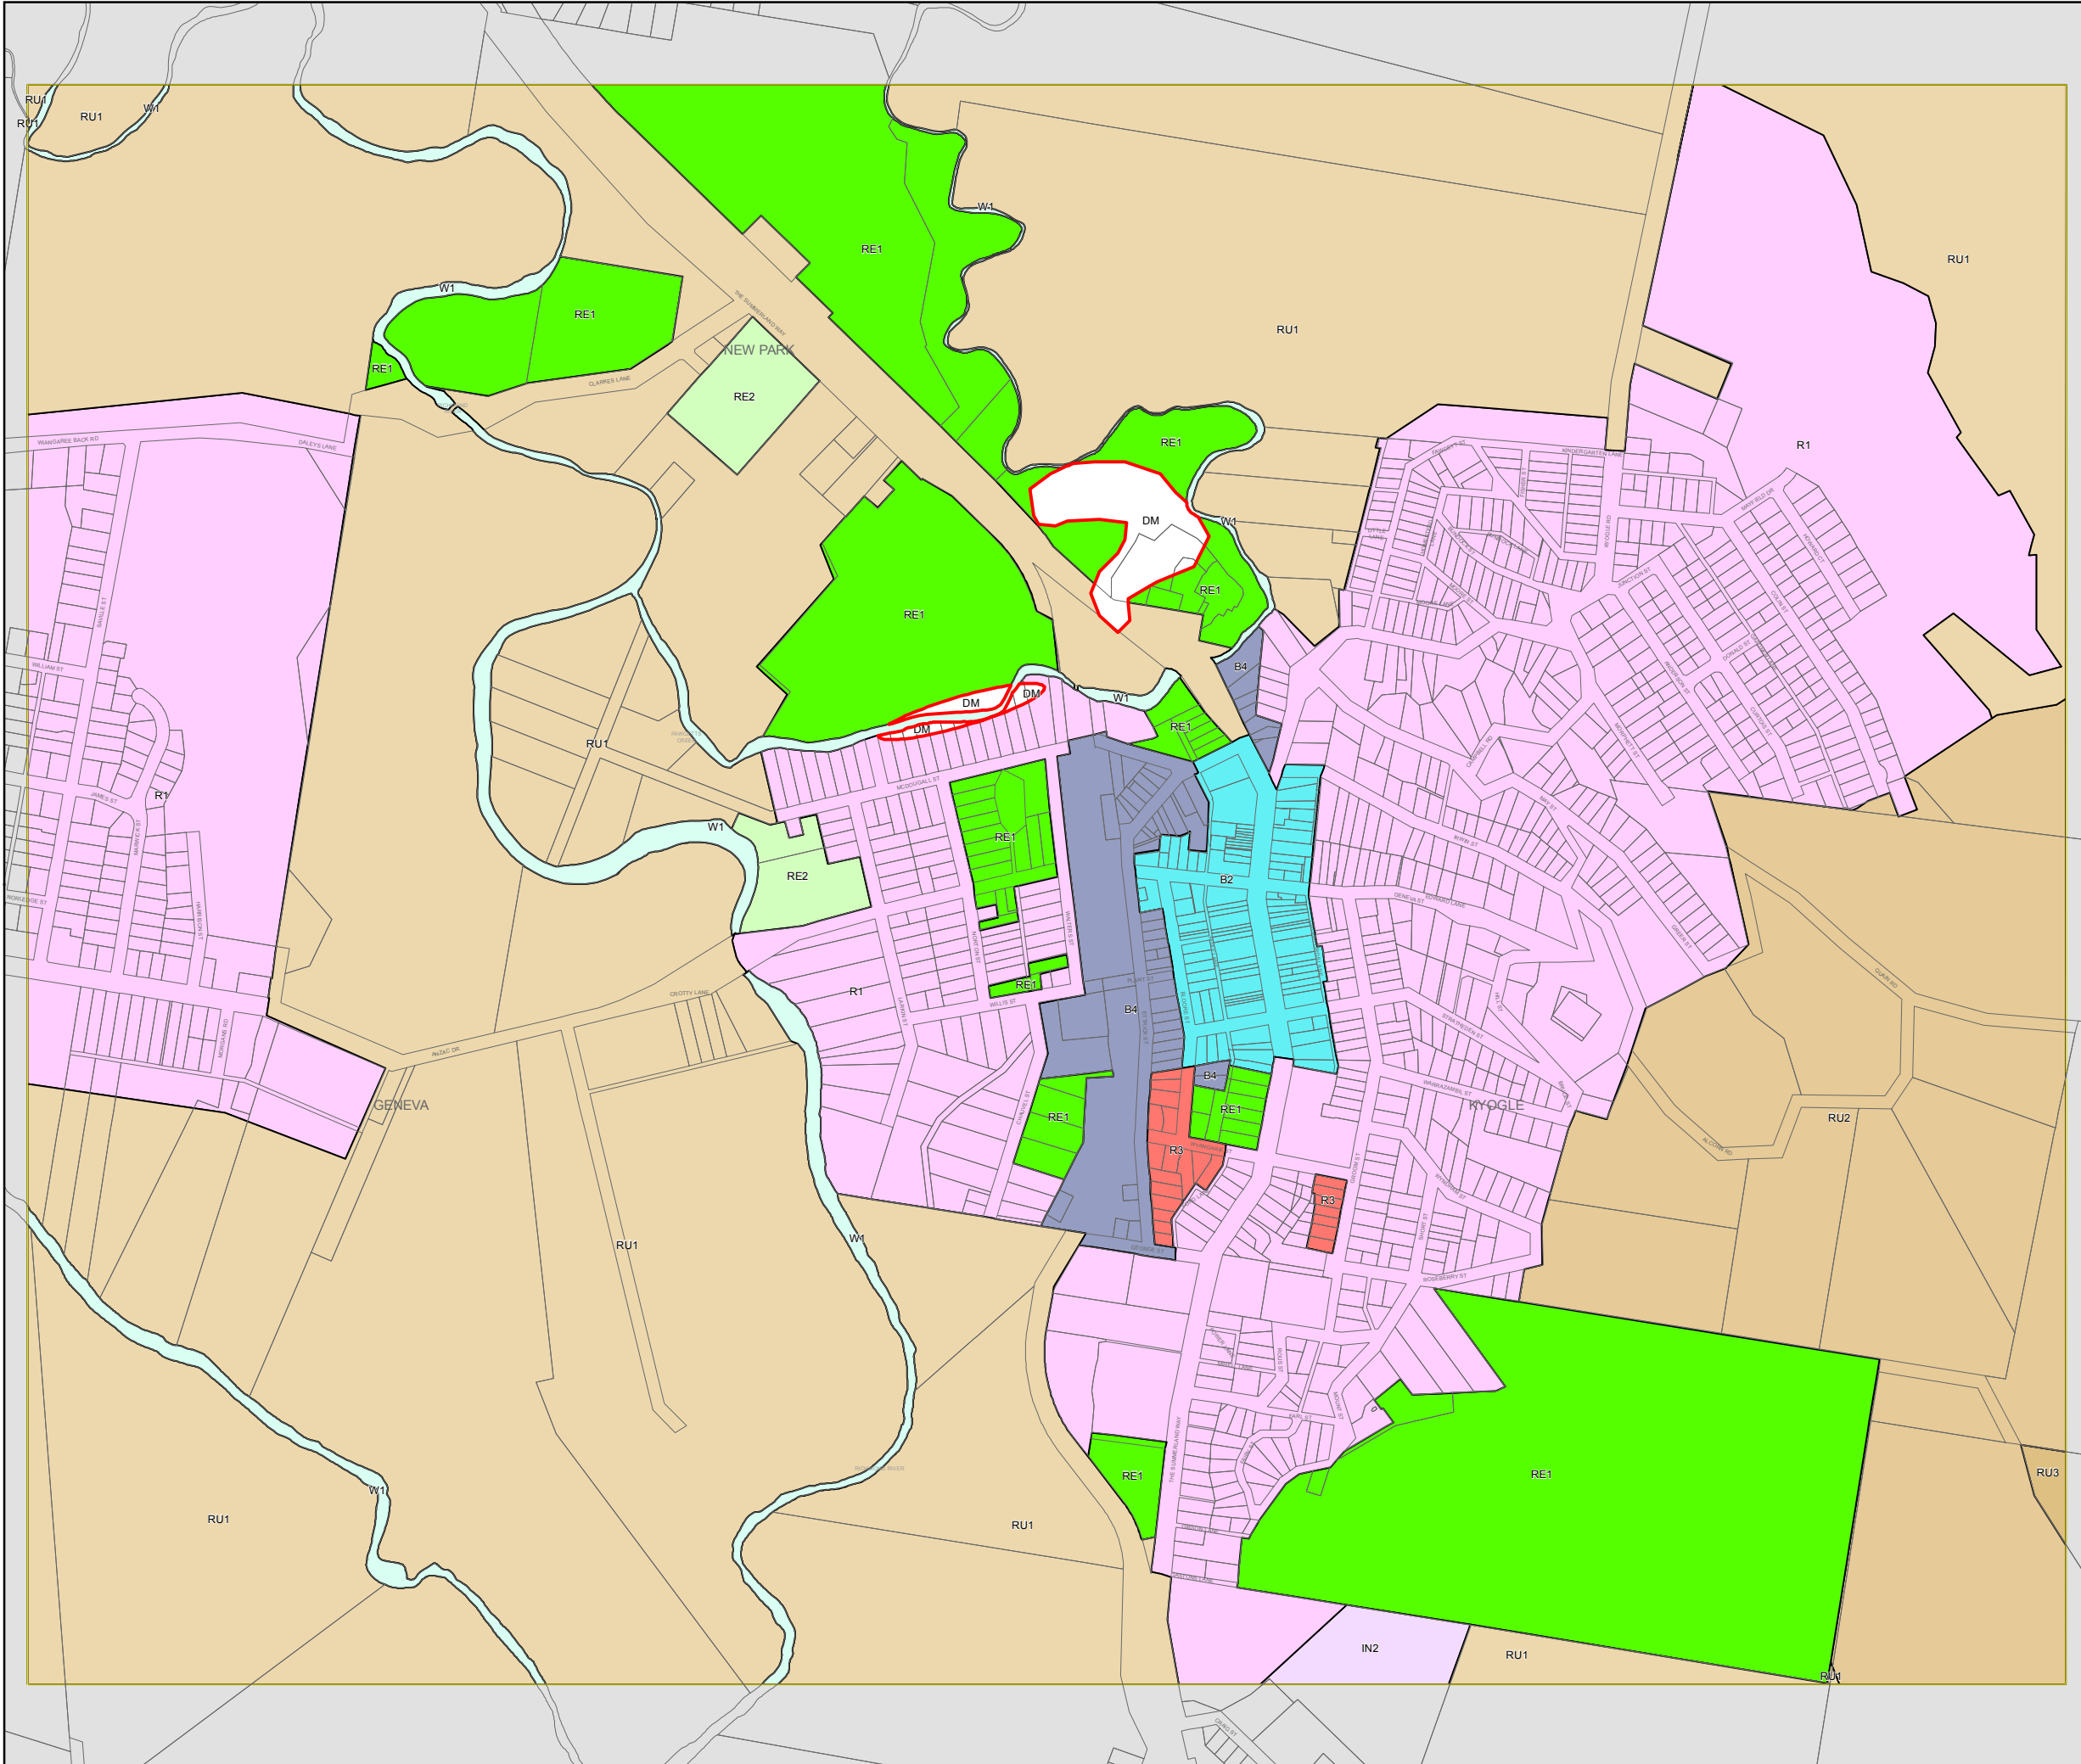

# Kyogle Local Environmental Plan 2012

## Land Zoning Map - Sheet LZN\_004CA

- Zone**
- B2 Local Centre
  - B4 Mixed Use
  - E1 National Parks and Nature Reserves
  - IN1 General Industrial
  - IN2 Light Industrial
  - R1 General Residential
  - R3 Medium Density Residential
  - R5 Large Lot Residential
  - RE1 Public Recreation
  - RE2 Private Recreation
  - RU1 Primary Production
  - RU2 Rural Landscape
  - RU3 Forestry
  - RU4 Primary Production Small Lots
  - RU5 Village
  - SP2 Infrastructure
  - W1 Natural Waterways
  - W2 Recreational Waterways
  - DM Deferred Matter

**Cadastre**  
 Cadastre 13/02/2012 © Land and Property Information (LPI)

Projection: GDA 1994  
 MGA Zone 56  
 Scale: 1:10,000 @ A3