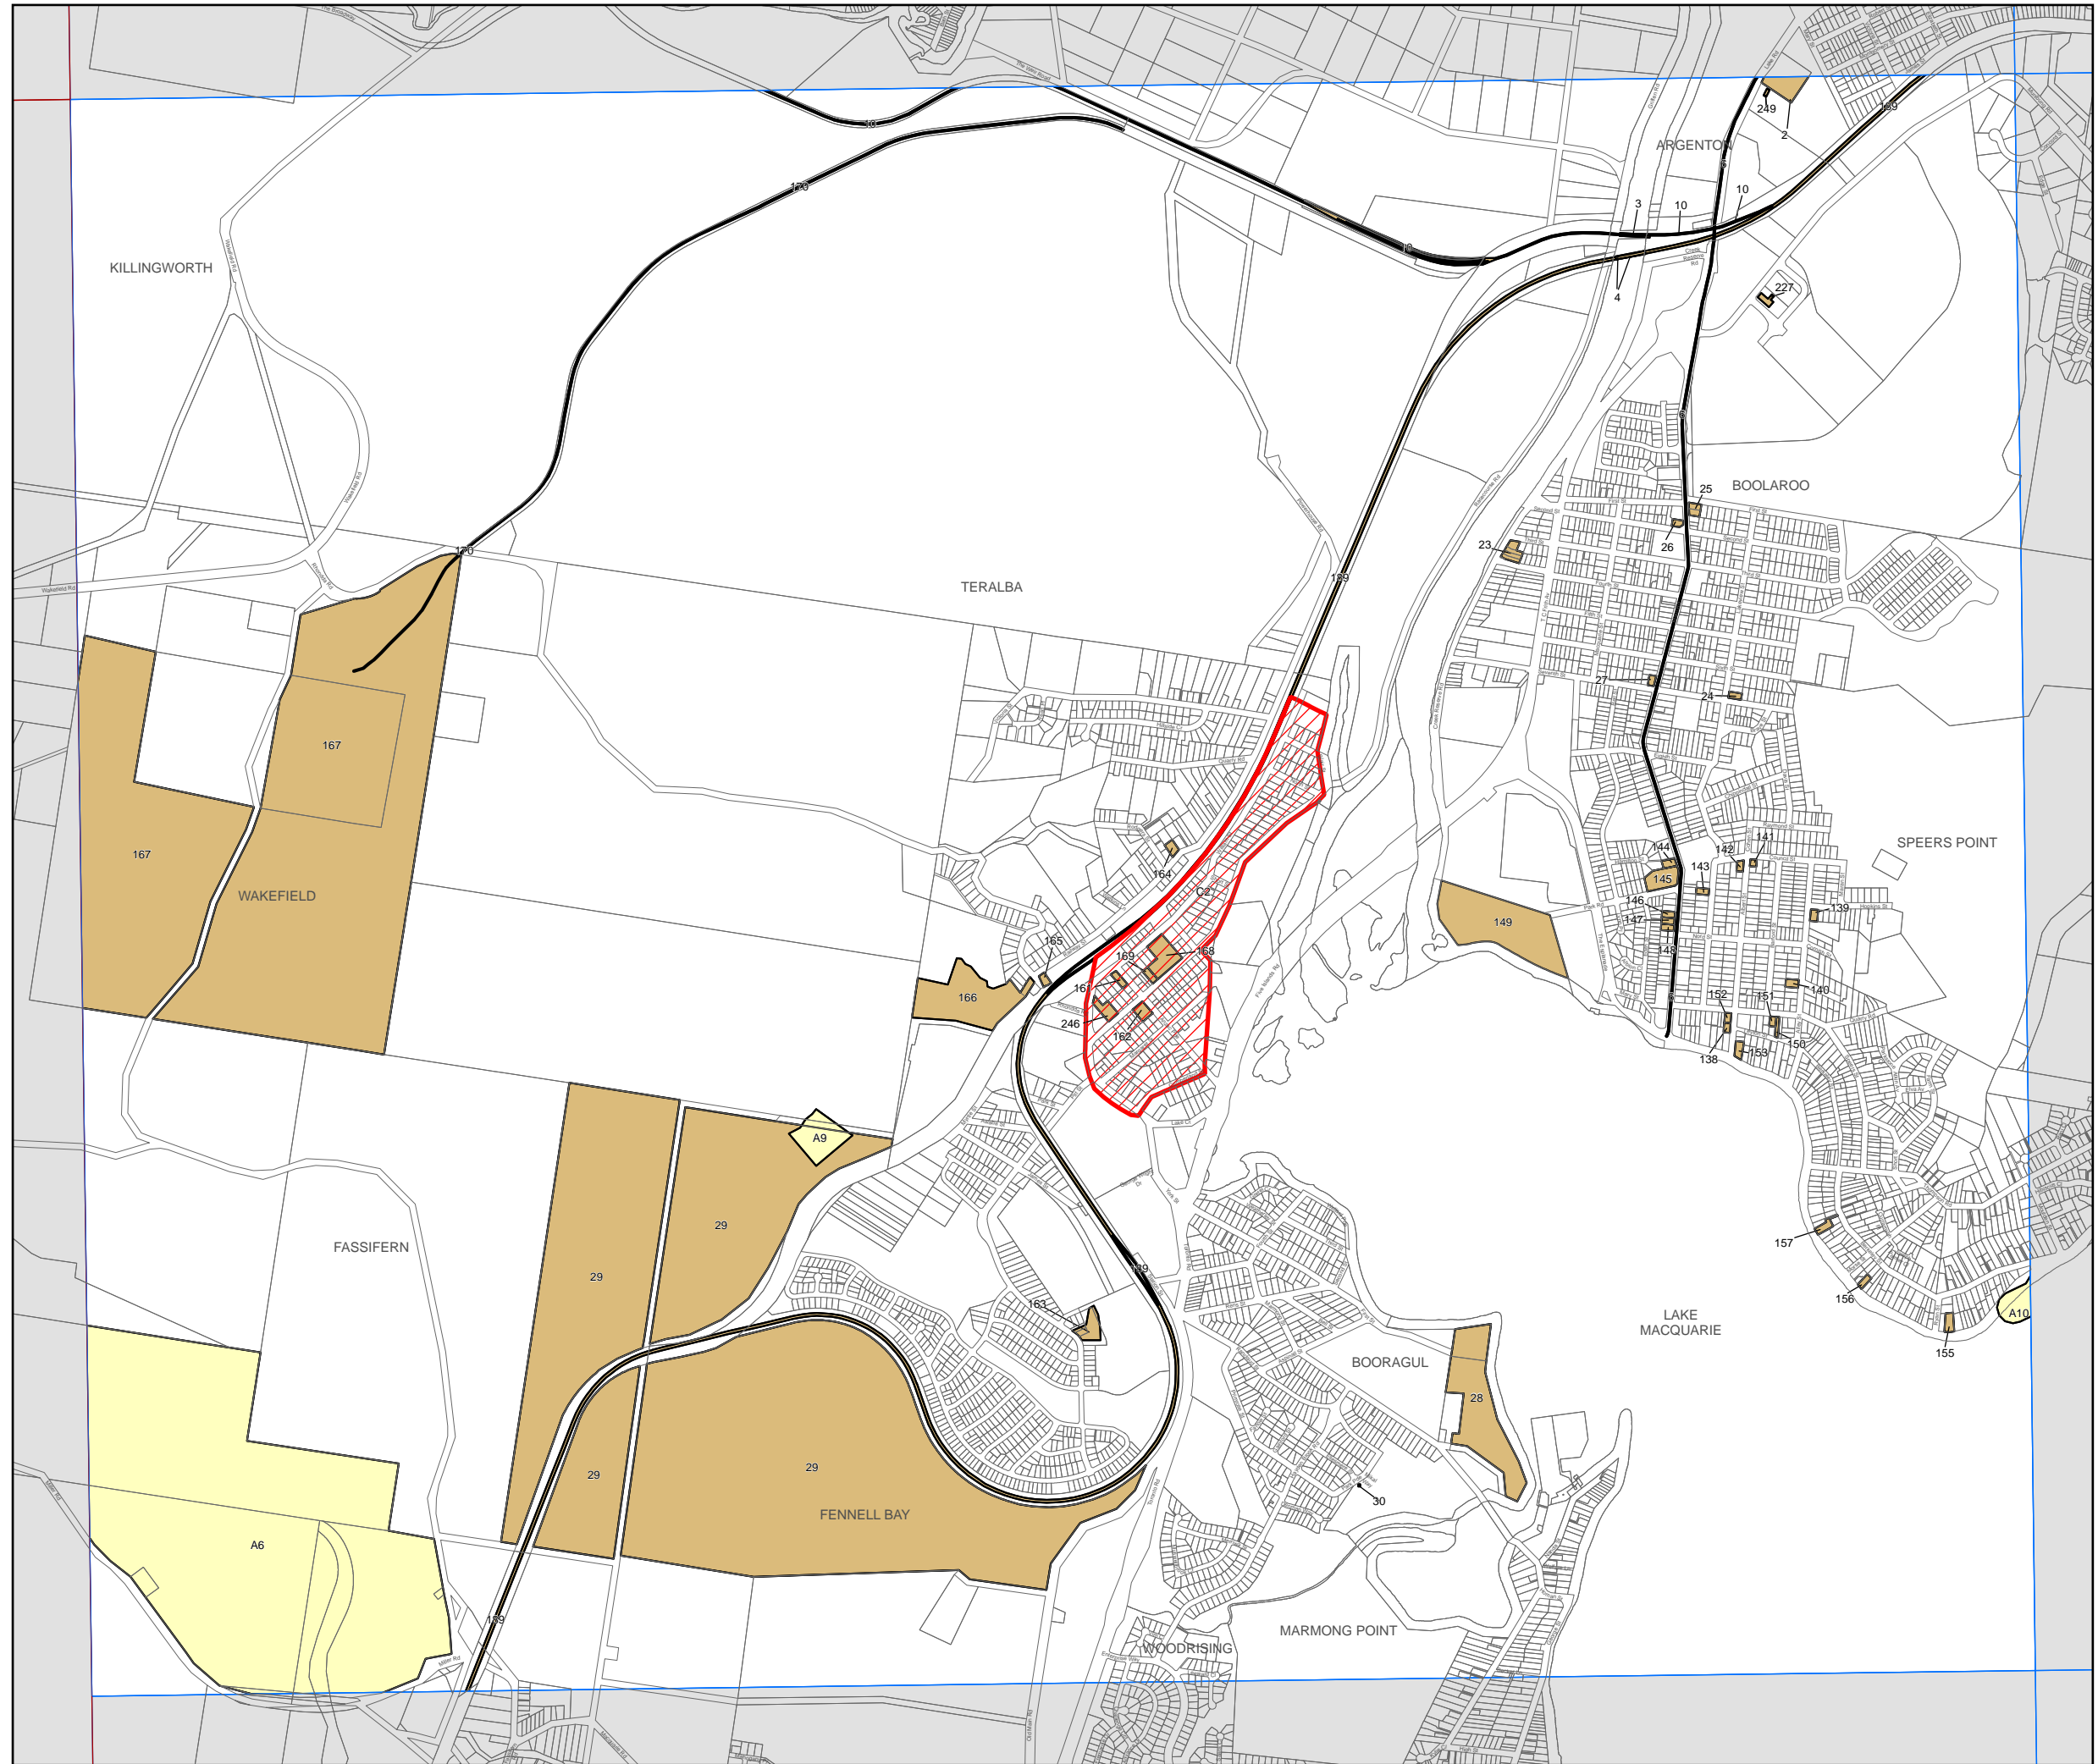

Heritage Map - Sheet HER_009A

Heritage

-  Conservation Area - General
-  Item - General
-  Item - Archaeological
-  Item - Landscape

Cadastr

-  Cadastre 10/5/2021 © Spatial Services

Scale: 1:20,000 @ A3

Projection: GDA 1994
MGA Zone 56

Map Identification Number: 4650_COM_HER_009A_020_20210510