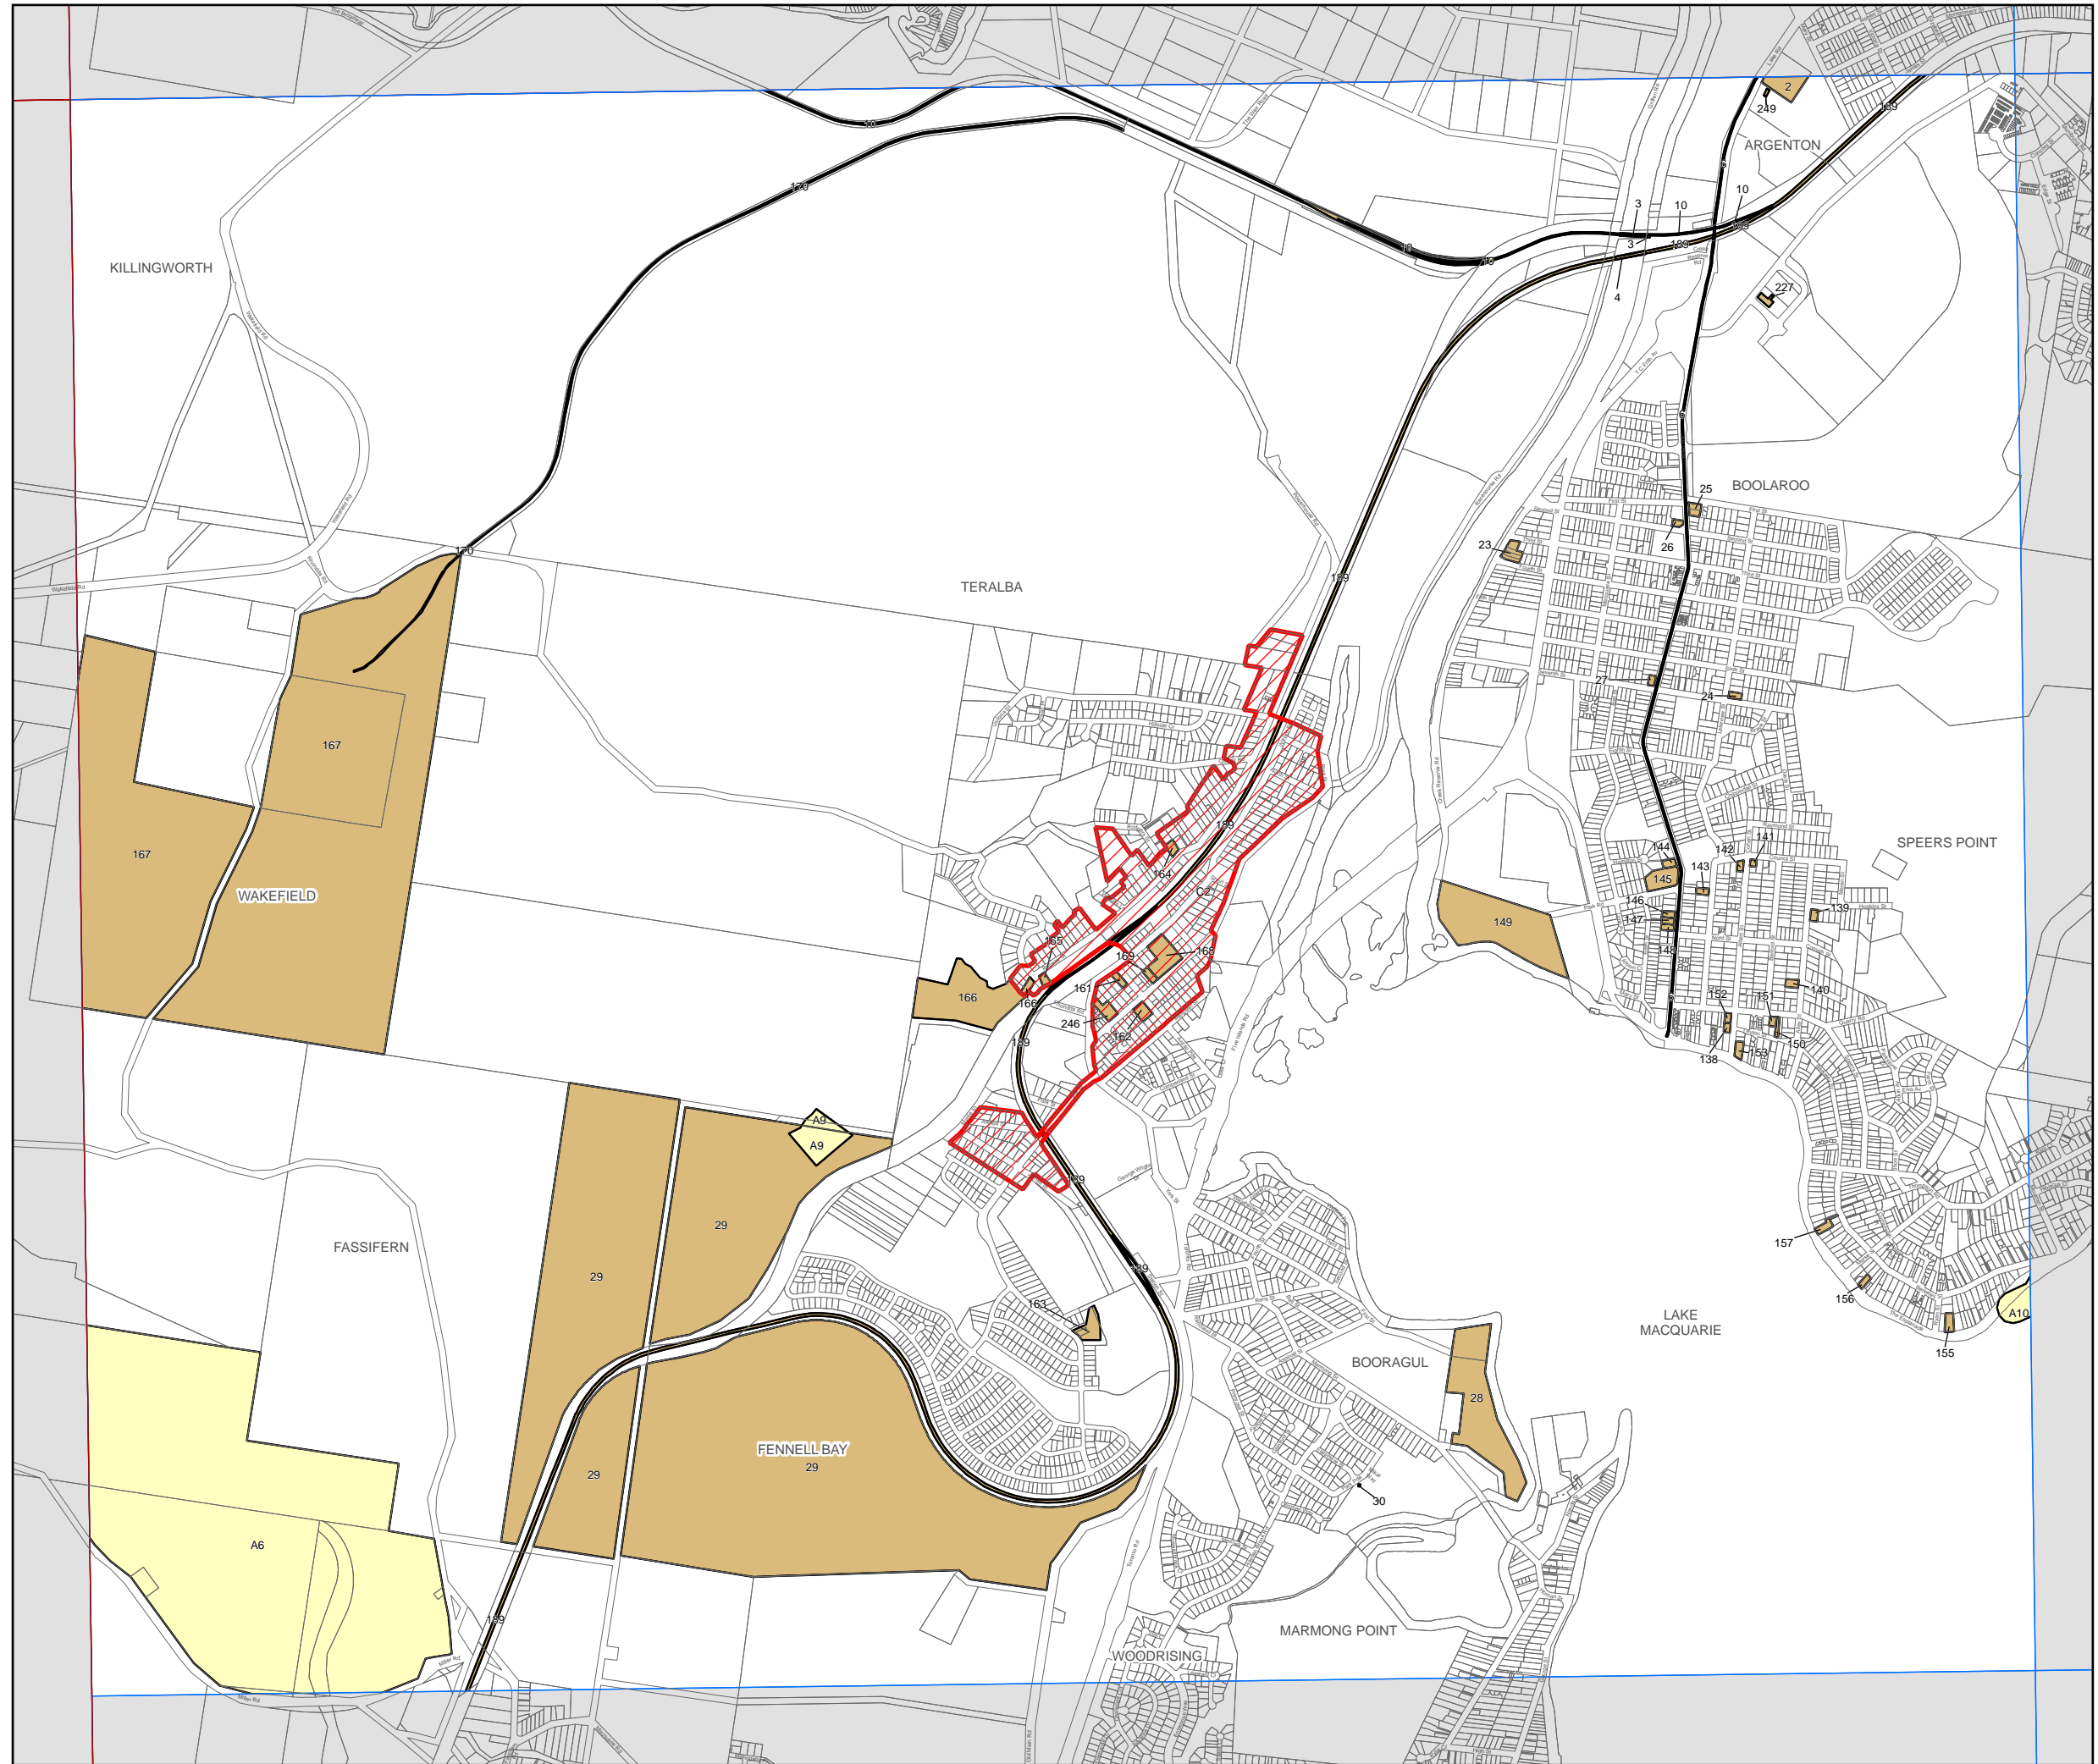

Heritage Map - Sheet HER_009A

Heritage

-  Conservation Area - General
-  Item - General
-  Item - Archaeological
-  Item - Landscape

Cadastre

-  Cadastre 9/8/2022 © Spatial Services

Scale: 1:20,000 @ A3

Projection: GDA 1994
MGA Zone 56

Map Identification Number: 4650_COM_HER_009A_020_20220809