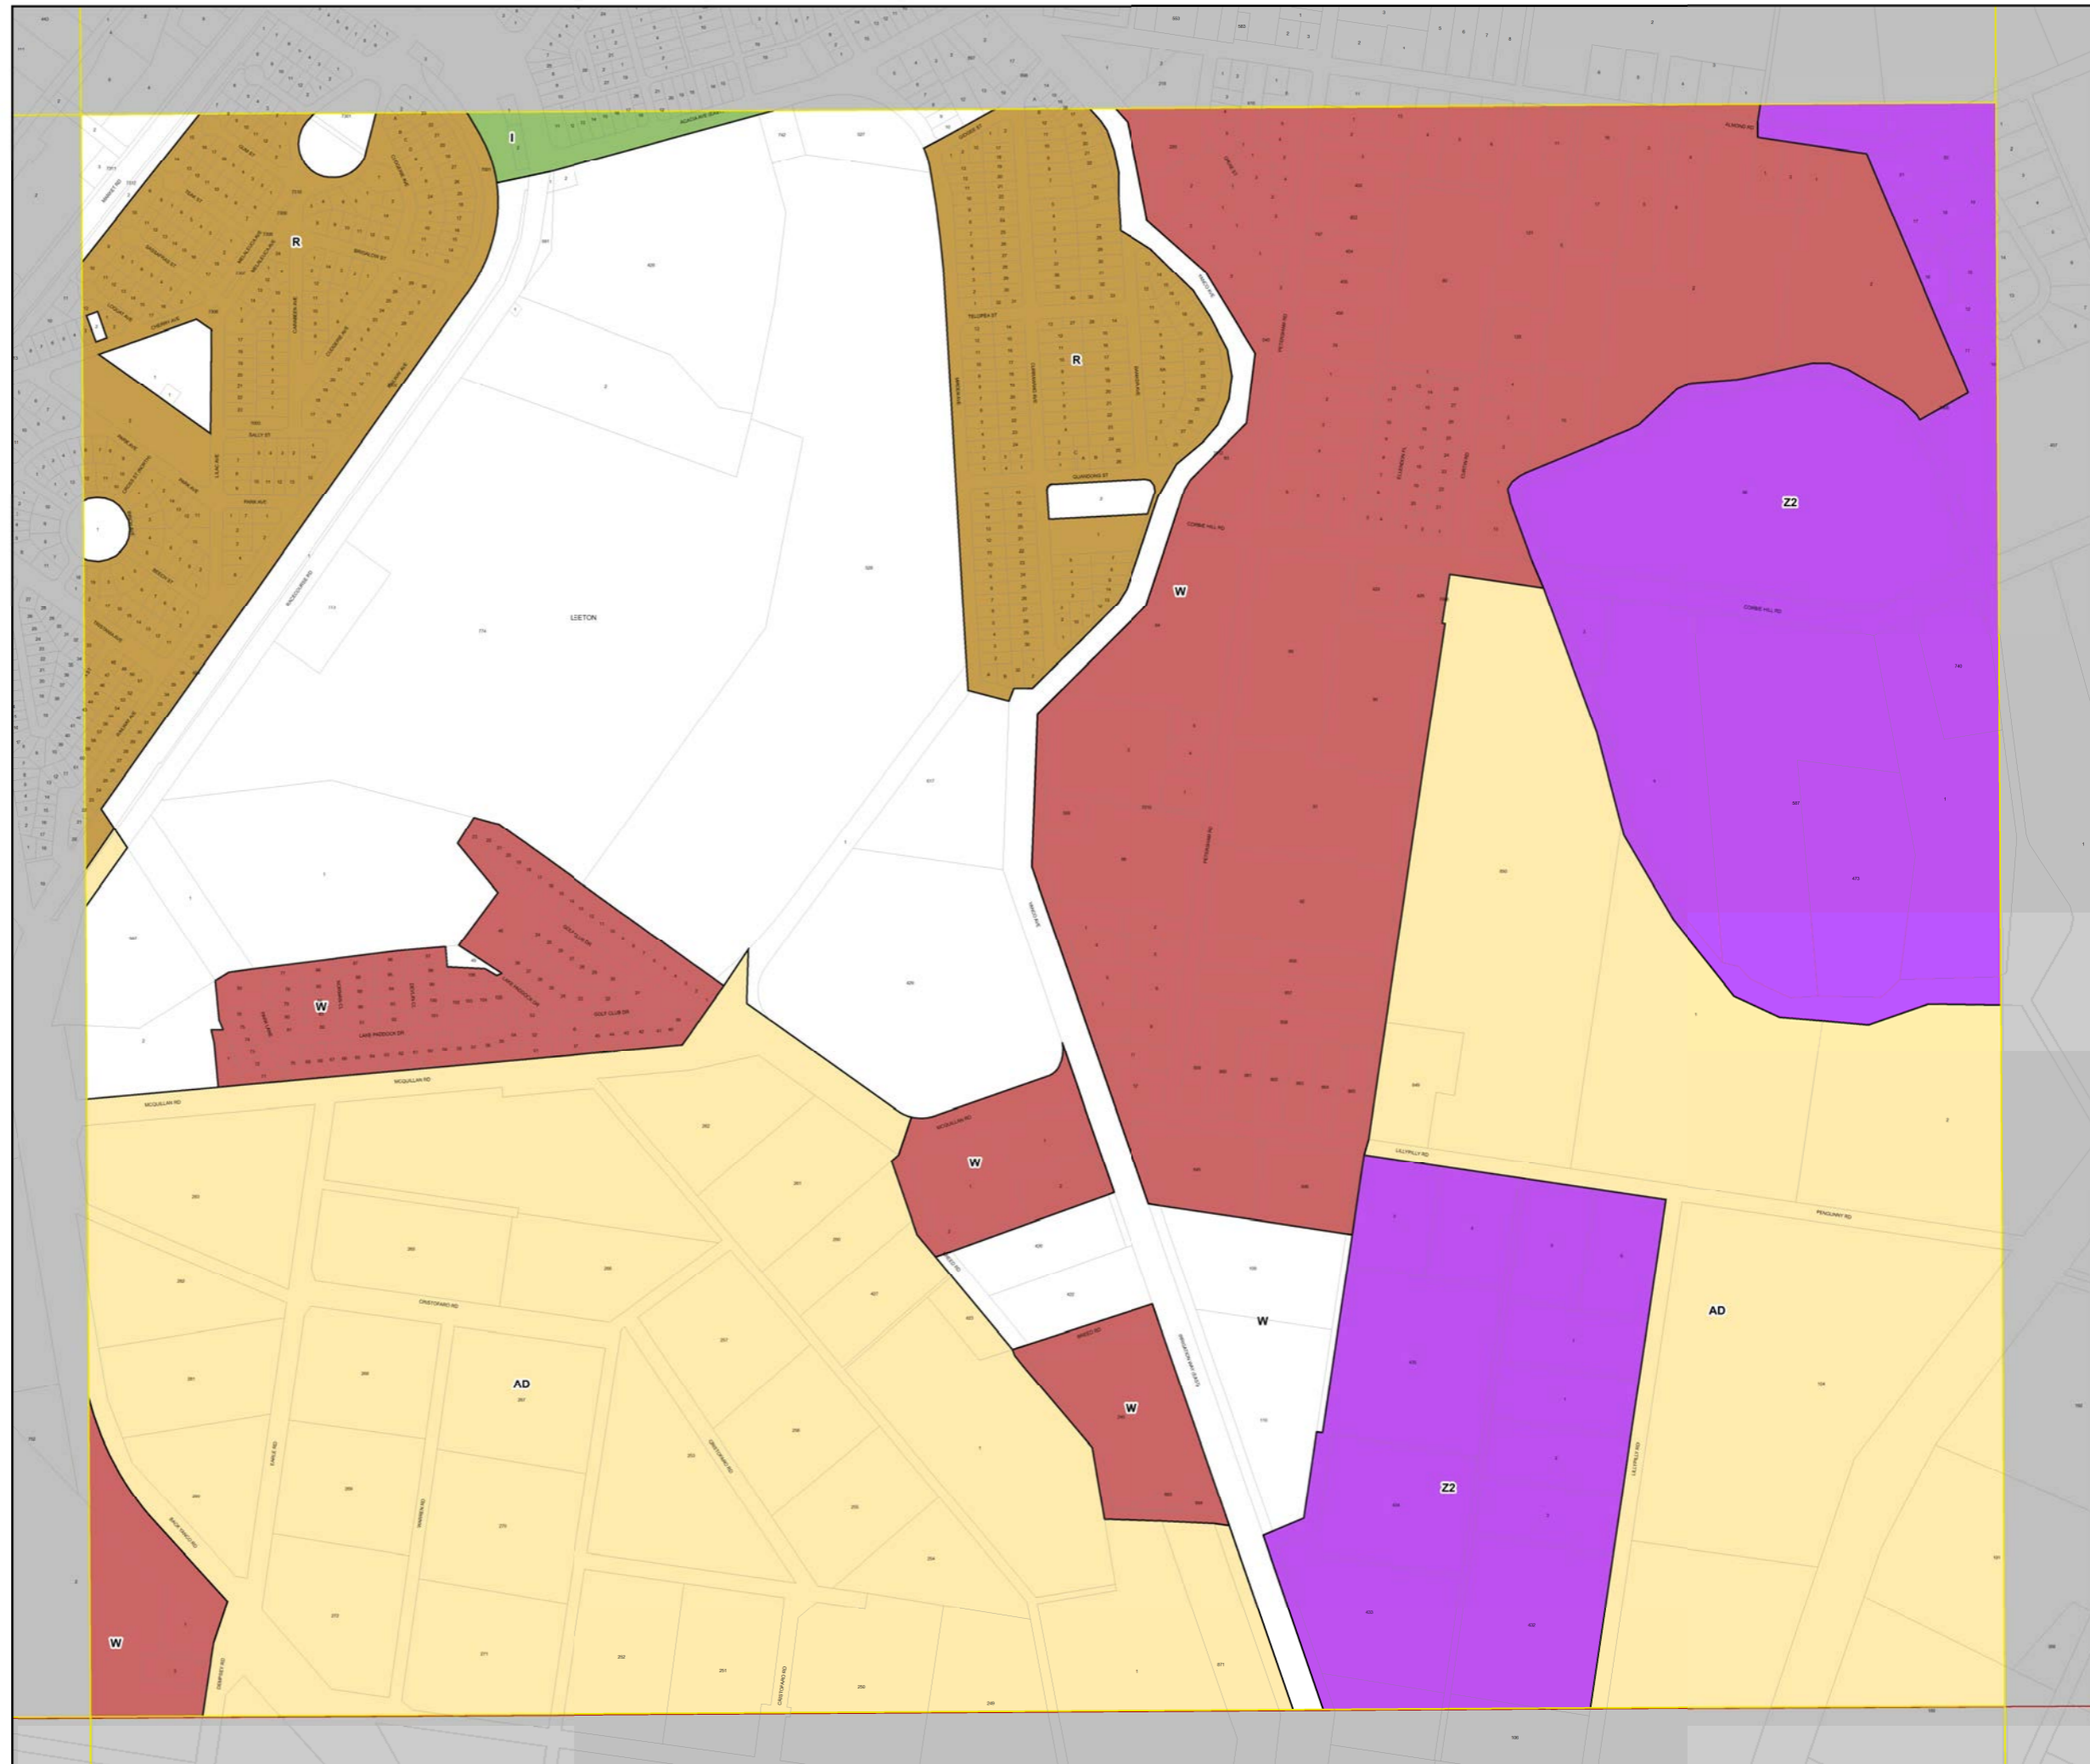

Leeton Local Environmental Plan 2014

Lot Size Map - Sheet LSZ_014F

Minimum Lot Size (sq m)

I	500
R	750
W	4000
Z1	2 Ha
Z2	4 Ha
AA	8 Ha
AB	40 Ha
AD	150 Ha

Cadastre

Base data 01/08/12 © Land and Property Information (LPI)

PROJECTION: GDA 1994
ZONE 55

Scale 1:10,000 @ A3

Map Identification Number:
4750_COM_LSZ_014F_010_20140131