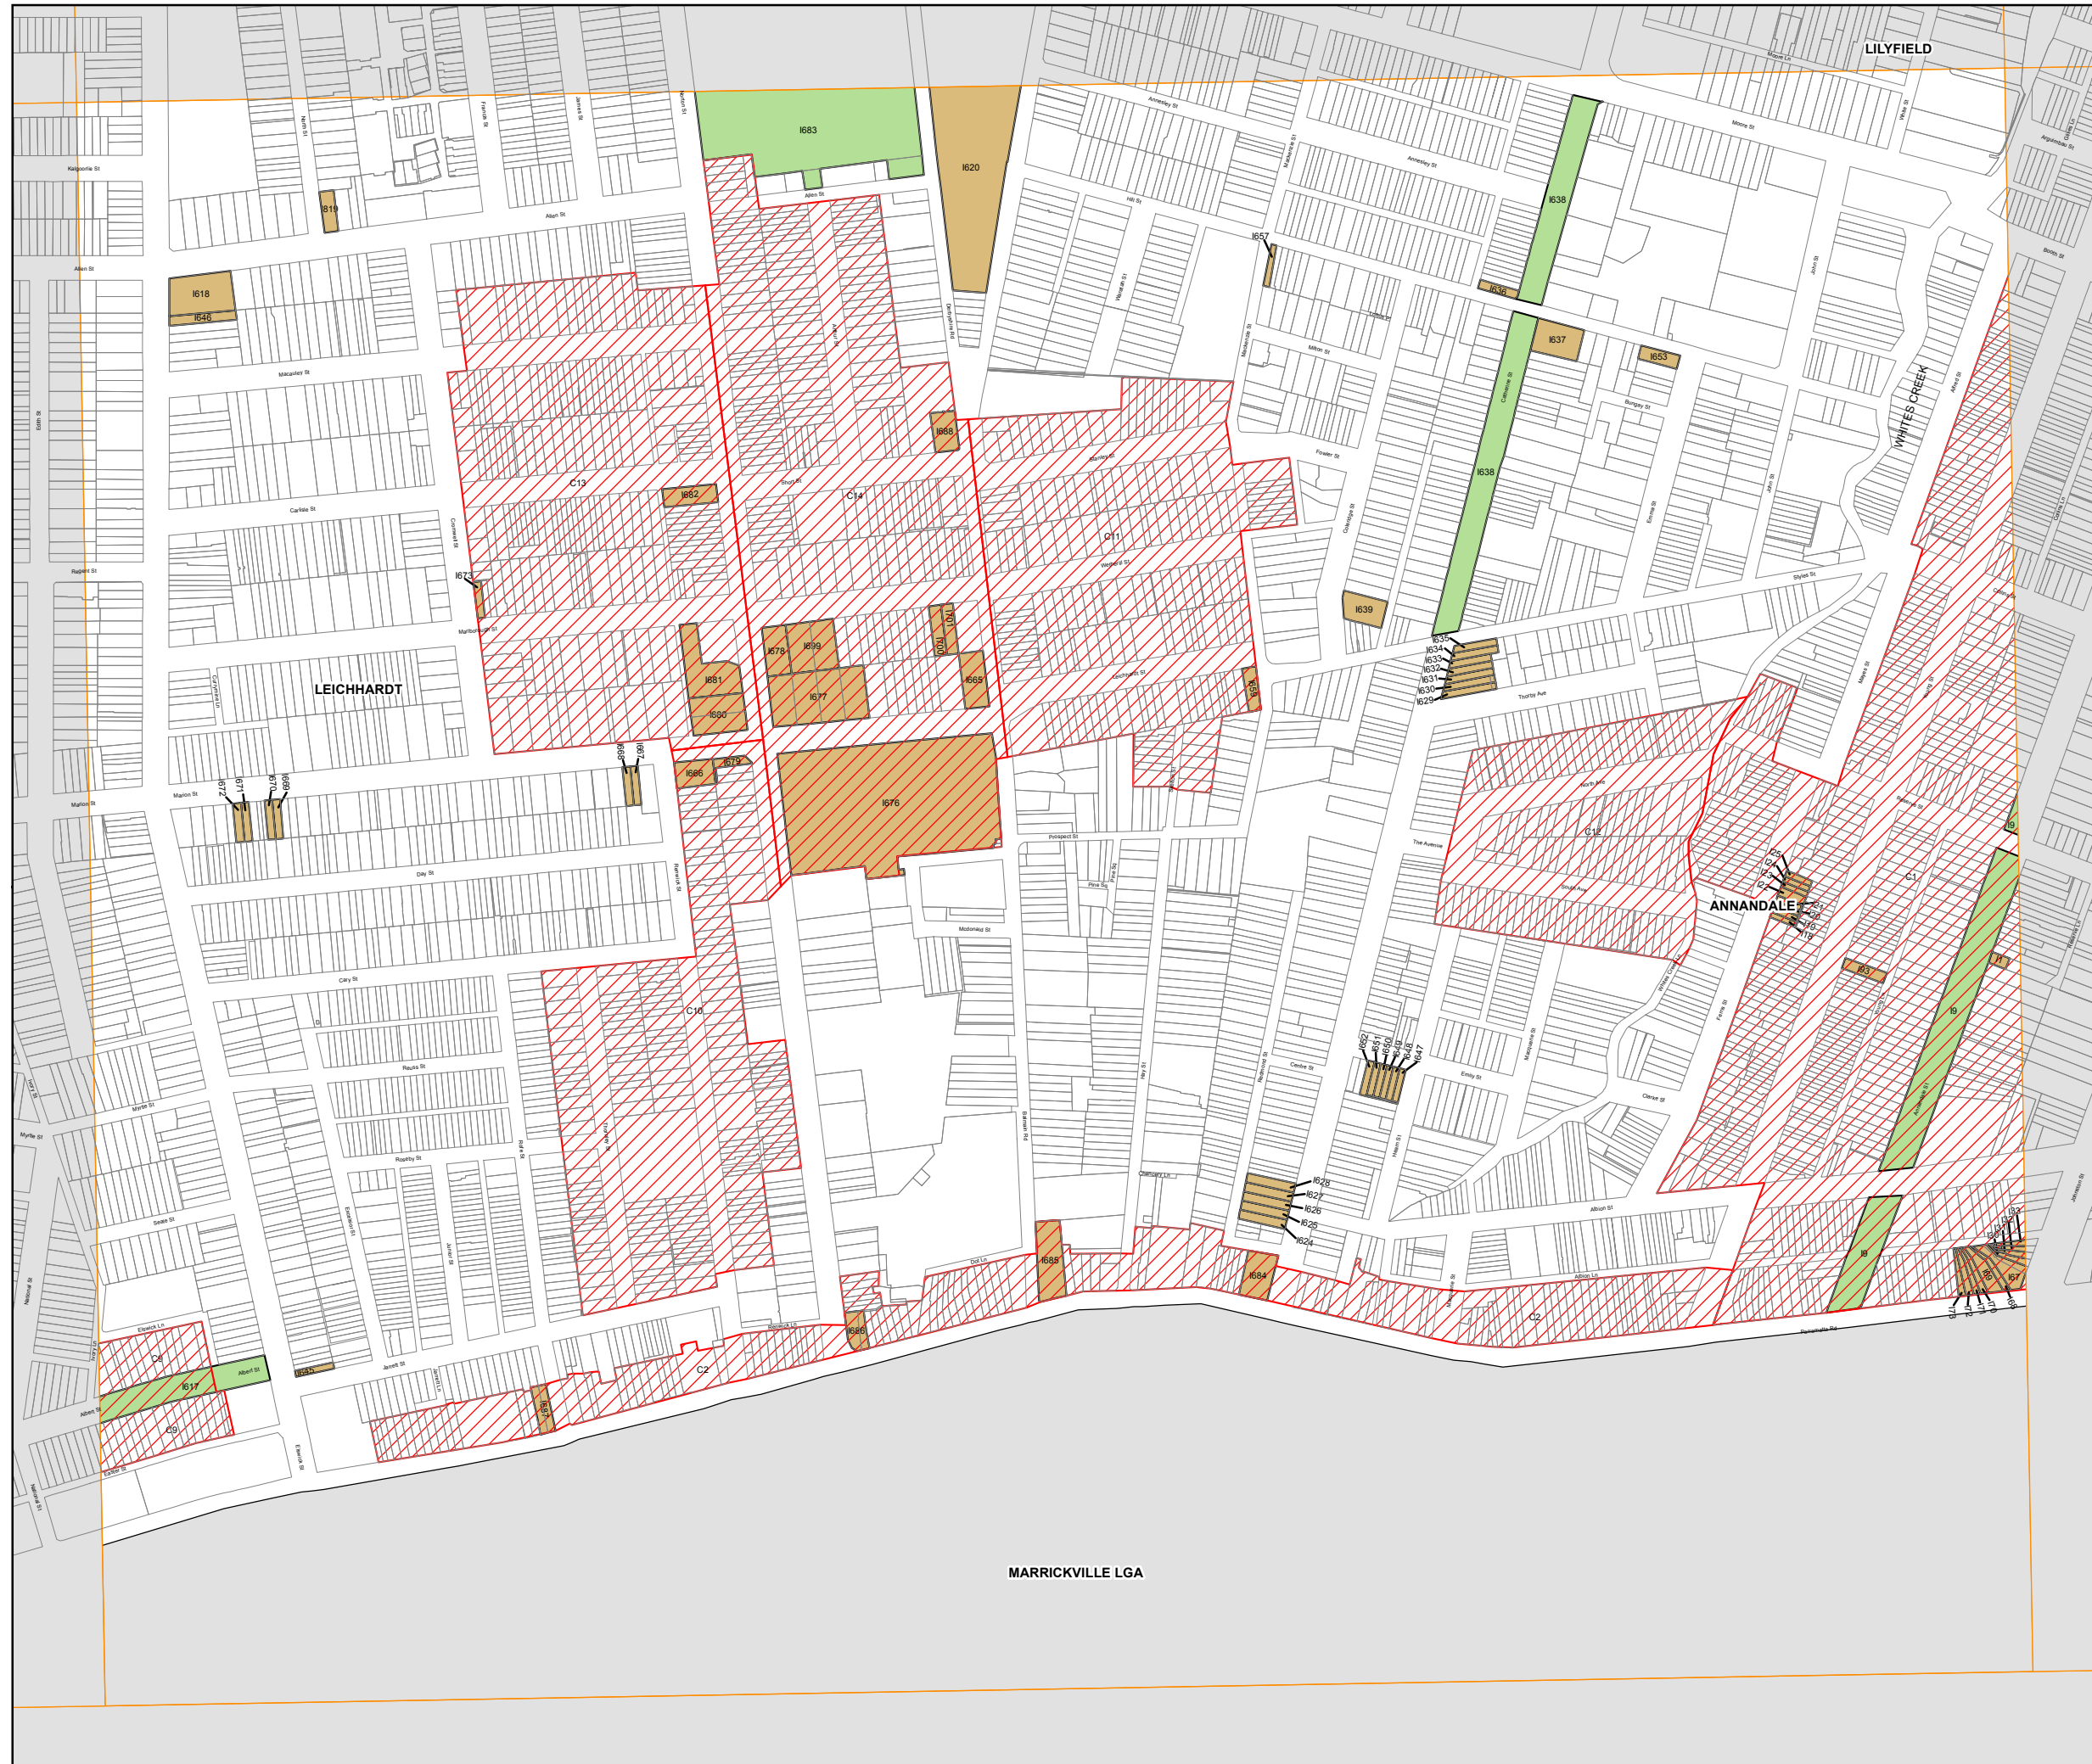

Leichhardt Local Environmental Plan 2013

Heritage Map - Sheet HER_005

Heritage

- Conservation Area - General
- Item - General
- Item - Archaeological
- Item - Landscape

Cadastre

Base data 18/11/2014 © Land and Property Information (LPI)

Land application - excluded

- SREF Sydney Regional Environmental Plan No. 26 – City West
- CP Callan Park

Projection: GDA 1994
MGA Zone 56

Scale: 1:5,000 @ A3

Map identification number: 4800_COM_HER_005_005_20141118