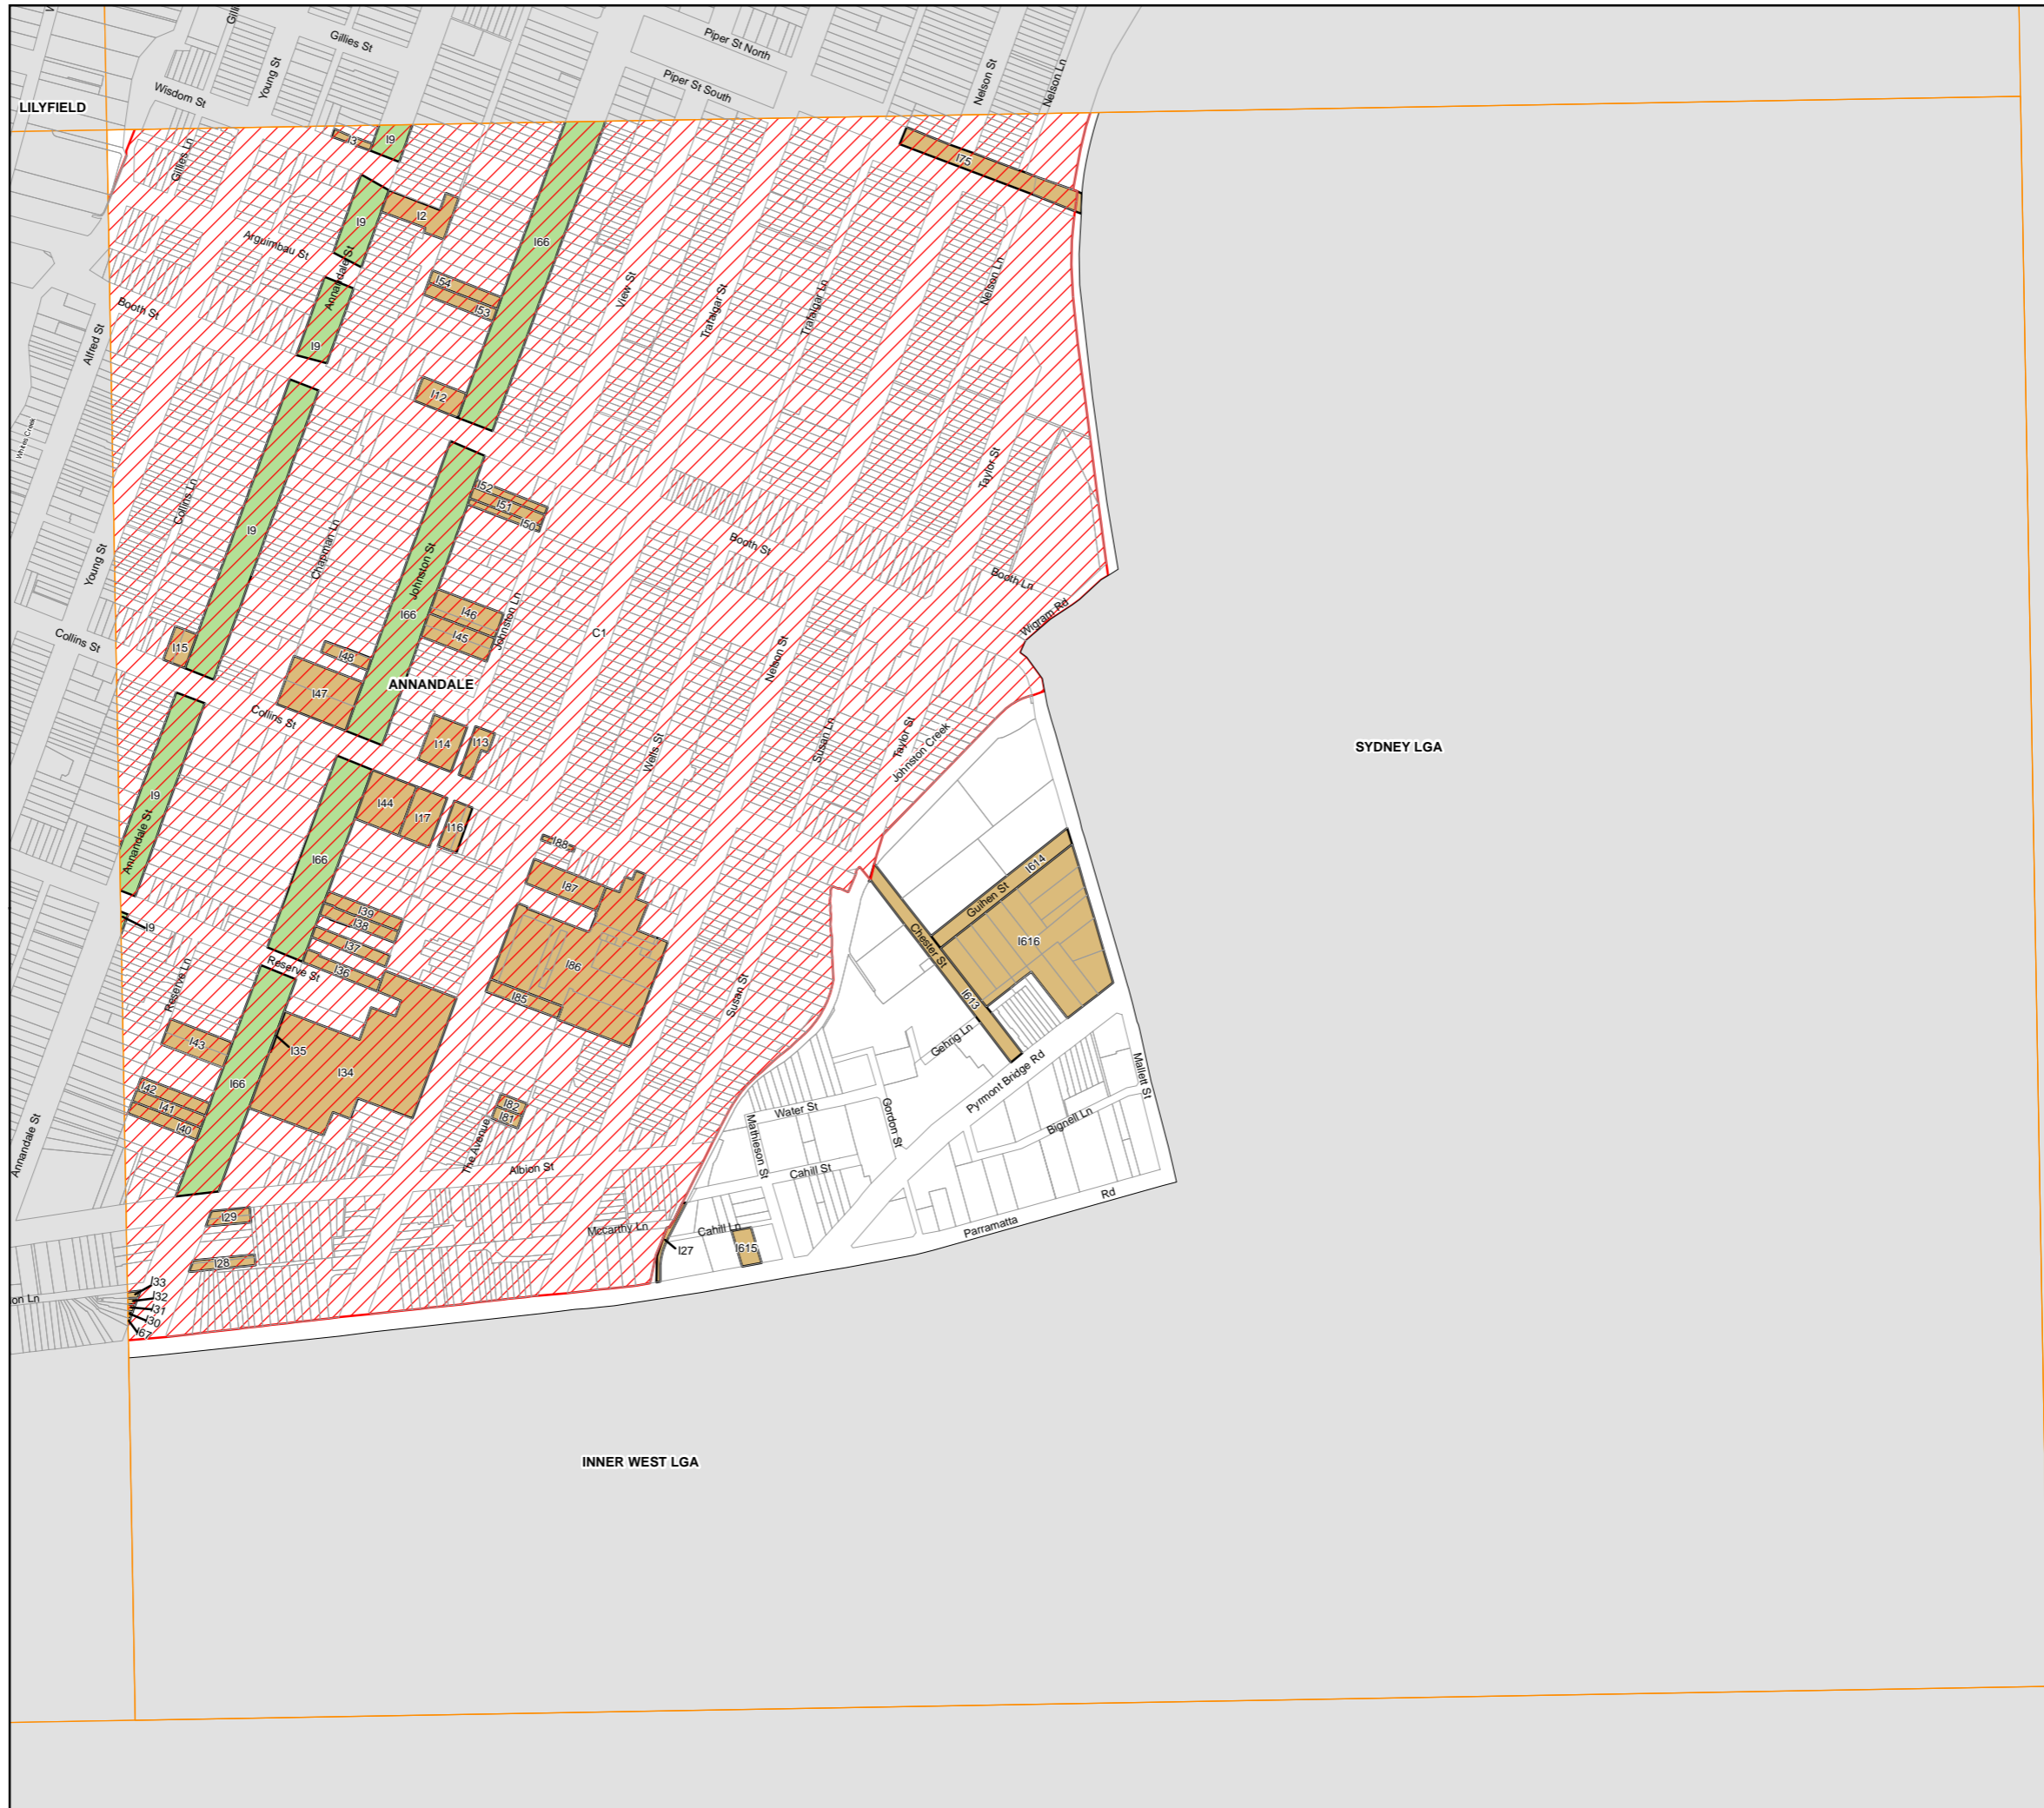

Leichhardt Local Environmental Plan 2013

Heritage Map - Sheet HER_009

Heritage

-  Conservation Area - General
-  Item - General
-  Item - Archaeological
-  Item - Landscape

Cadastre

 Cadastre 20/12/2018 @ DFSI Spatial Services

Land application - excluded

-  SREP Sydney Regional Environmental Plan No.26 - City West
-  CP Callan Park

Projection: GDA 1994
MGA Zone 56

Scale: 1:5,000 @ A3

Map identification number: 4800_COM_HER_009_005_20190116