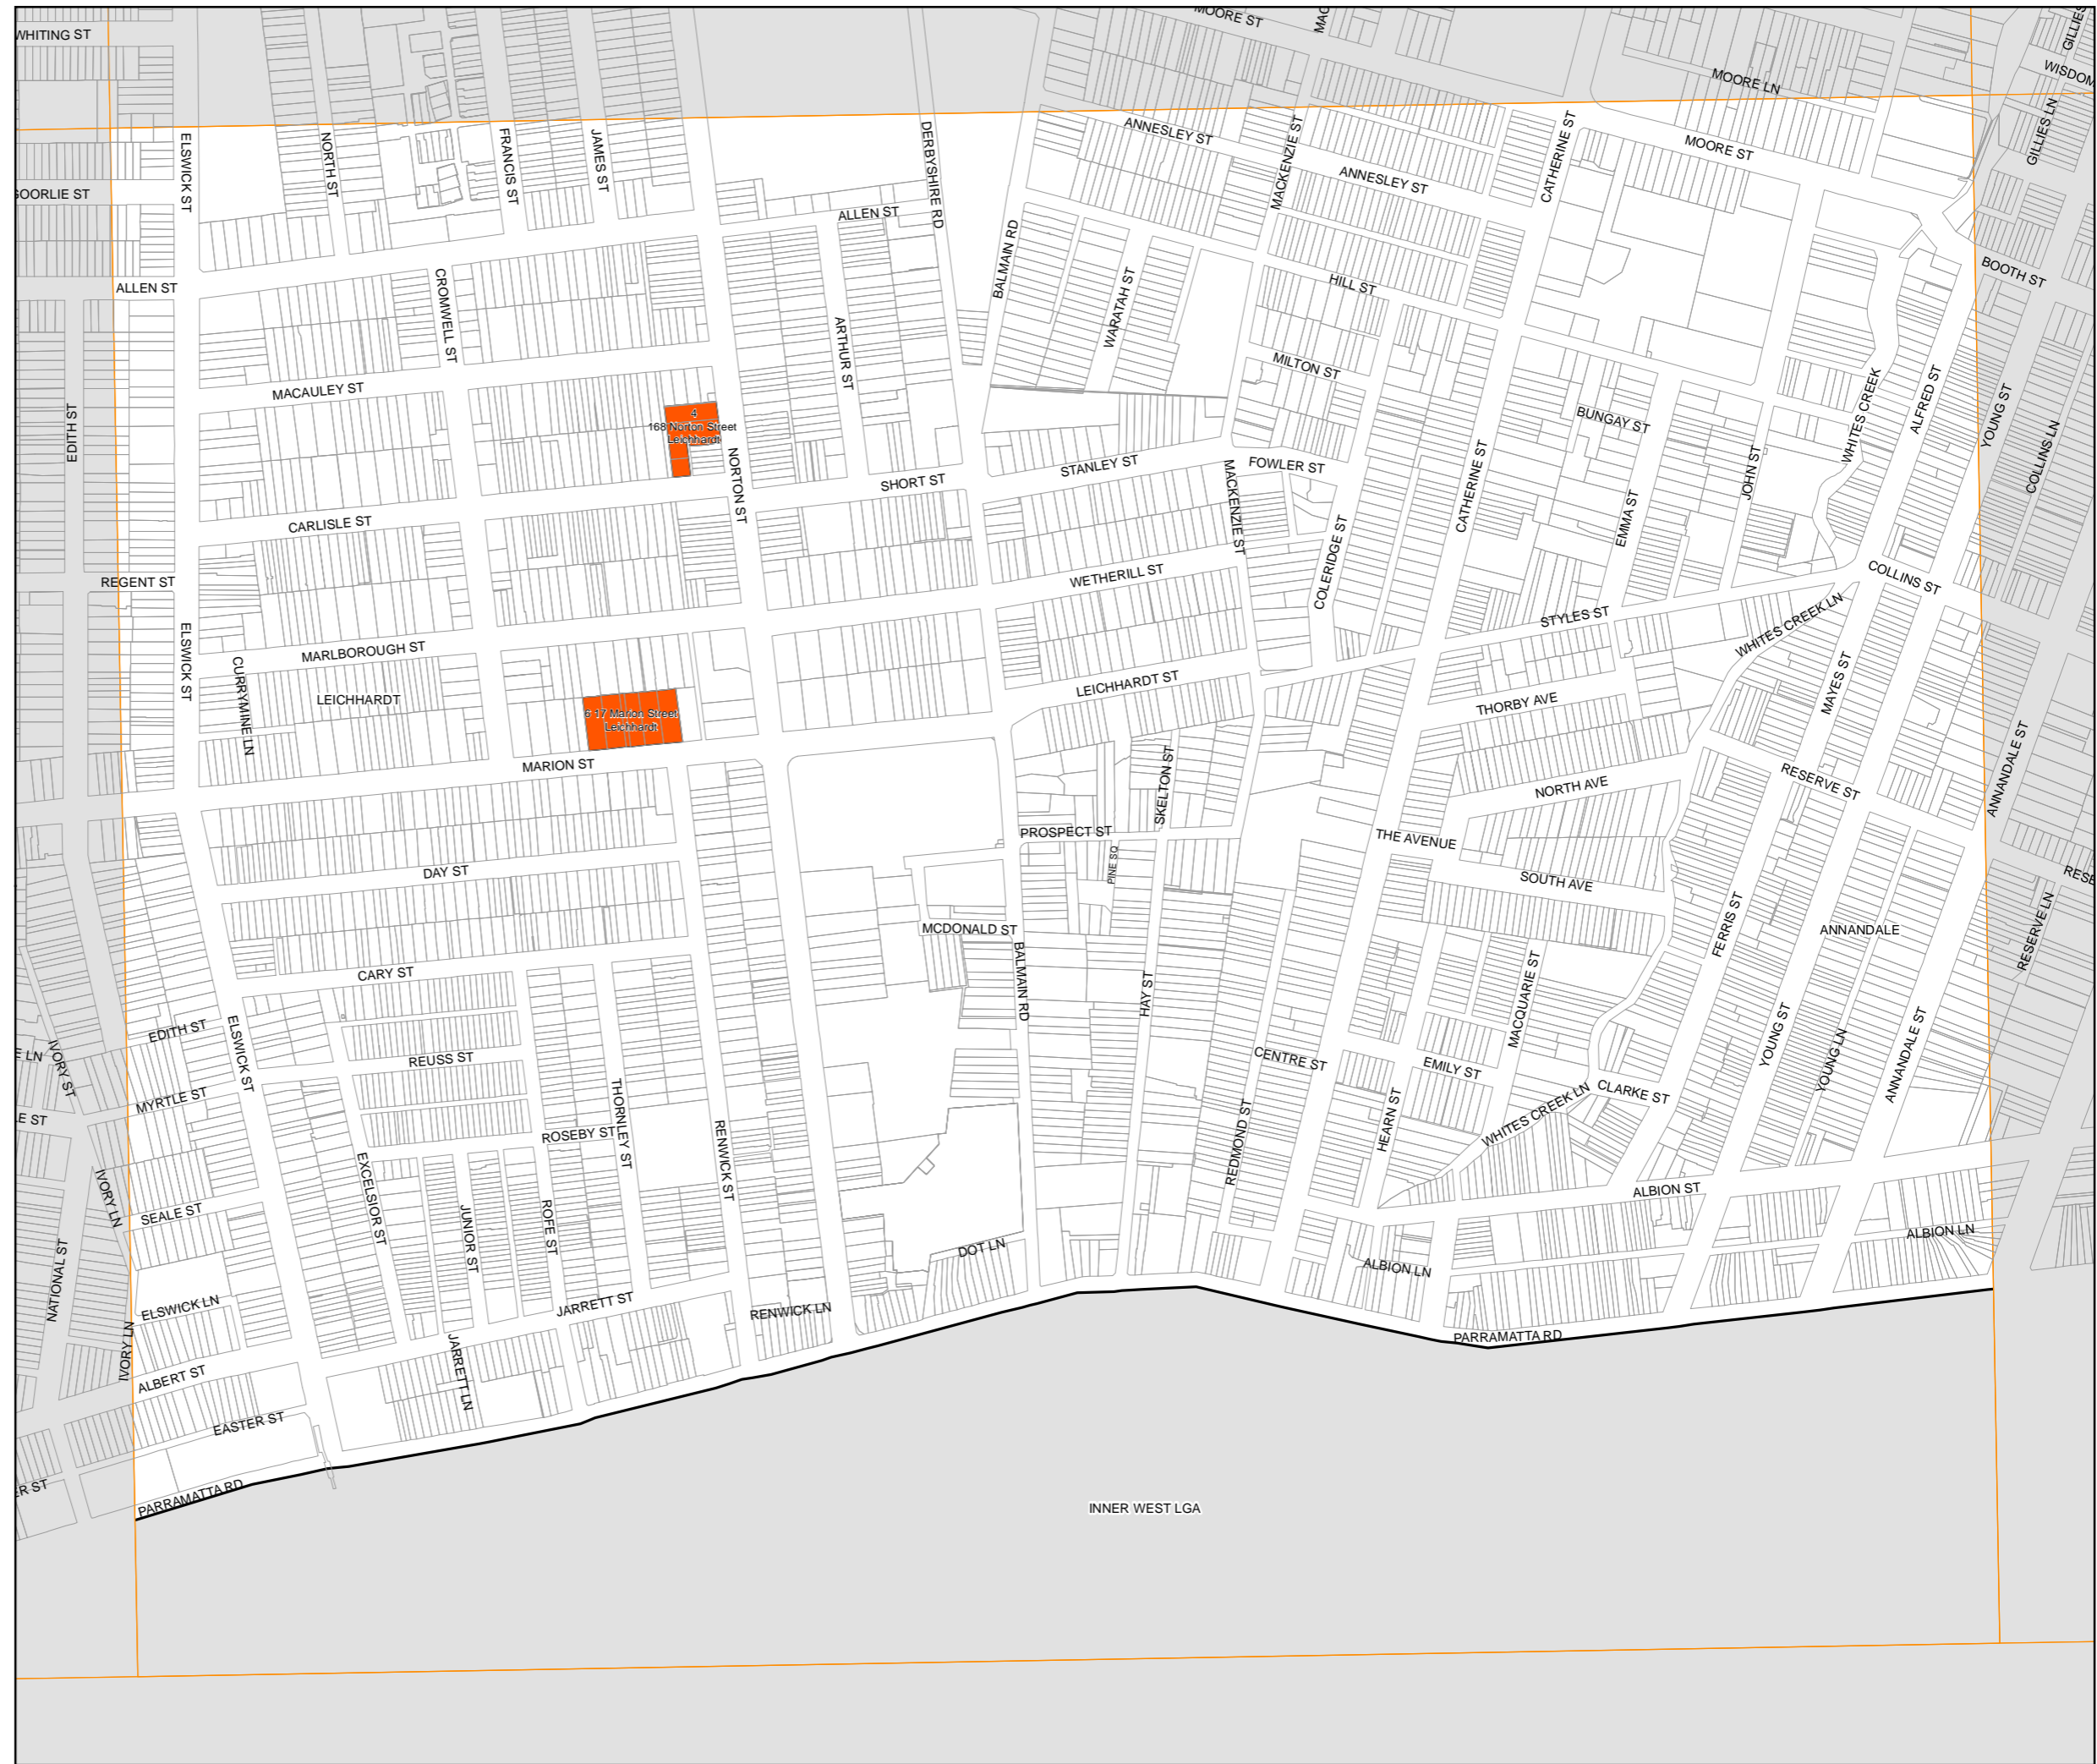

Leichhardt Local Environmental Plan 2013

Key Sites Map Sheet KYS_005

Key Sites

Key Sites

Cadastre

Base data 21/05/2018 © Spatial Services (SS)

Scale: 1:5,000 @ A3

Projection: GDA 1994
MGA Zone 56

Map identification number: 4800_COM_KYS_005_005_20180525