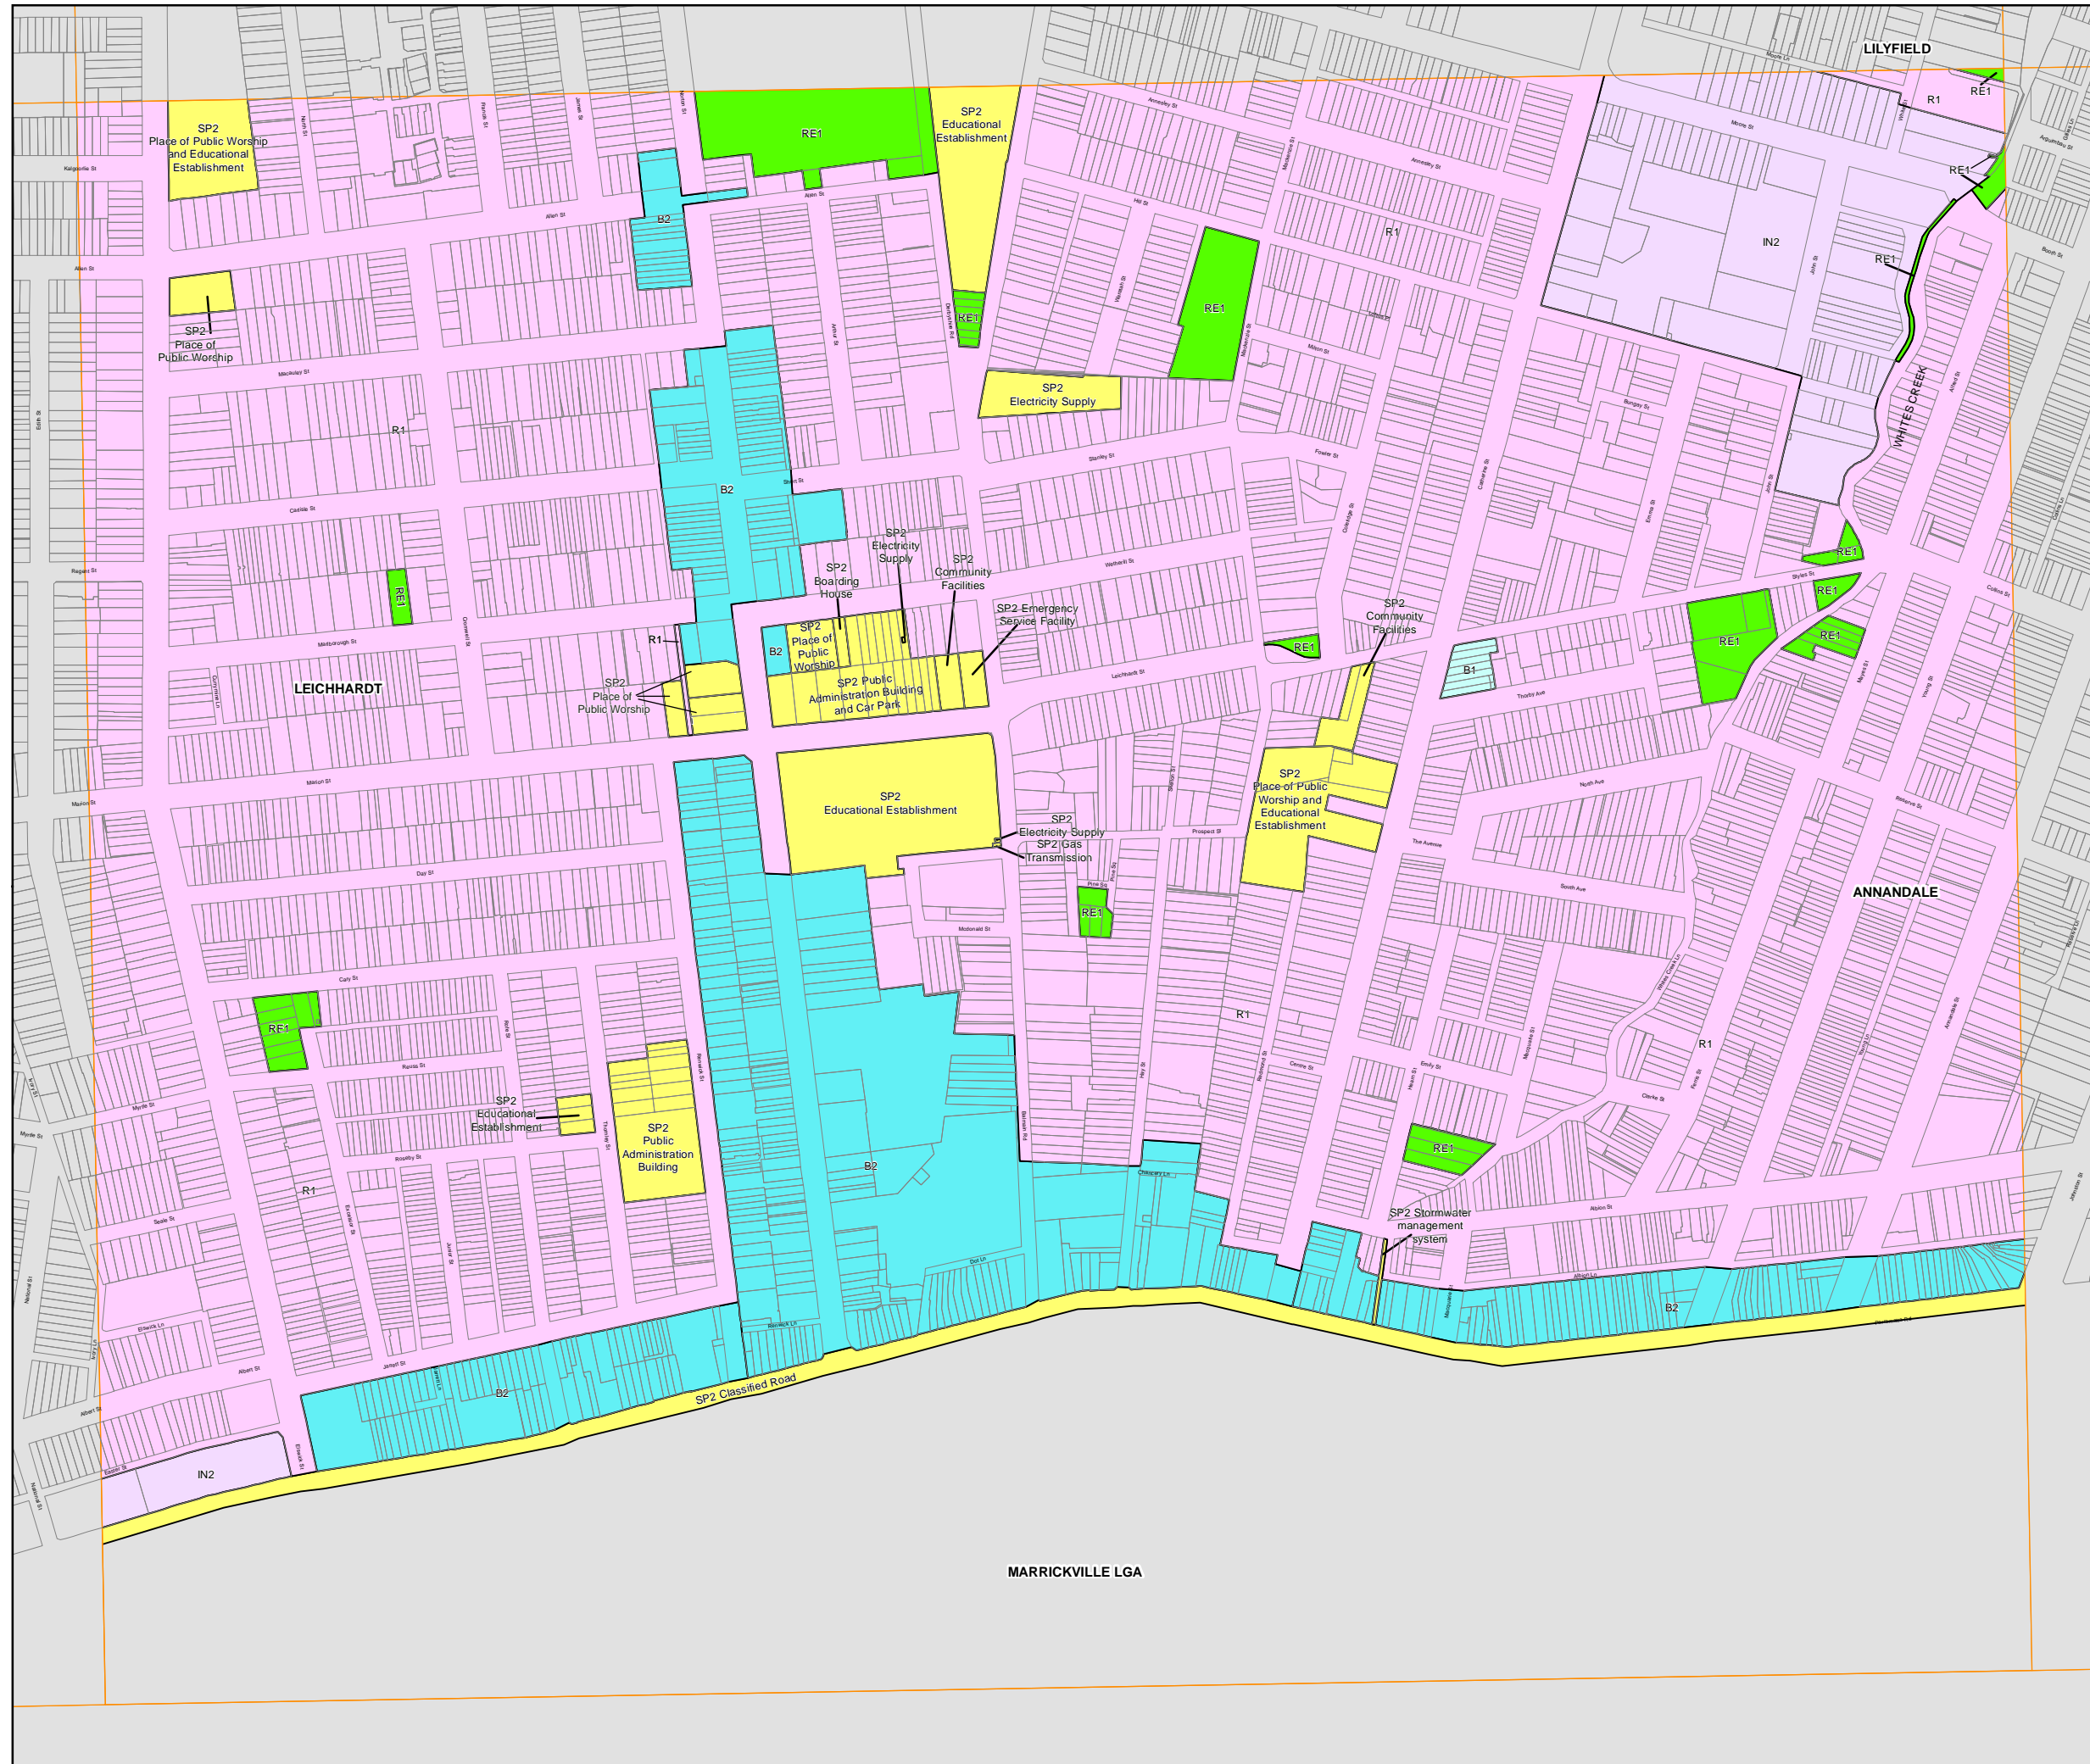

Leichhardt Local Environmental Plan 2013

Land Zoning Map - Sheet LZN_005

Zone

- B1 Neighbourhood Centre
- B2 Local Centre
- B7 Business Park
- IN2 Light Industrial
- R1 General Residential
- RE1 Public Recreation
- RE2 Private Recreation
- SP1 Special Activities
- SP2 Infrastructure
- DM Deferred Matter
- SREP Sydney Regional Environmental Plan No. 26 – City West
- CP Callan Park

Cadastre

- Base data 02/12/2013 © Land and Property Information (LPI)

Projection: GDA 1994
MGA Zone 56

Map identification number: 4800_COM_LZN_005_005_20131213