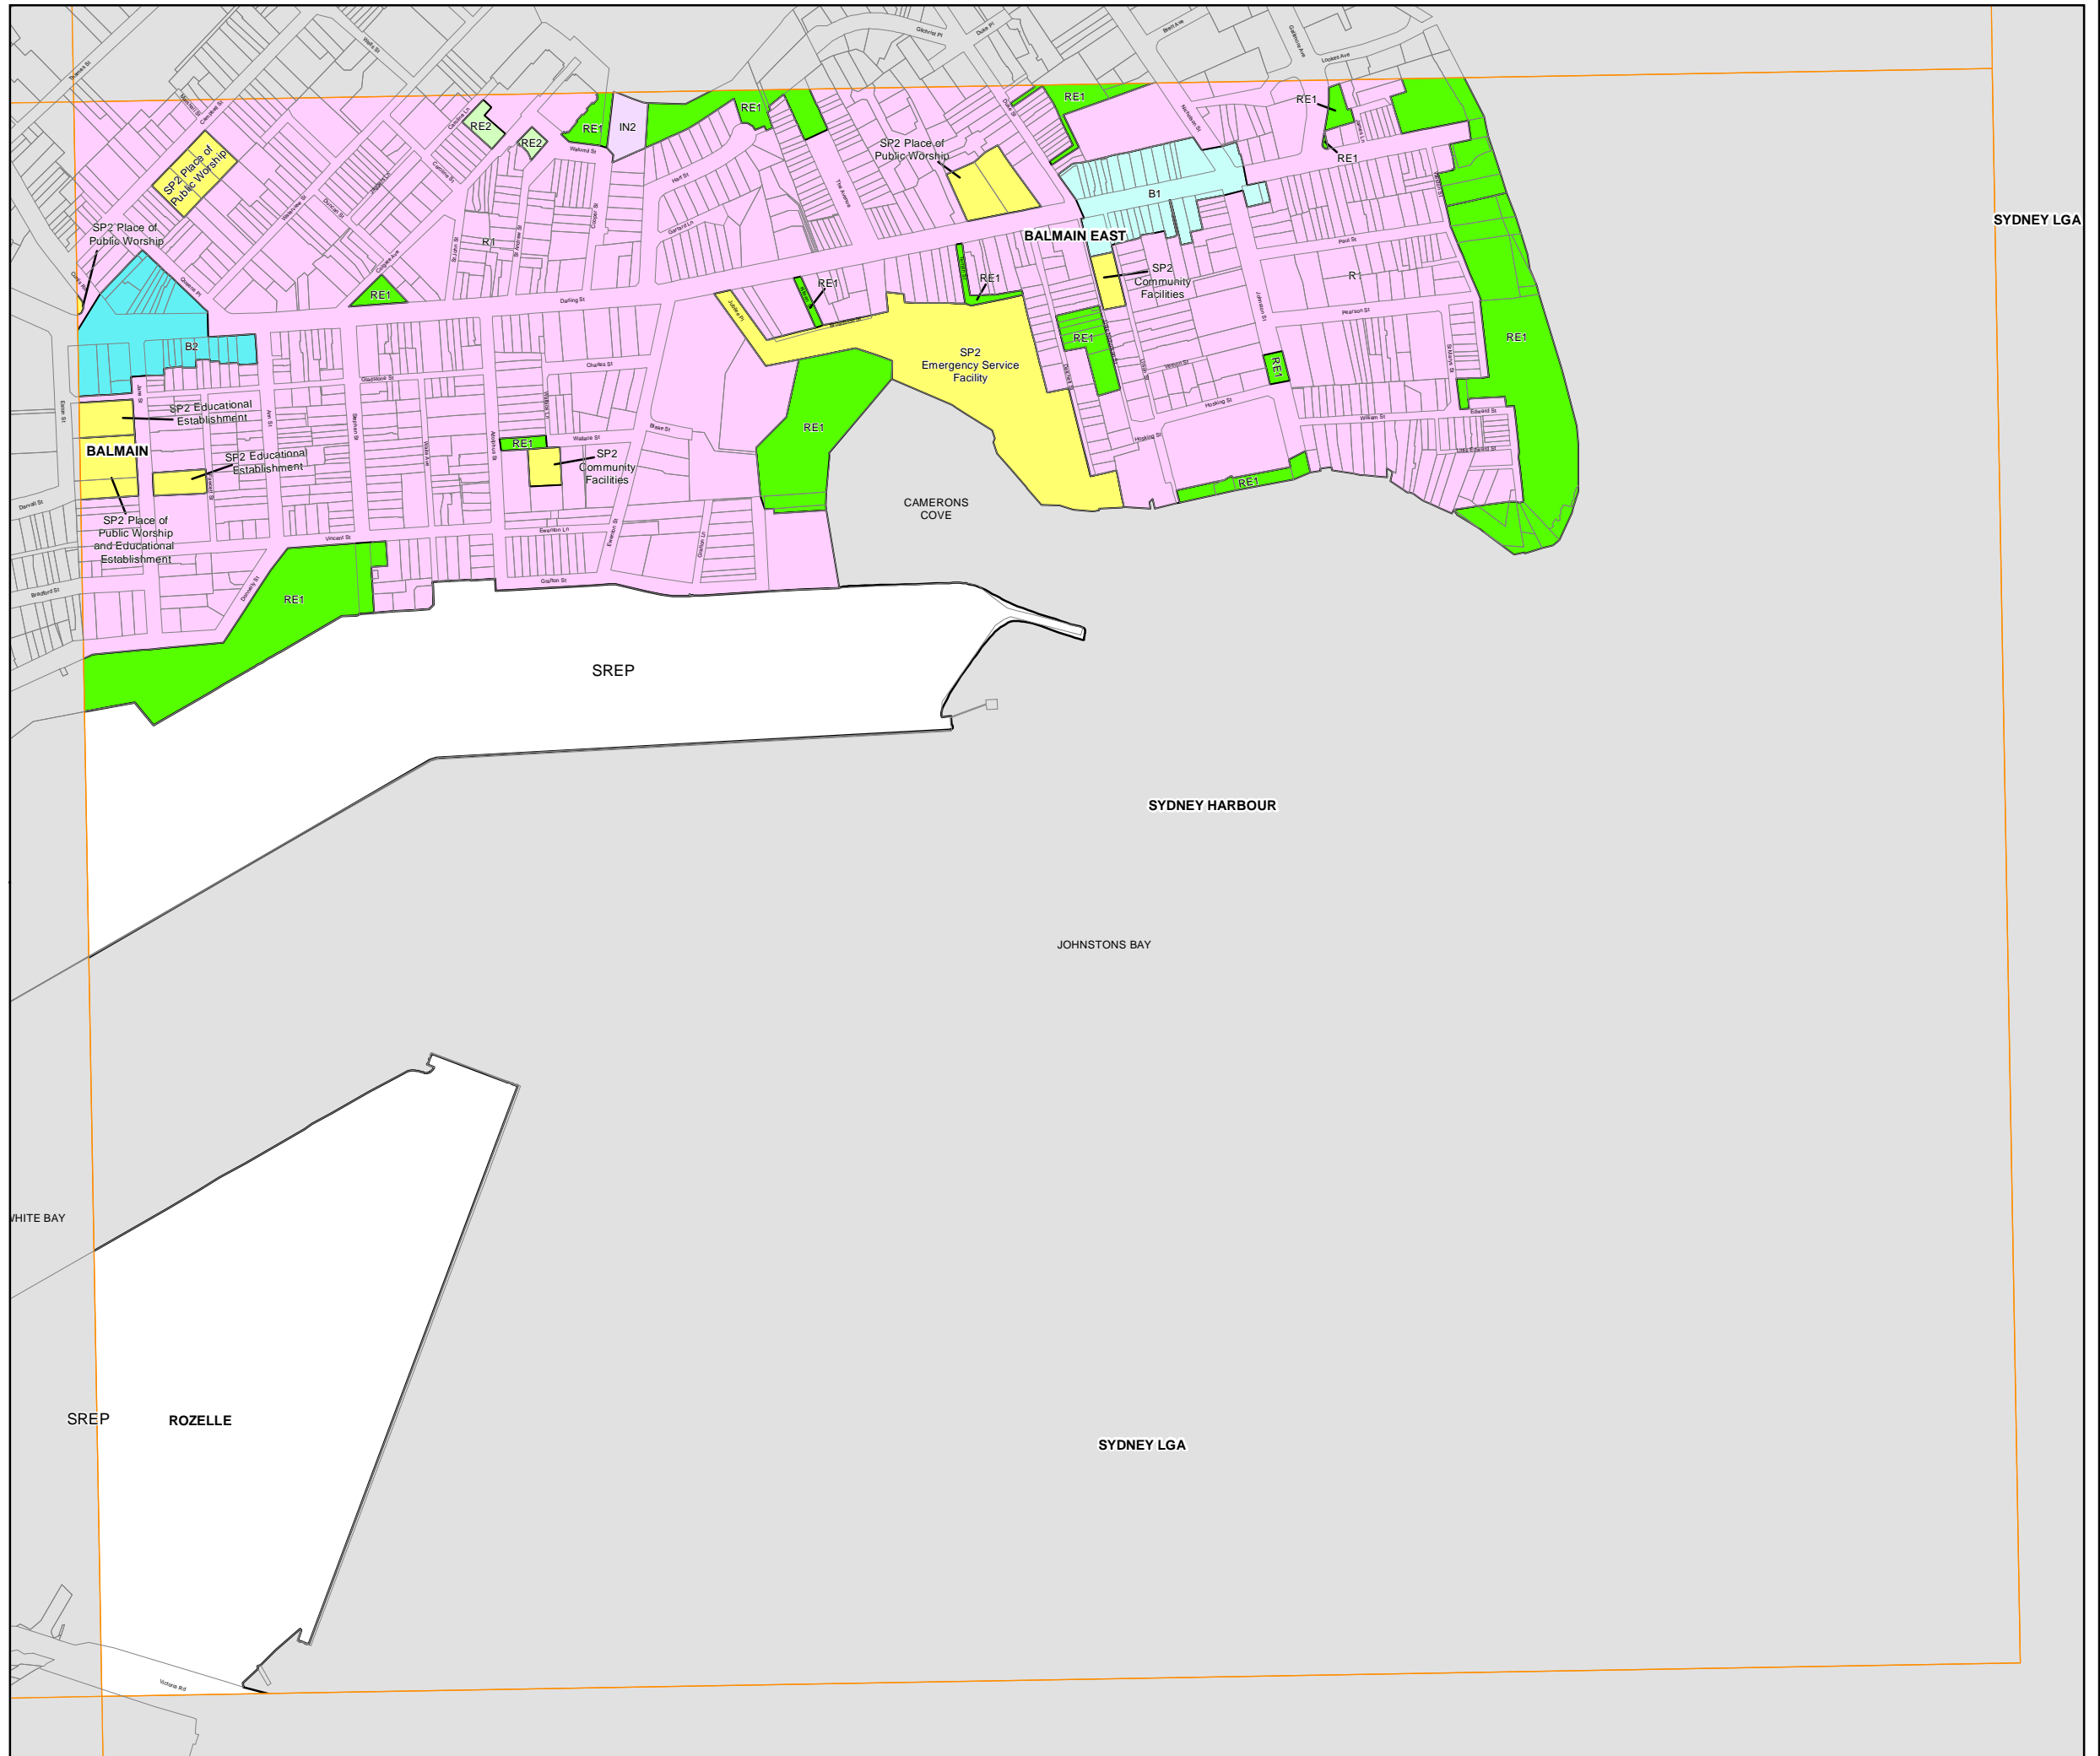

Leichhardt Local Environmental Plan 2013

Land Zoning Map - Sheet LZN_011

Zone

- B1 Neighbourhood Centre
- B2 Local Centre
- B7 Business Park
- IN2 Light Industrial
- R1 General Residential
- RE1 Public Recreation
- RE2 Private Recreation
- SP1 Special Activities
- SP2 Infrastructure
- DM Deferred Matter
- SREP Sydney Regional Environmental Plan No. 26 – City West
- CP Callan Park

Cadastre

- Base data 02/12/2013 © Land and Property Information (LPI)

Projection: GDA 1994
MGA Zone 56

Map identification number: 4800_COM_LZN_011_005_20131213