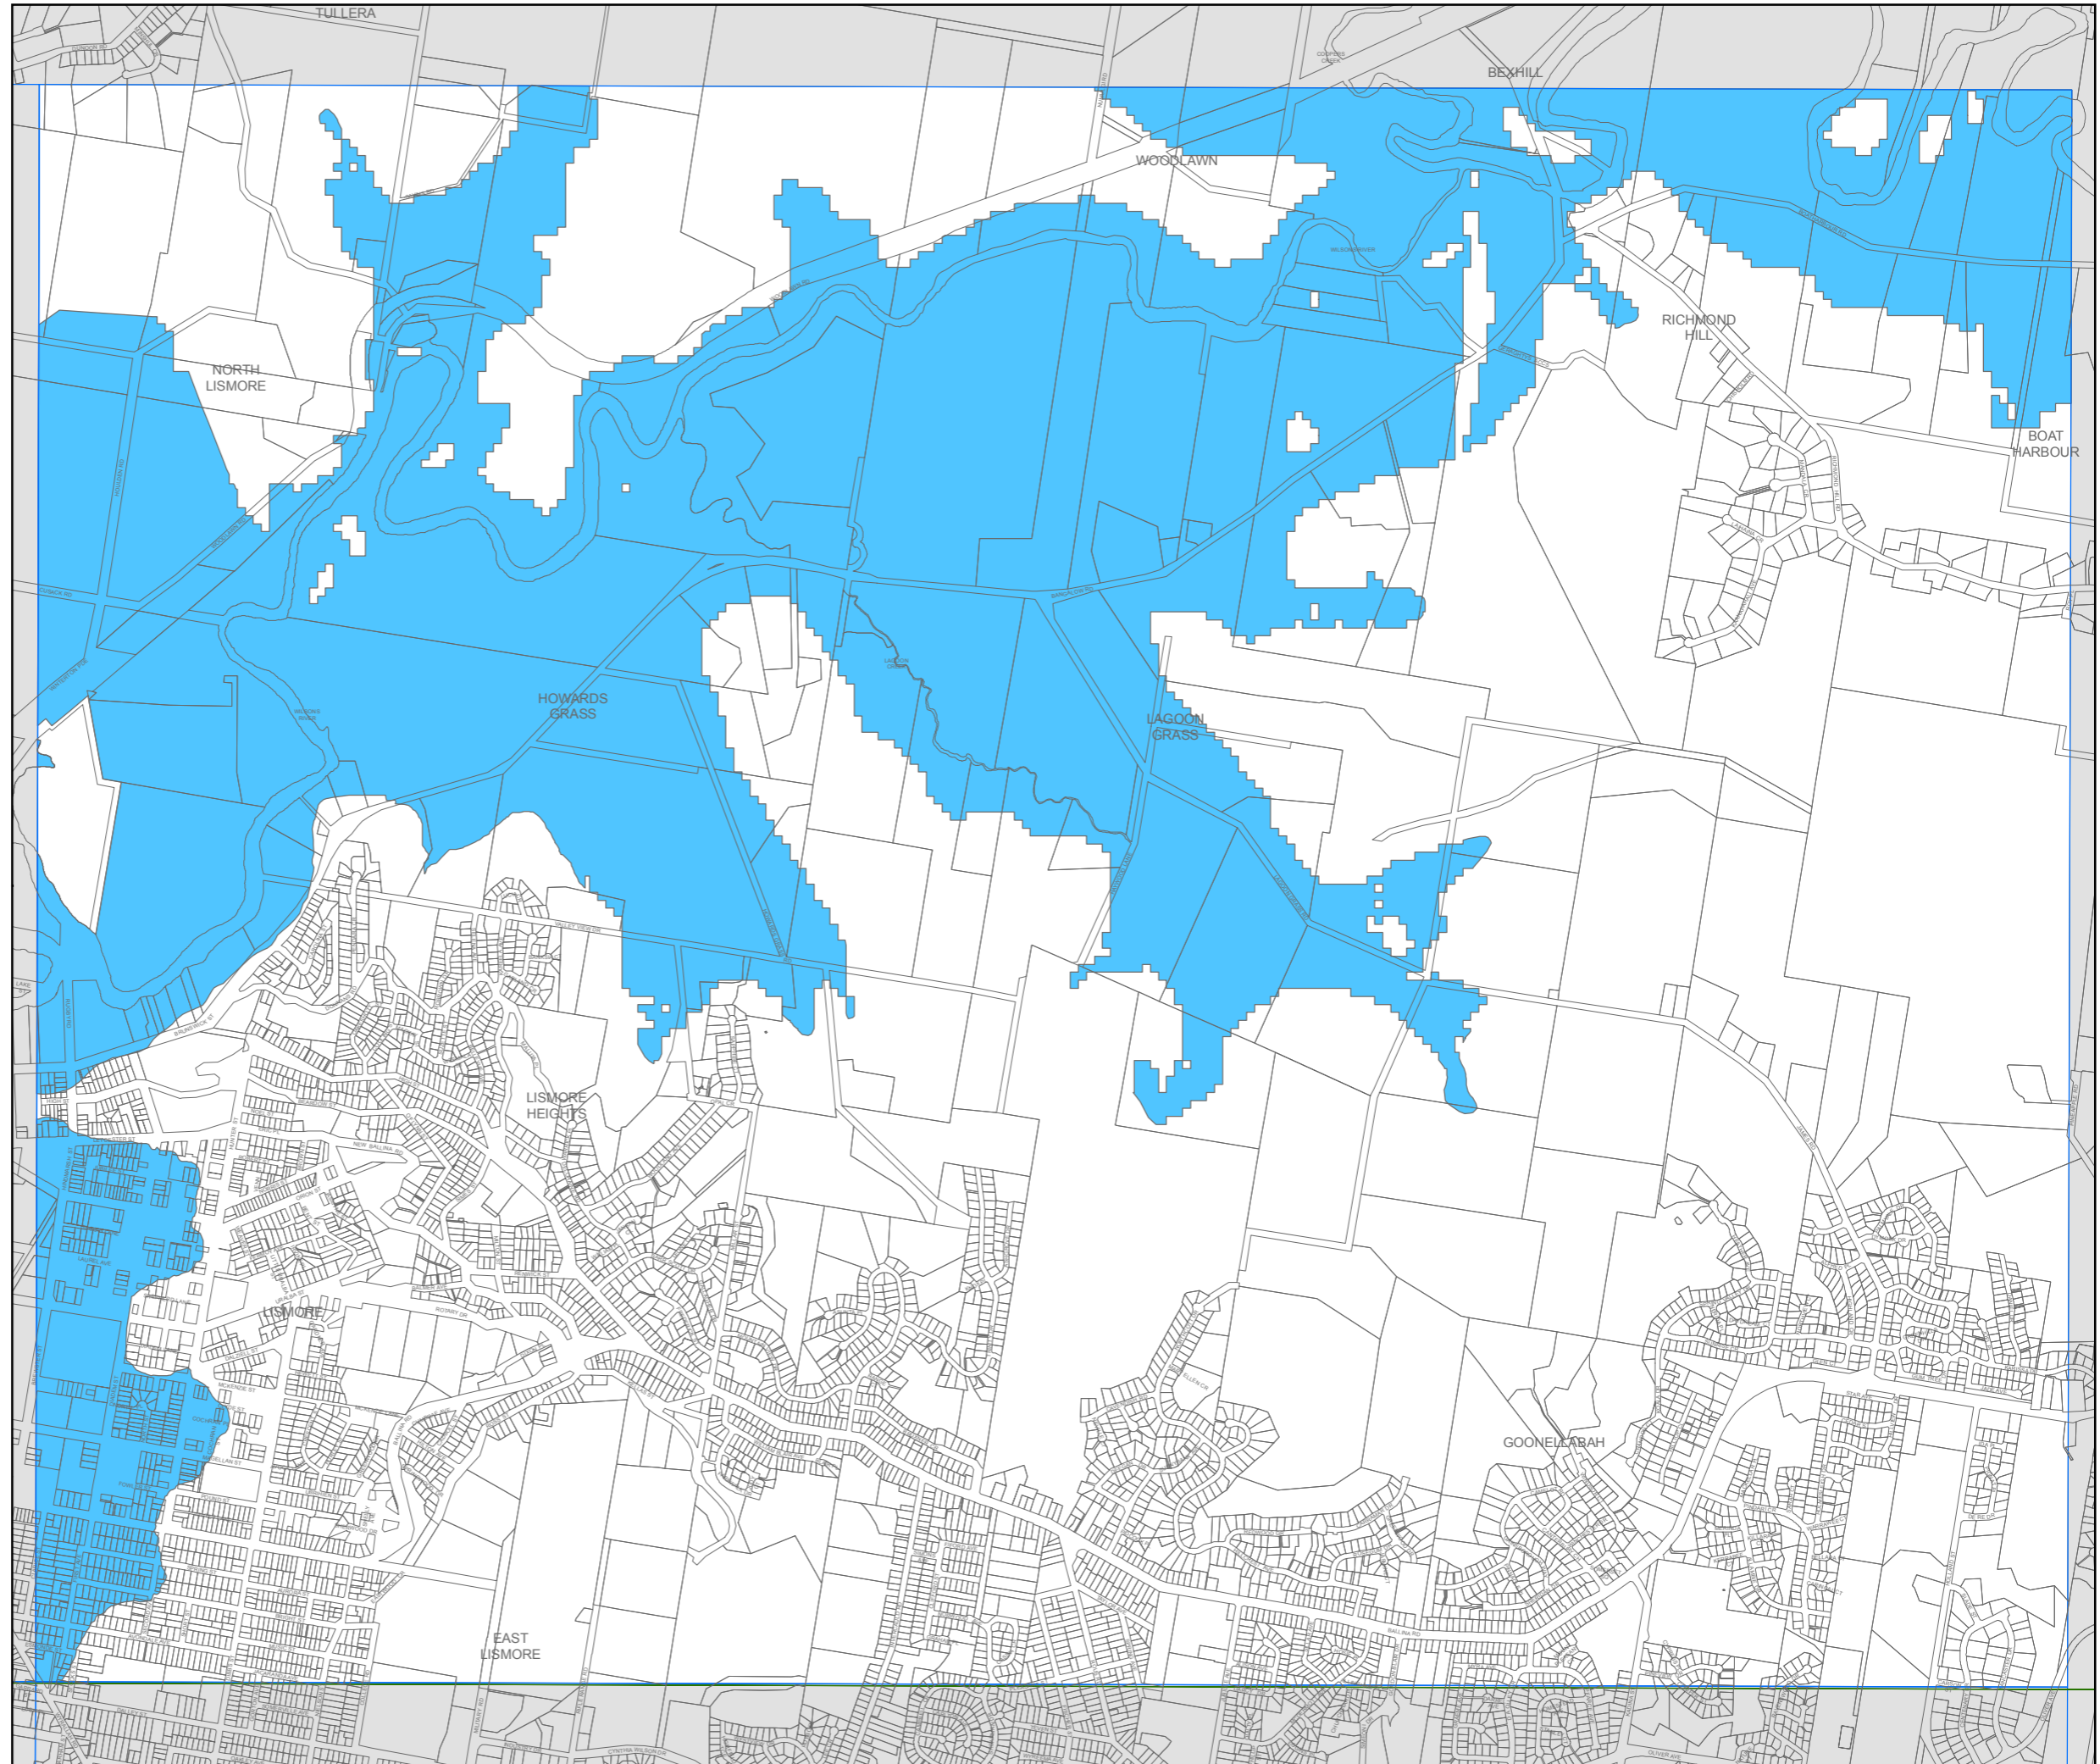

Lismore Local Environmental Plan 2012

Flood Planning Map - Sheet FLD_005AB

Flood Planning Land

 Flood Planning Area

Cadastre

 Cadastre 14/11/2012 © Land and Property Information (LPI)

Scale: 1:20,000 @ A3

Projection: GDA 1994
MGA Zone 56

Map identification number: 4850_COM_FLD_005AB_020_20121121