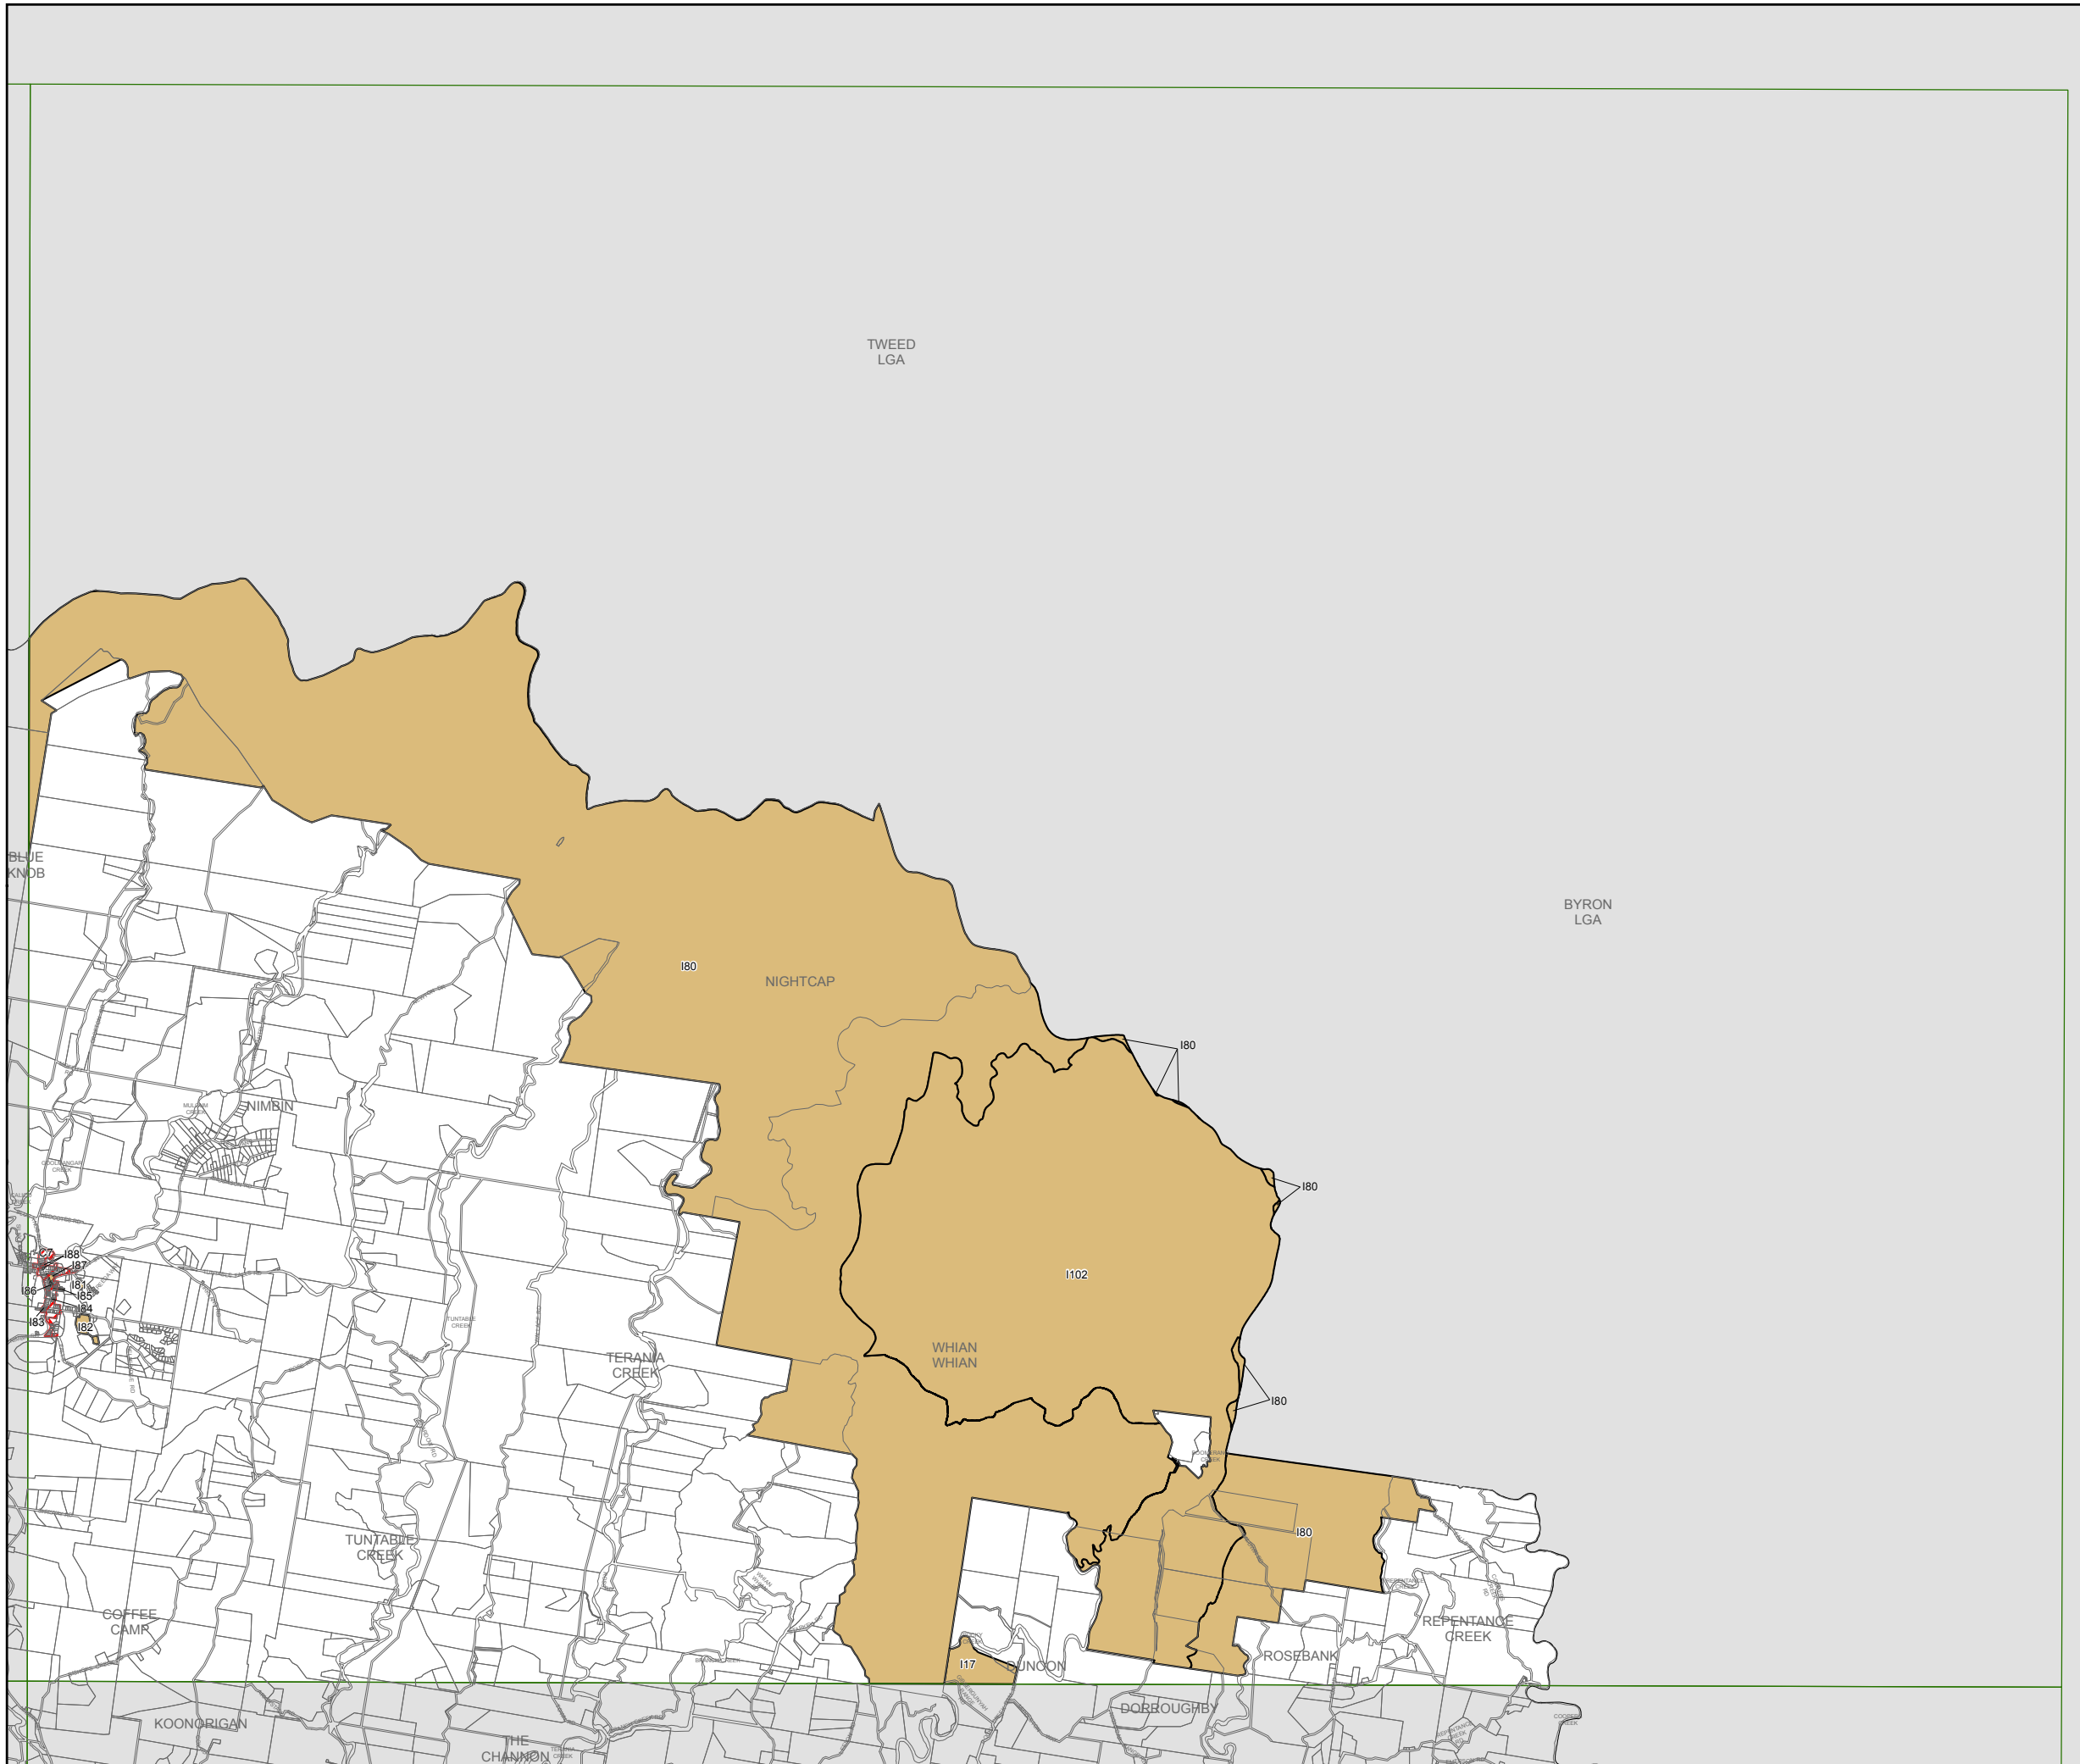

Lismore Local Environmental Plan 2012

Heritage Map - Sheet HER_004

ITEM

-  Conservation area - General
-  Item - General
-  Item - Archaeological

Cadastre

 Cadastre 24/07/2013 © Land and Property Information (LPI)

Projection: GDA 1994
MGA Zone 56