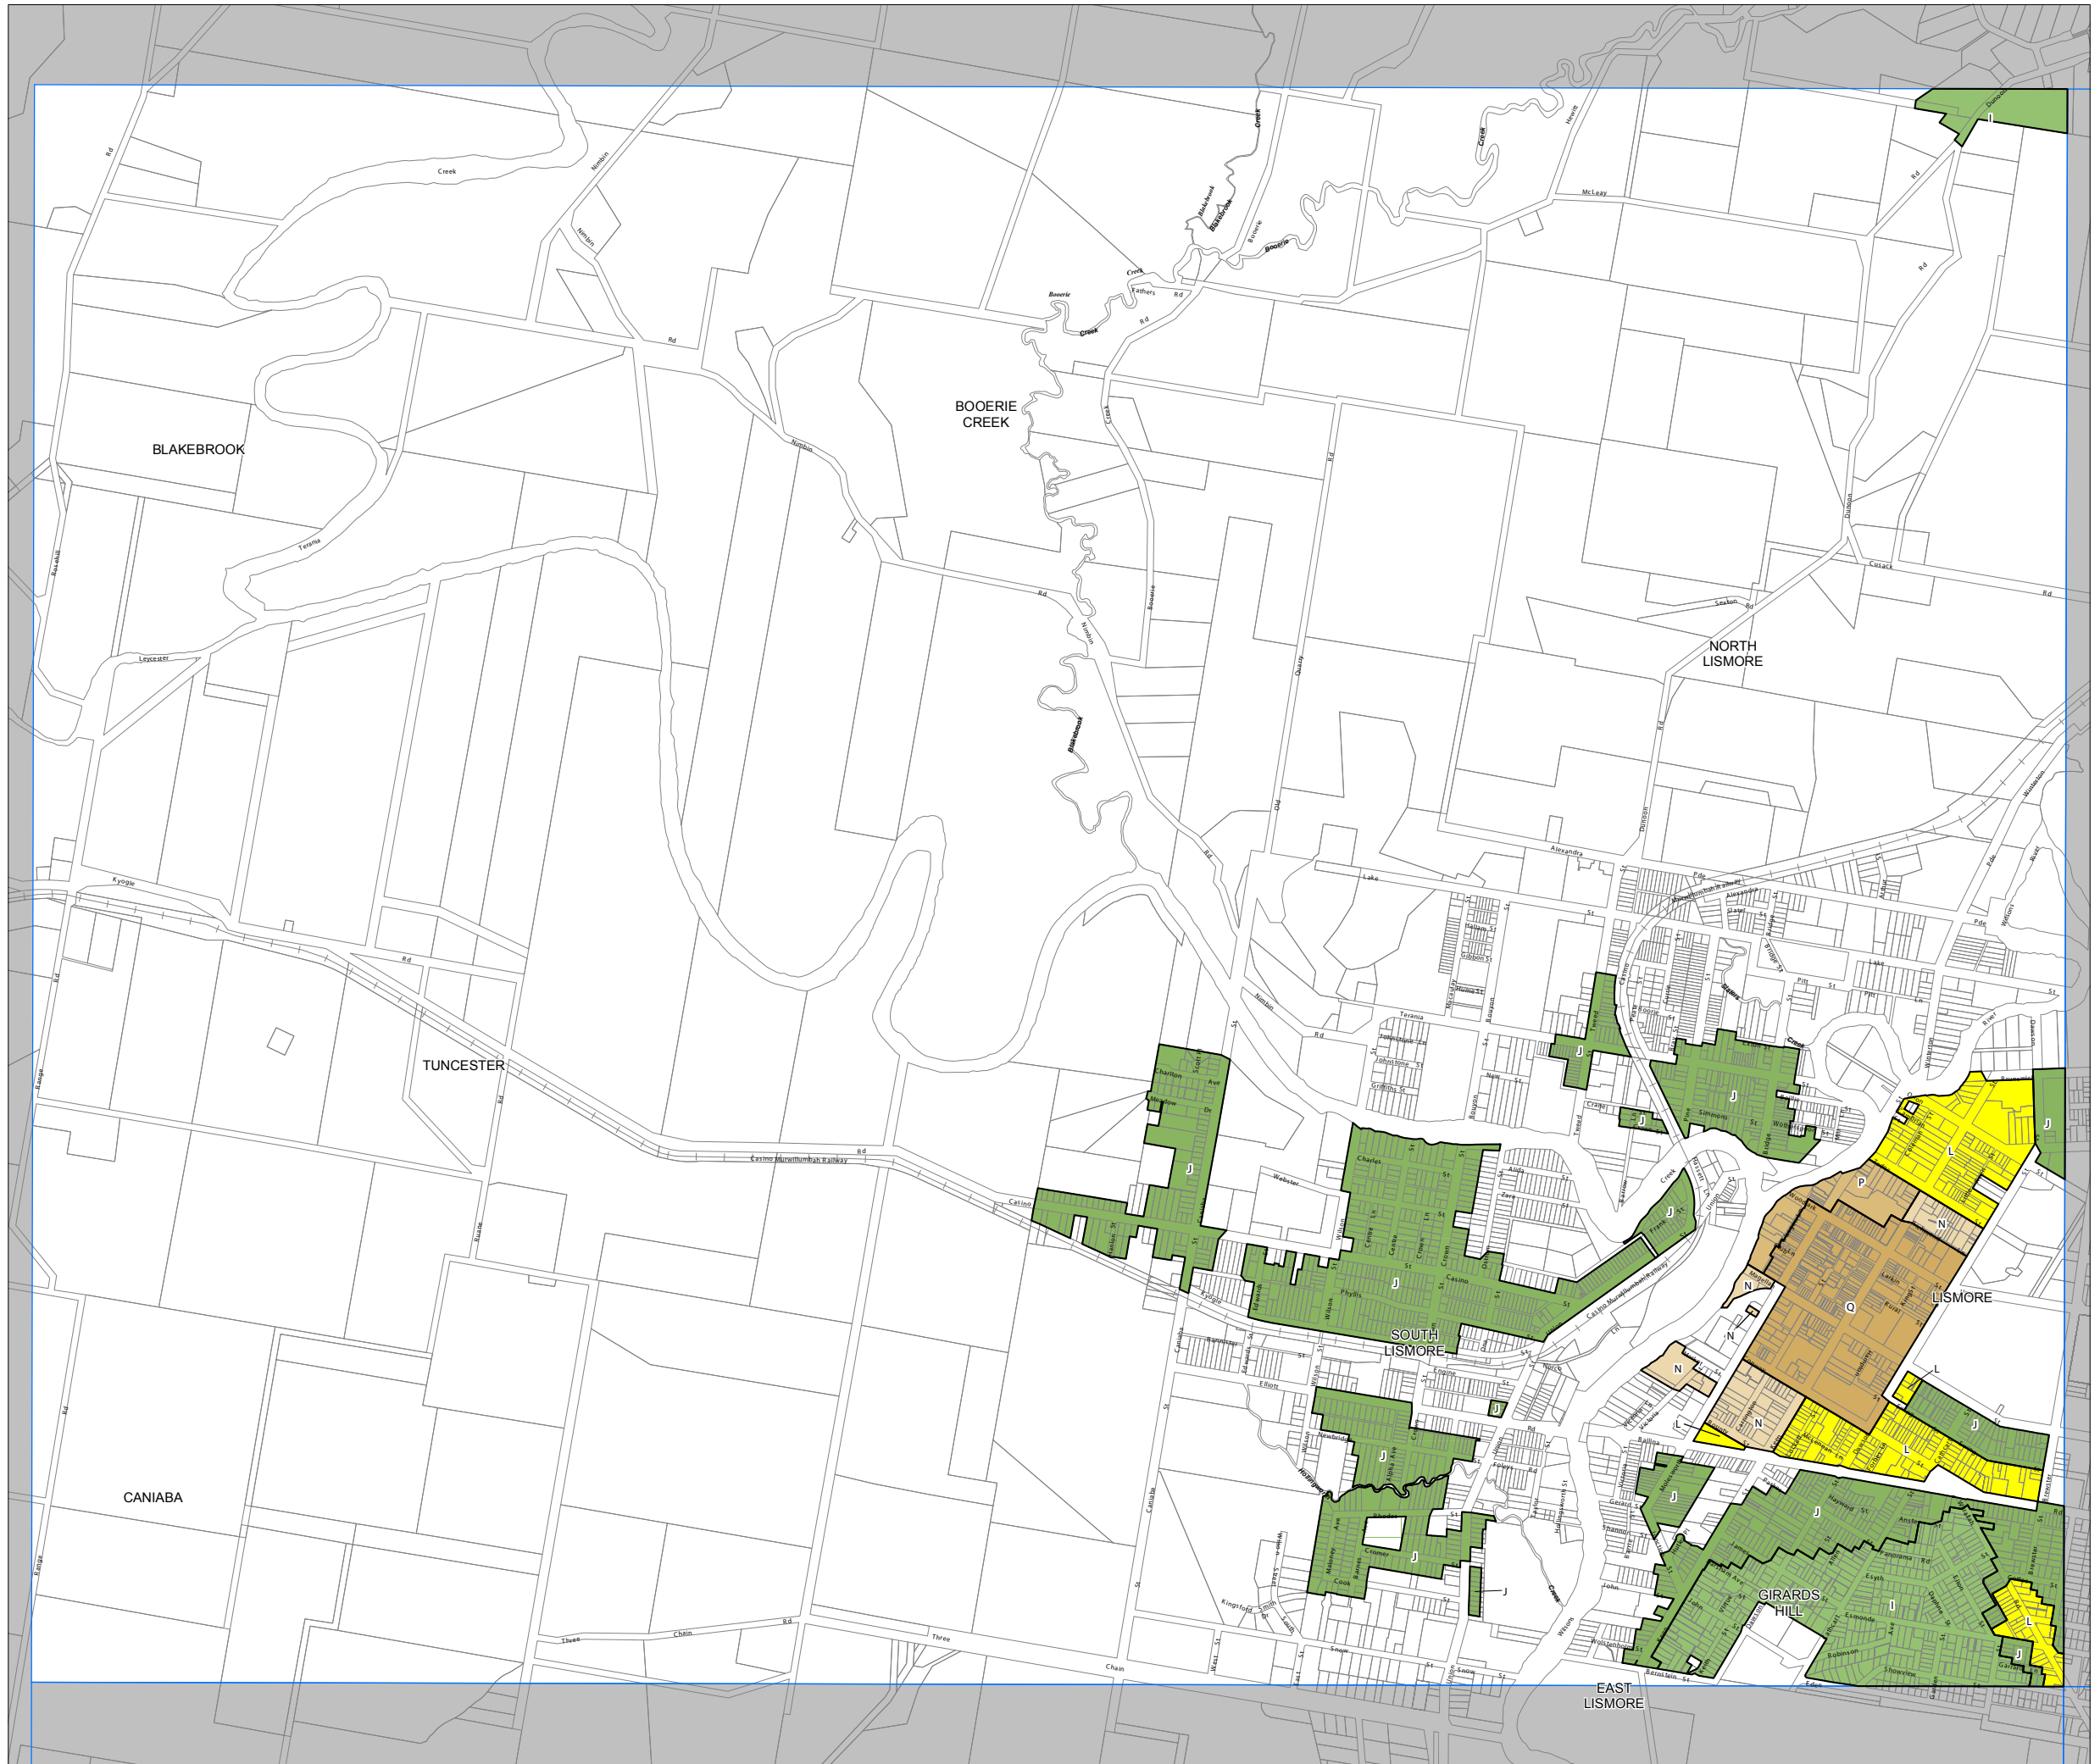

Height Of Buildings Map
 - Sheet HOB_005AA

Maximum Building Height (m)

I	8.5
J	9
L	11.5
N	14.5
P	17.5
Q	20.5

Cadastre

Cadastre Base Data 01/08/2012 © Land and Property Information (LPI)
 Addendum Data 01/08/2012 © Lismore City Council

Scale 1:20,000 @ A3

Projection GDA 1994
 MGA Zone 56

Map Identification Number:
 4850_COM_HOB_005AA_020_20121218