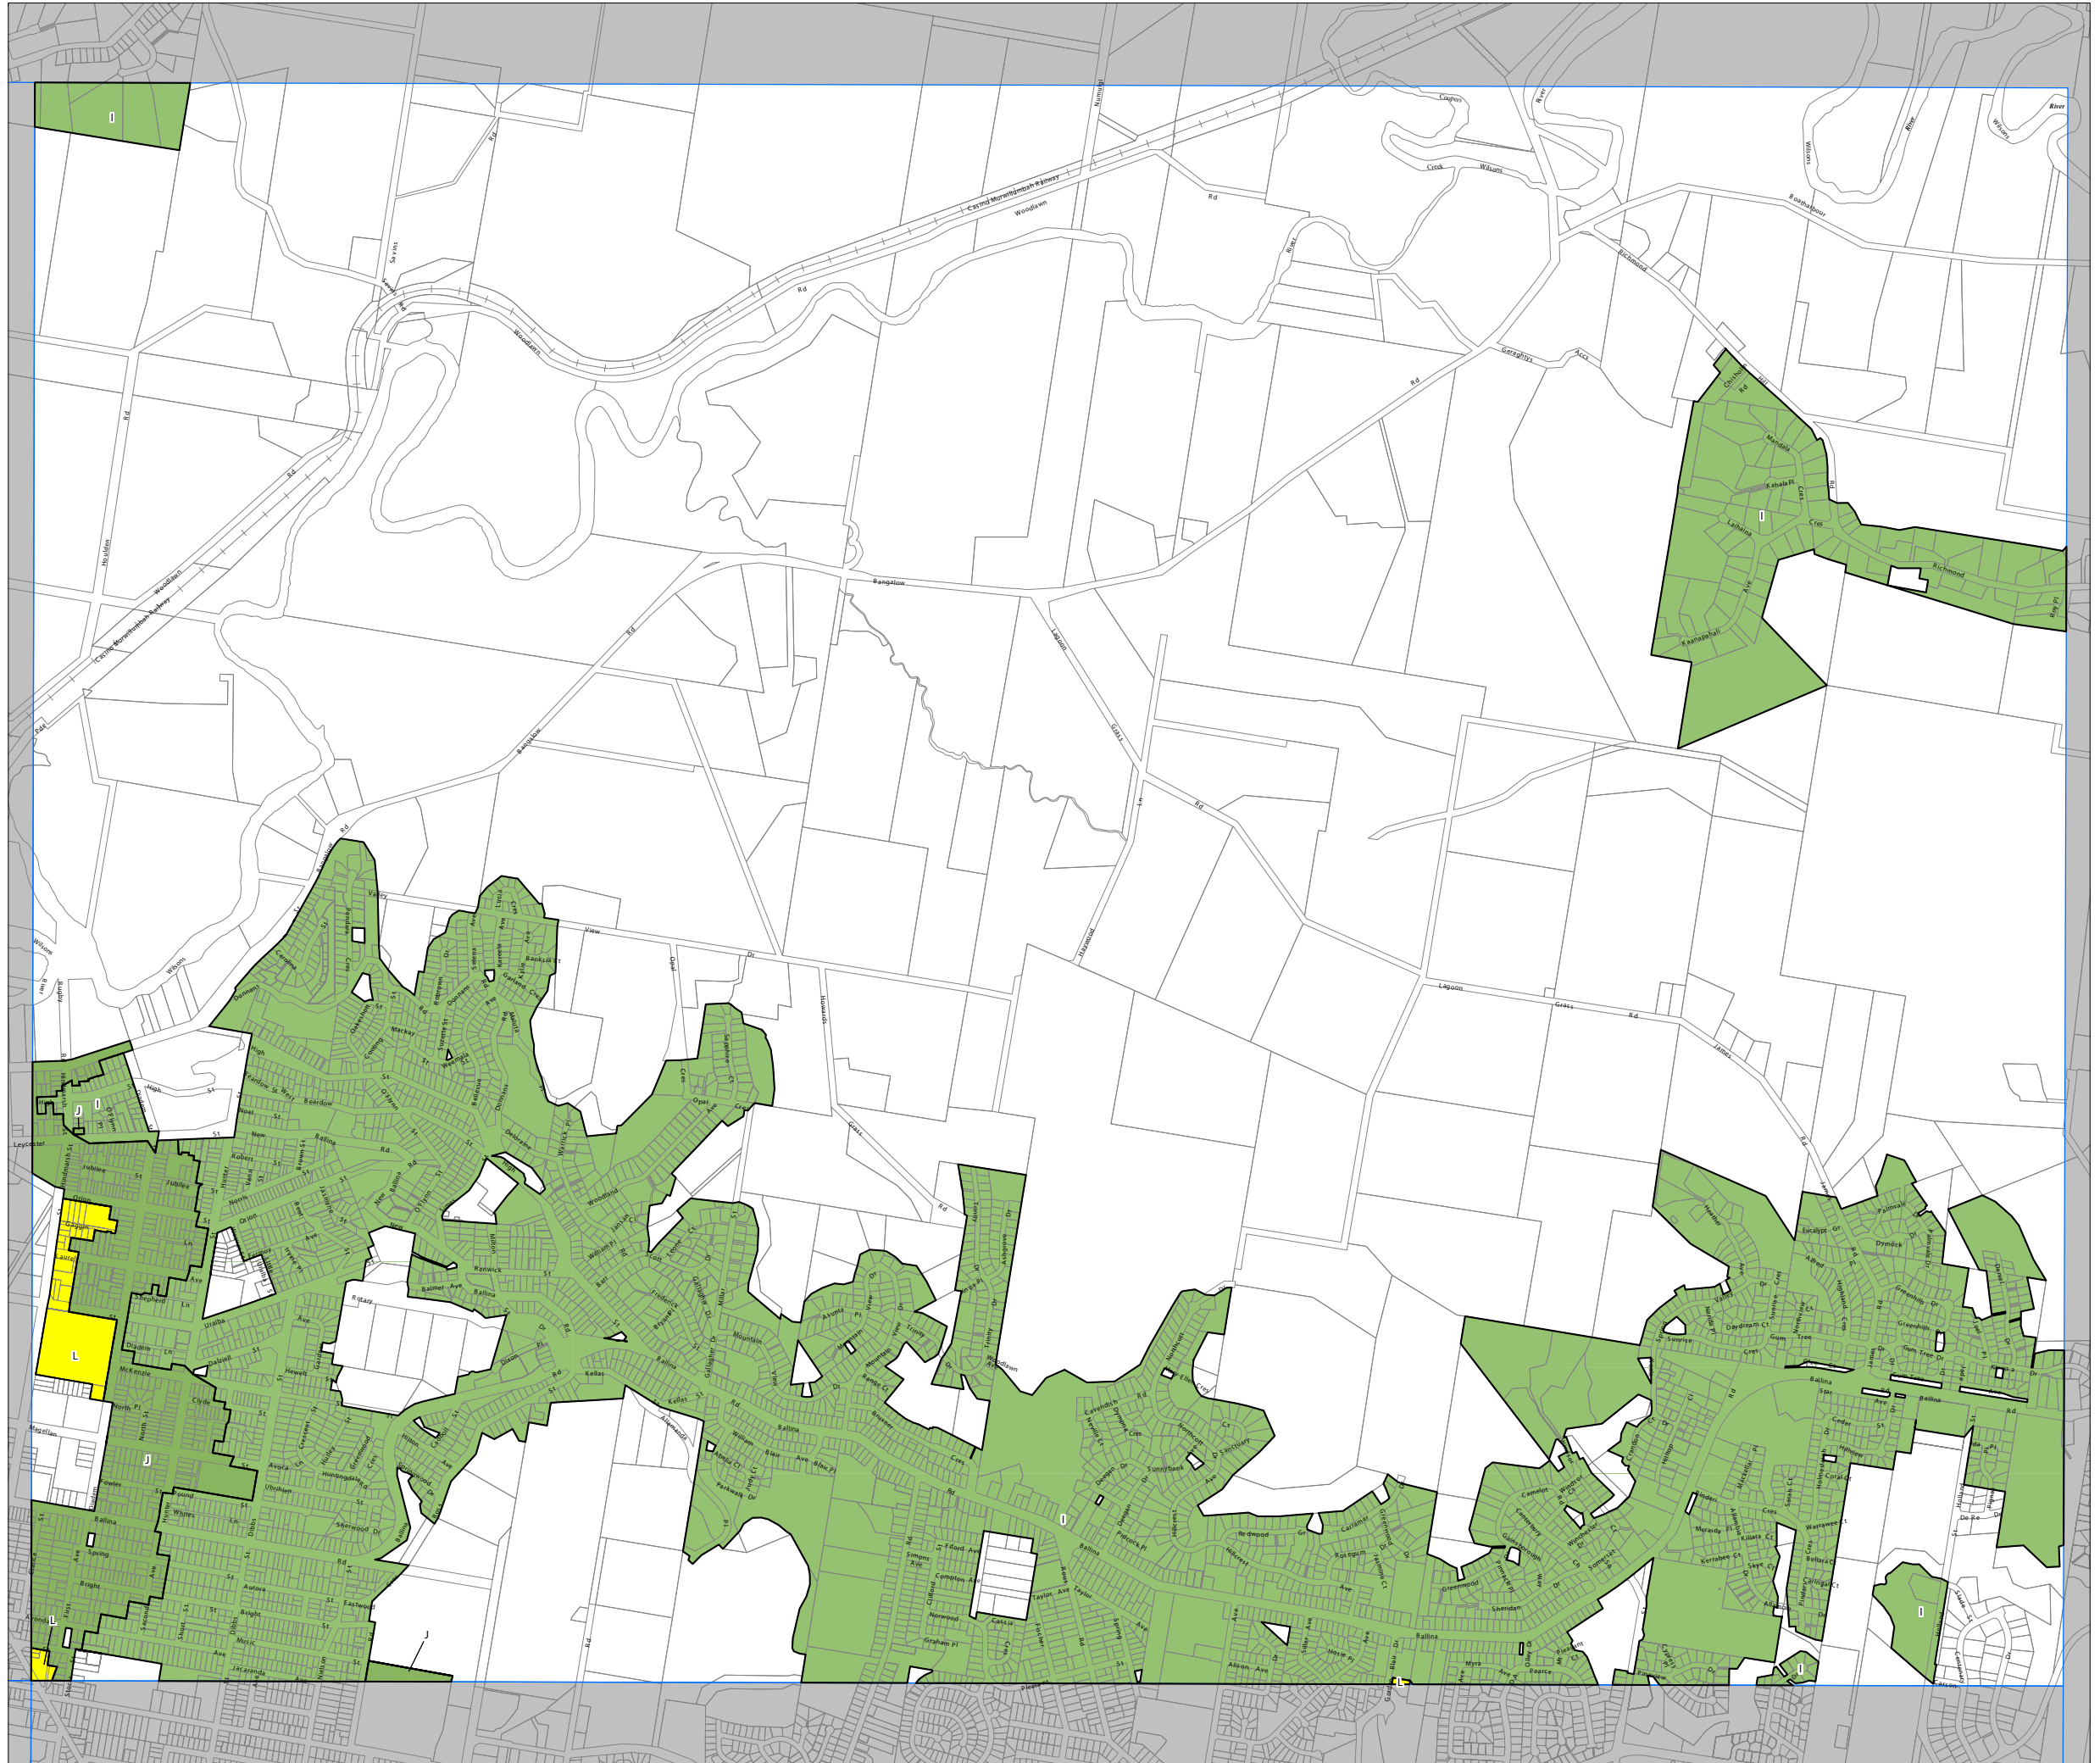

**Height Of Buildings Map**  
 - Sheet HOB\_005AB

Maximum Building Height (m)

I	8.5
J	9
L	11.5
N	14.5
P	17.5
Q	20.5

Cadastre

 Cadastre Base Data 01/08/2012 © Land and Property Information (LPI)  
 Addendum Data 01/08/2012 © Lismore City Council

0 200 400 600 800 Metres

Scale 1:20,000 @ A3

Projection GDA 1994  
 MGA Zone 56

Map Identification Number:  
 4850\_COM\_HOB\_005AB\_020\_20121218