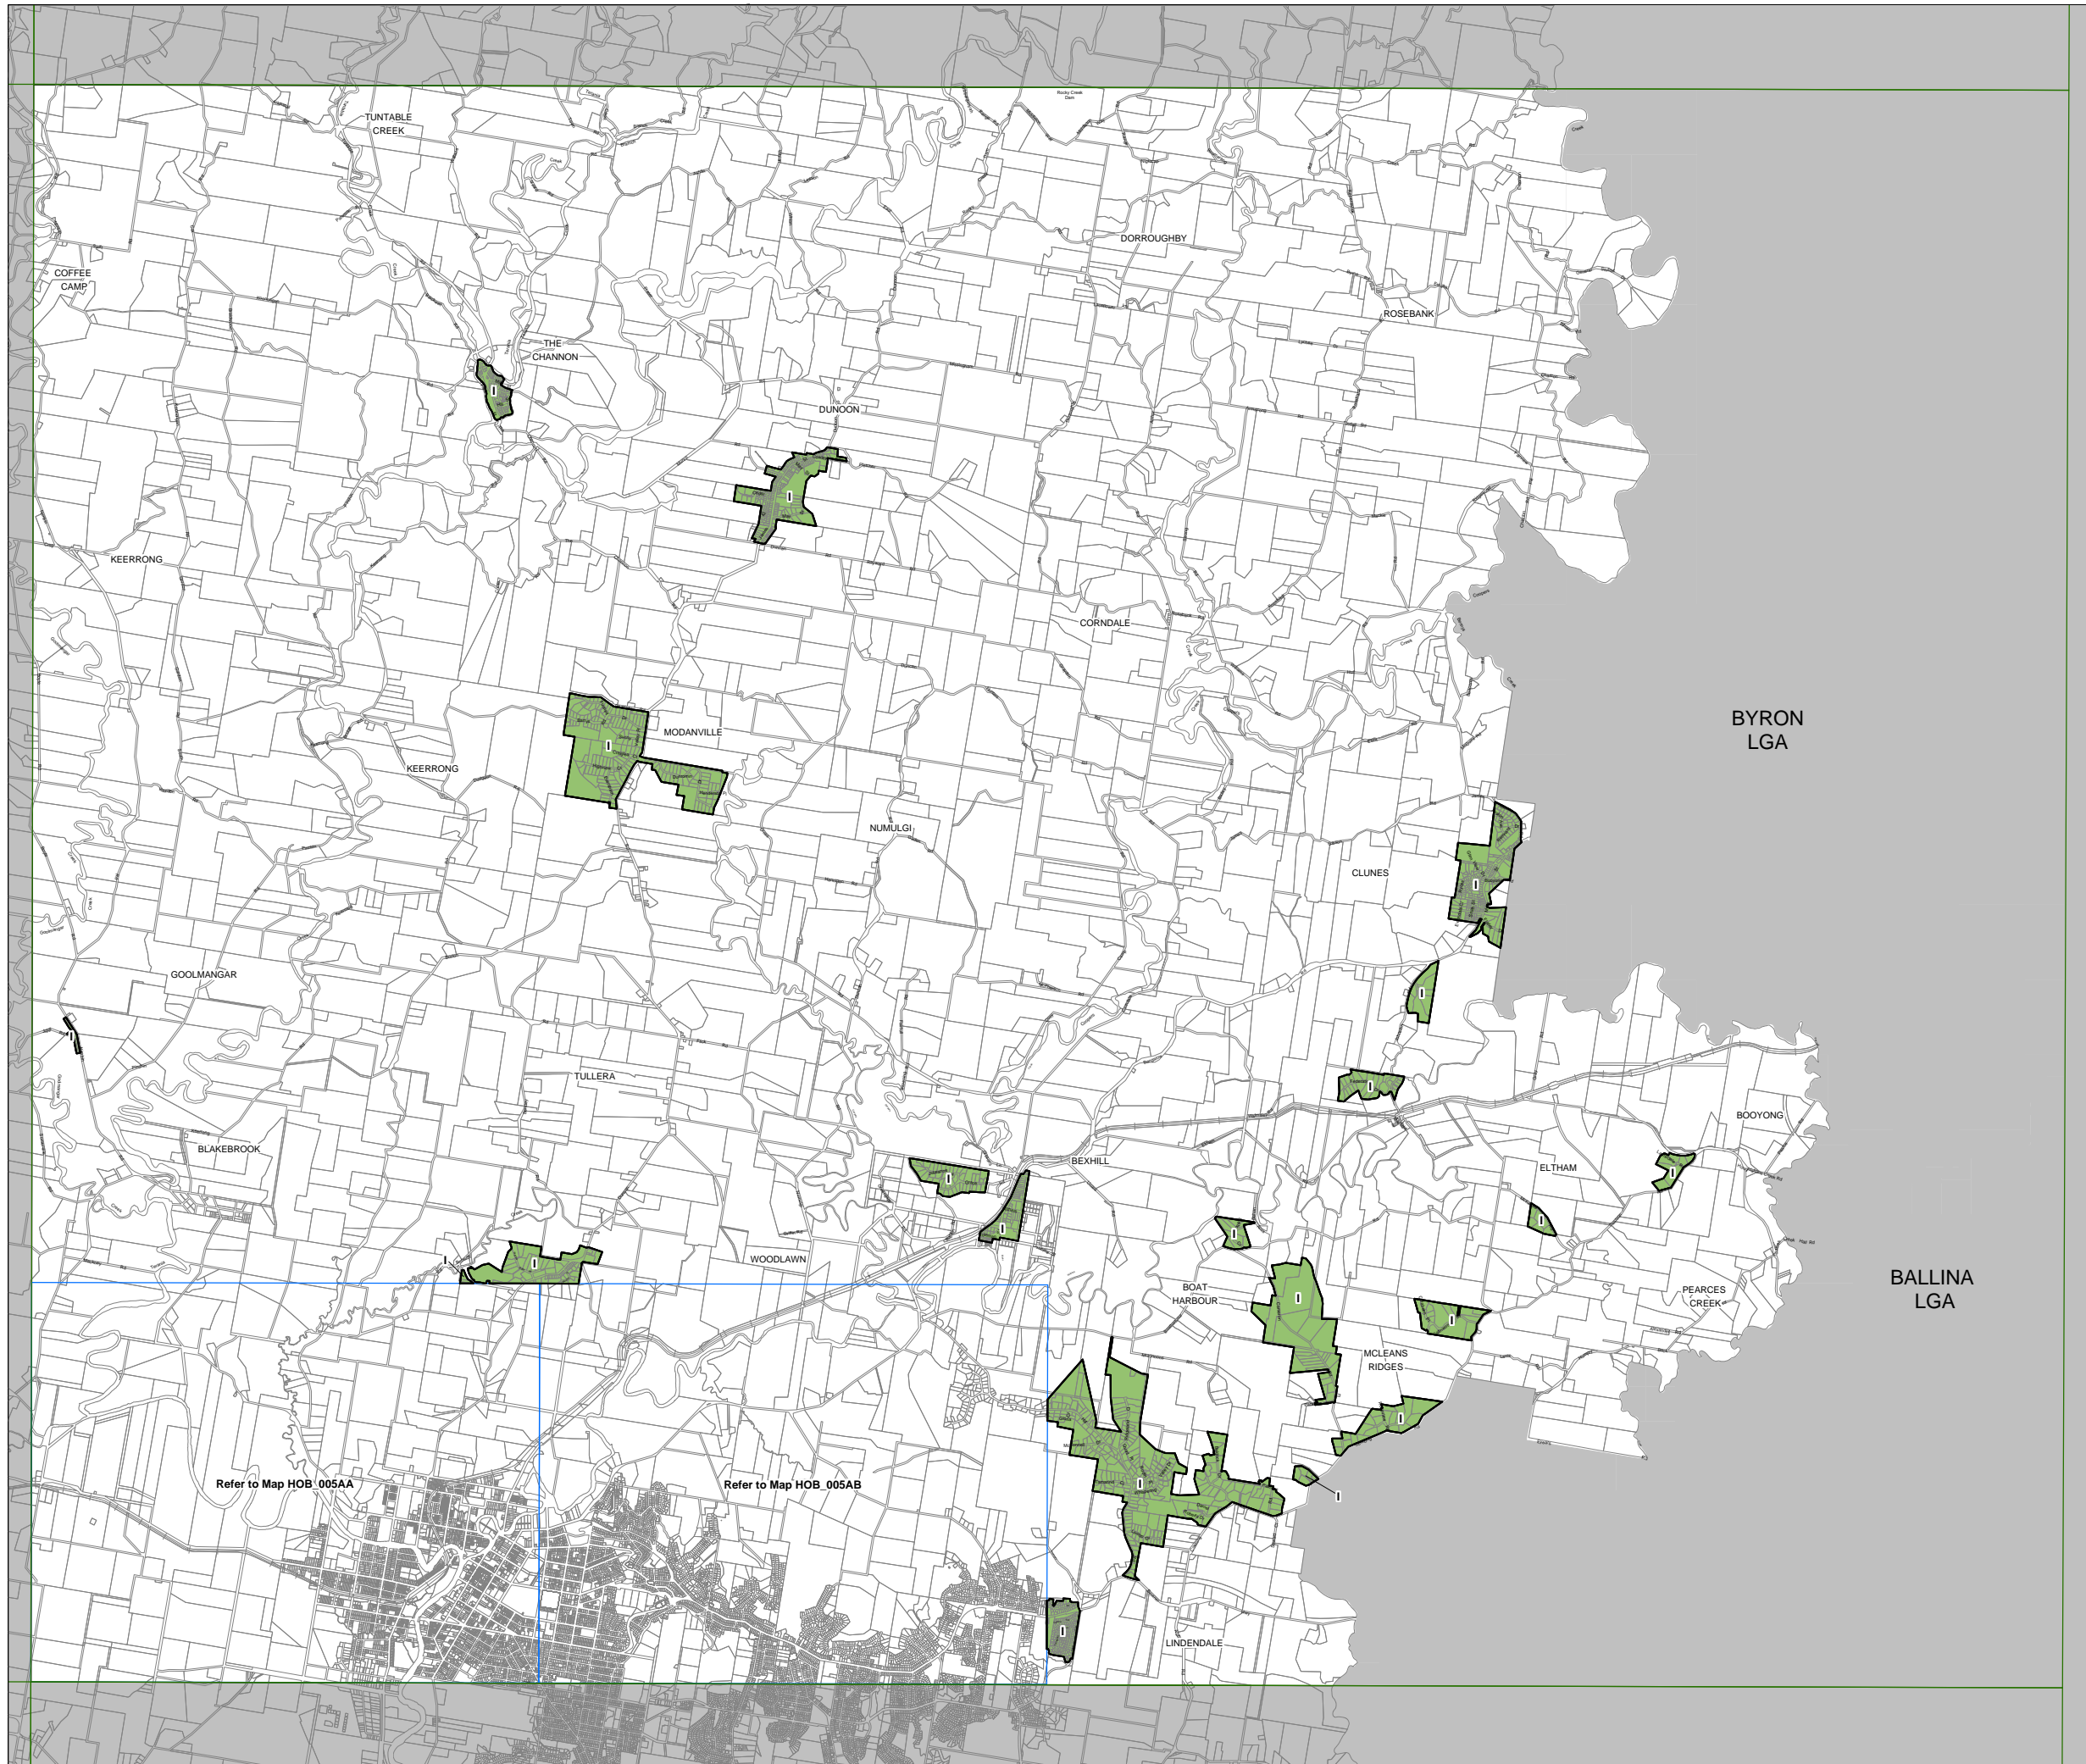

Height Of Buildings Map
 - Sheet HOB_005

Maximum Building Height (m)

I	8.5
J	9
L	11.5
N	14.5
P	17.5
Q	20.5

Cadastre

 Cadastre Base Data 24/07/2013 © Land and Property Information (LPI)

BYRON LGA

BALLINA LGA

Refer to Map HOB_005AA

Refer to Map HOB_005AB