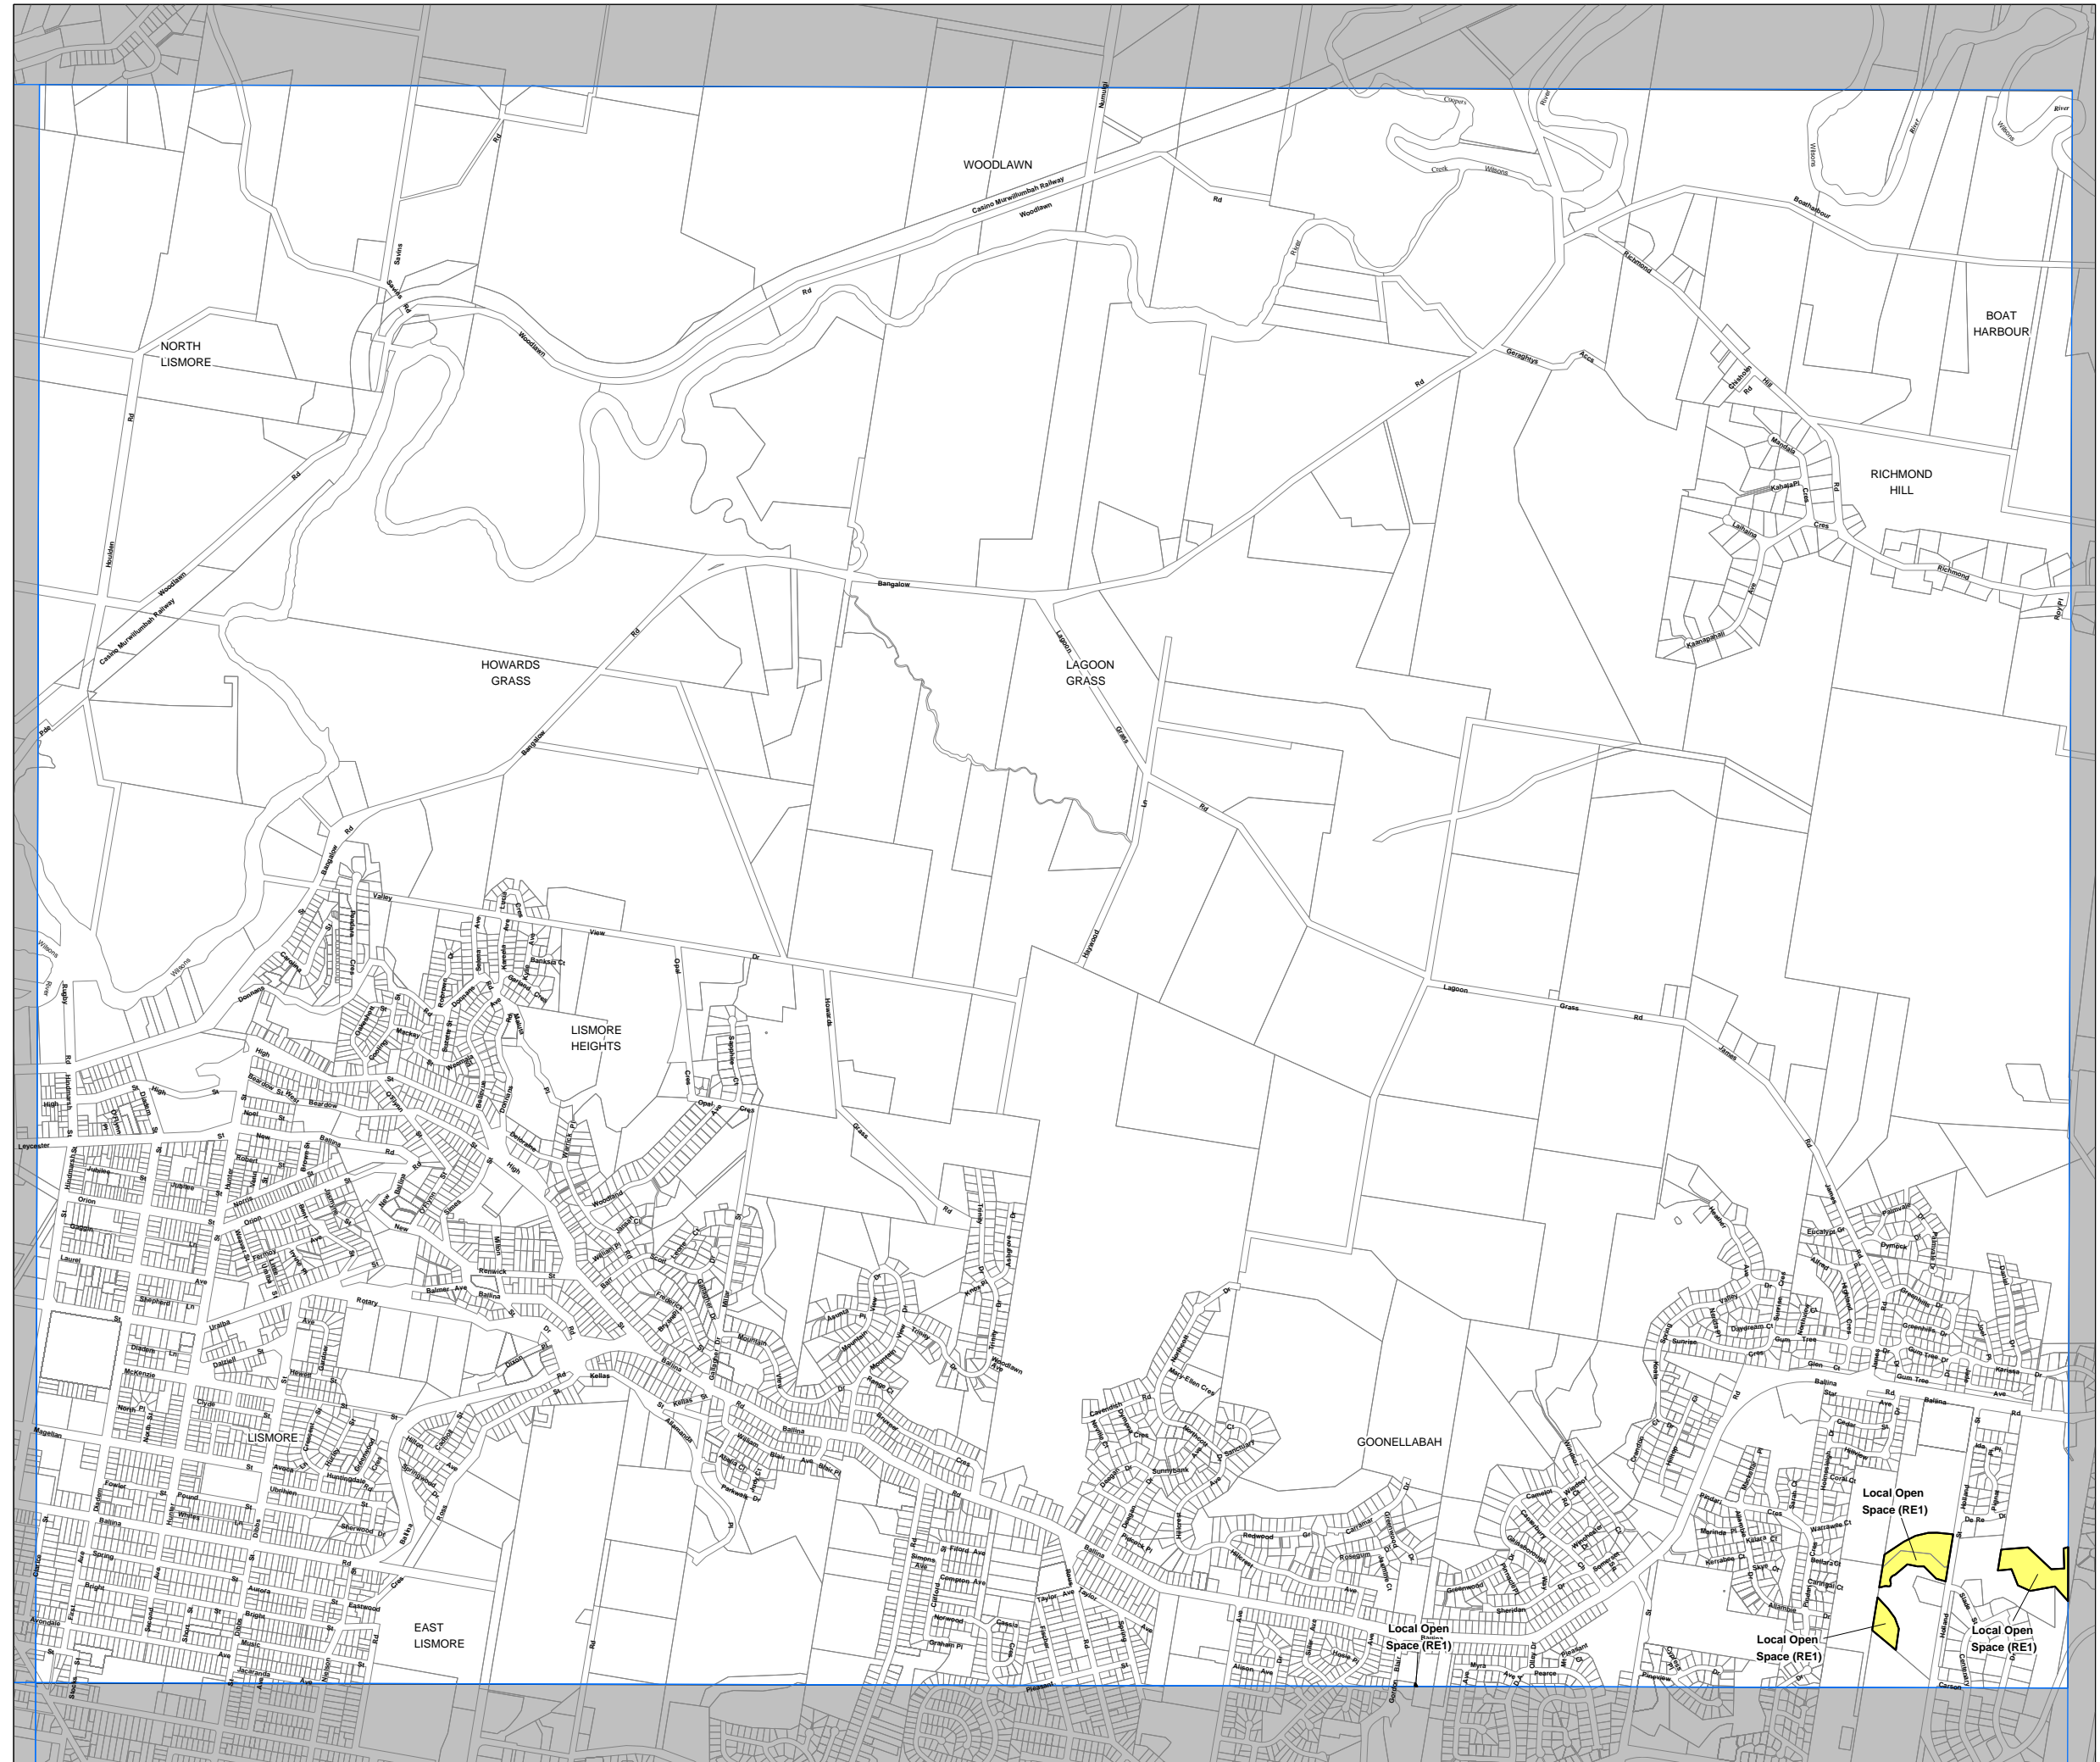

**Lismore
Local Environmental
Plan 2012**

**Land Reservation Acquisition Map
- Sheet LRA_005AB**

Land Reservation Acquisition

- Local Open Space (RE1)
- Proposed Dunoon Dam Inundation Area (RU1)
- Proposed Dunoon Dam Inundation Area (W1)

Cadastre

Cadastre Base Data 14/11/2013 © Land and Property Information (LPI)

Projection GDA 1994
MGA Zone 56

Map Identification Number:
4850_COM_LRA_005AB_020_20140130