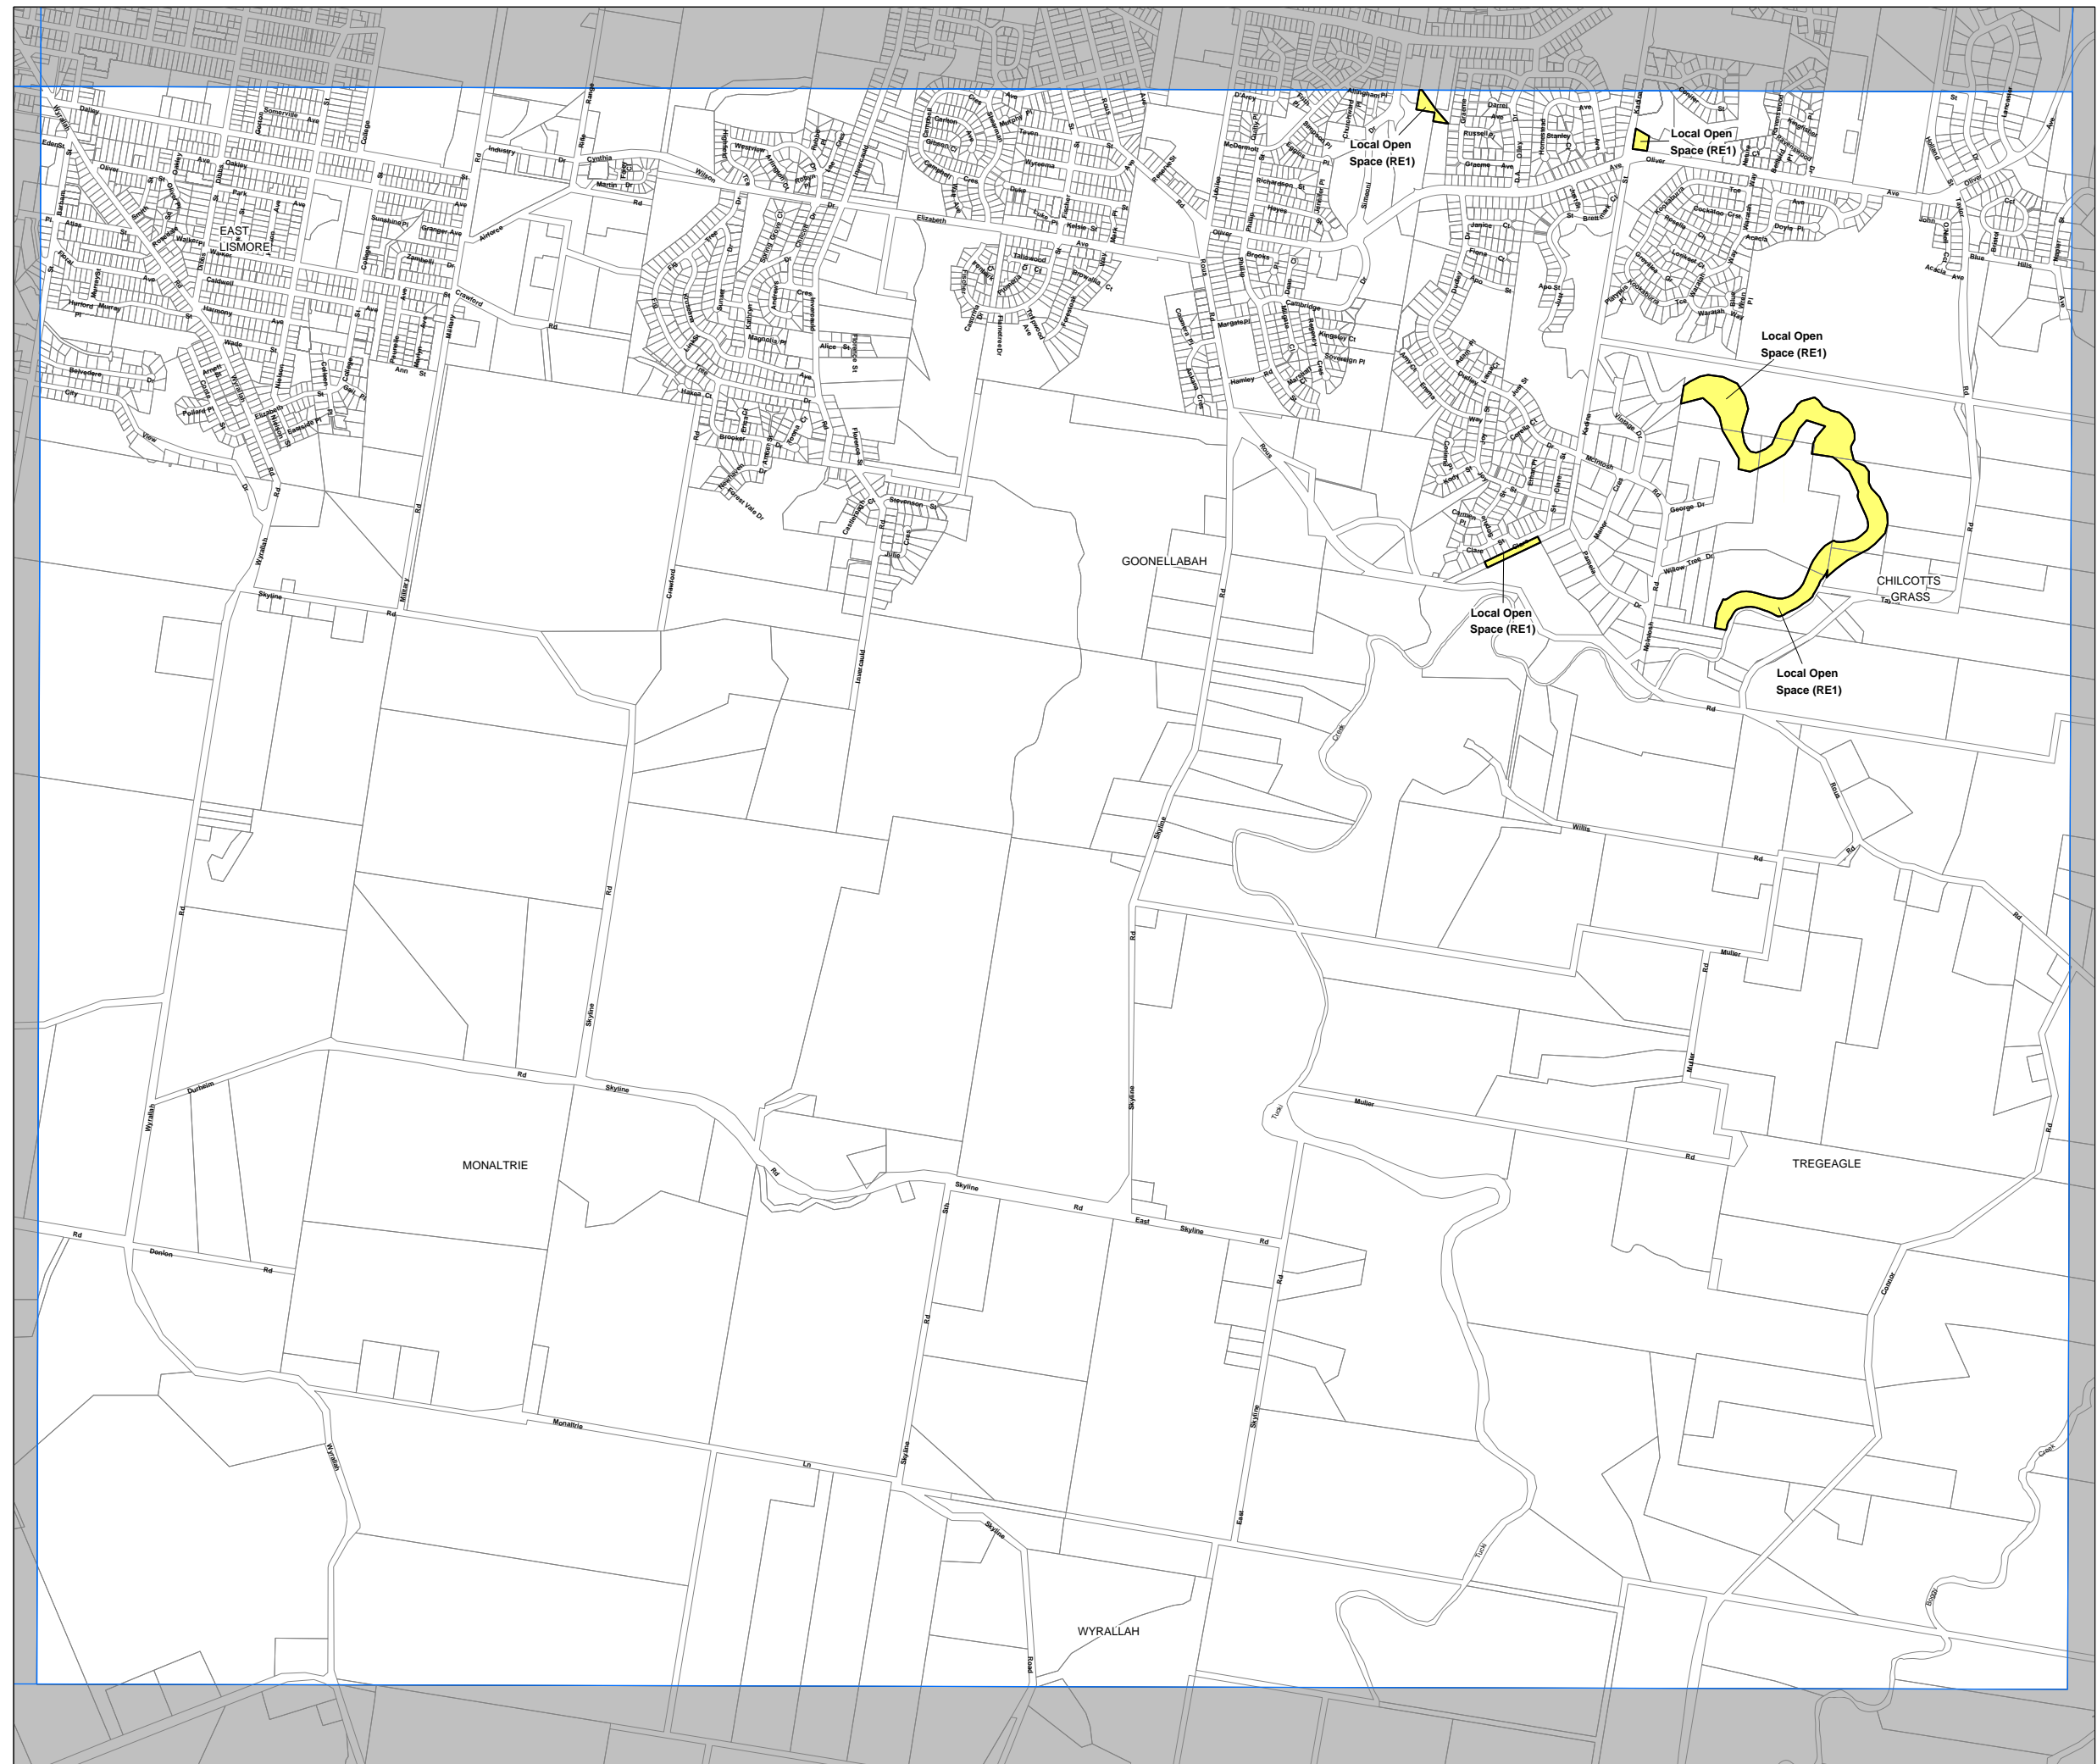

Land Reservation Acquisition Map
- Sheet LRA_006AB

Land Reservation Acquisition

-  Local Open Space (RE1)
-  Proposed Dunoon Dam Inundation Area (RU1)
-  Proposed Dunoon Dam Inundation Area (W1)

Cadastre

 Cadastre Base Data 14/11/2013 © Land and Property Information (LPI)

Projection GDA 1994
MGA Zone 56