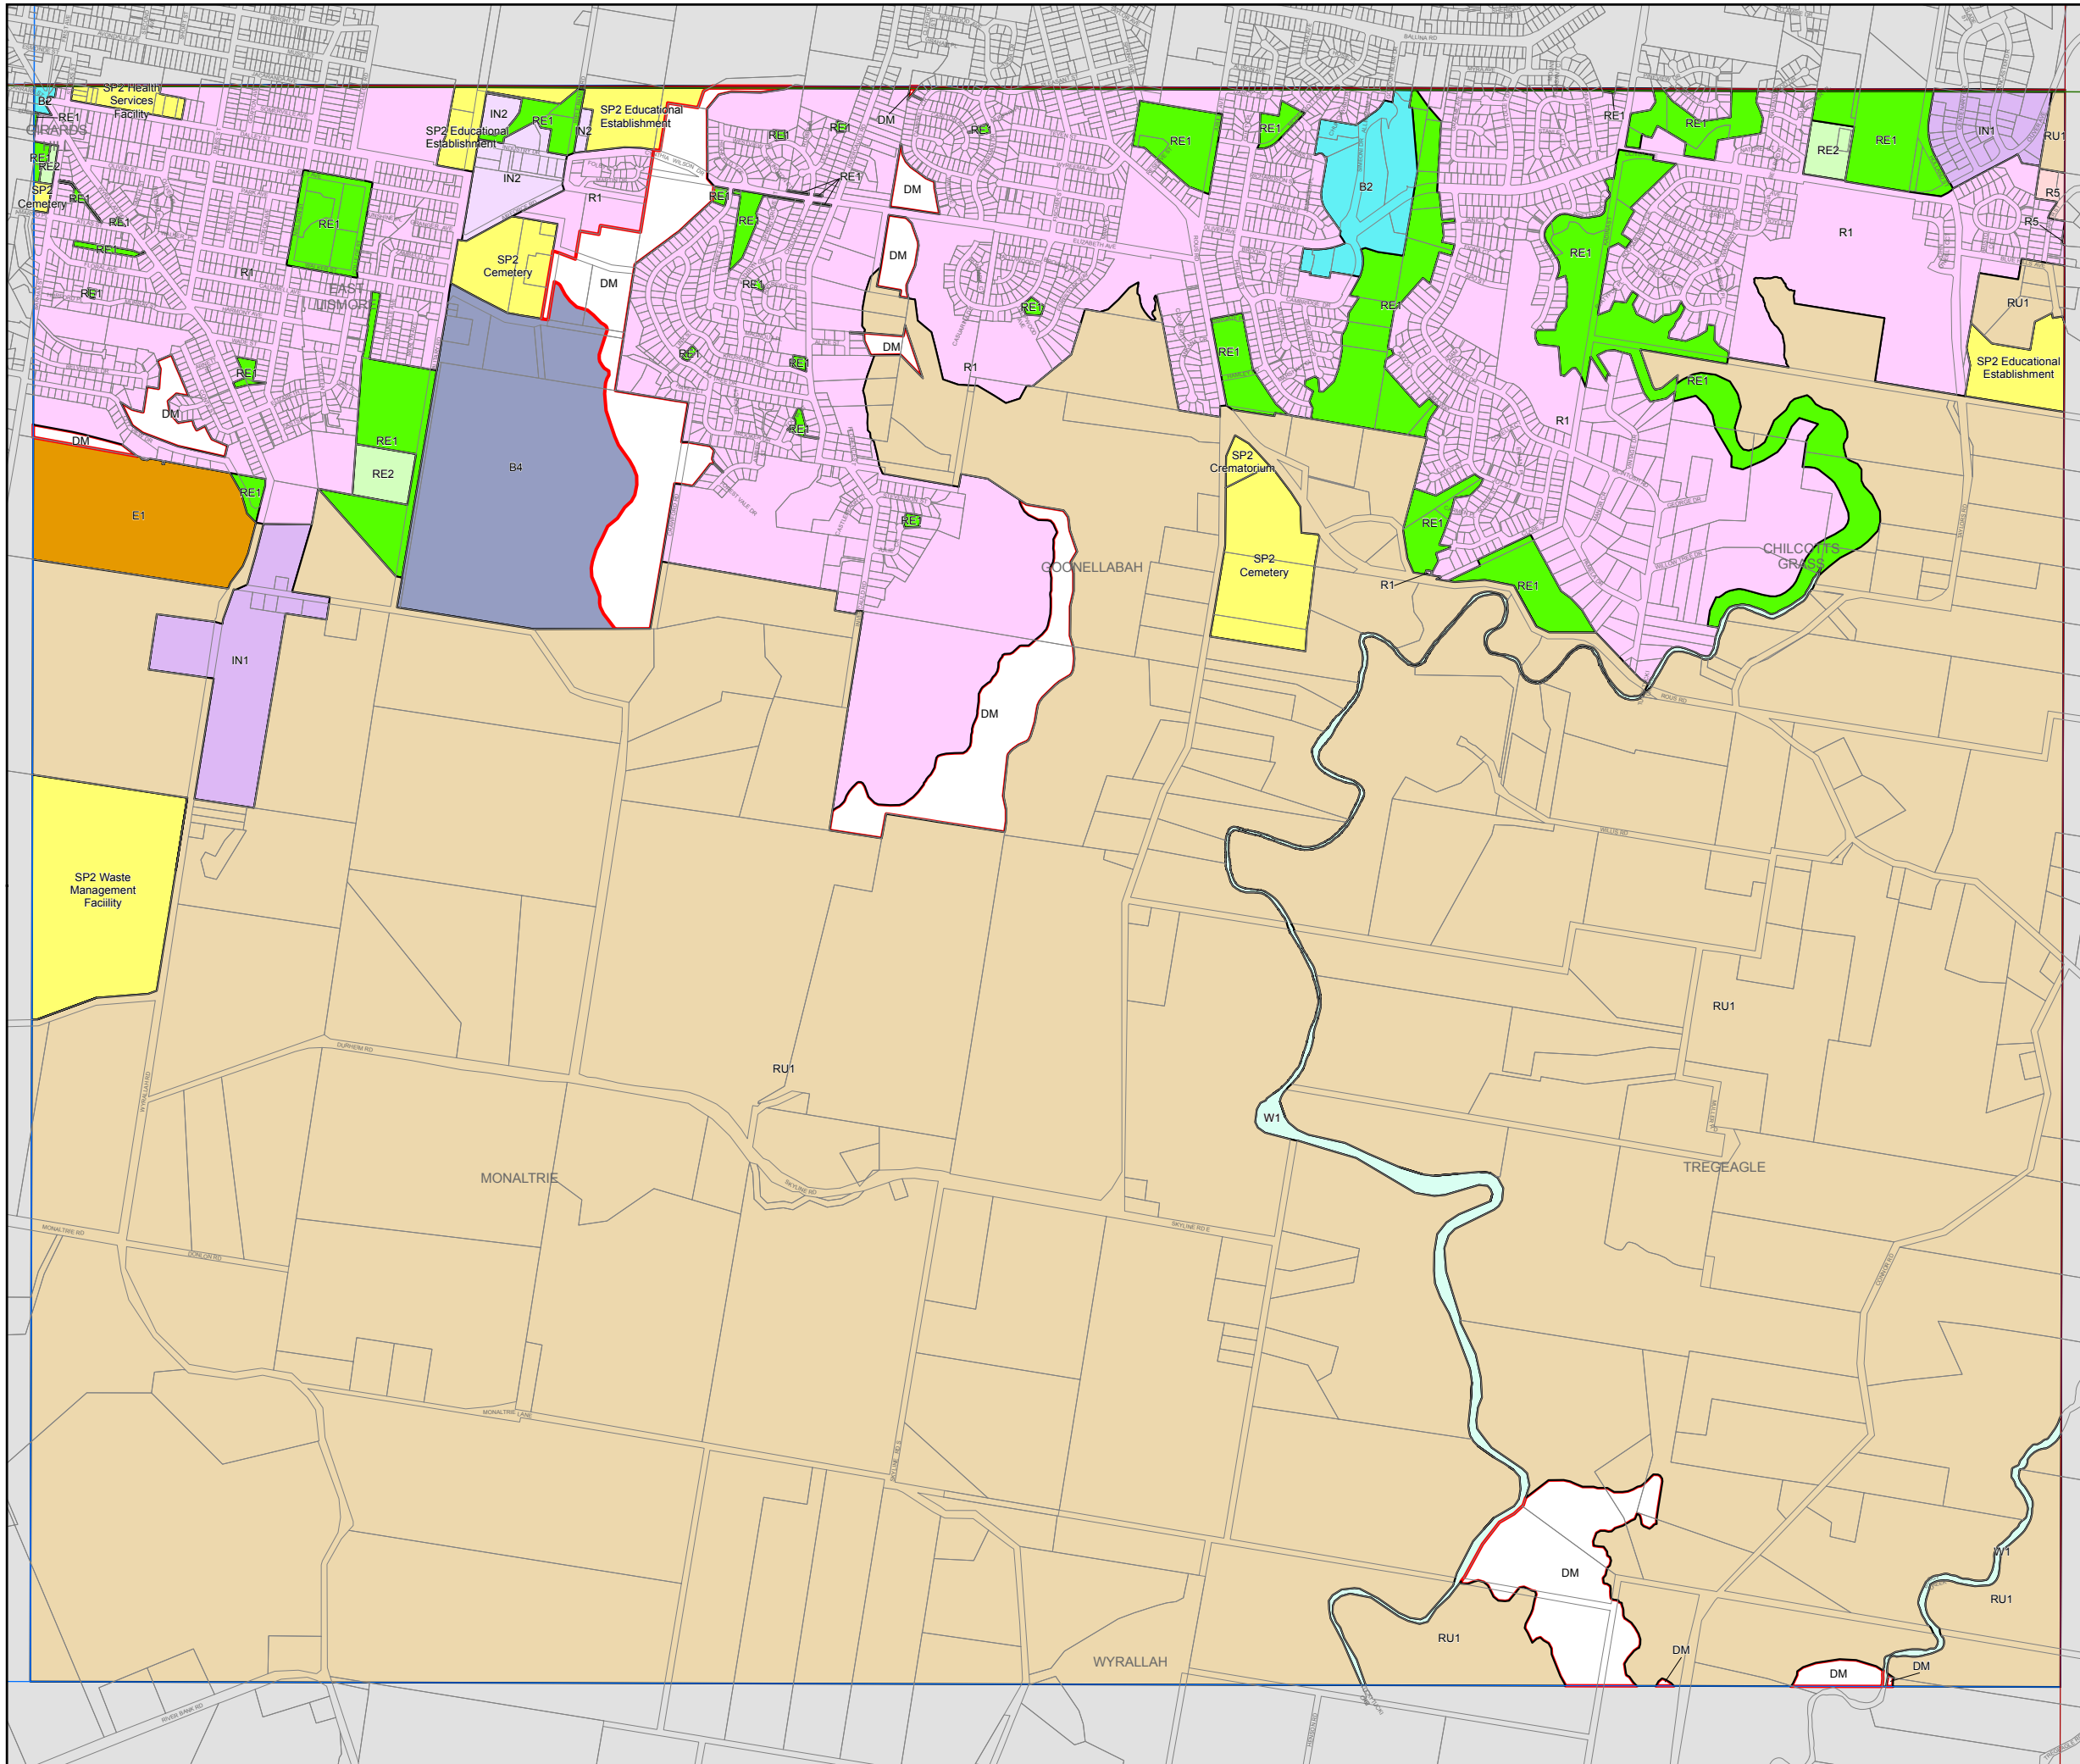

Lismore Local Environmental Plan 2012

Land Zoning Map - Sheet LZN_006AB

Zone

- B1 Neighbourhood Centre
- B2 Local Centre
- B3 Commercial Core
- B4 Mixed Use
- B6 Enterprise Corridor
- E1 National Parks and Nature Reserves
- IN1 General Industrial
- IN2 Light Industrial
- R1 General Residential
- R2 Low Density Residential
- R5 Large Lot Residential
- RE1 Public Recreation
- RE2 Private Recreation
- RU1 Primary Production
- RU2 Rural Landscape
- RU3 Forestry
- RU5 Village
- SP2 Infrastructure
- W1 Natural Waterways
- W2 Recreational Waterways
- DM Deferred Matter

Cadastre

- Cadastre 24/07/2013 © Land and Property Information (LPI)

0 200 400 600 Metres

Scale: 1:20,000 @ A3

Projection: GDA 1994
MGA Zone 56