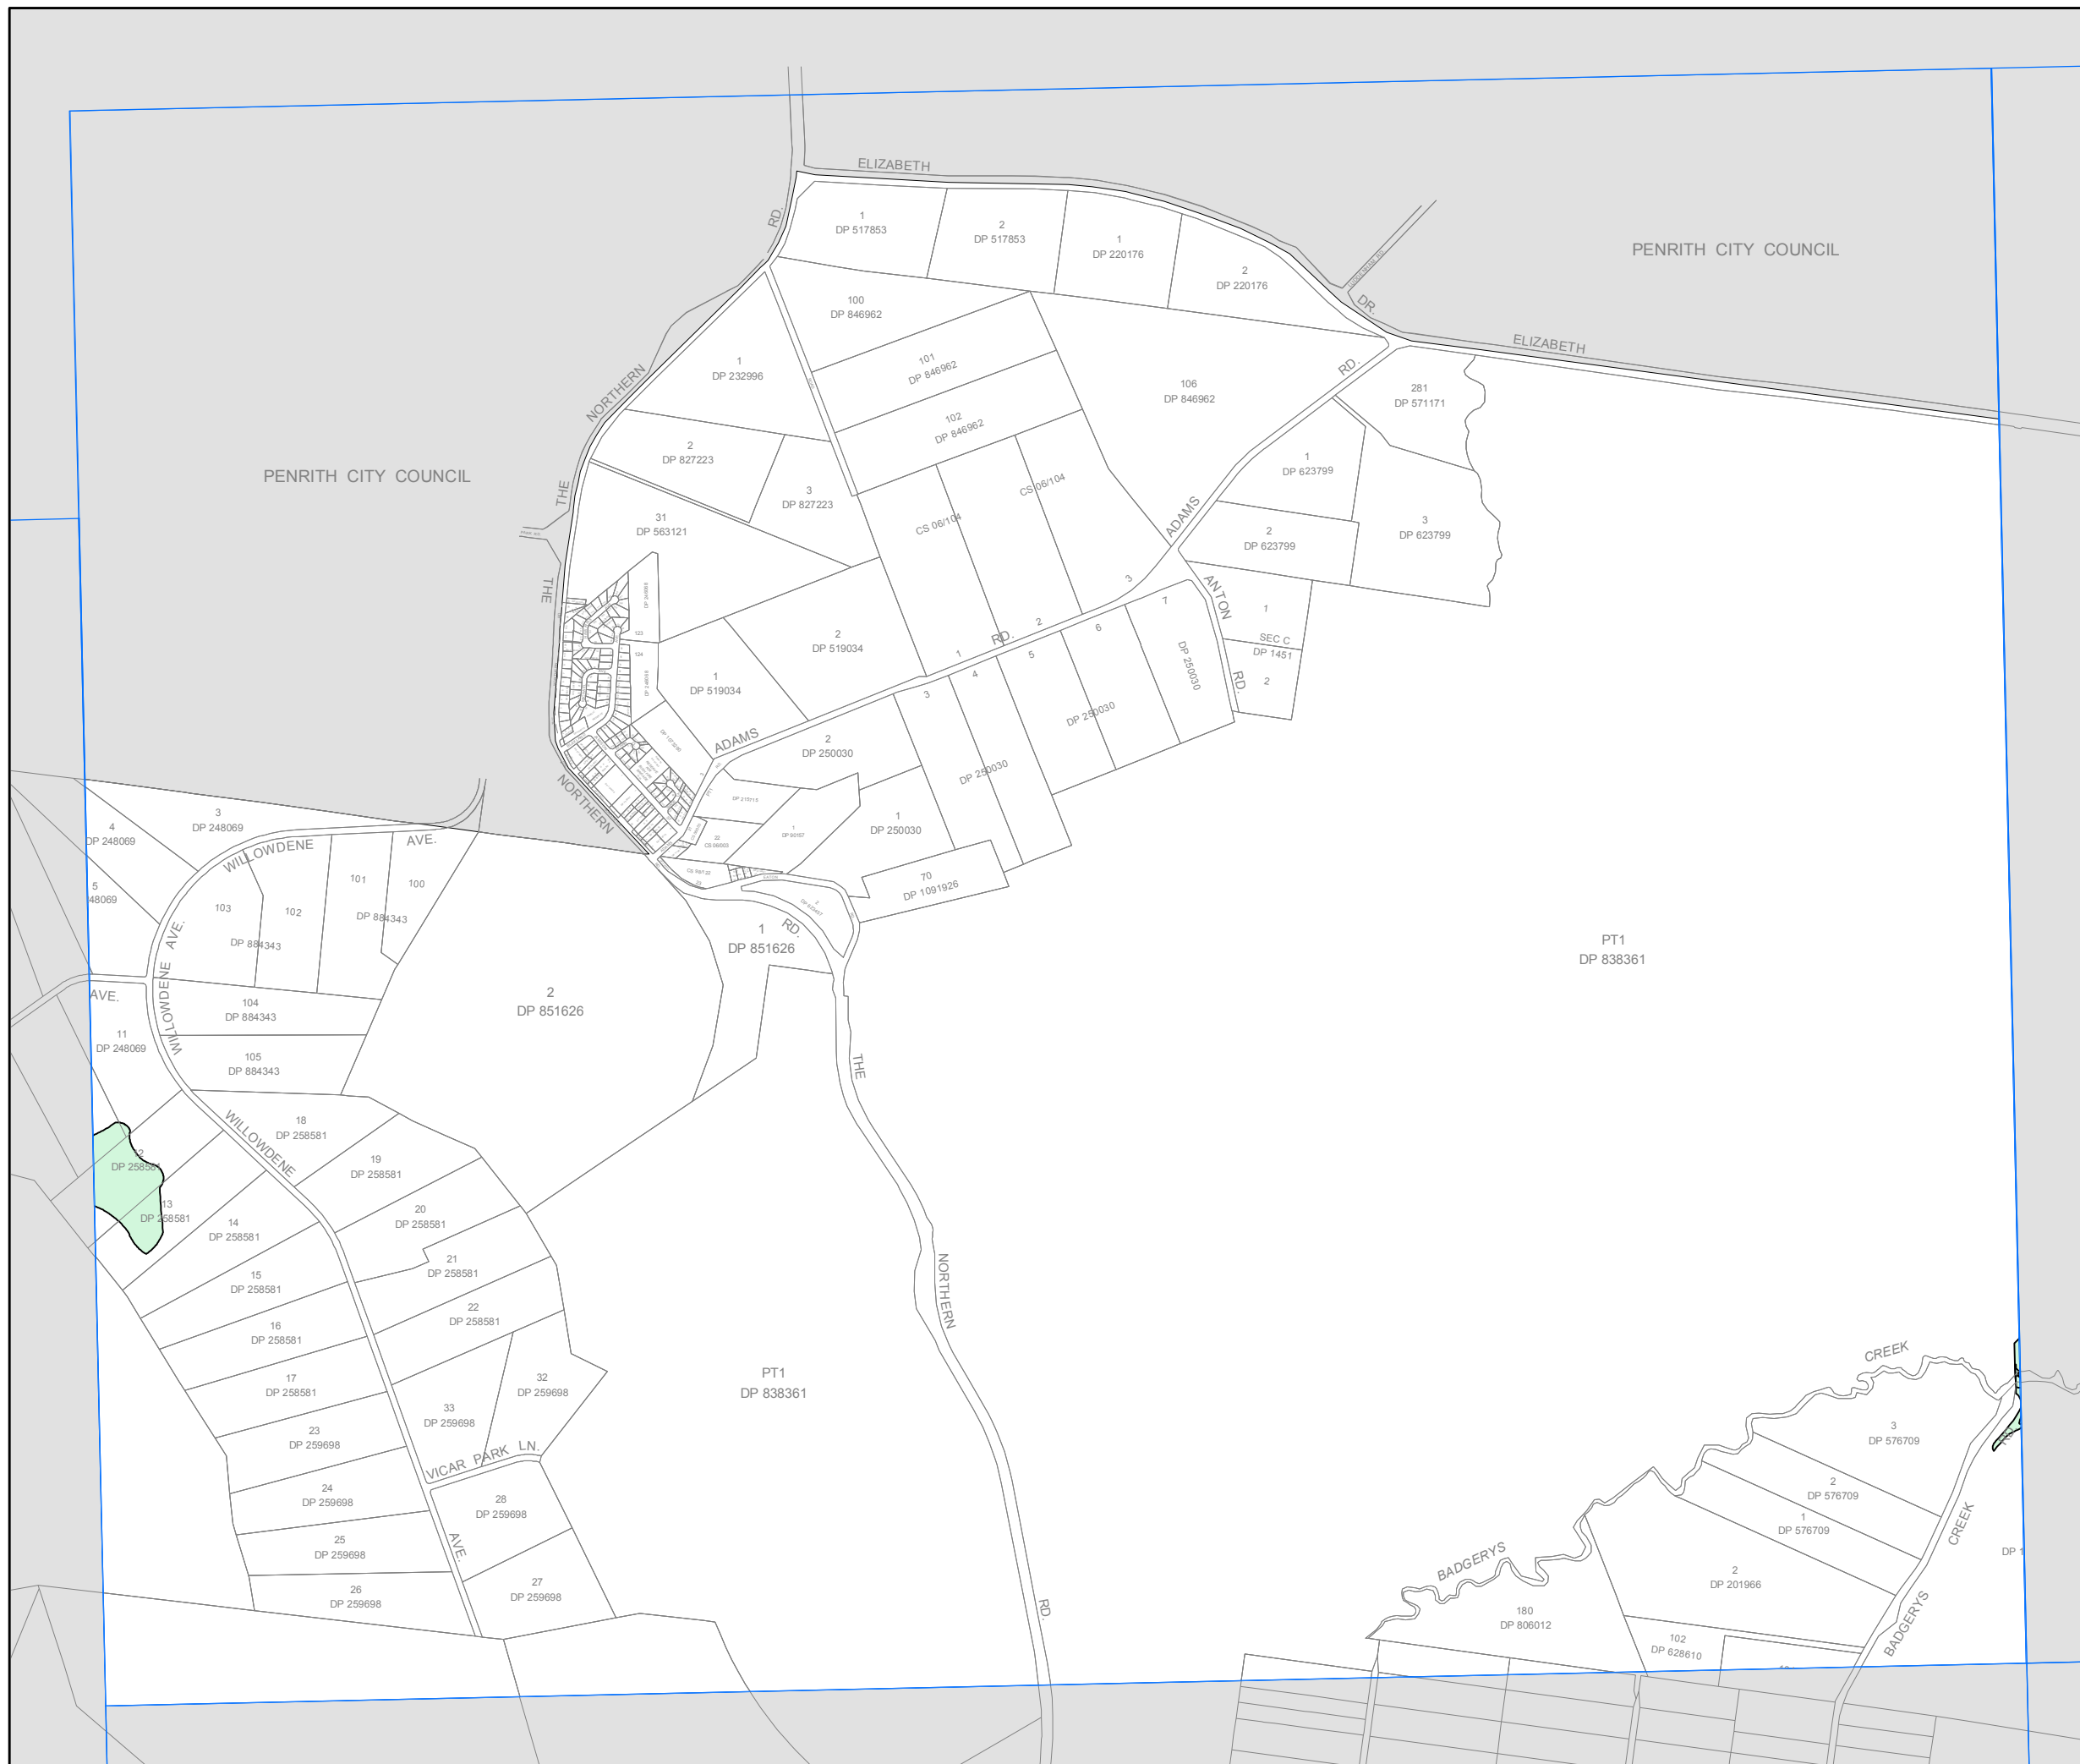

Liverpool Local Environmental Plan 2008

Flood planning area map - sheet FLD-003

Residential flood planning area

Flood policy area

Cadastre

Cadastre 15/8/2008 © Dept of Lands

Projection GDA 1994
MGA Zone 56
Map identification number:
4900_COM_FLD_003_020_20080815