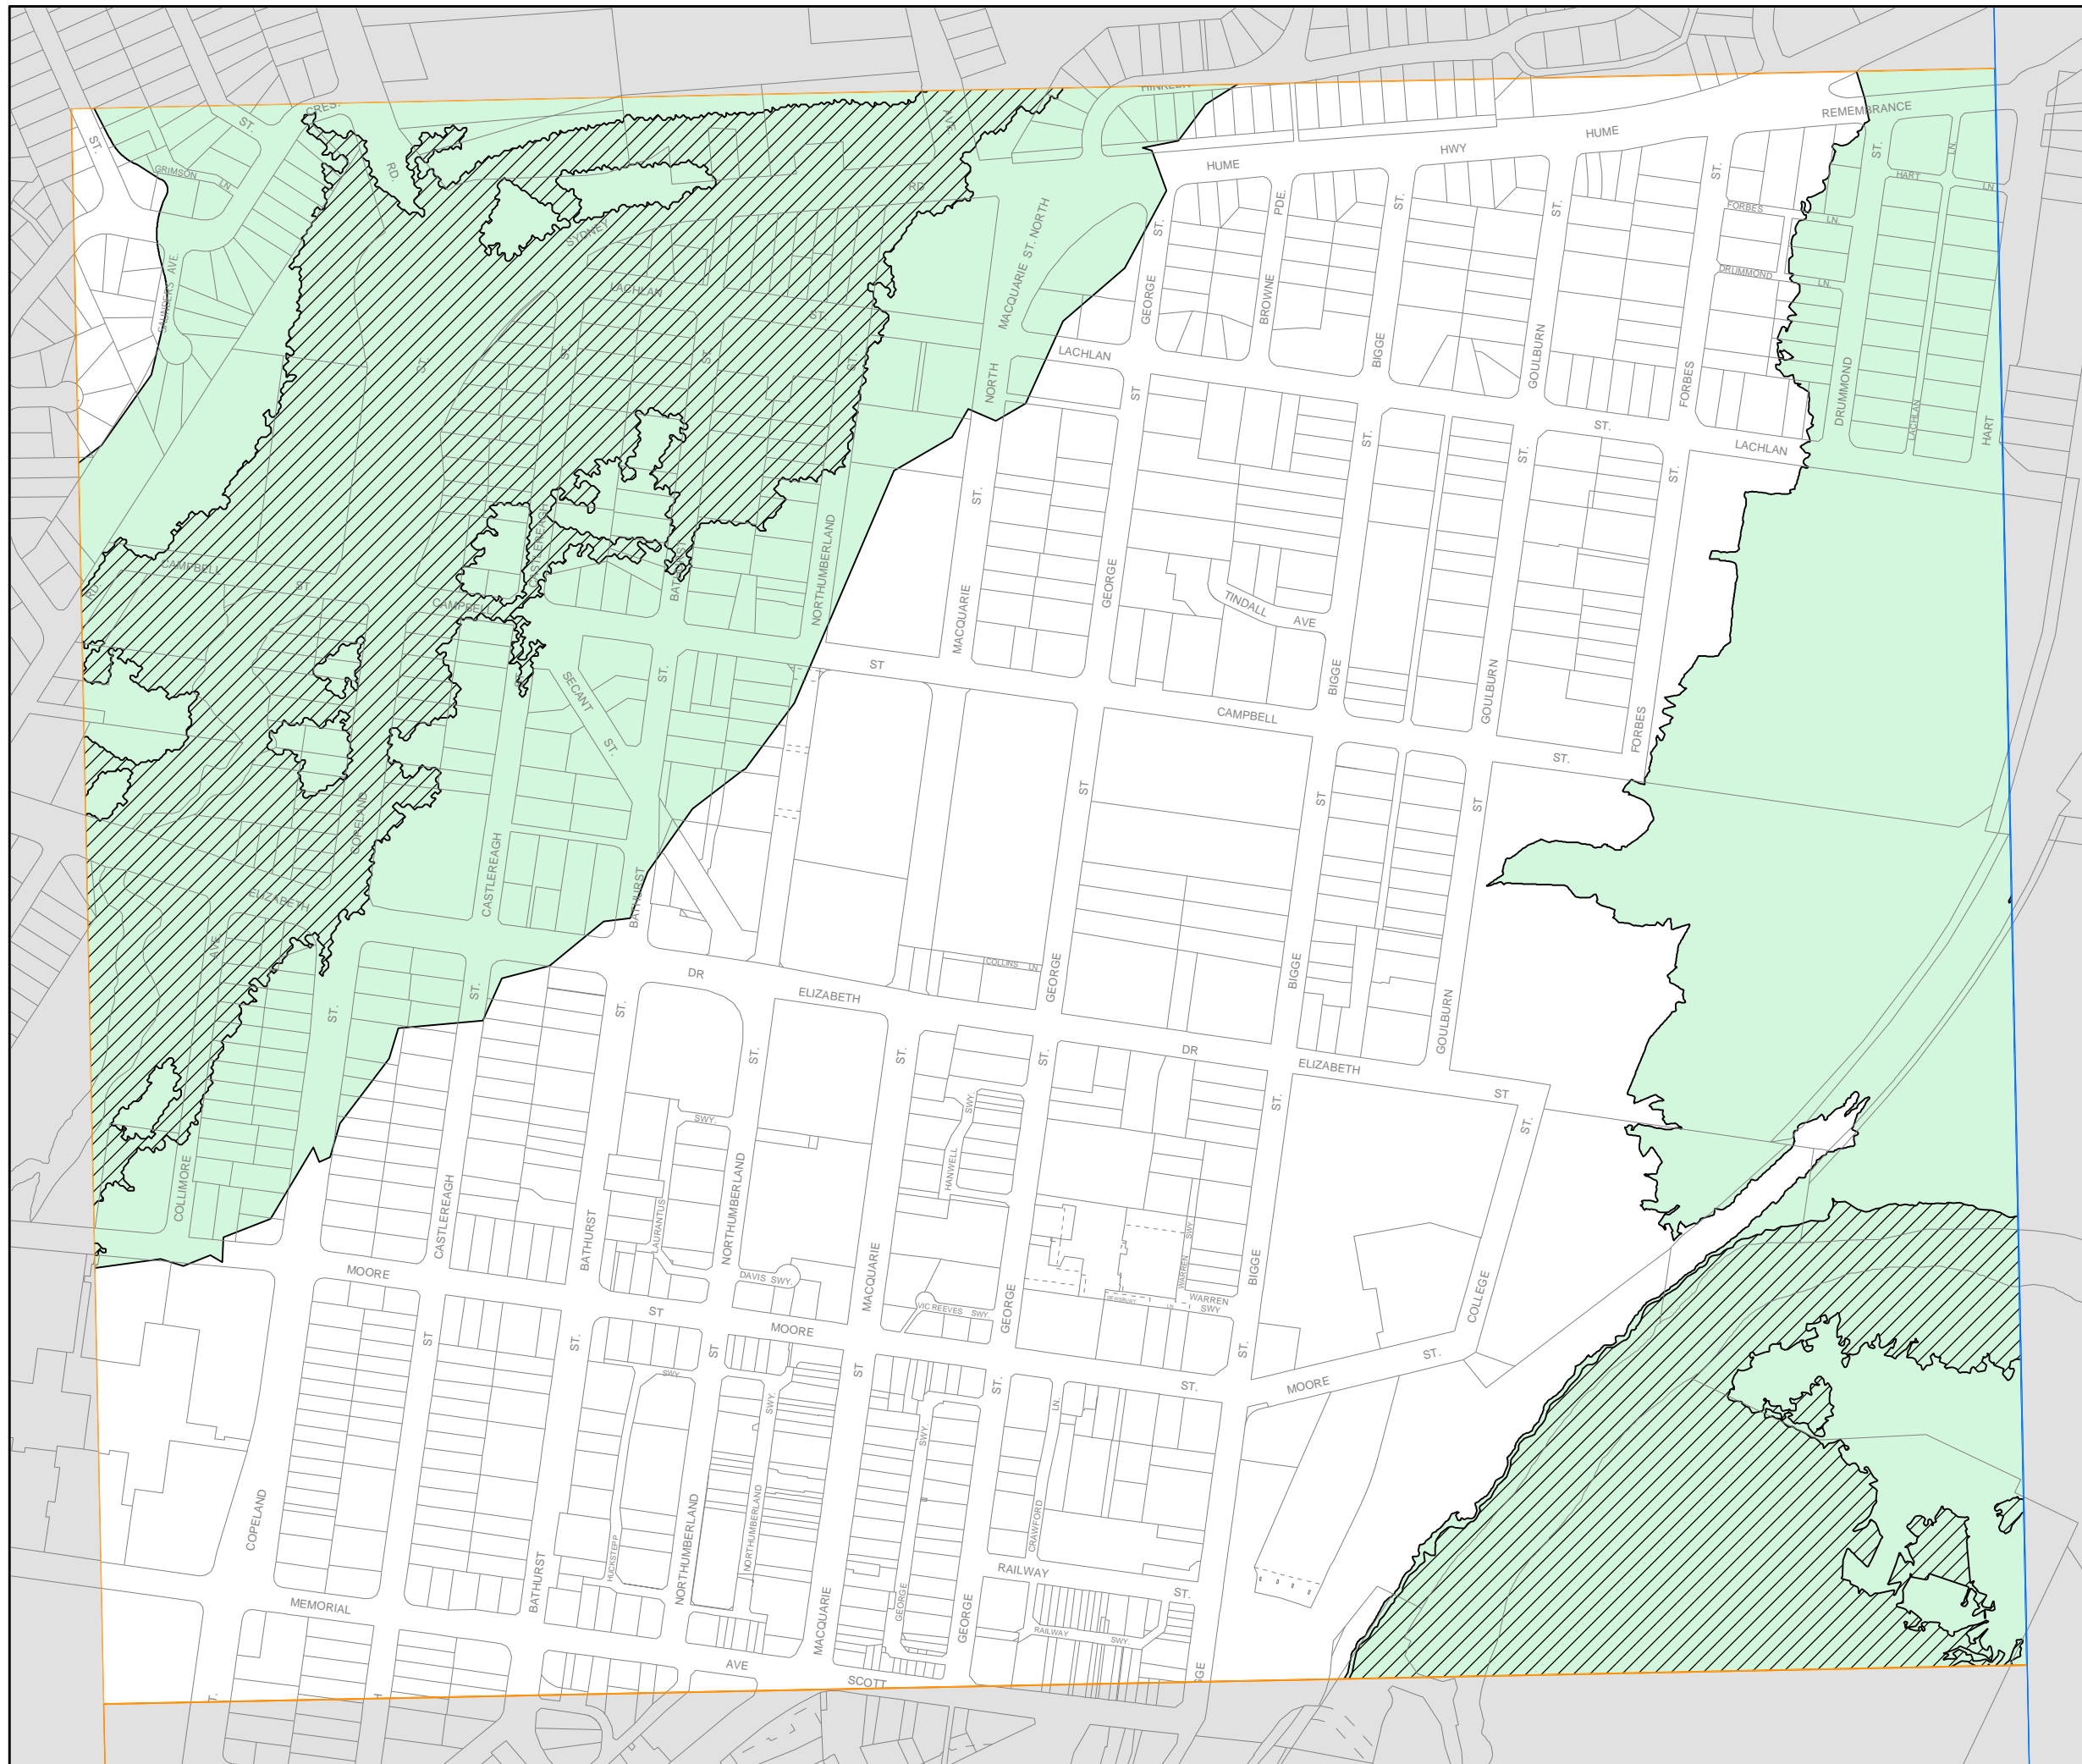

Liverpool Local Environmental Plan 2008

Flood planning area map - sheet FLD-011

- Flood planning area
- Flood prone land

Cadastre
 Cadastre 28/2/2013 © Land and Property Information

Scale: 1:5,000 @ A3

Projection GDA 1994
MGA Zone 56

Map identification number:
4900_COM_FLD_011_005_20140310