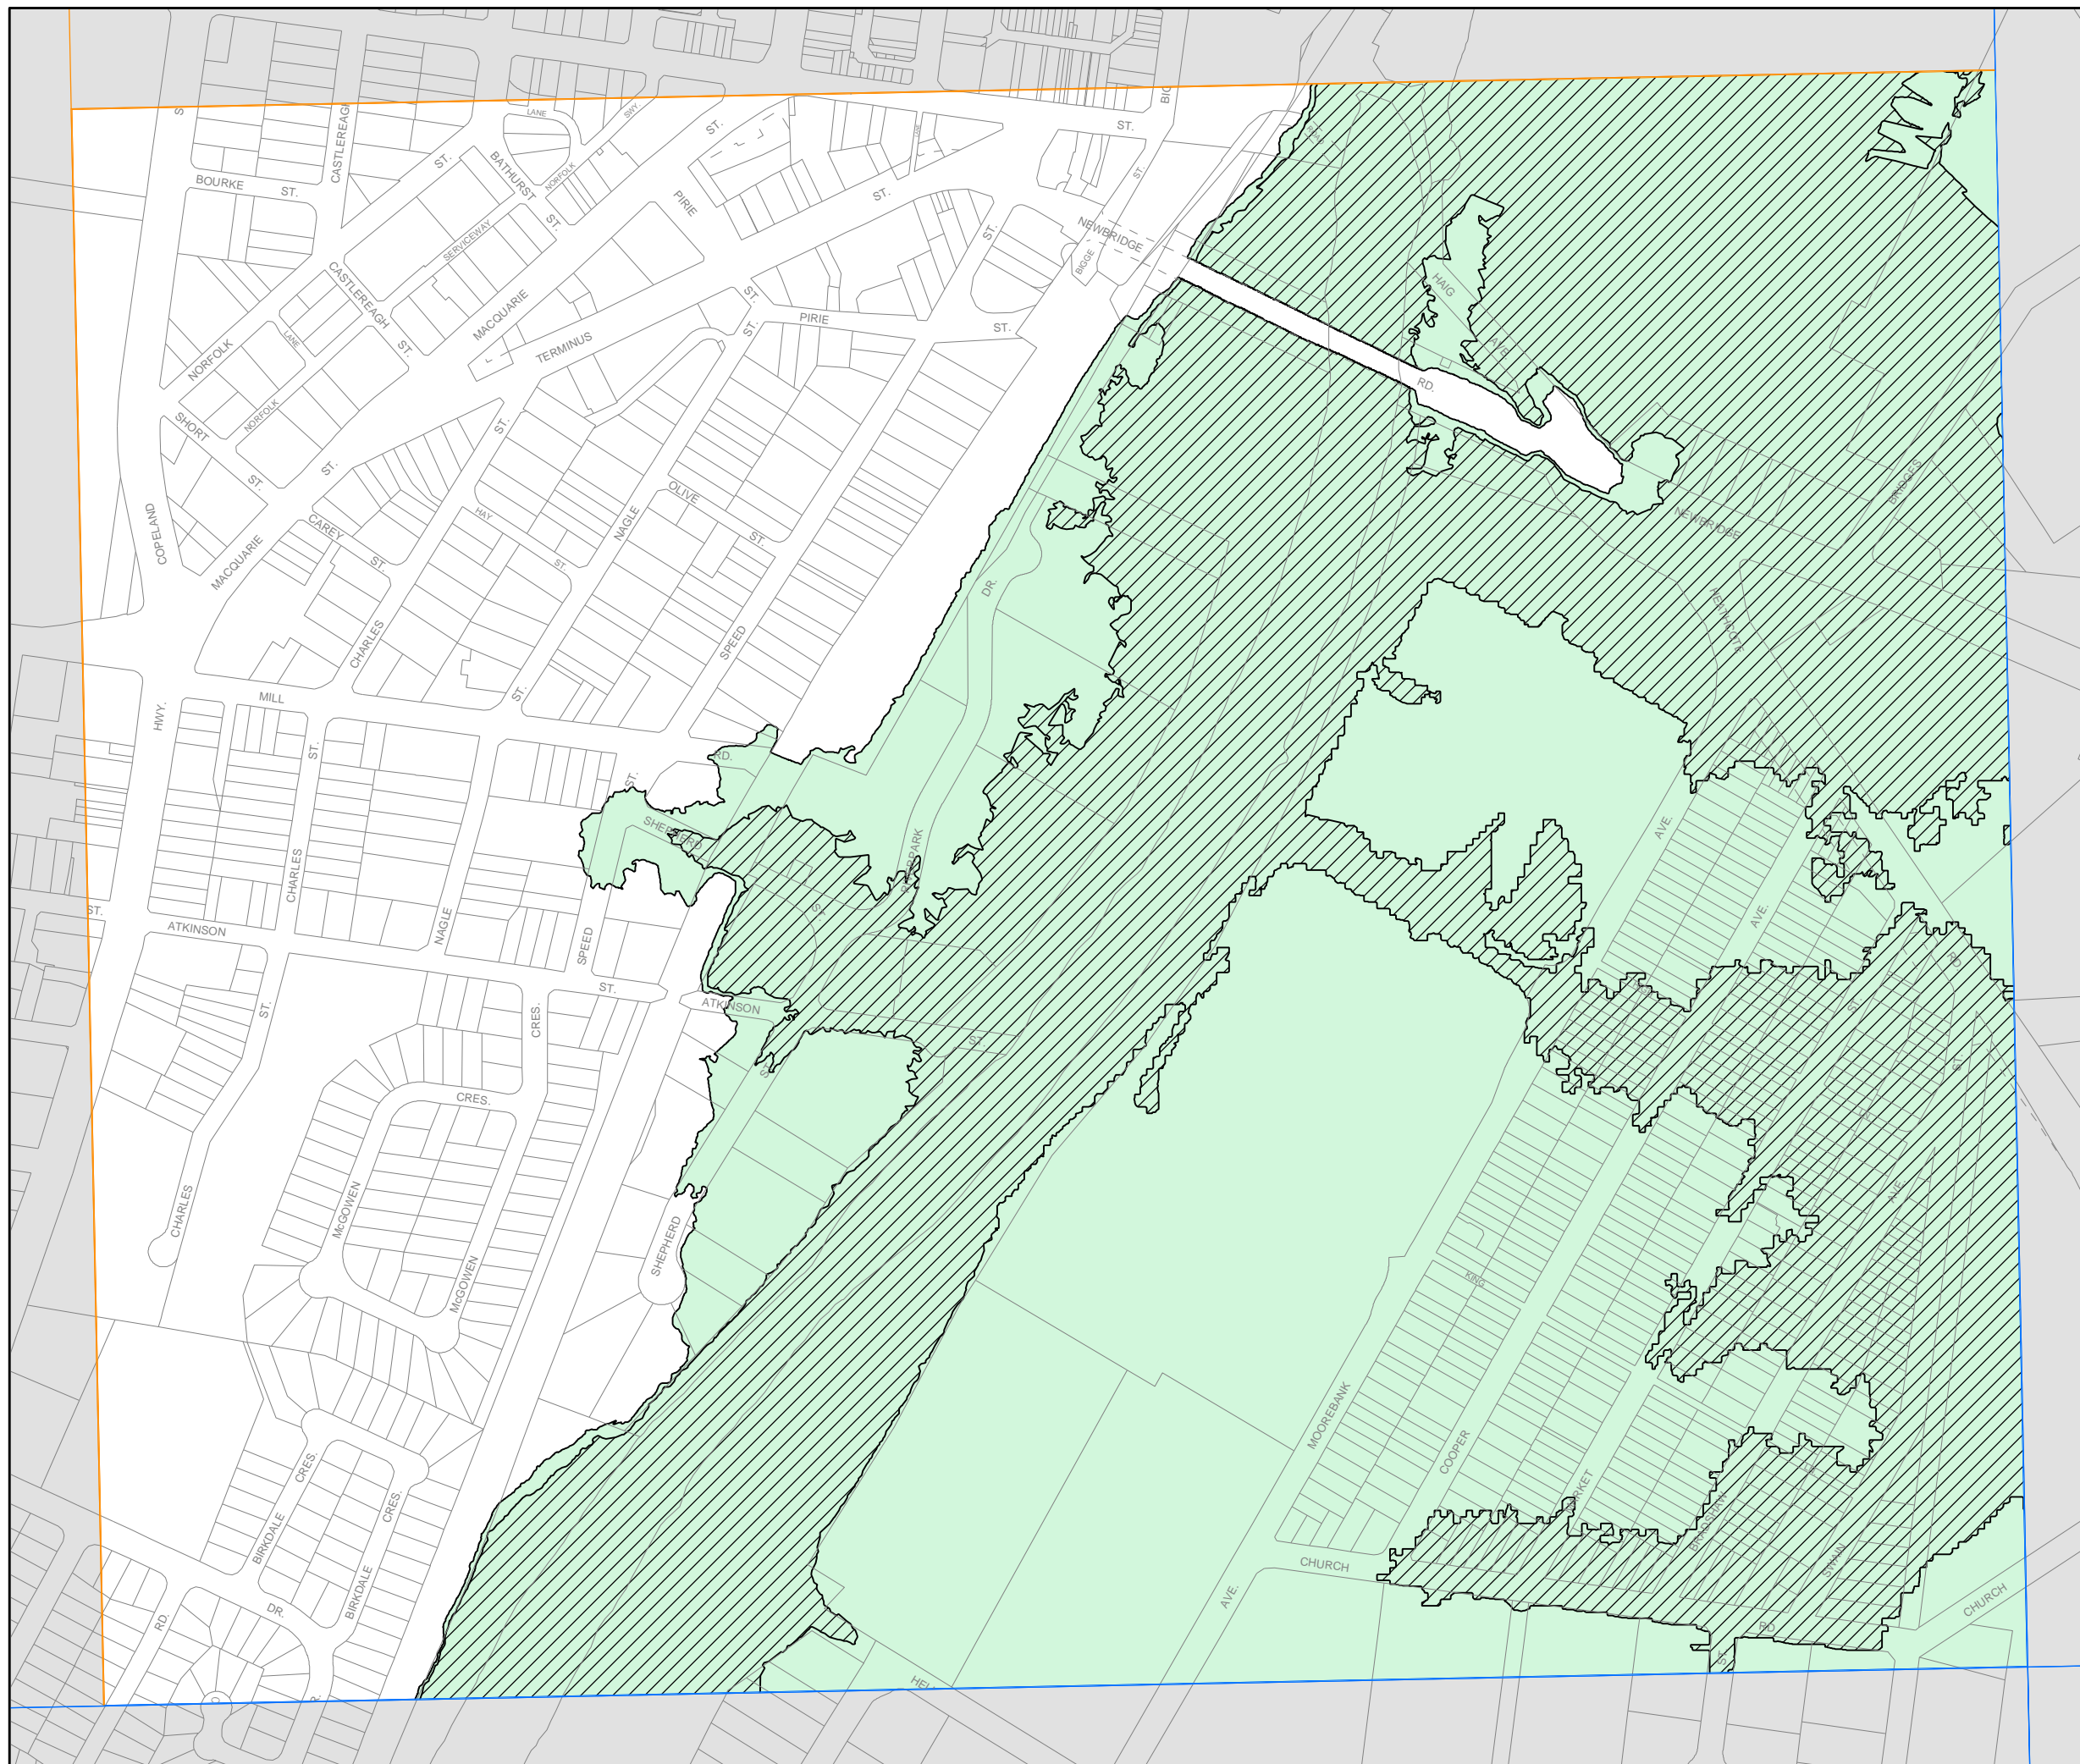

Liverpool Local Environmental Plan 2008

Flood planning area map - sheet FLD-012

- Flood planning area
- Flood prone land

- Cadastre**
- Cadastre 28/2/2013 © Land and Property Information

Scale: 1:5,000 @ A3

Projection GDA 1994
MGA Zone 56

Map identification number:
4900_COM_FLD_012_005_20140310