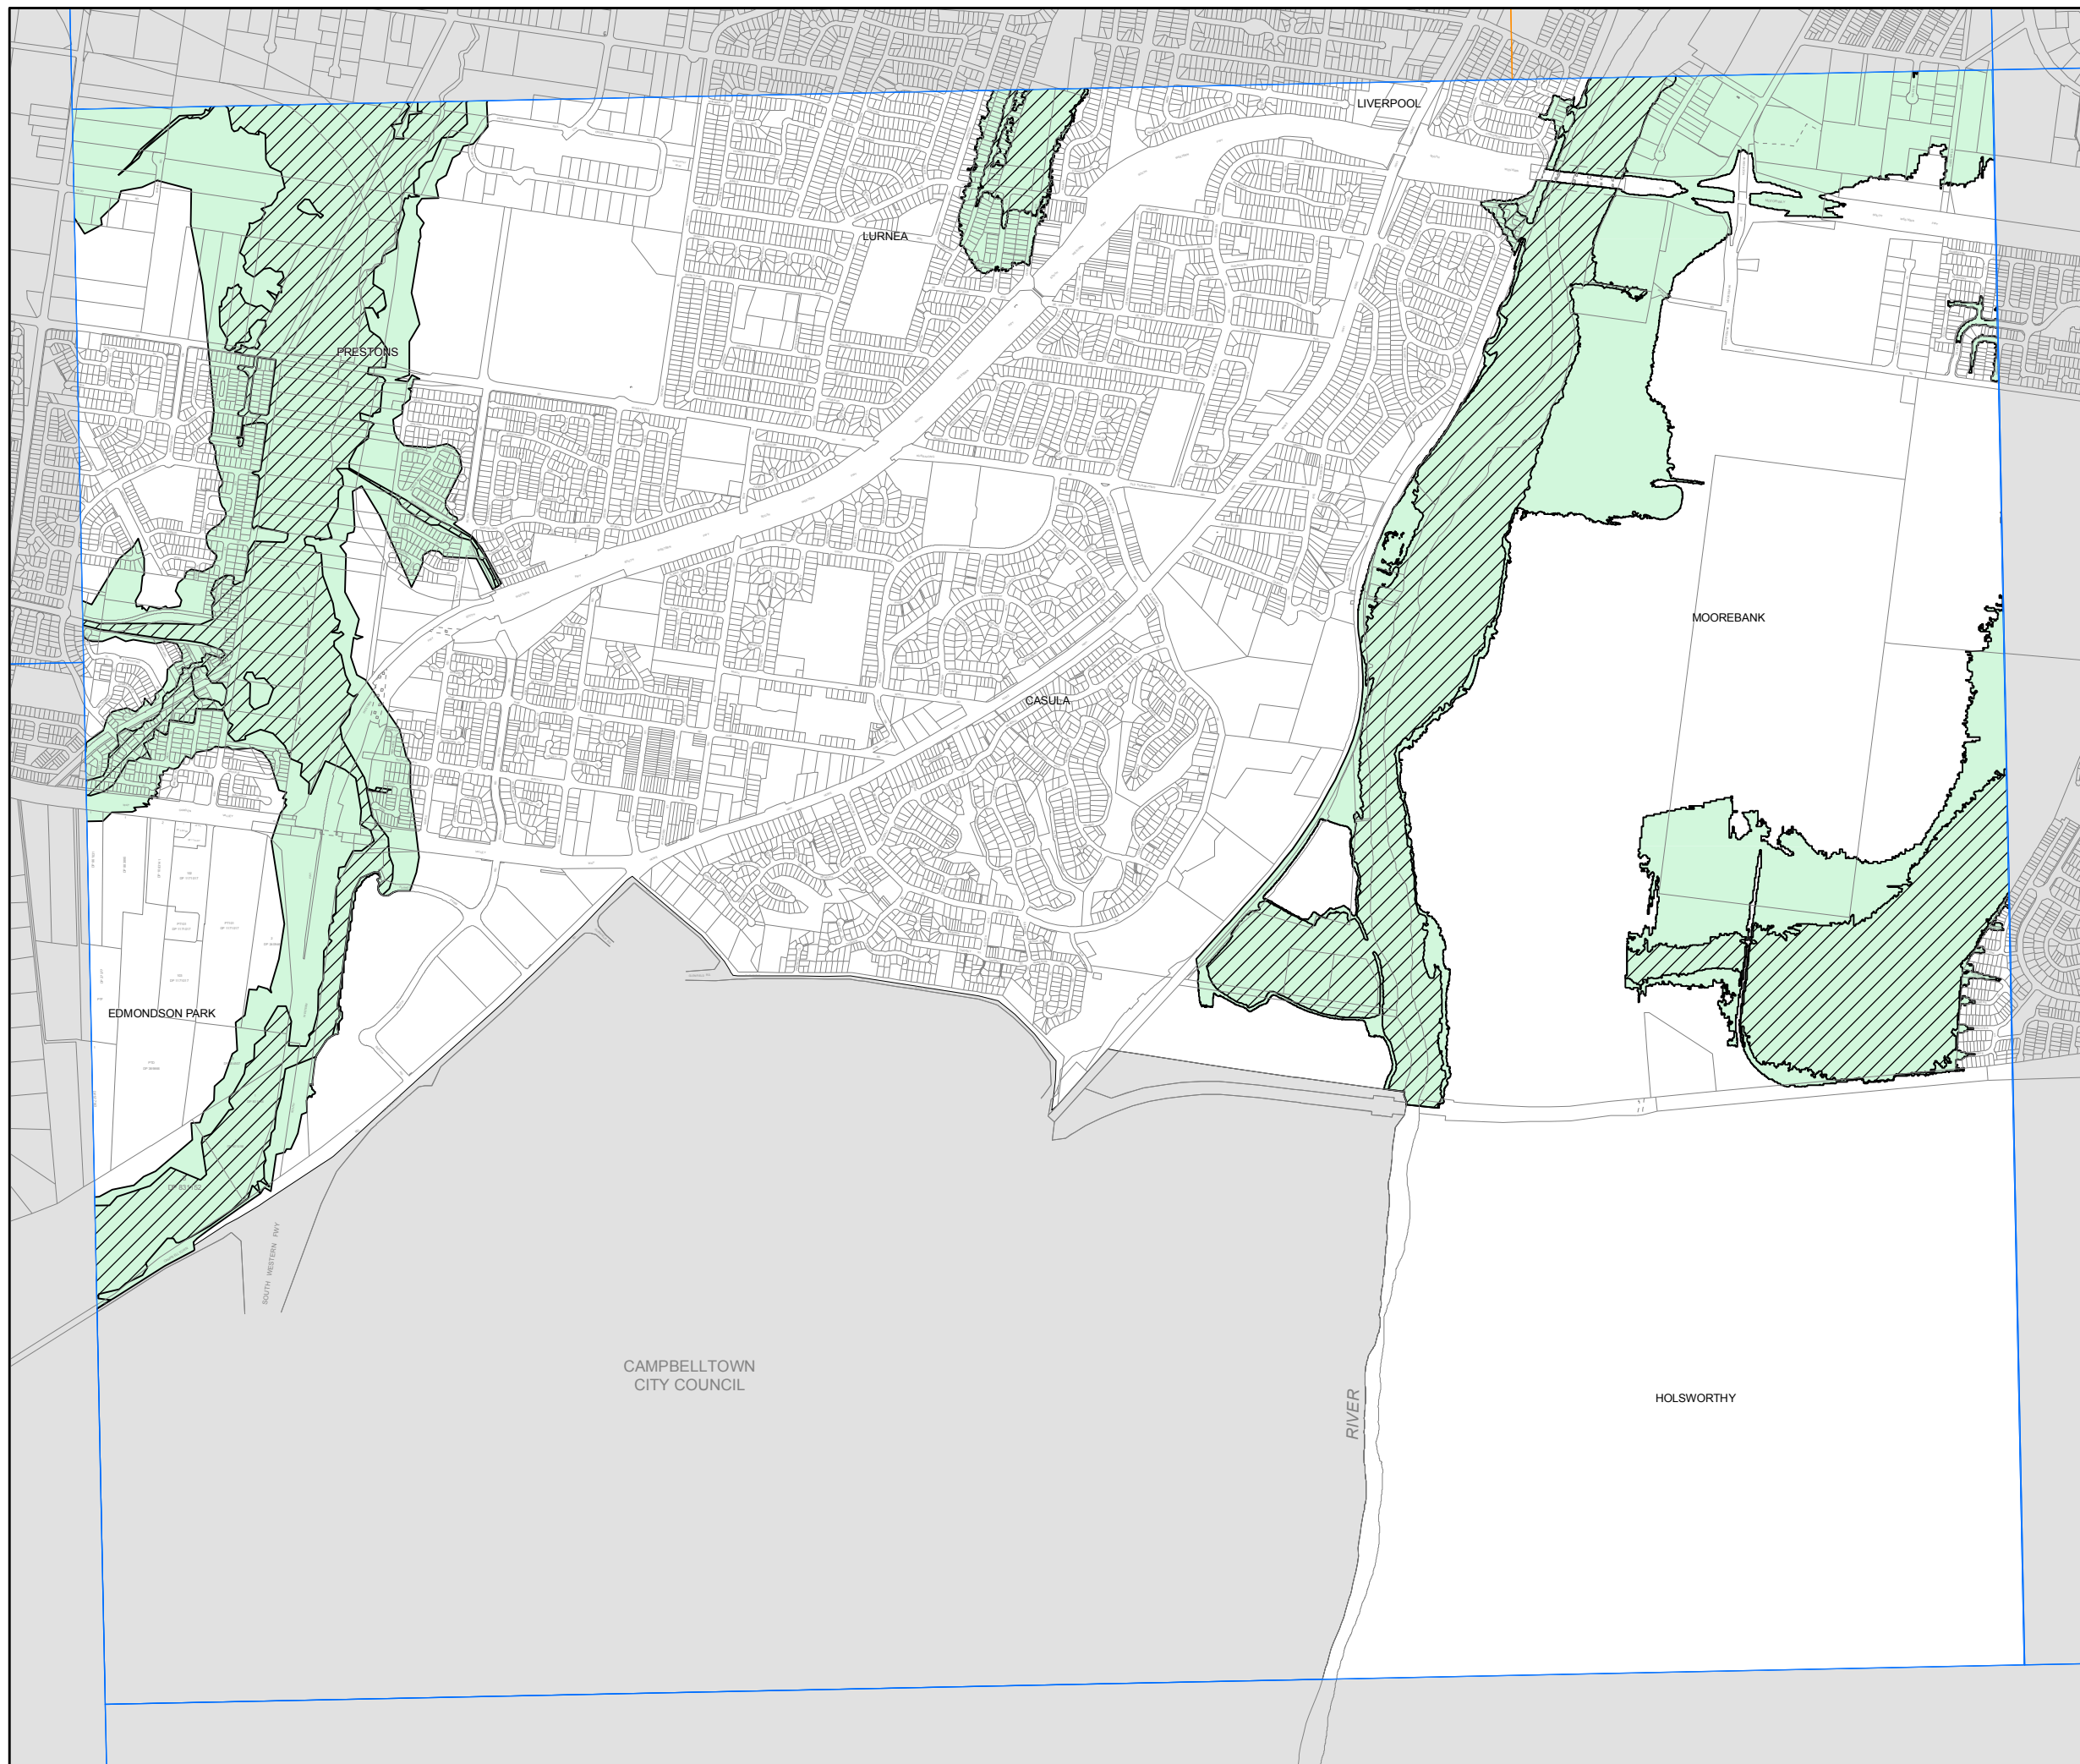

# Liverpool Local Environmental Plan 2008

## Flood planning area map - sheet FLD-013

- Flood planning area
- Flood prone land

**Cadastre**  
 Cadastre 20/12/2012 © Land and Property Information

Scale: 1:20,000 @ A3

Projection GDA 1994  
MGA Zone 56

Map identification number:  
4900\_COM\_FLD\_013\_020\_20121220