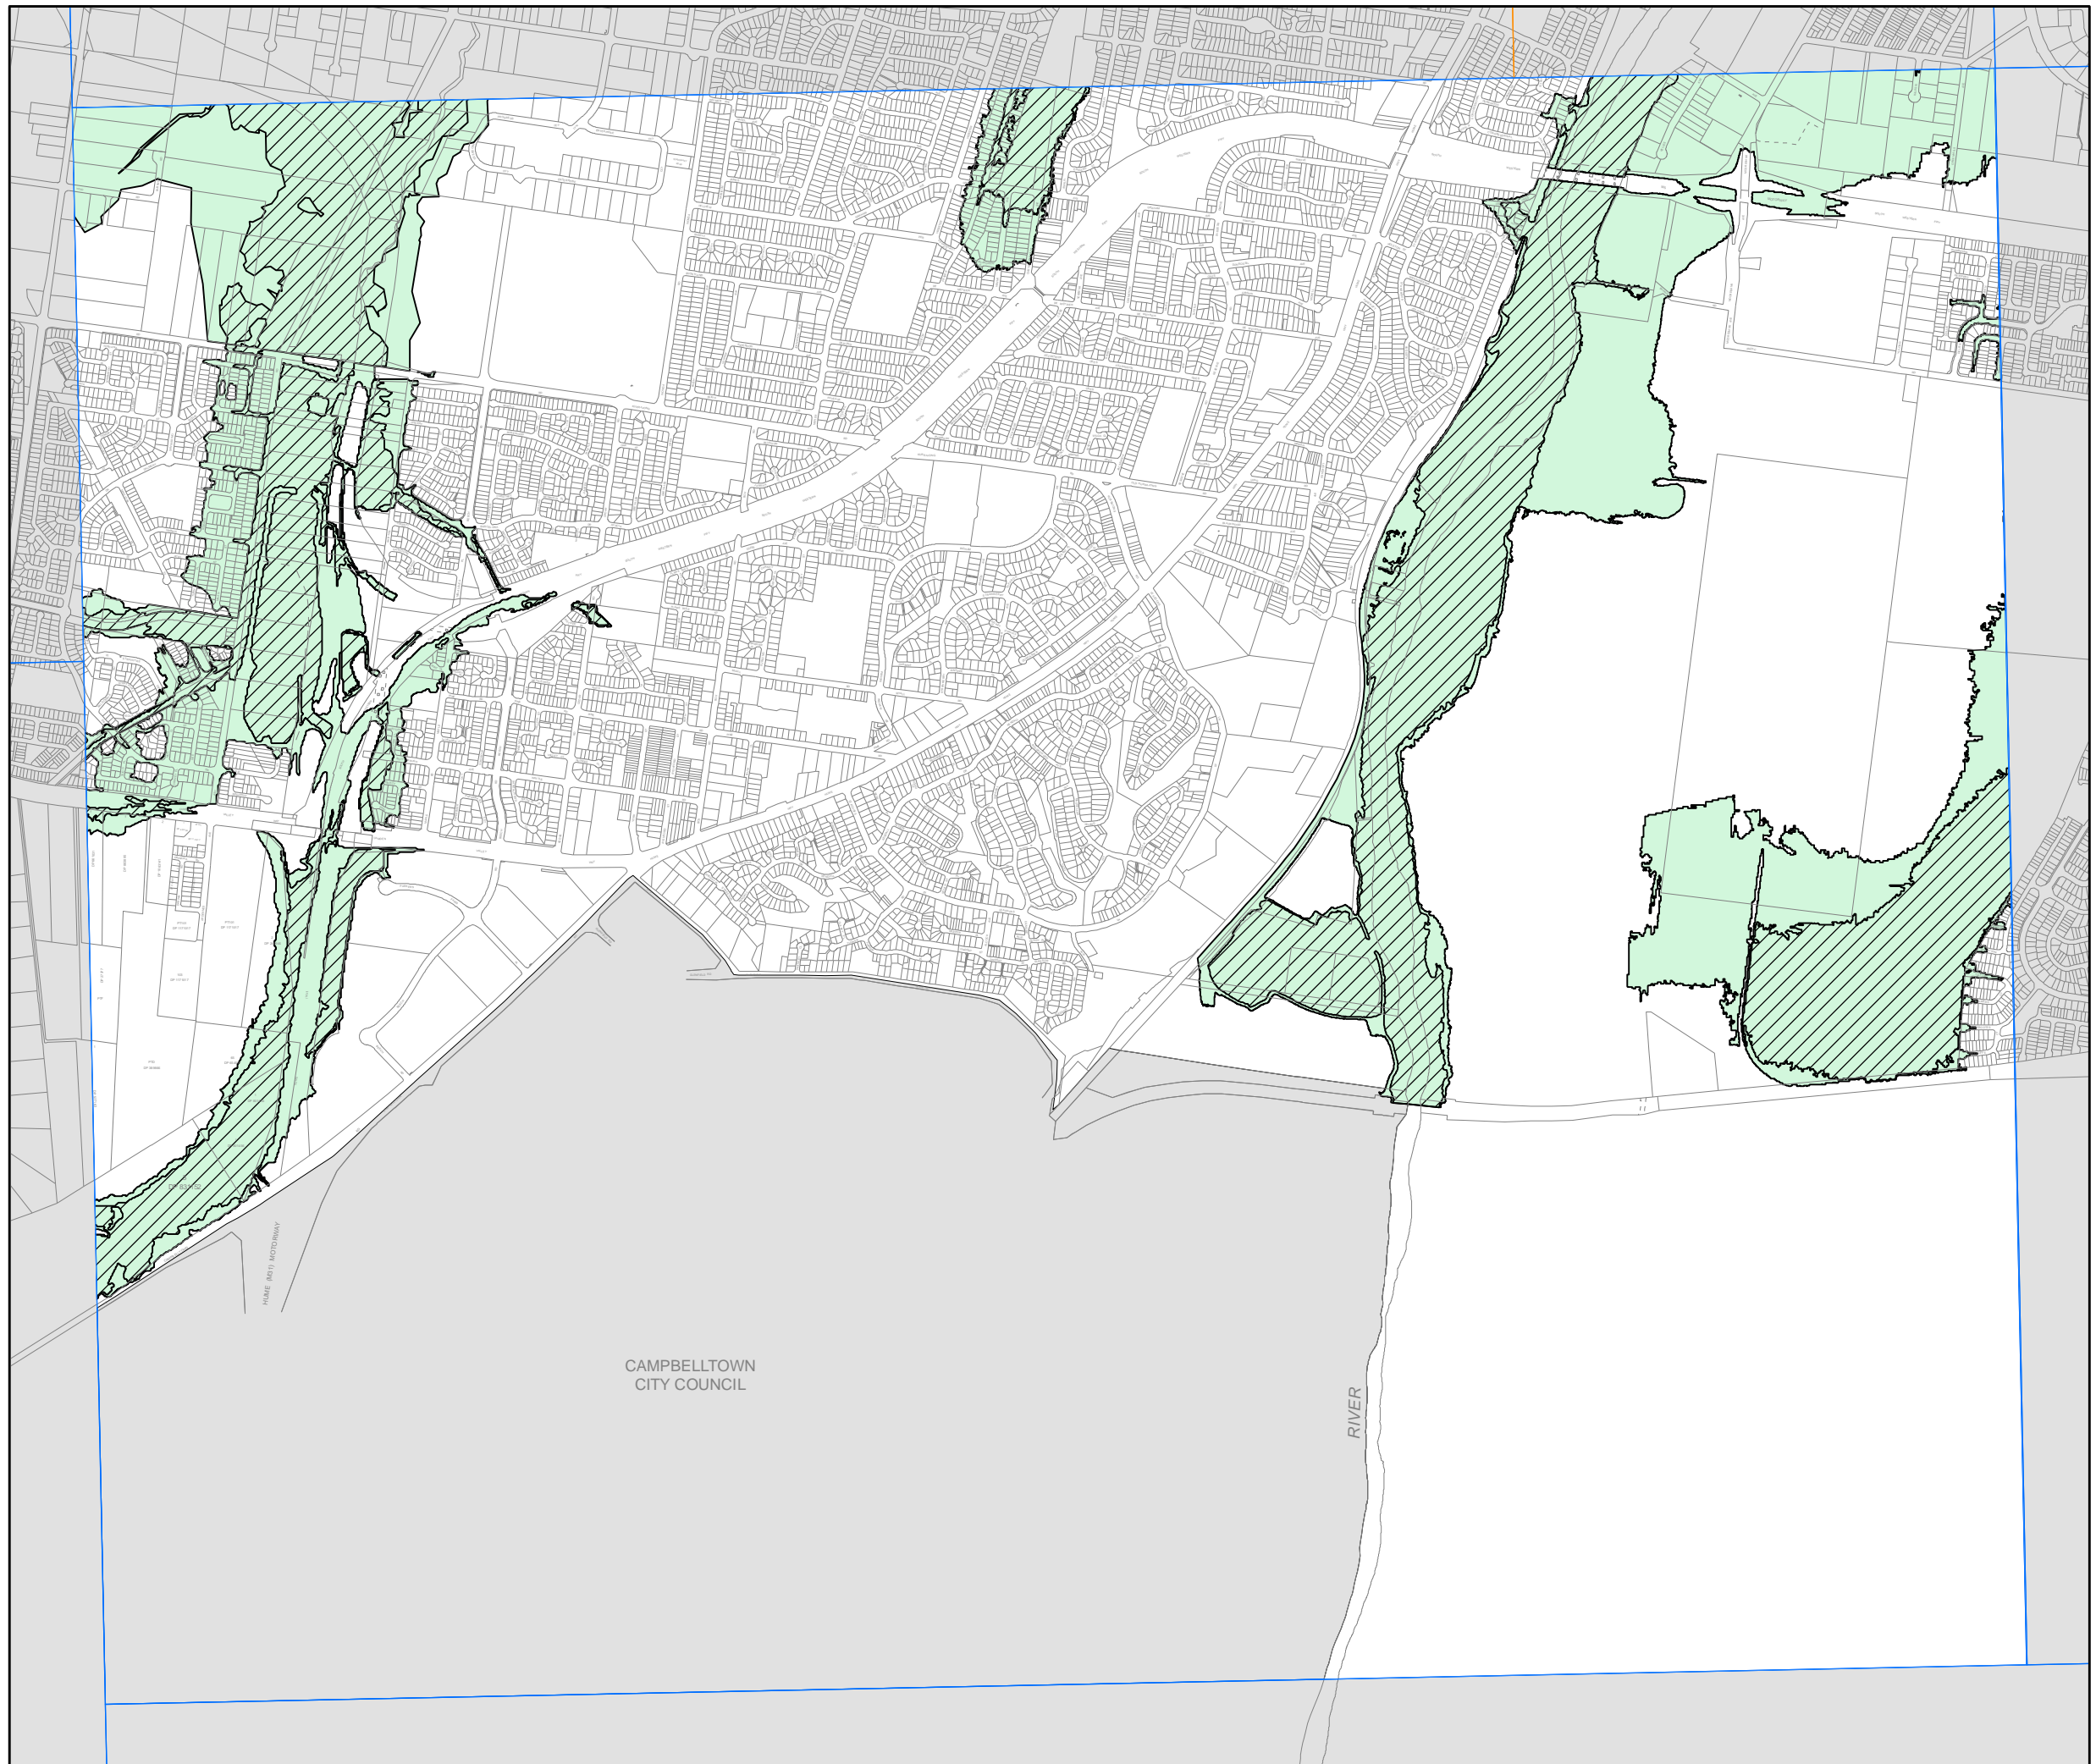

Liverpool Local Environmental Plan 2008

Flood planning area map - sheet FLD-013

- Flood planning area
- Flood prone land

Cadastre

- Cadastre 17/12/2013 © Land and Property Information

Scale: 1:20,000 @ A3

Projection GDA 1994
MGA Zone 56

Map identification number:
4900_COM_FLD_013_020_20131217