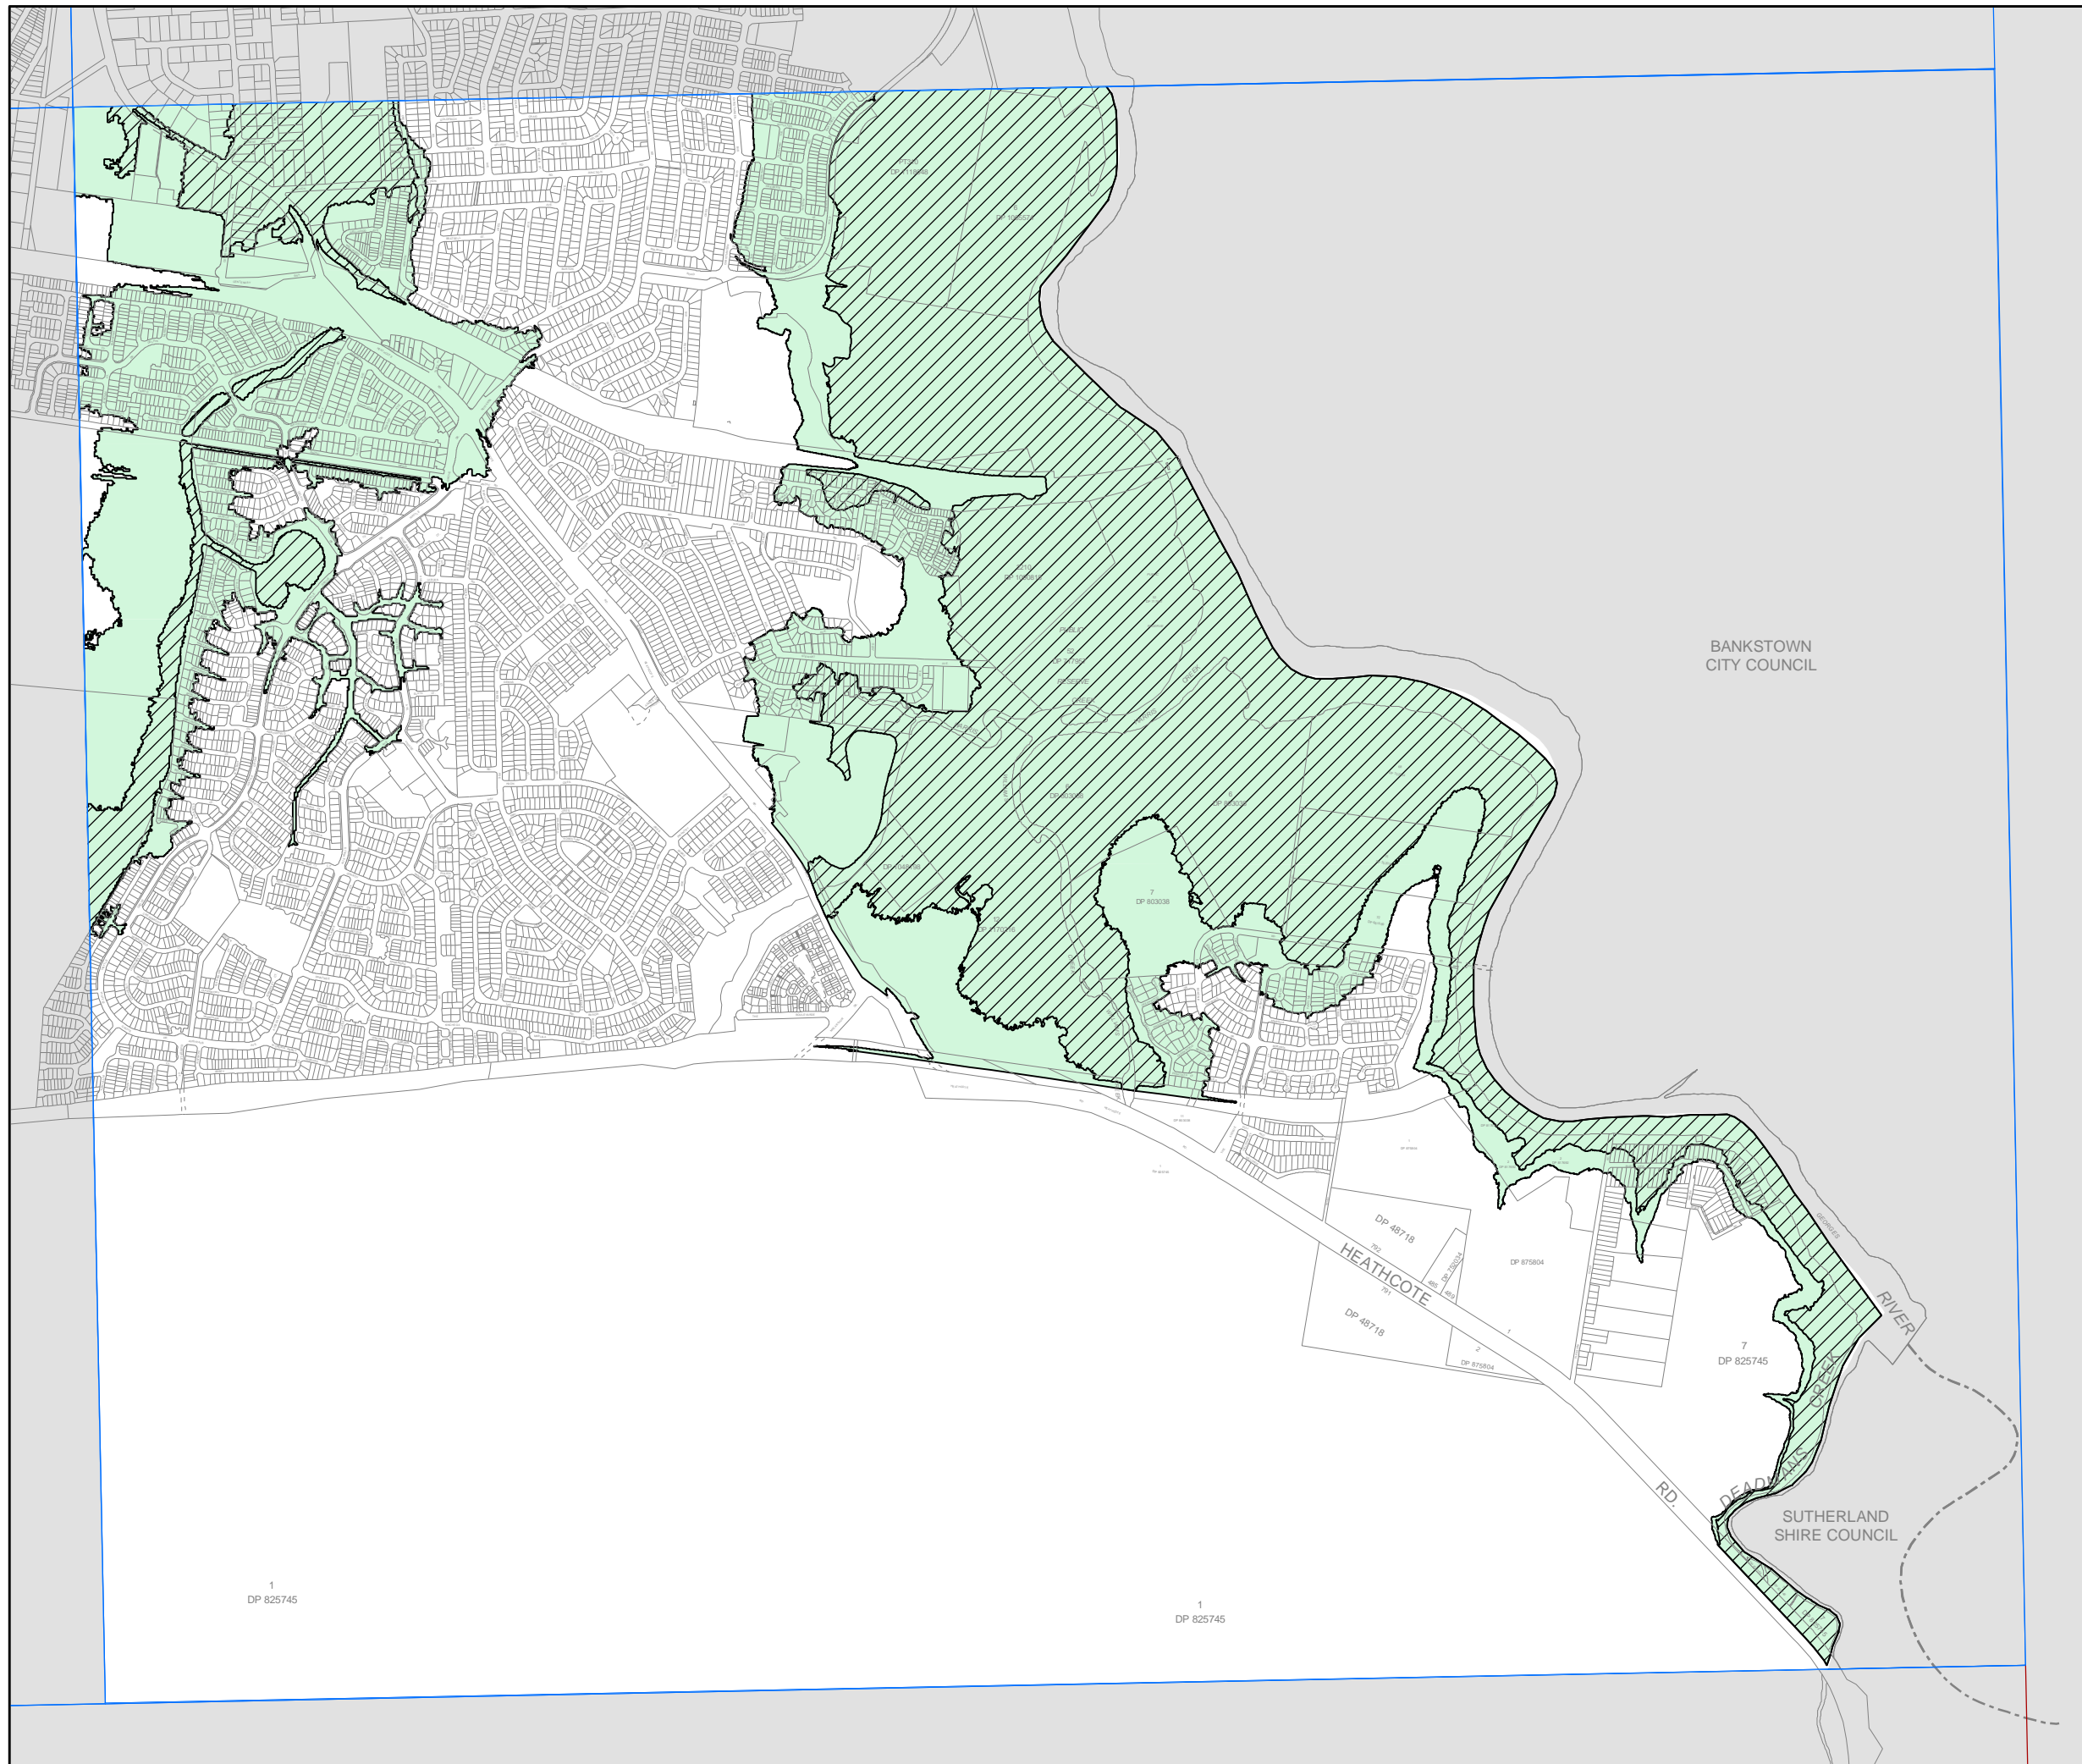

Liverpool Local Environmental Plan 2008

Flood planning area map - sheet FLD-015

Flood planning area

Flood prone land

Cadastre

Cadastre 28/2/2013 © Land and Property Information

Projection GDA 1994
MGA Zone 56
Map identification number:
4900_COM_FLD_015_020_20130228