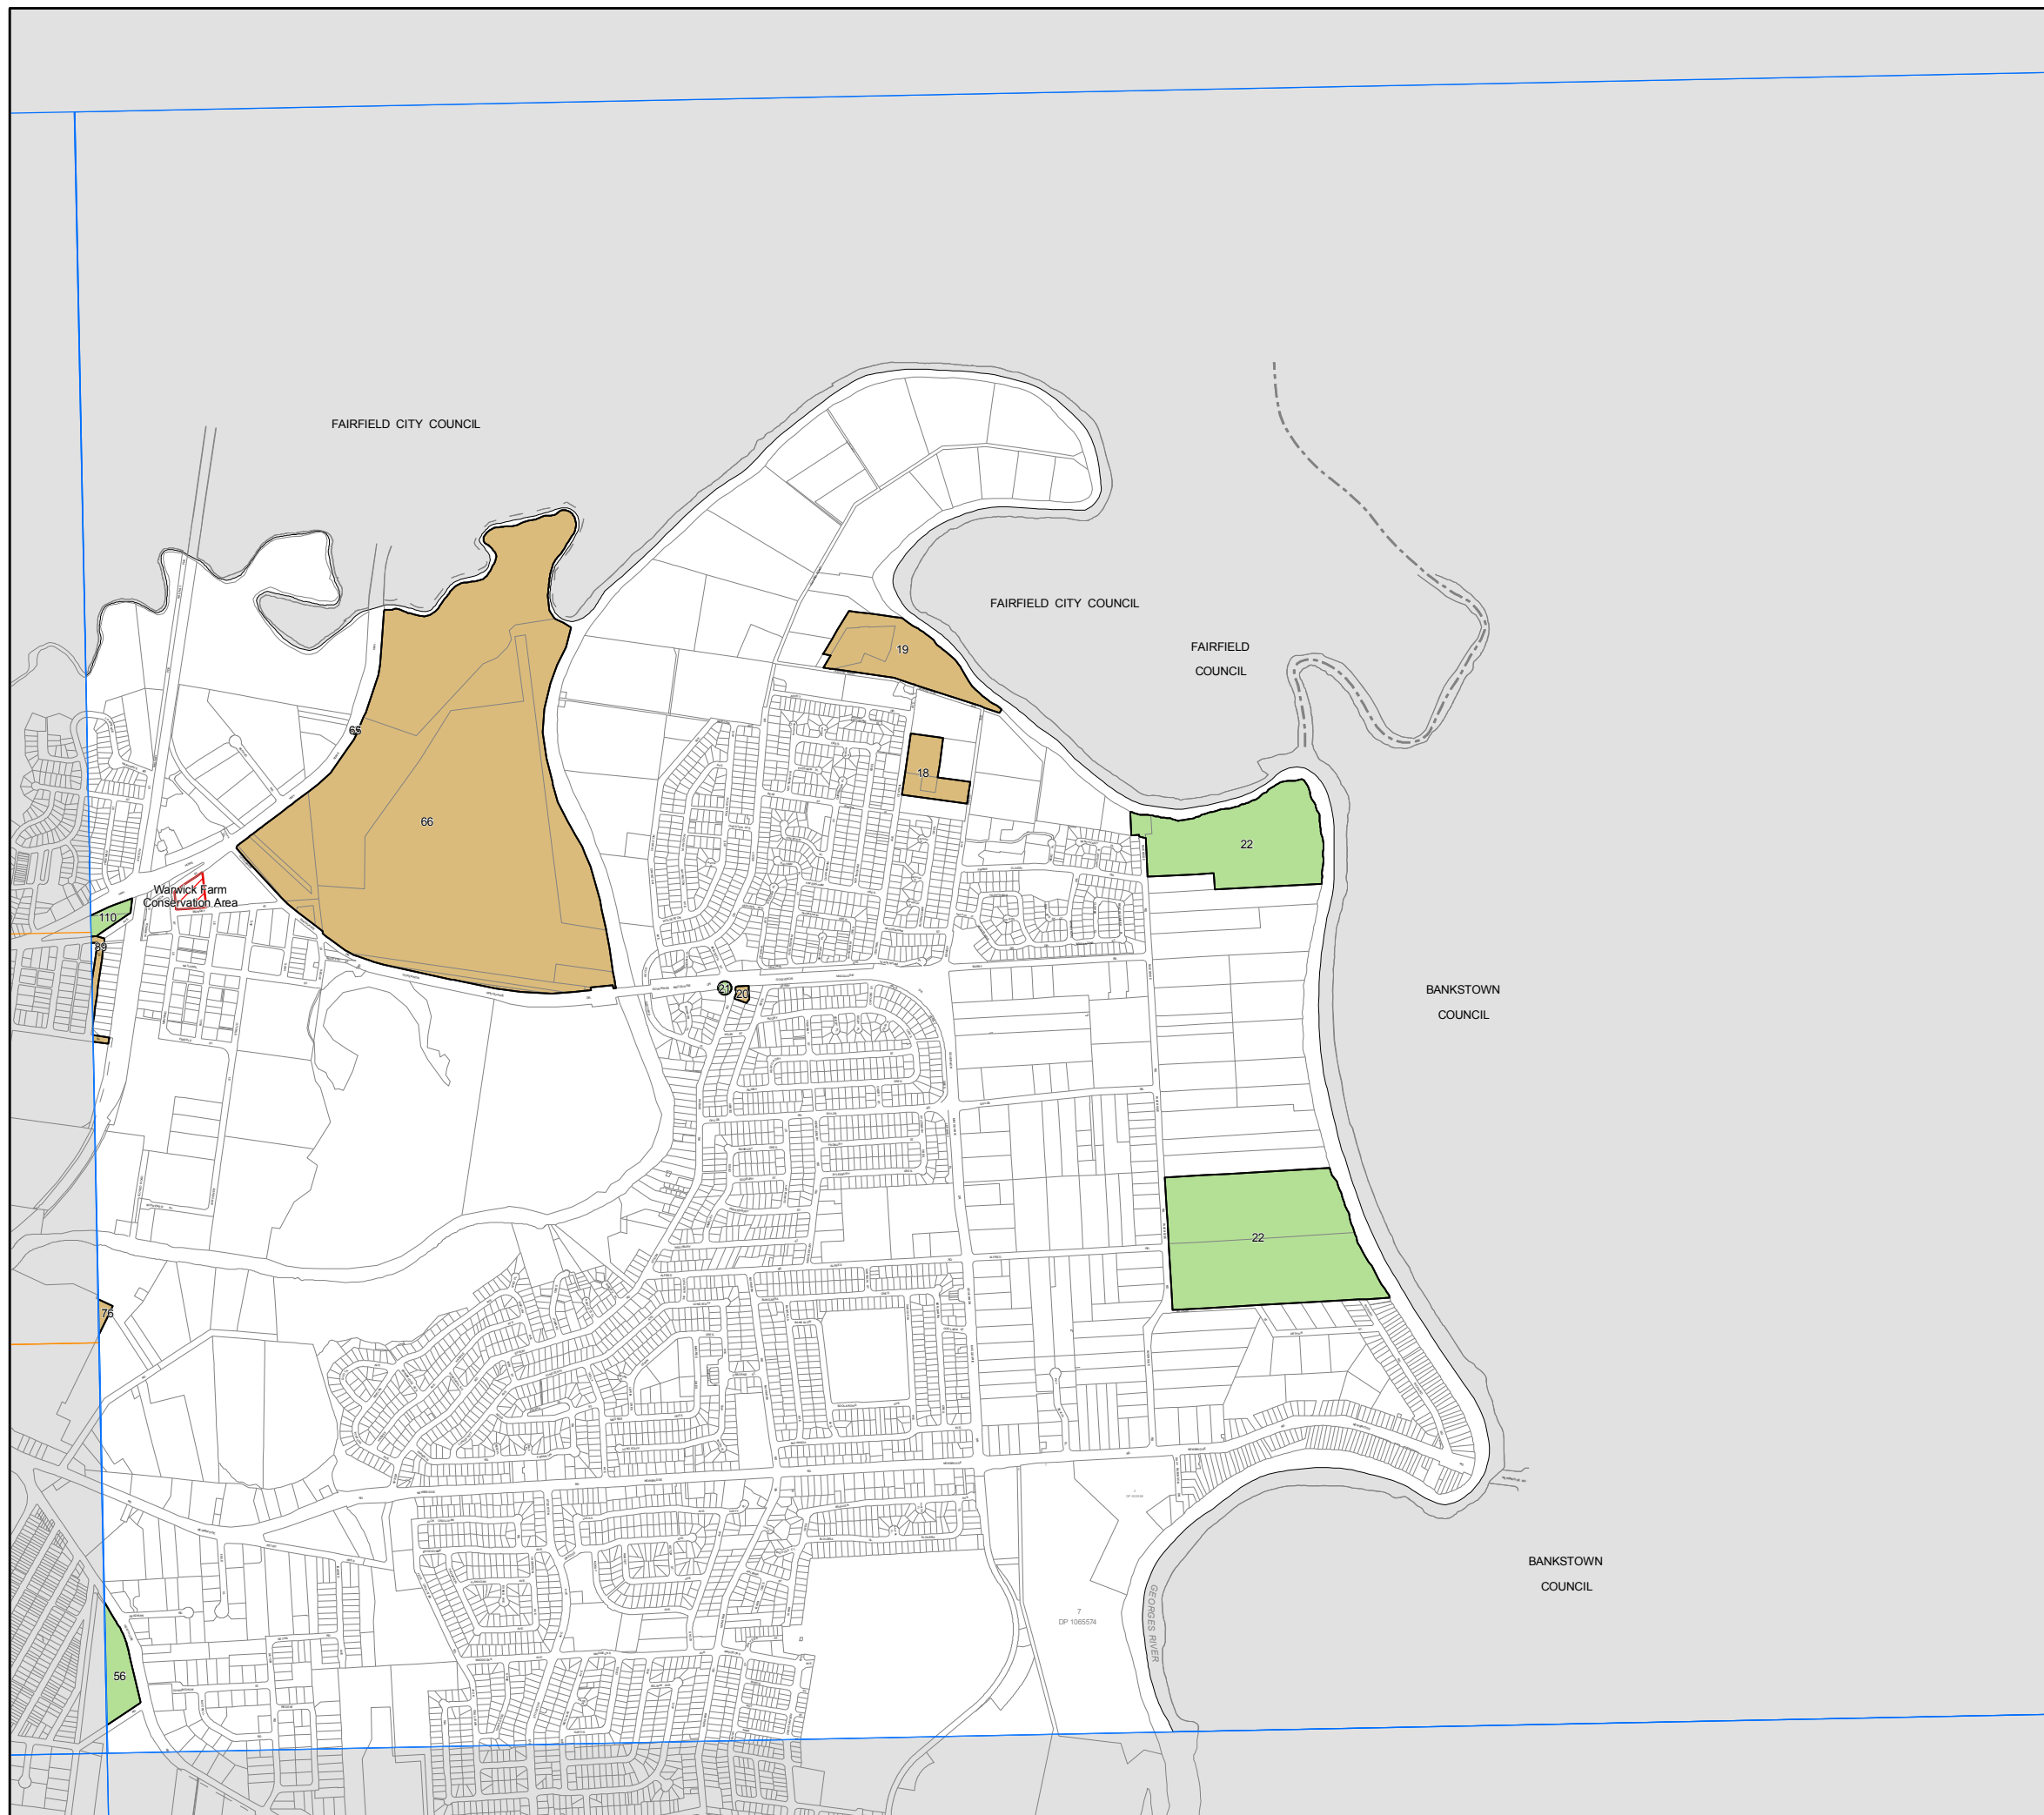

Liverpool Local Environmental Plan 2008

Heritage map - sheet HER-014

Heritage

Conservation Area - General

Item - General

Item - Landscape

Cadastre

Cadastre 31/3/2011 © Land and Property Management Authority

Projection GDA 1994
MGA Zone 56
Map identification number:
4900_COM_HER_014_020_20110331