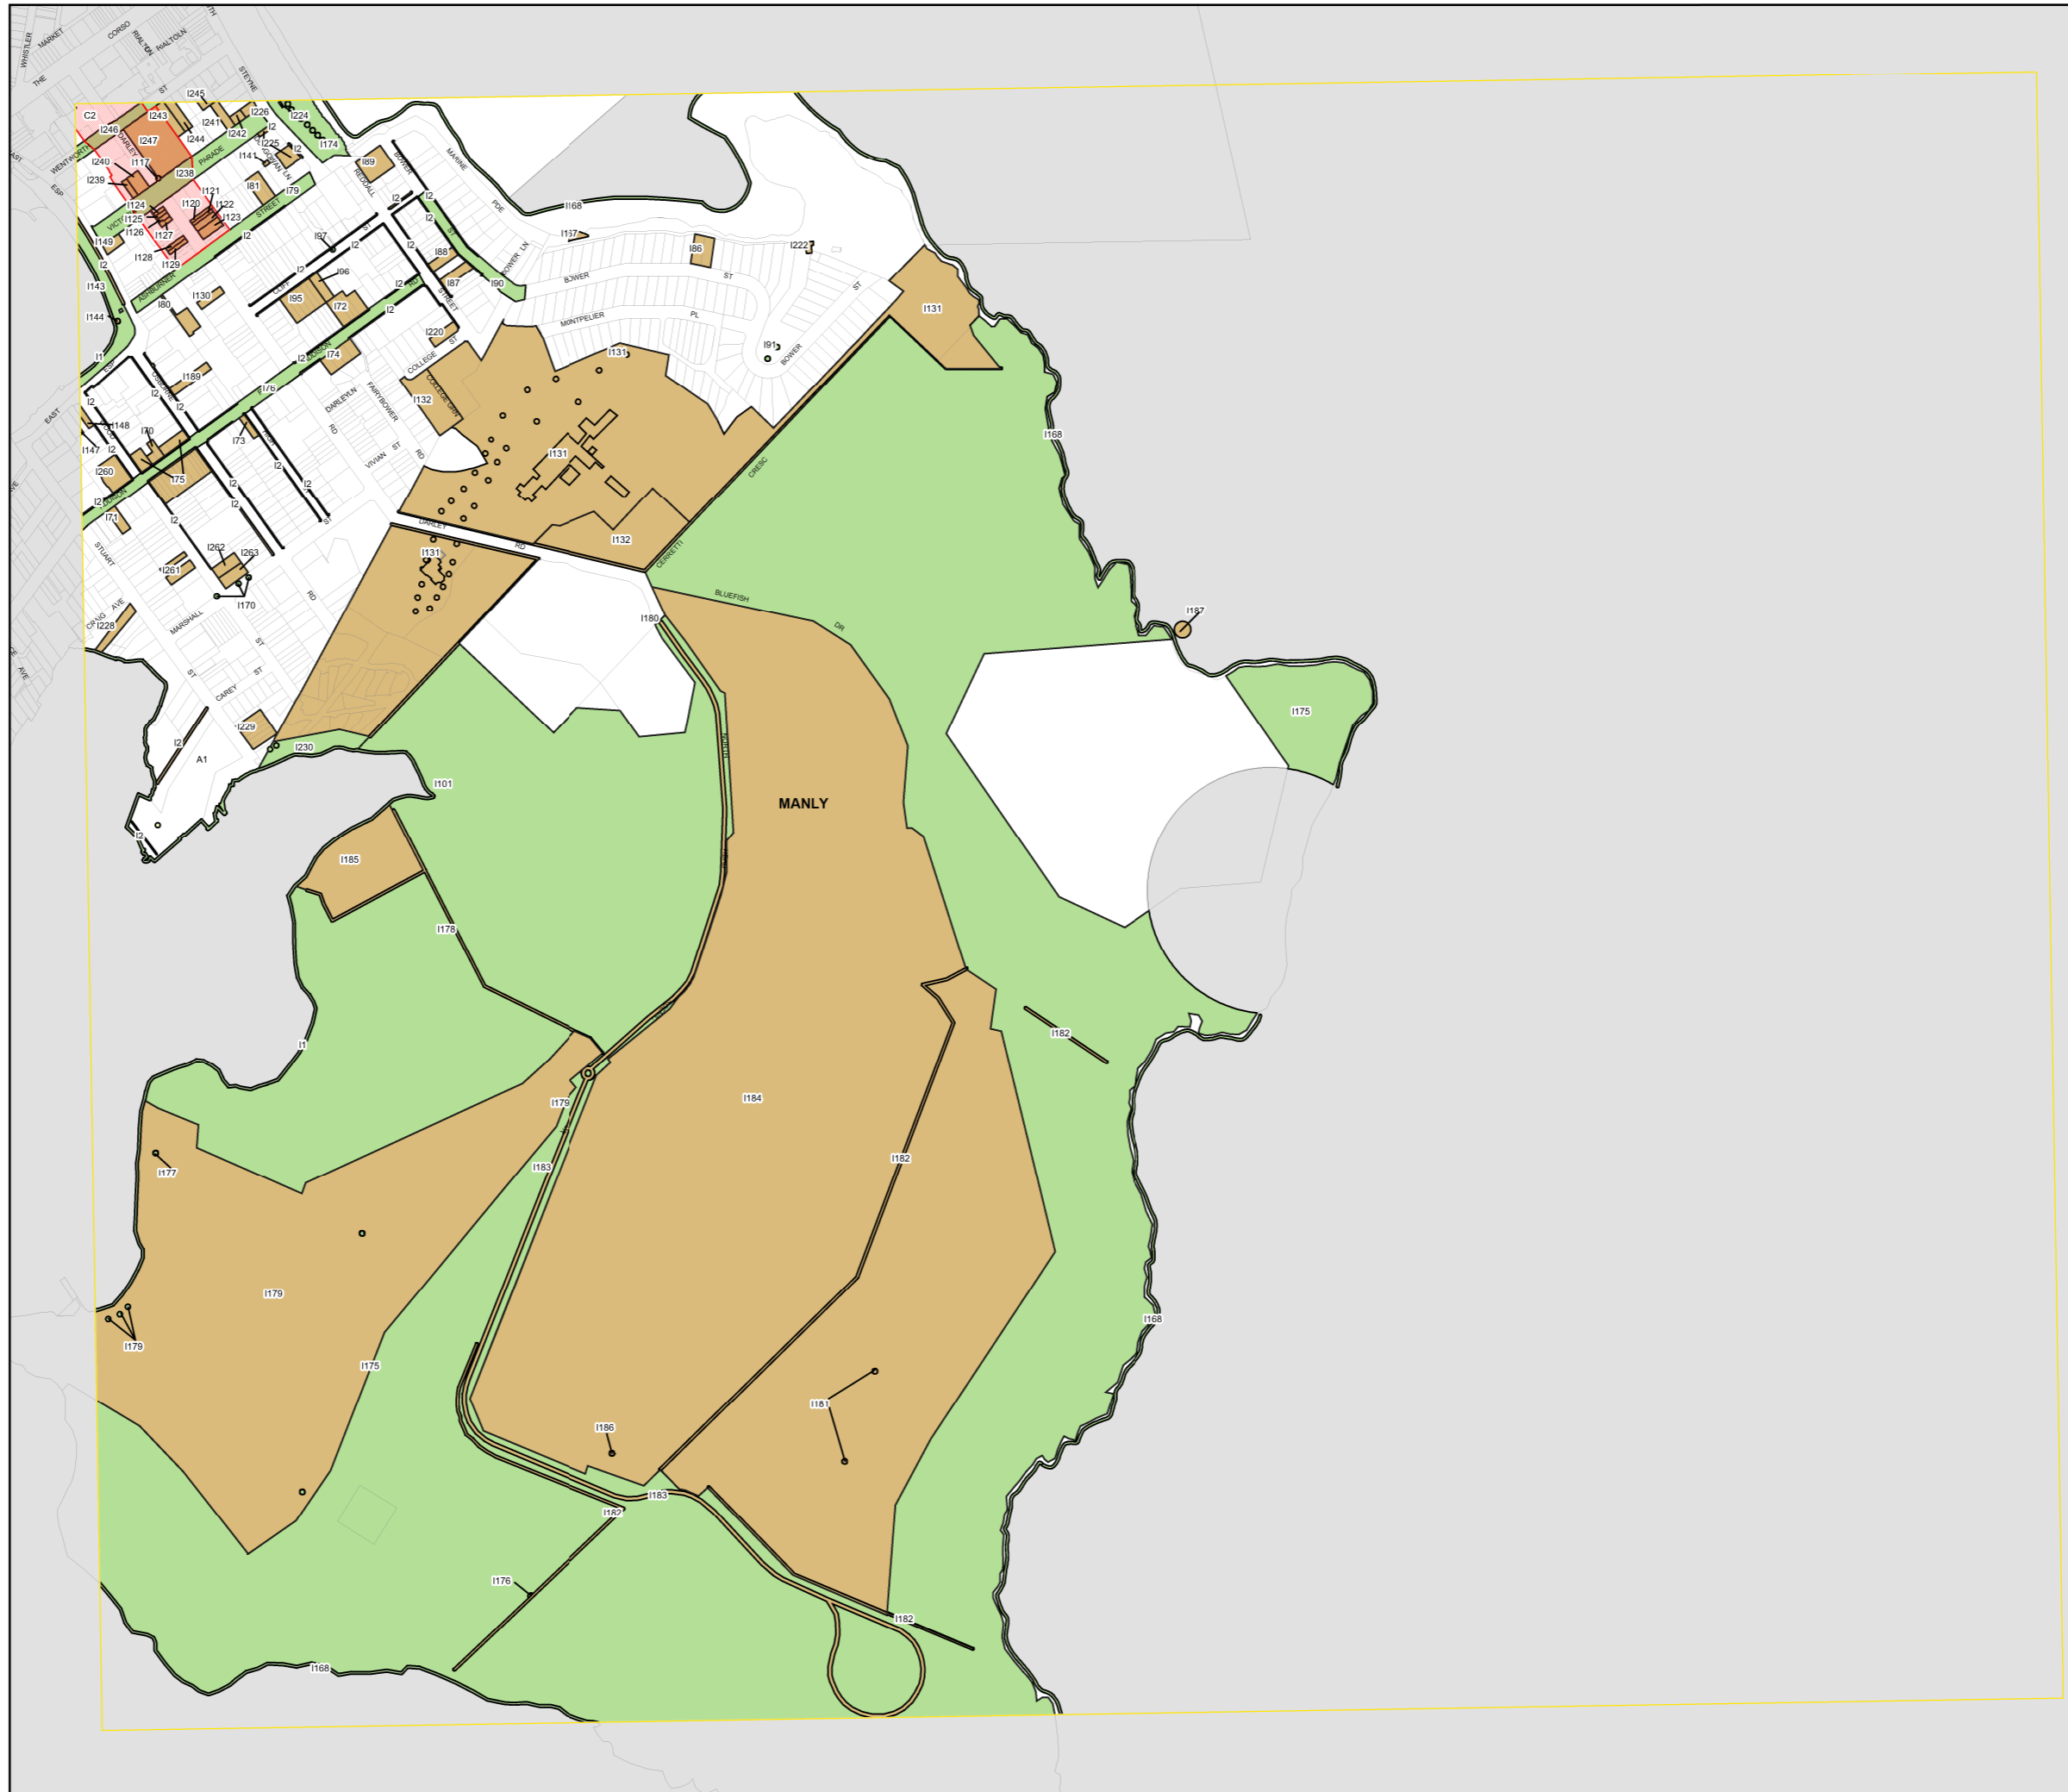

Manly Local Environmental Plan 2013

Heritage Map - Sheet HER_006

Heritage

-  Conservation Area - General
-  Item - General
-  Item - Archaeological
-  Item - Landscape

Cadastre

-  Cadastre - Base Data 18/12/2008
- © Land and Property Information (LPI)
- Addendum Data 16/06/2014
- © Manly Council

Projection: GDA 1994
Zone 56

Scale 1: 10,000 @ A3