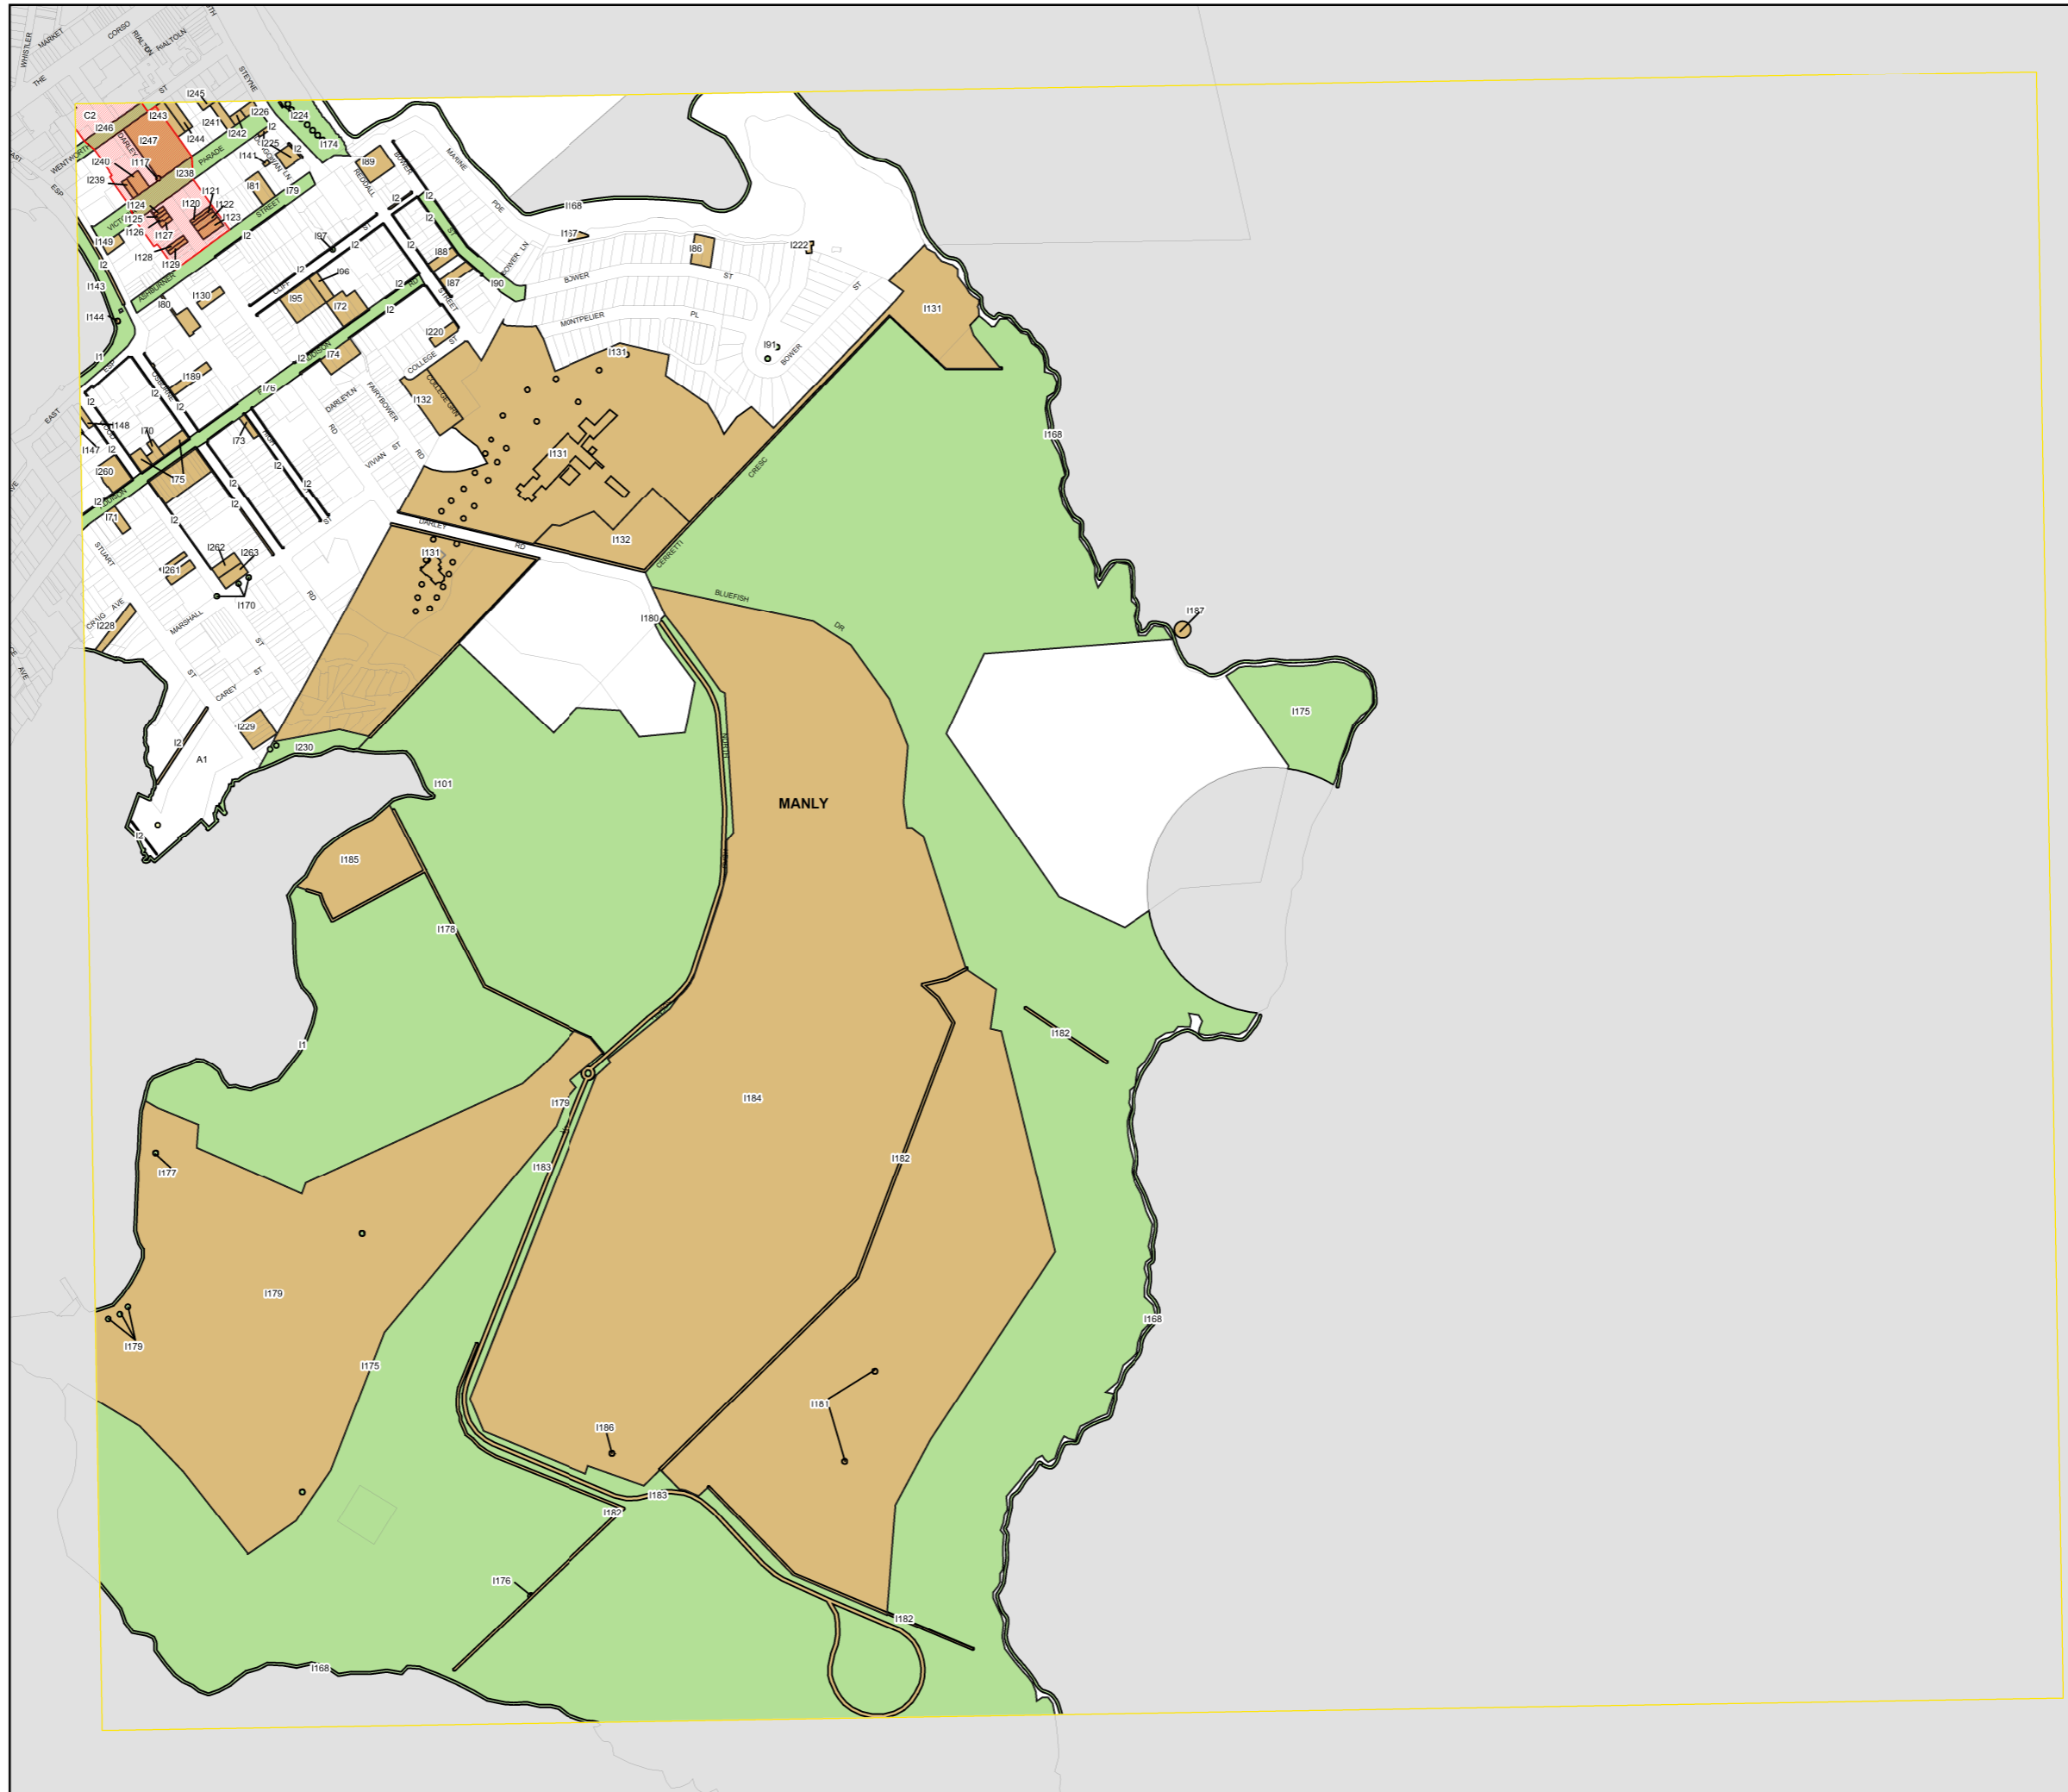

Manly Local Environmental Plan 2013

Heritage Map - Sheet HER_006

Heritage

-  Conservation Area - General
-  Item - General
-  Item - Archaeological
-  Item - Landscape

Cadastre

-  Cadastre - Base Data 18/12/2008
- © Land and Property Information (LPI)
- Addendum Data 16/06/2014
- © Manly Council

Projection: GDA 1994 Zone 56
Scale 1: 10,000 @ A3