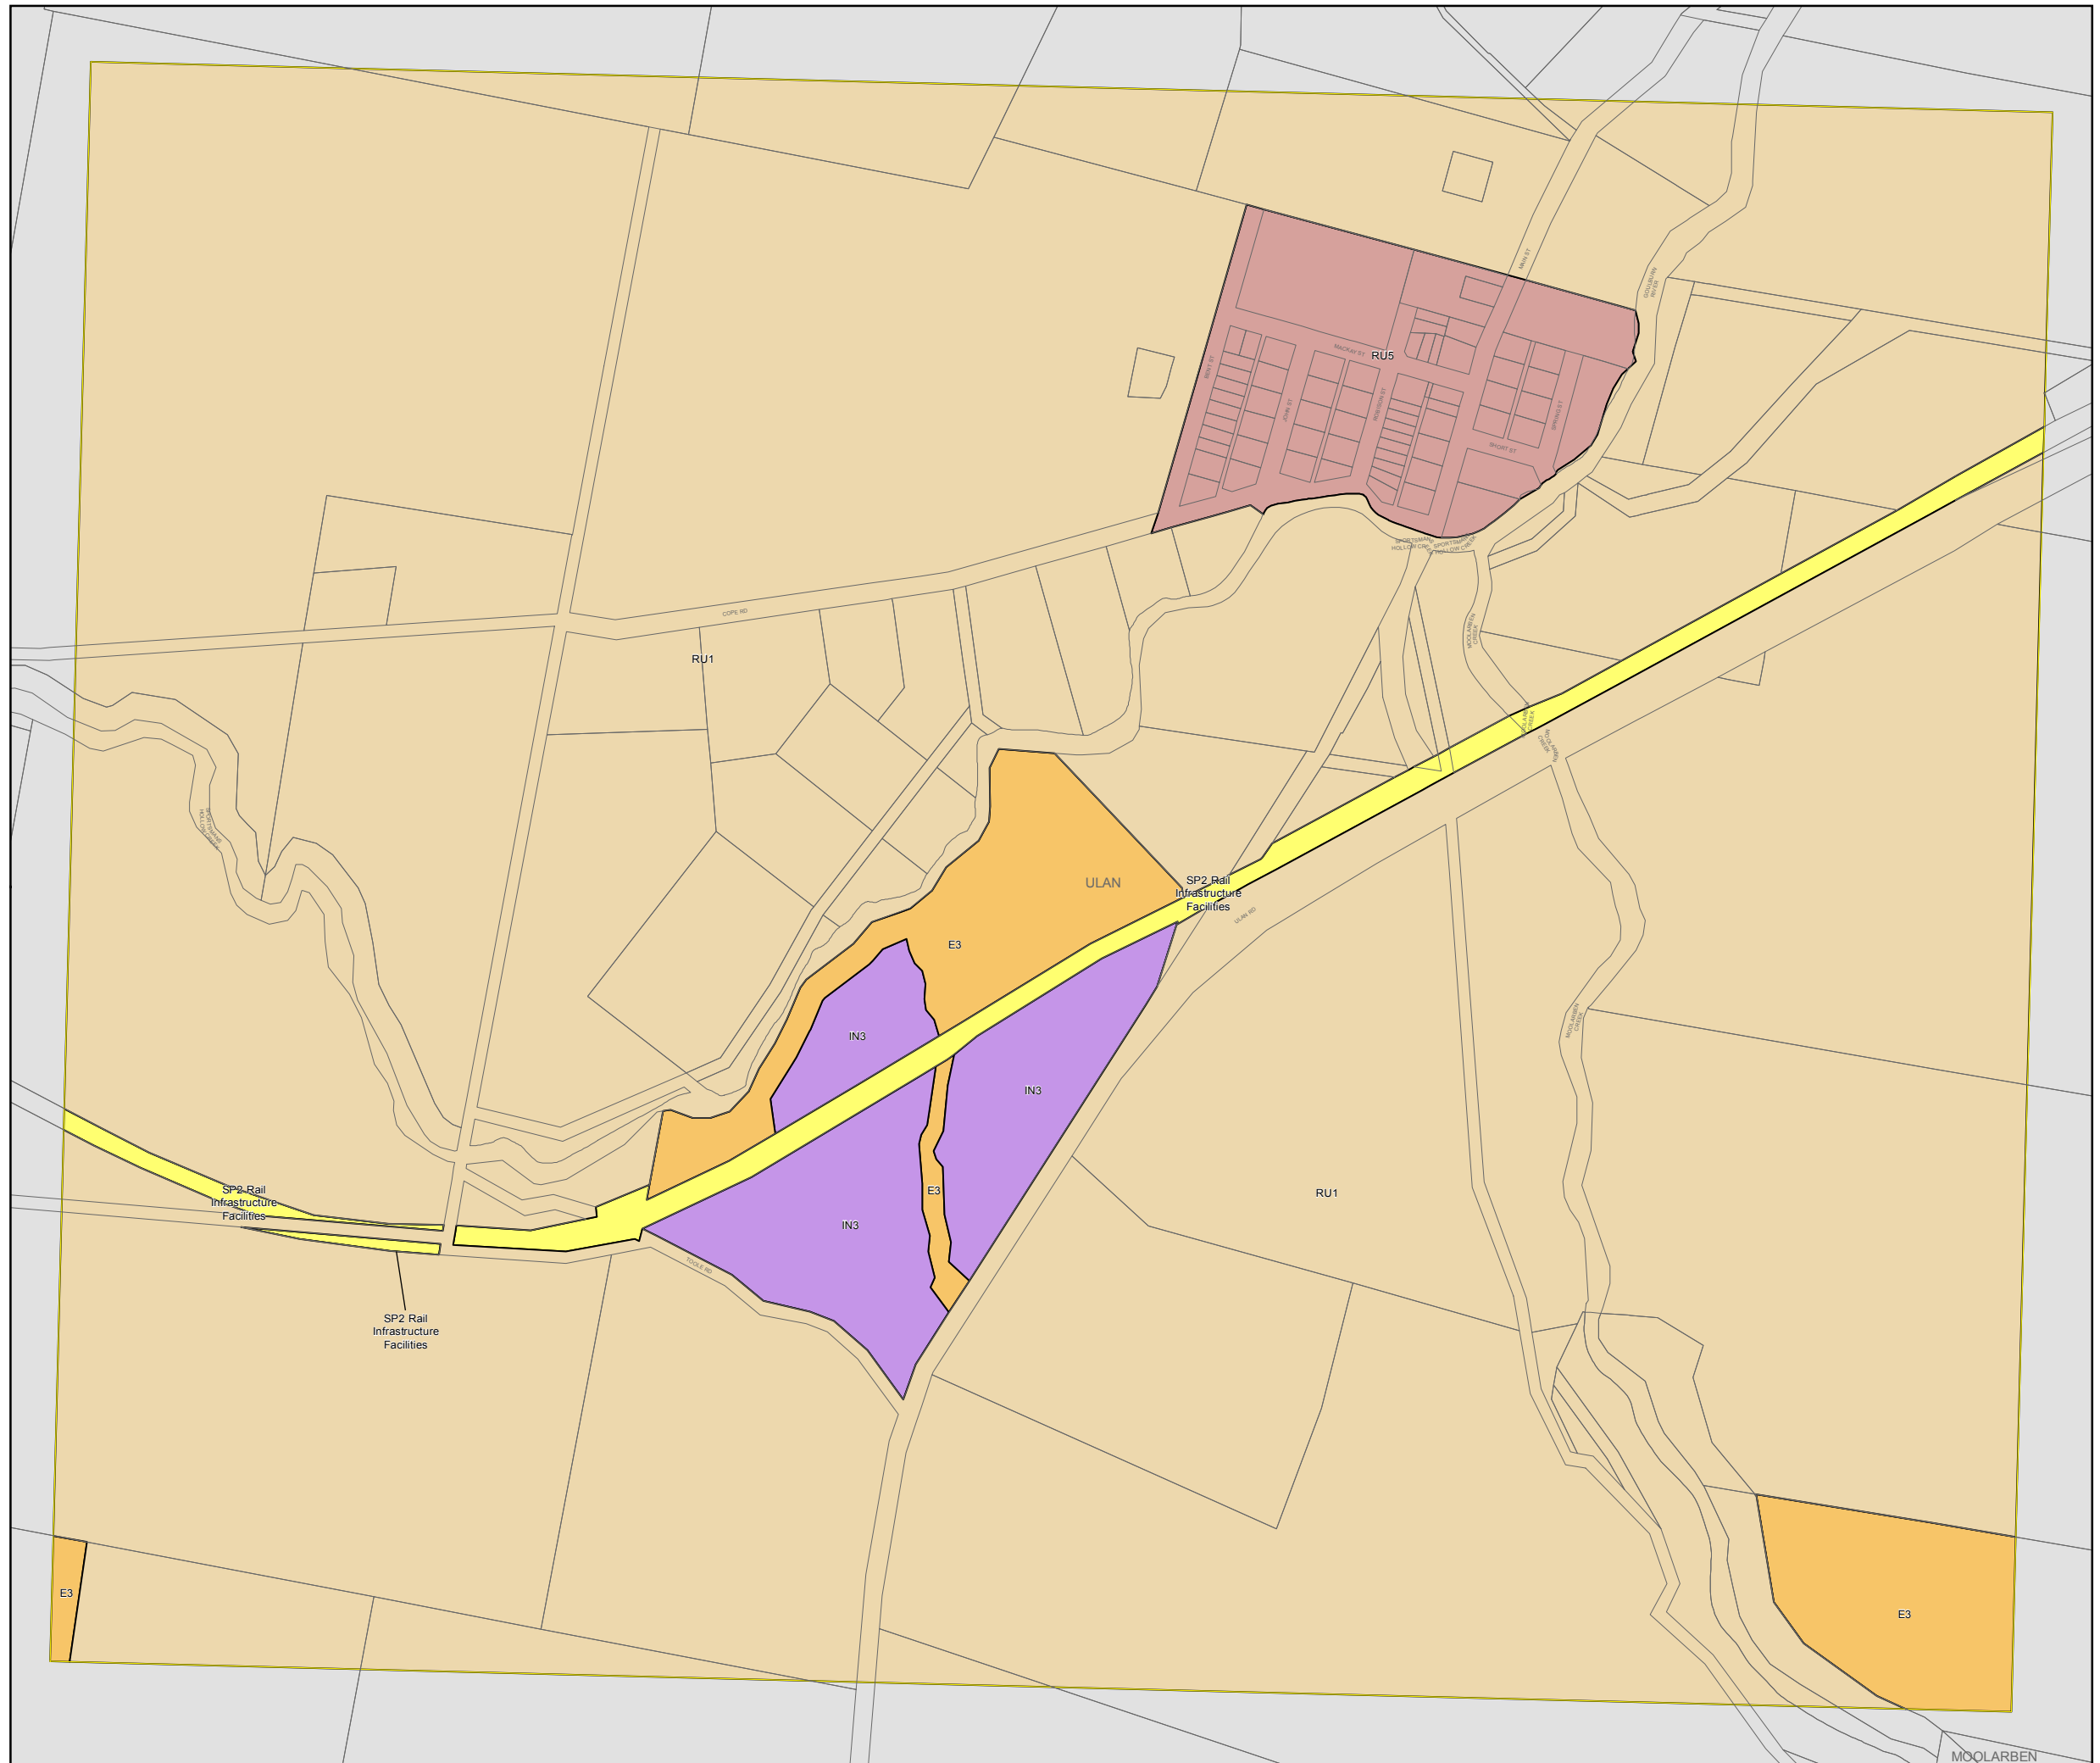

Mid-Western Regional Local Environmental Plan 2012

Land Zoning Map - Sheet LZN_005F

Zone

- B1 Neighbourhood Centre
- B2 Local Centre
- B3 Commercial Core
- B4 Mixed Use
- B5 Business Development
- E1 National Parks and Nature Reserves
- E3 Environmental Management
- IN1 General Industrial
- IN2 Light Industrial
- IN3 Heavy Industrial
- R1 General Residential
- R2 Low Density Residential
- R3 Medium Density Residential
- R5 Large Lot Residential
- RE1 Public Recreation
- RE2 Private Recreation
- RU1 Primary Production
- RU3 Forestry
- RU4 Primary Production Small Lots
- RU5 Village
- SP1 Special Activities
- SP2 Infrastructure
- SP3 Tourist

Cadastr

- Cadastre 15/12/2010 Land and Property Information (LPI)

0 200 400 Metres

Scale: 1:10,000 @ A3

Projection: GDA 1994
MGA Zone 55

Map identification number: 5270_COM_LZN_005F_010_20150501

MOOLARBEN