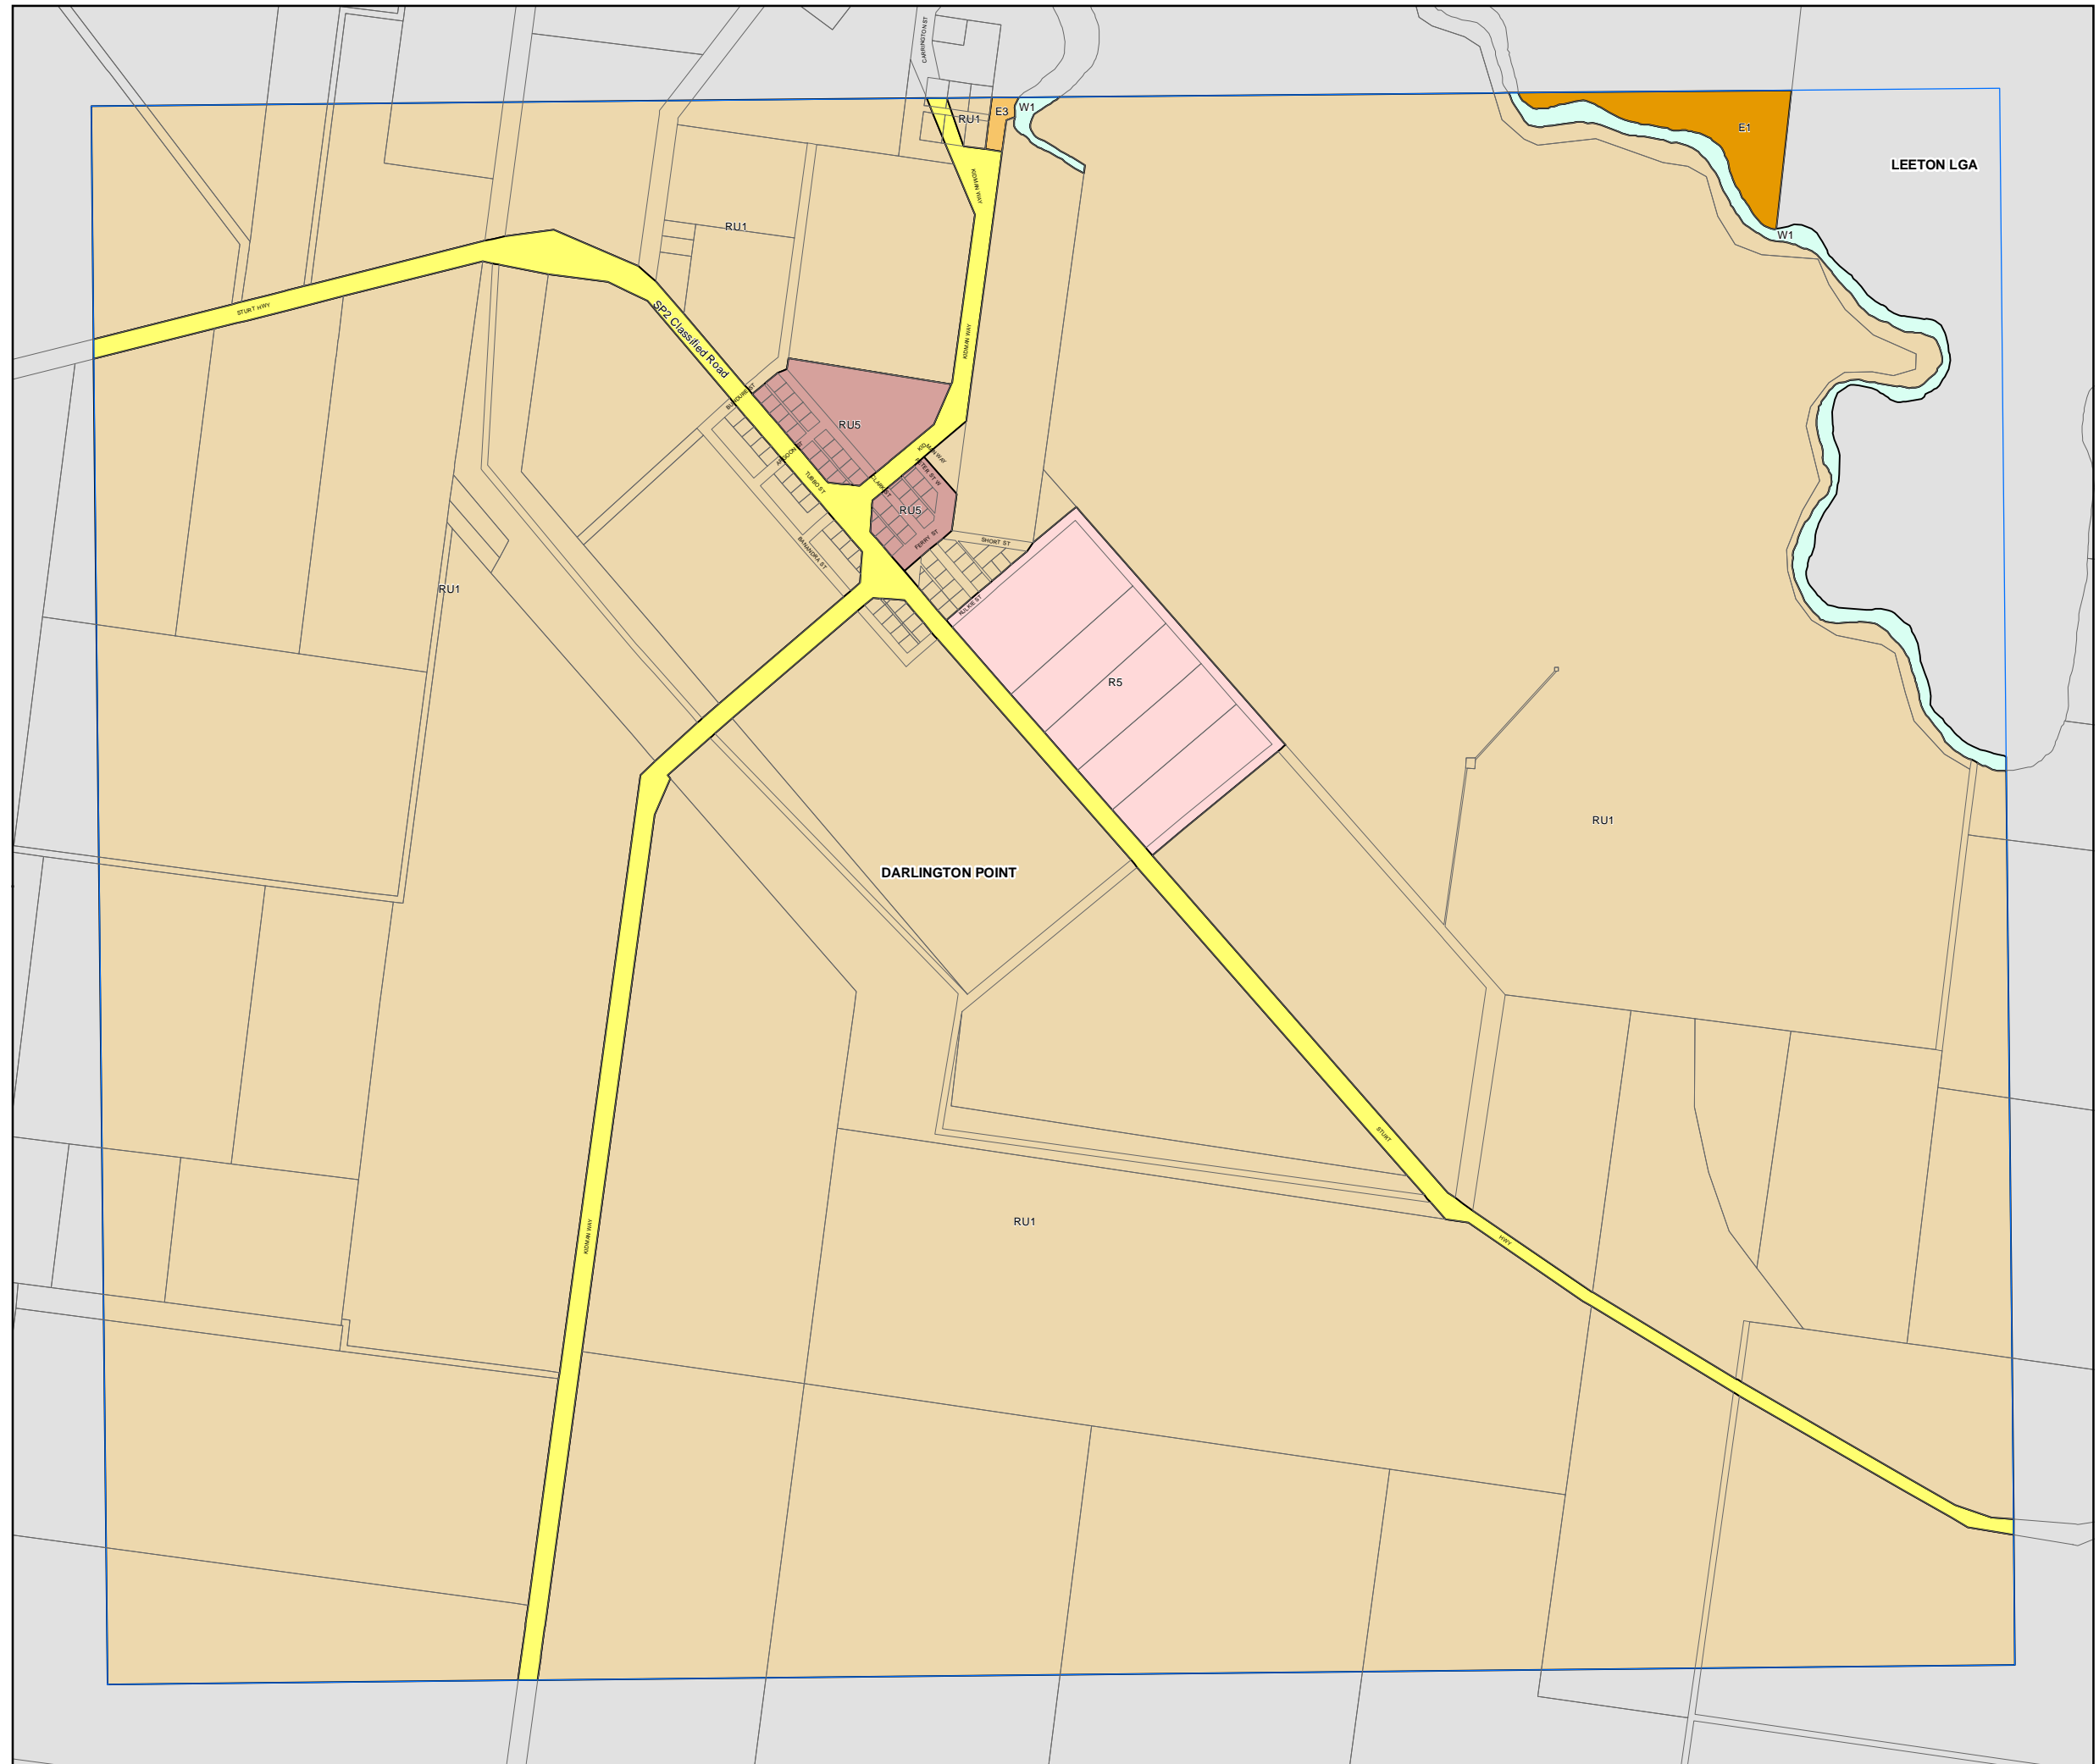

Murrumbidgee Local Environmental Plan 2013

Land Zoning Map - Sheet LZN_011A

Zone

- E1 National Parks and Nature Reserves
- E3 Environmental Management
- IN1 General Industrial
- R5 Large Lot Residential
- RE1 Public Recreation
- RE2 Private Recreation
- RU1 Primary Production
- RU3 Forestry
- RU5 Village
- SP2 Infrastructure
- W1 Natural Waterways
- W2 Recreational Waterways

Cadastre

Cadastre 01/06/2011 © Land and Property Information (LPI)

Scale: 1:20,000 @ A3

Projection: GDA 1994
MGA Zone 55

Map identification number: 5550_COM_LZN_011A_020_20130802