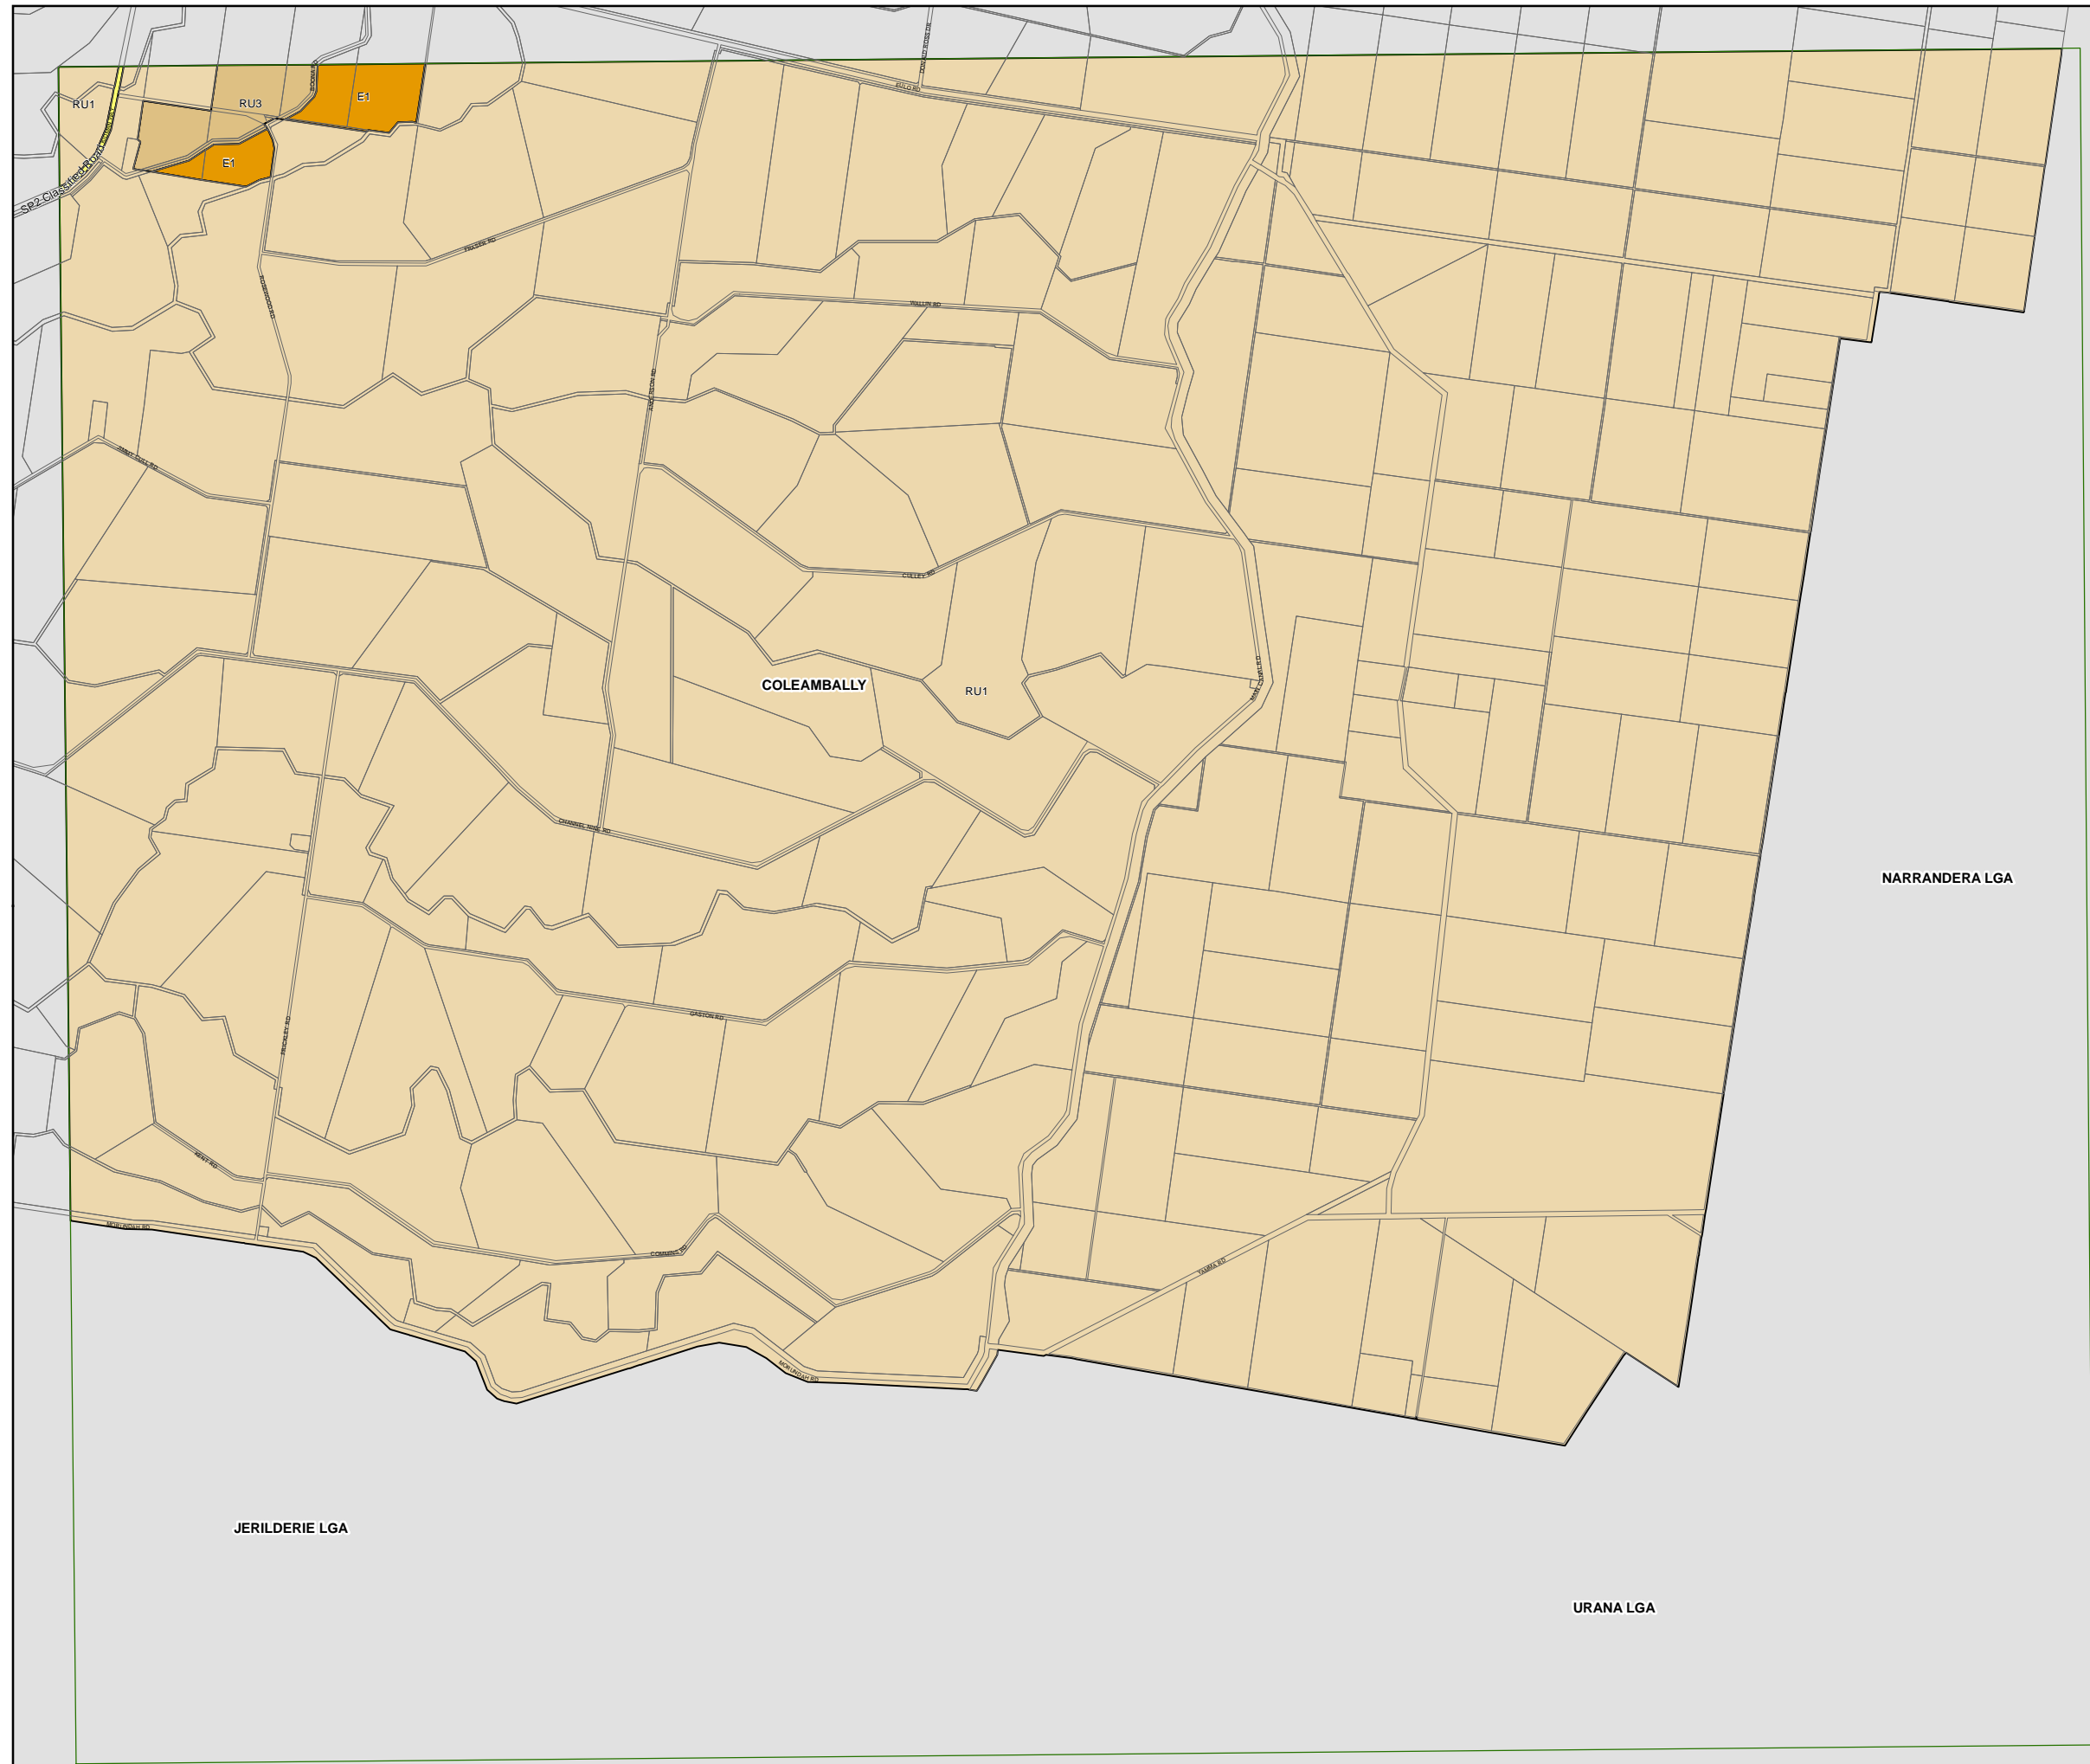

Murrumbidgee Local Environmental Plan 2013

Land Zoning Map - Sheet LZN_012

Zone

- E1 National Parks and Nature Reserves
- E3 Environmental Management
- IN1 General Industrial
- R5 Large Lot Residential
- RE1 Public Recreation
- RE2 Private Recreation
- RU1 Primary Production
- RU3 Forestry
- RU5 Village
- SP2 Infrastructure
- W1 Natural Waterways
- W2 Recreational Waterways

Cadastre

Cadastre 01/06/2011 © Land and Property Information (LPI)

Projection: GDA 1994
MGA Zone 55
Map identification number: 5550_COM_LZN_012_080_20130802