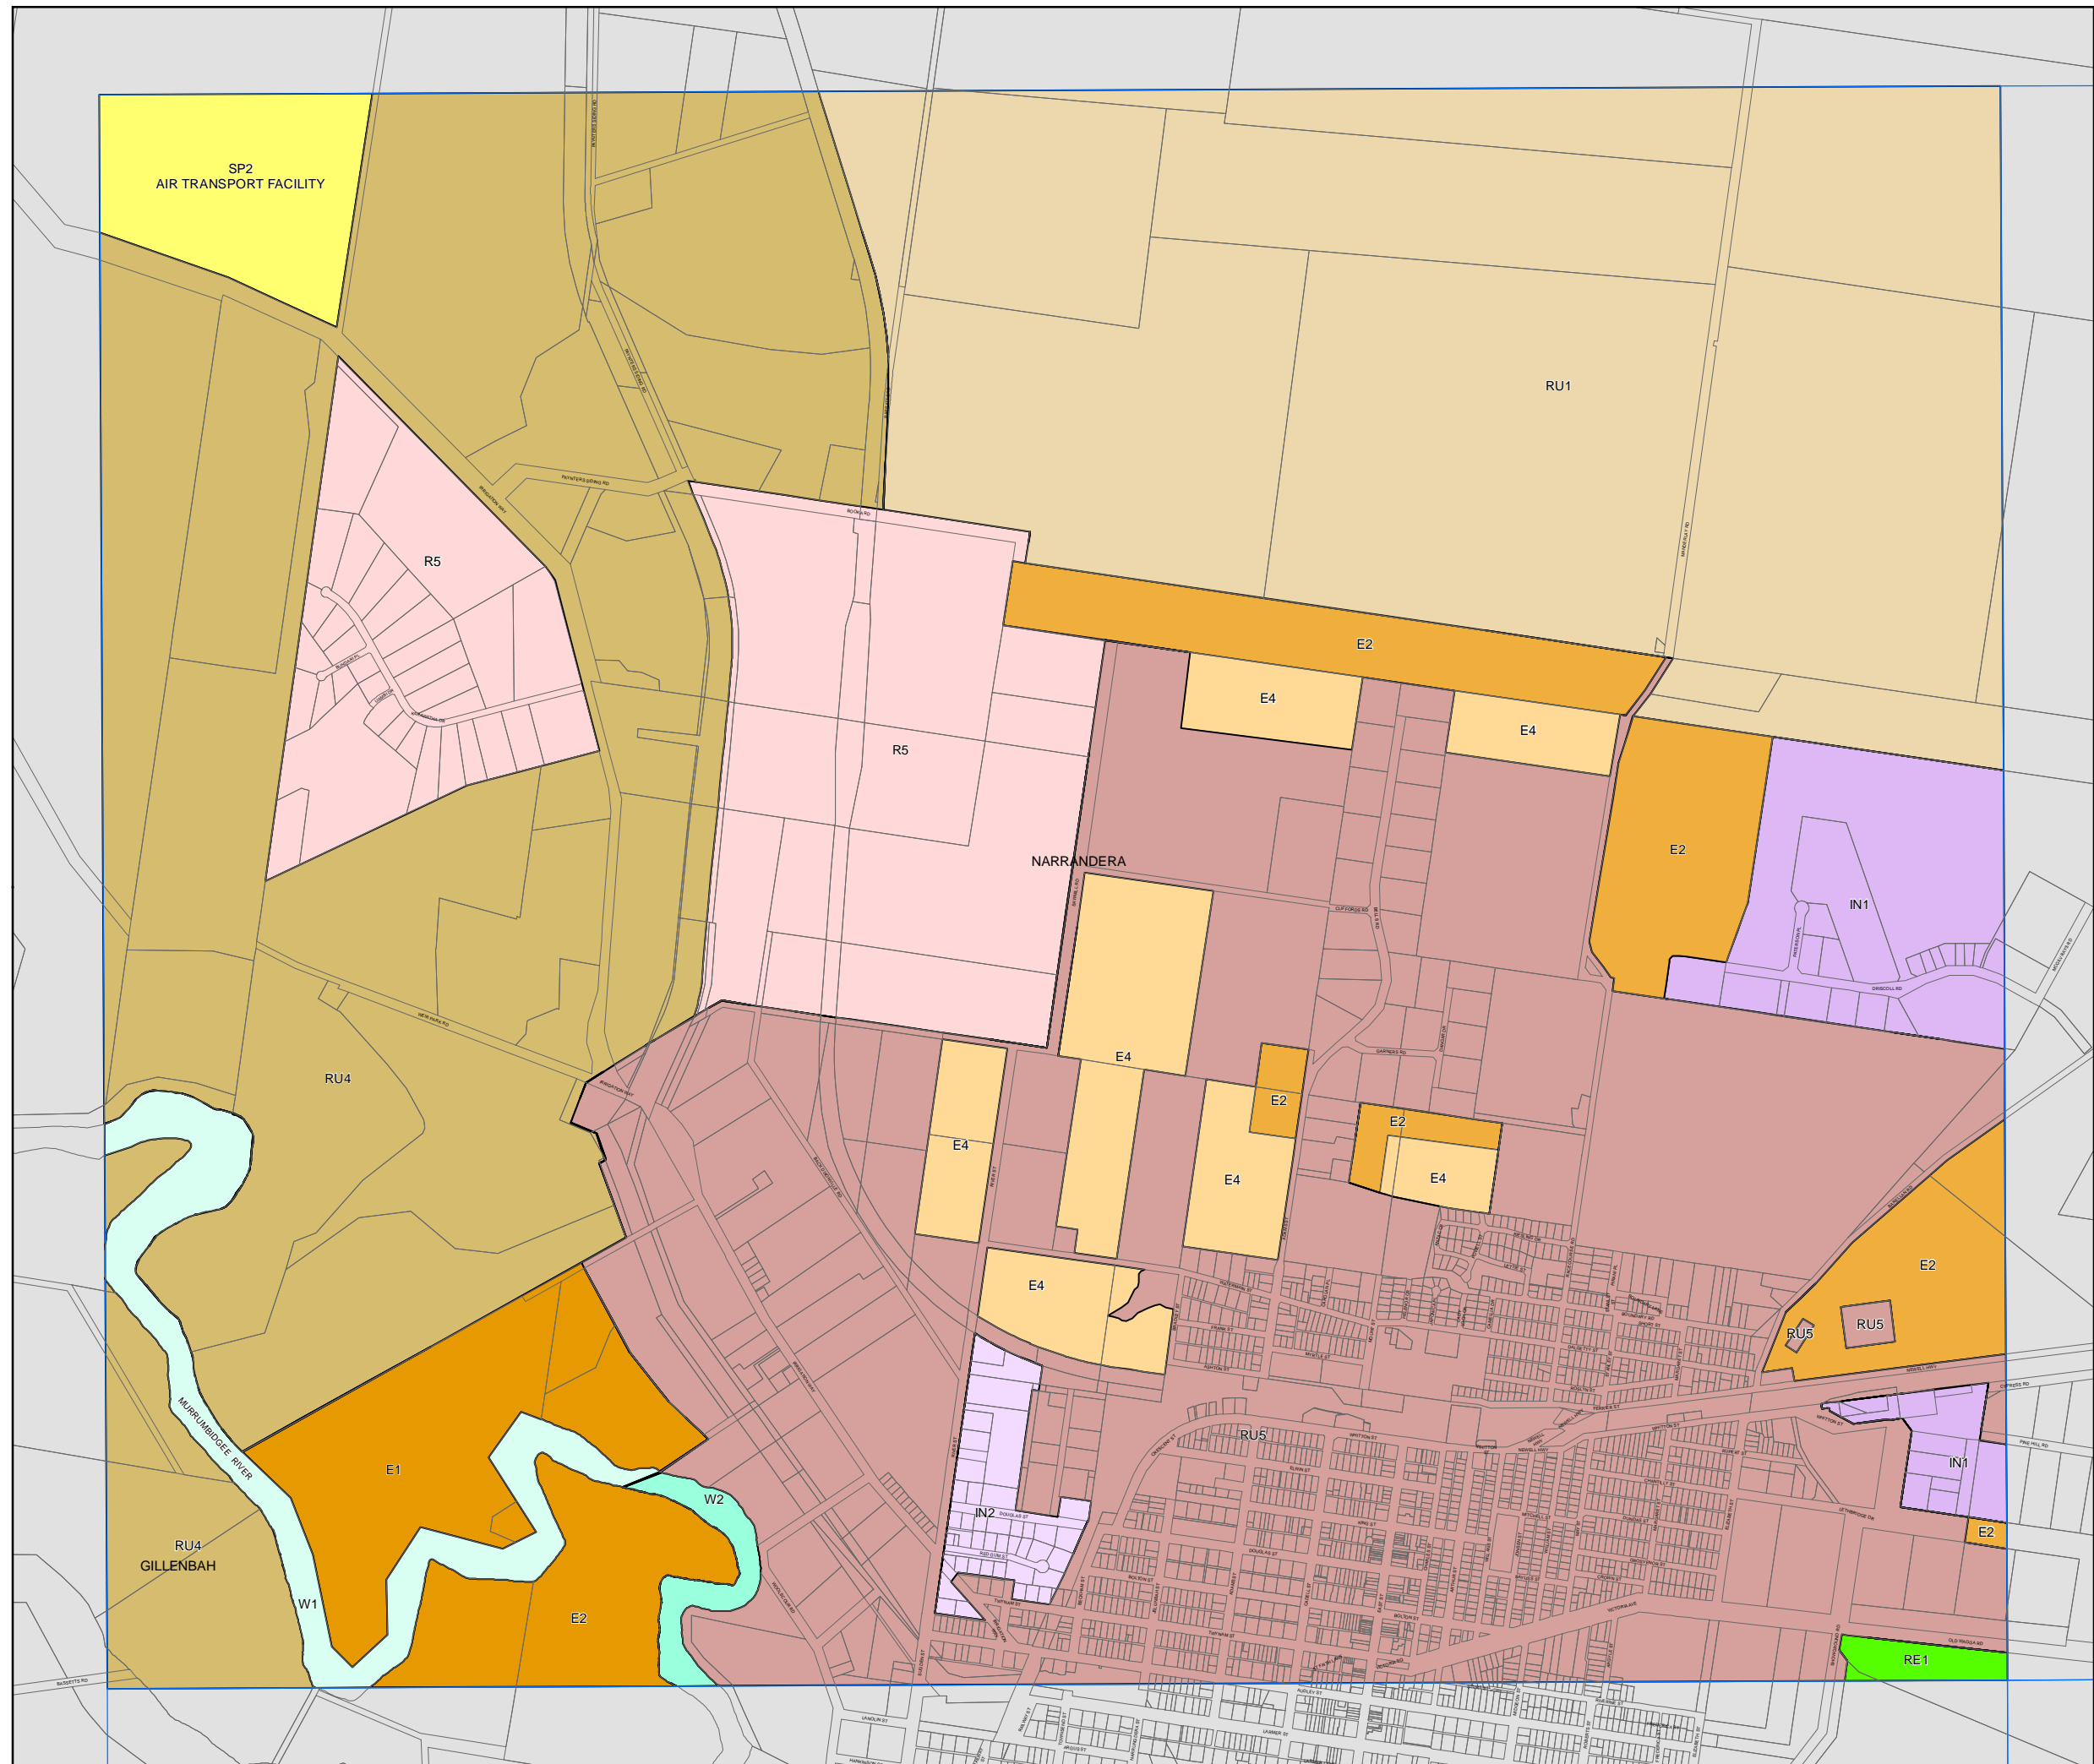

Narrandera Local Environmental Plan 2013

Land Zoning Map - Sheet LZN_002AA

ZONE

- E1 National Parks and Nature Reserves
- E2 Environmental Conservation
- E4 Environmental Living
- IN1 General Industrial
- IN2 Light Industrial
- R5 Large Lot Residential
- RE1 Public Recreation
- RU1 Primary Production
- RU3 Forestry
- RU4 Primary Production Small Lots
- RU5 Village
- SP2 Infrastructure
- W1 Natural Waterways
- W2 Recreational Waterways

Cadastre

Cadastre 01/06/2017 © Land and Property Information (LPI)

Projection: GDA 1994
MGA Zone 55

Map Identification Number: 5800_COM_LZN_002AA_020_20170616