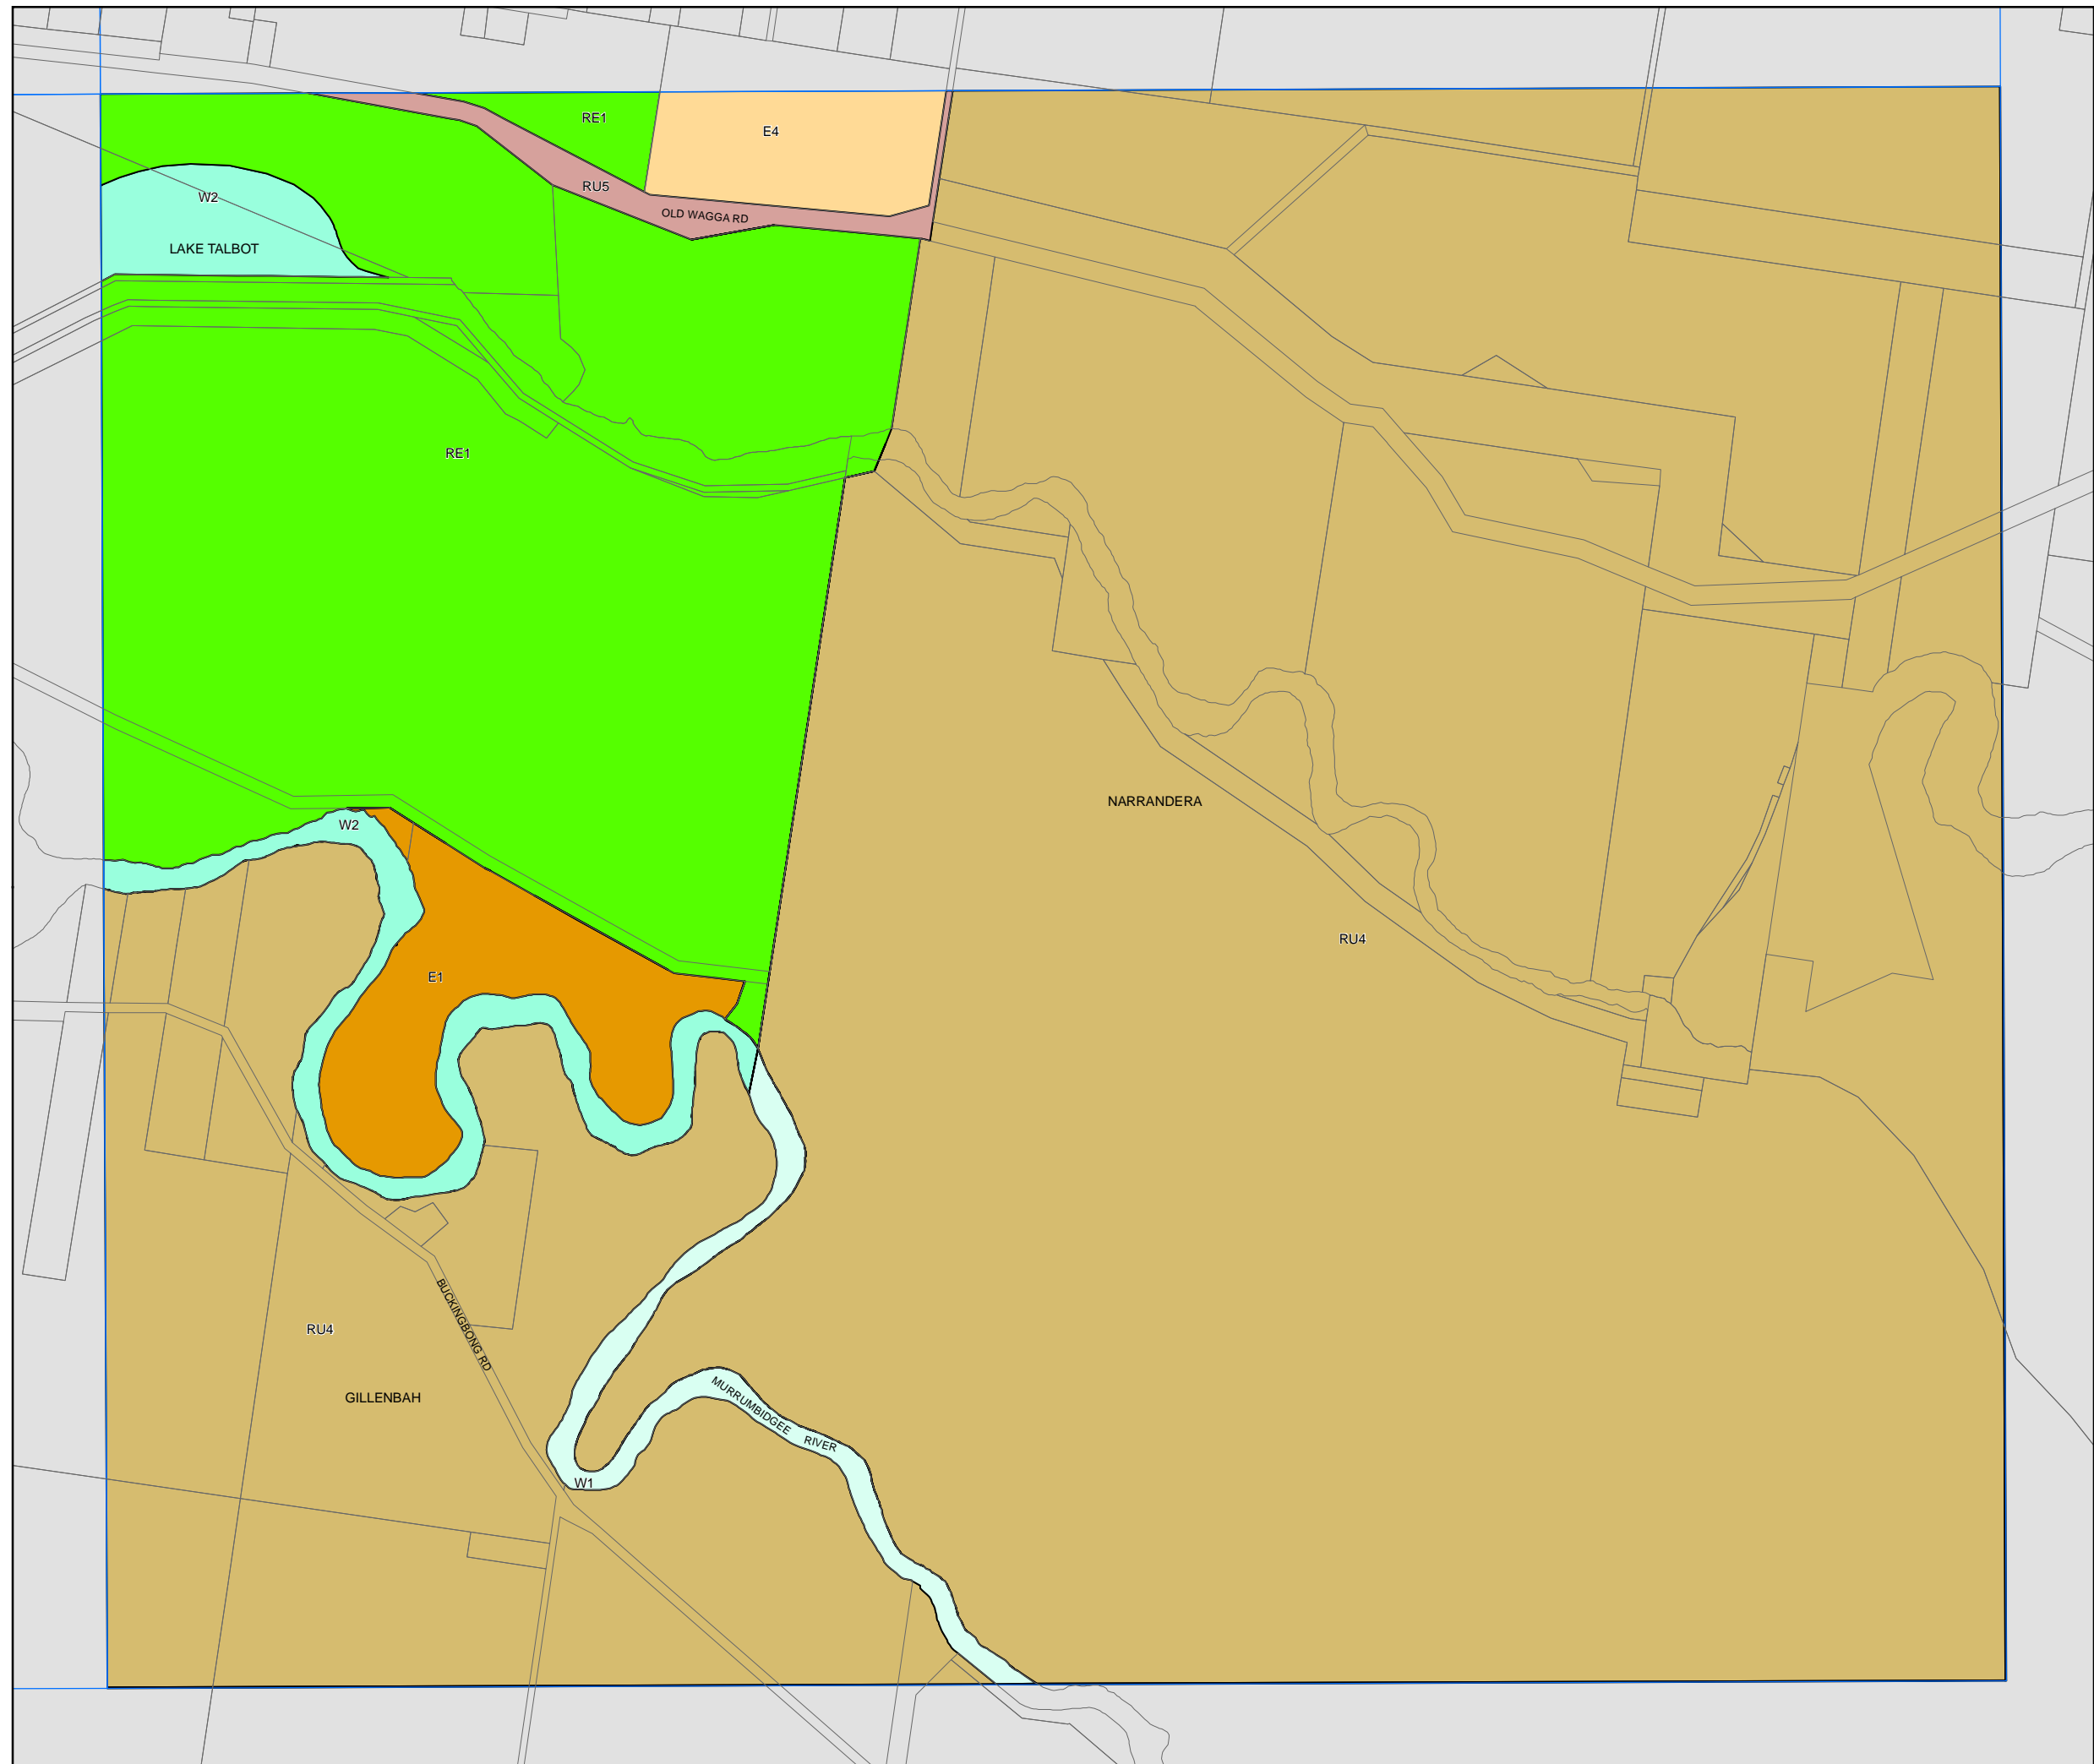

Narrandera Local Environmental Plan 2013

Land Zoning Map - Sheet LZN_002AD

ZONE

- E1 National Parks and Nature Reserves
- E2 Environmental Conservation
- E4 Environmental Living
- IN1 General Industrial
- IN2 Light Industrial
- R5 Large Lot Residential
- RE1 Public Recreation
- RU1 Primary Production
- RU3 Forestry
- RU4 Primary Production Small Lots
- RU5 Village
- SP2 Infrastructure
- W1 Natural Waterways
- W2 Recreational Waterways

Cadastral

Cadastral 01/06/2017 © Land and Property Information (LPI)

Projection: GDA 1994
MGA Zone 55

Map Identification Number: 5800_COM_LZN_002AD_020_20170616