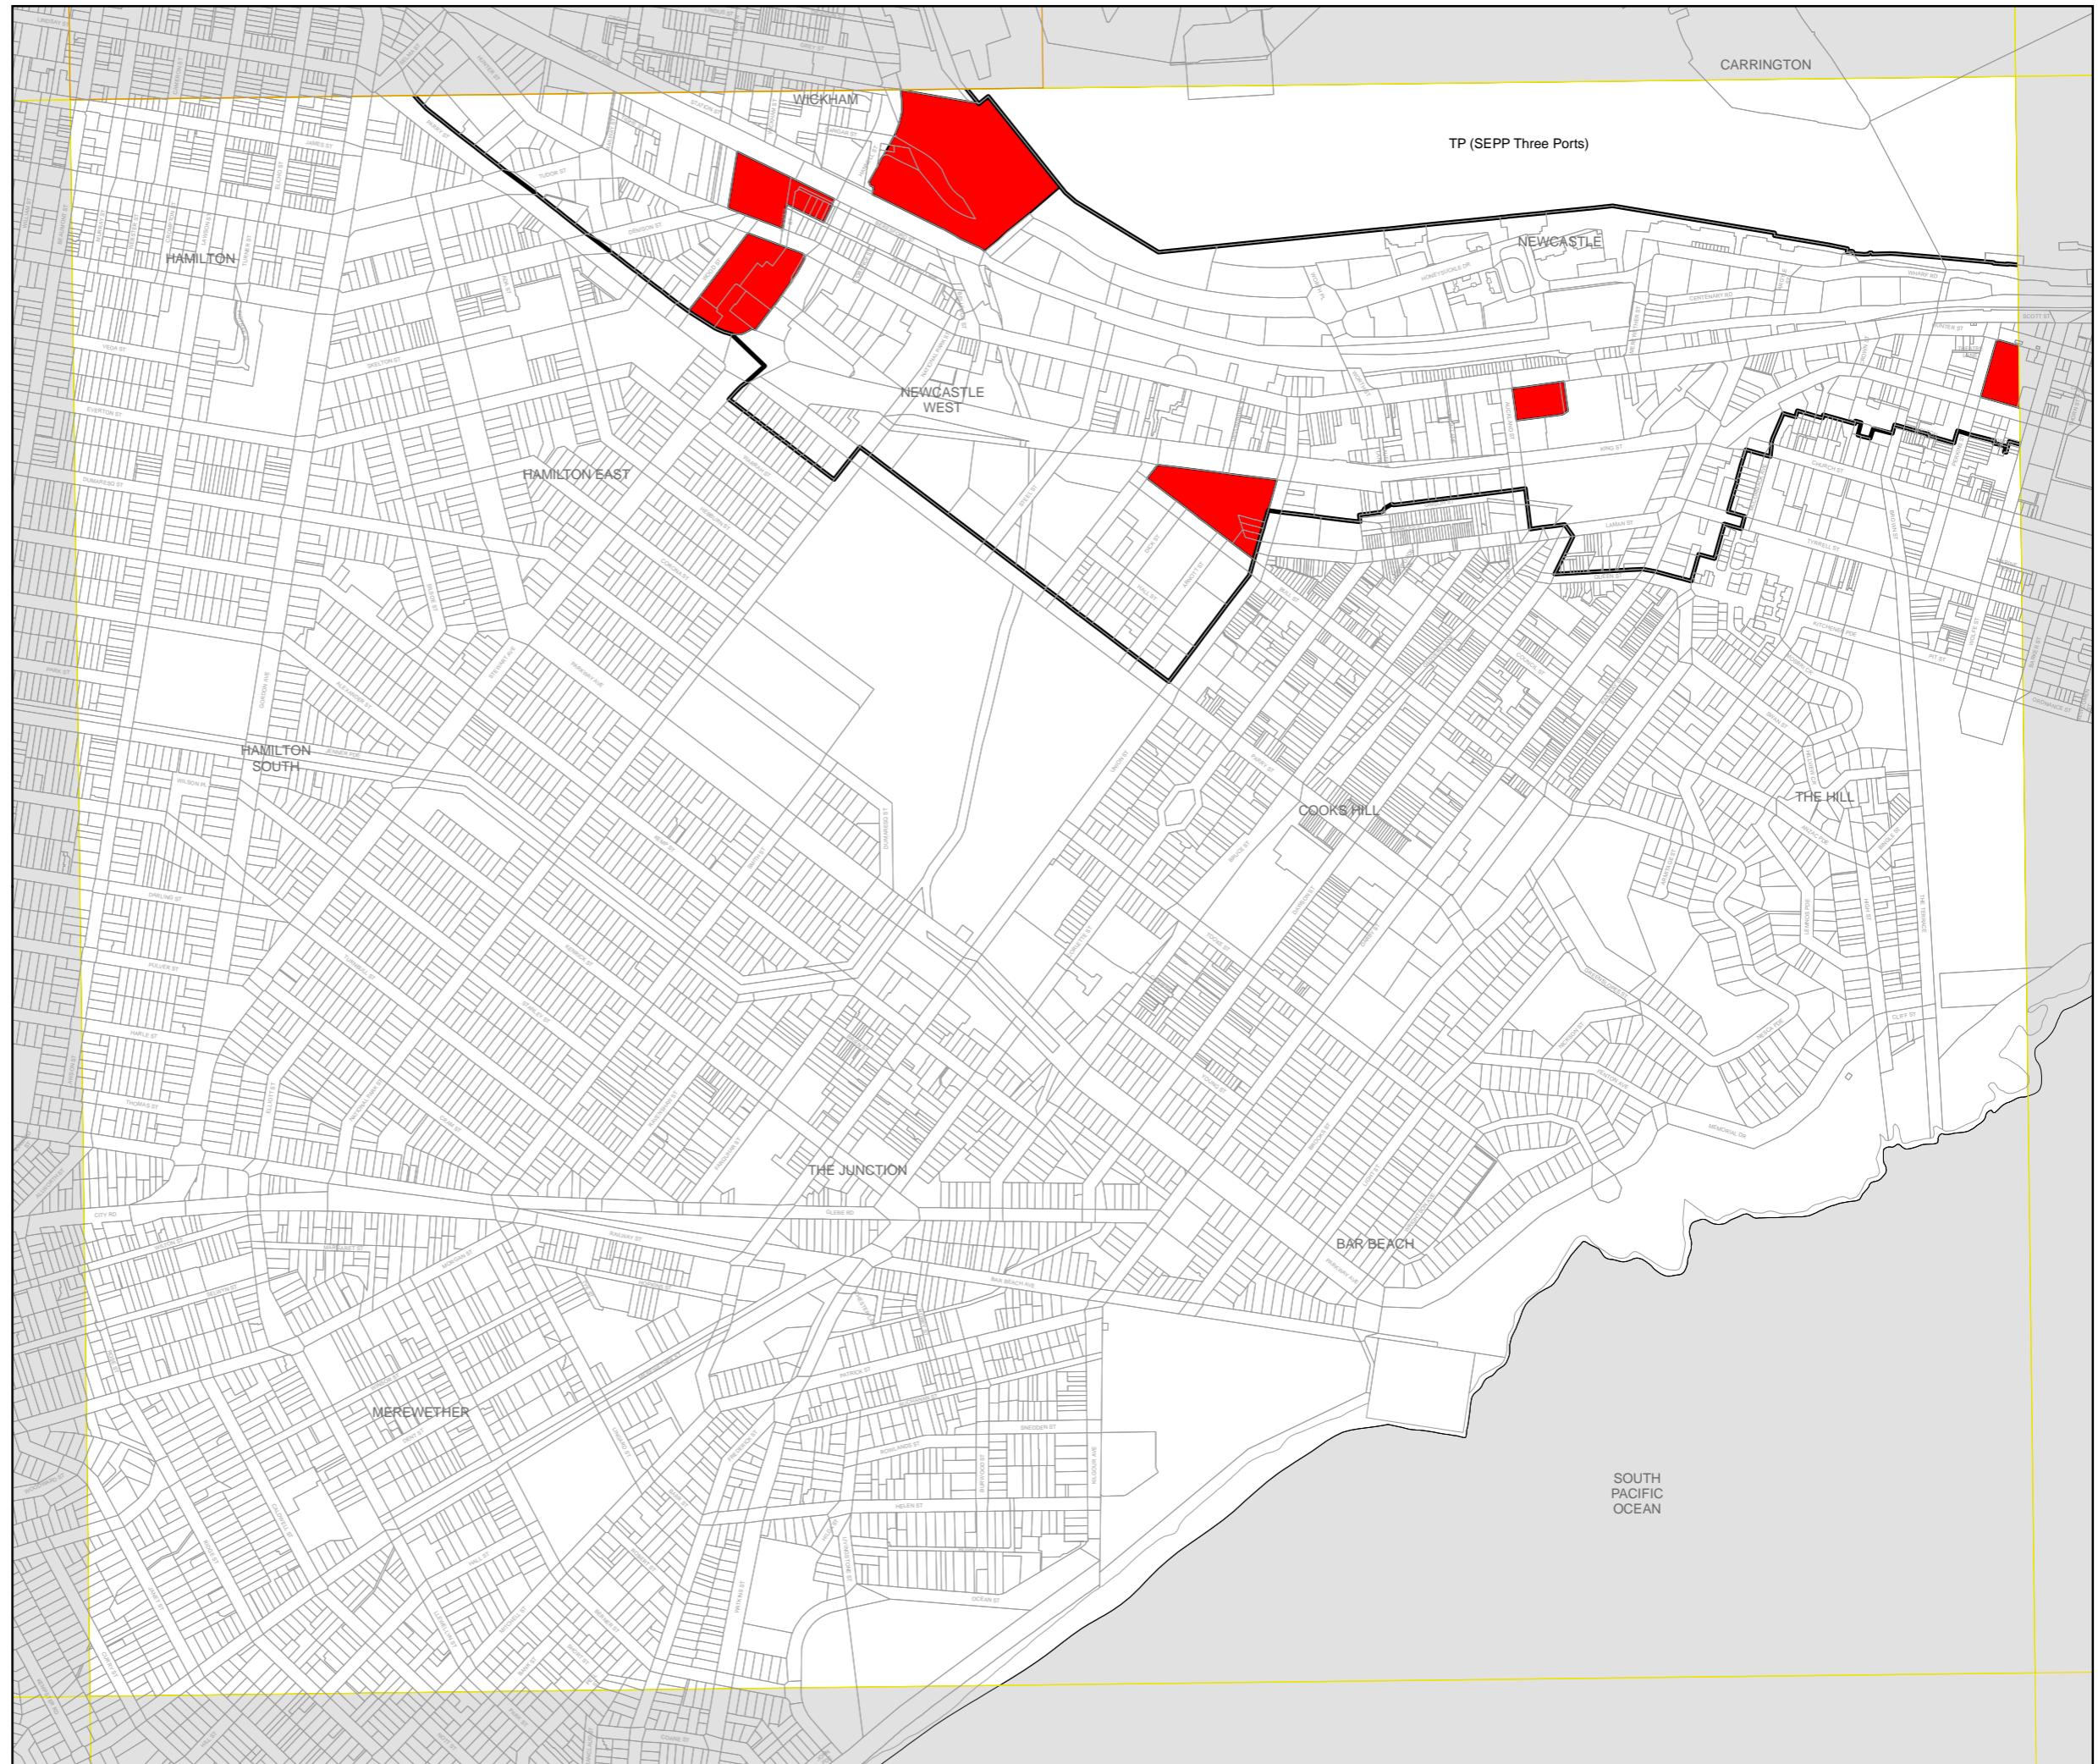

Key Sites

Newcastle City Centre

Cadastre

Base data 01/08/2007
© Land and Property Information (LPI)
Addendum data 27/02/2018 © City of Newcastle

Projection: GDA 1994
MGA Zone 56
Scale: 1:10,000 @ A3