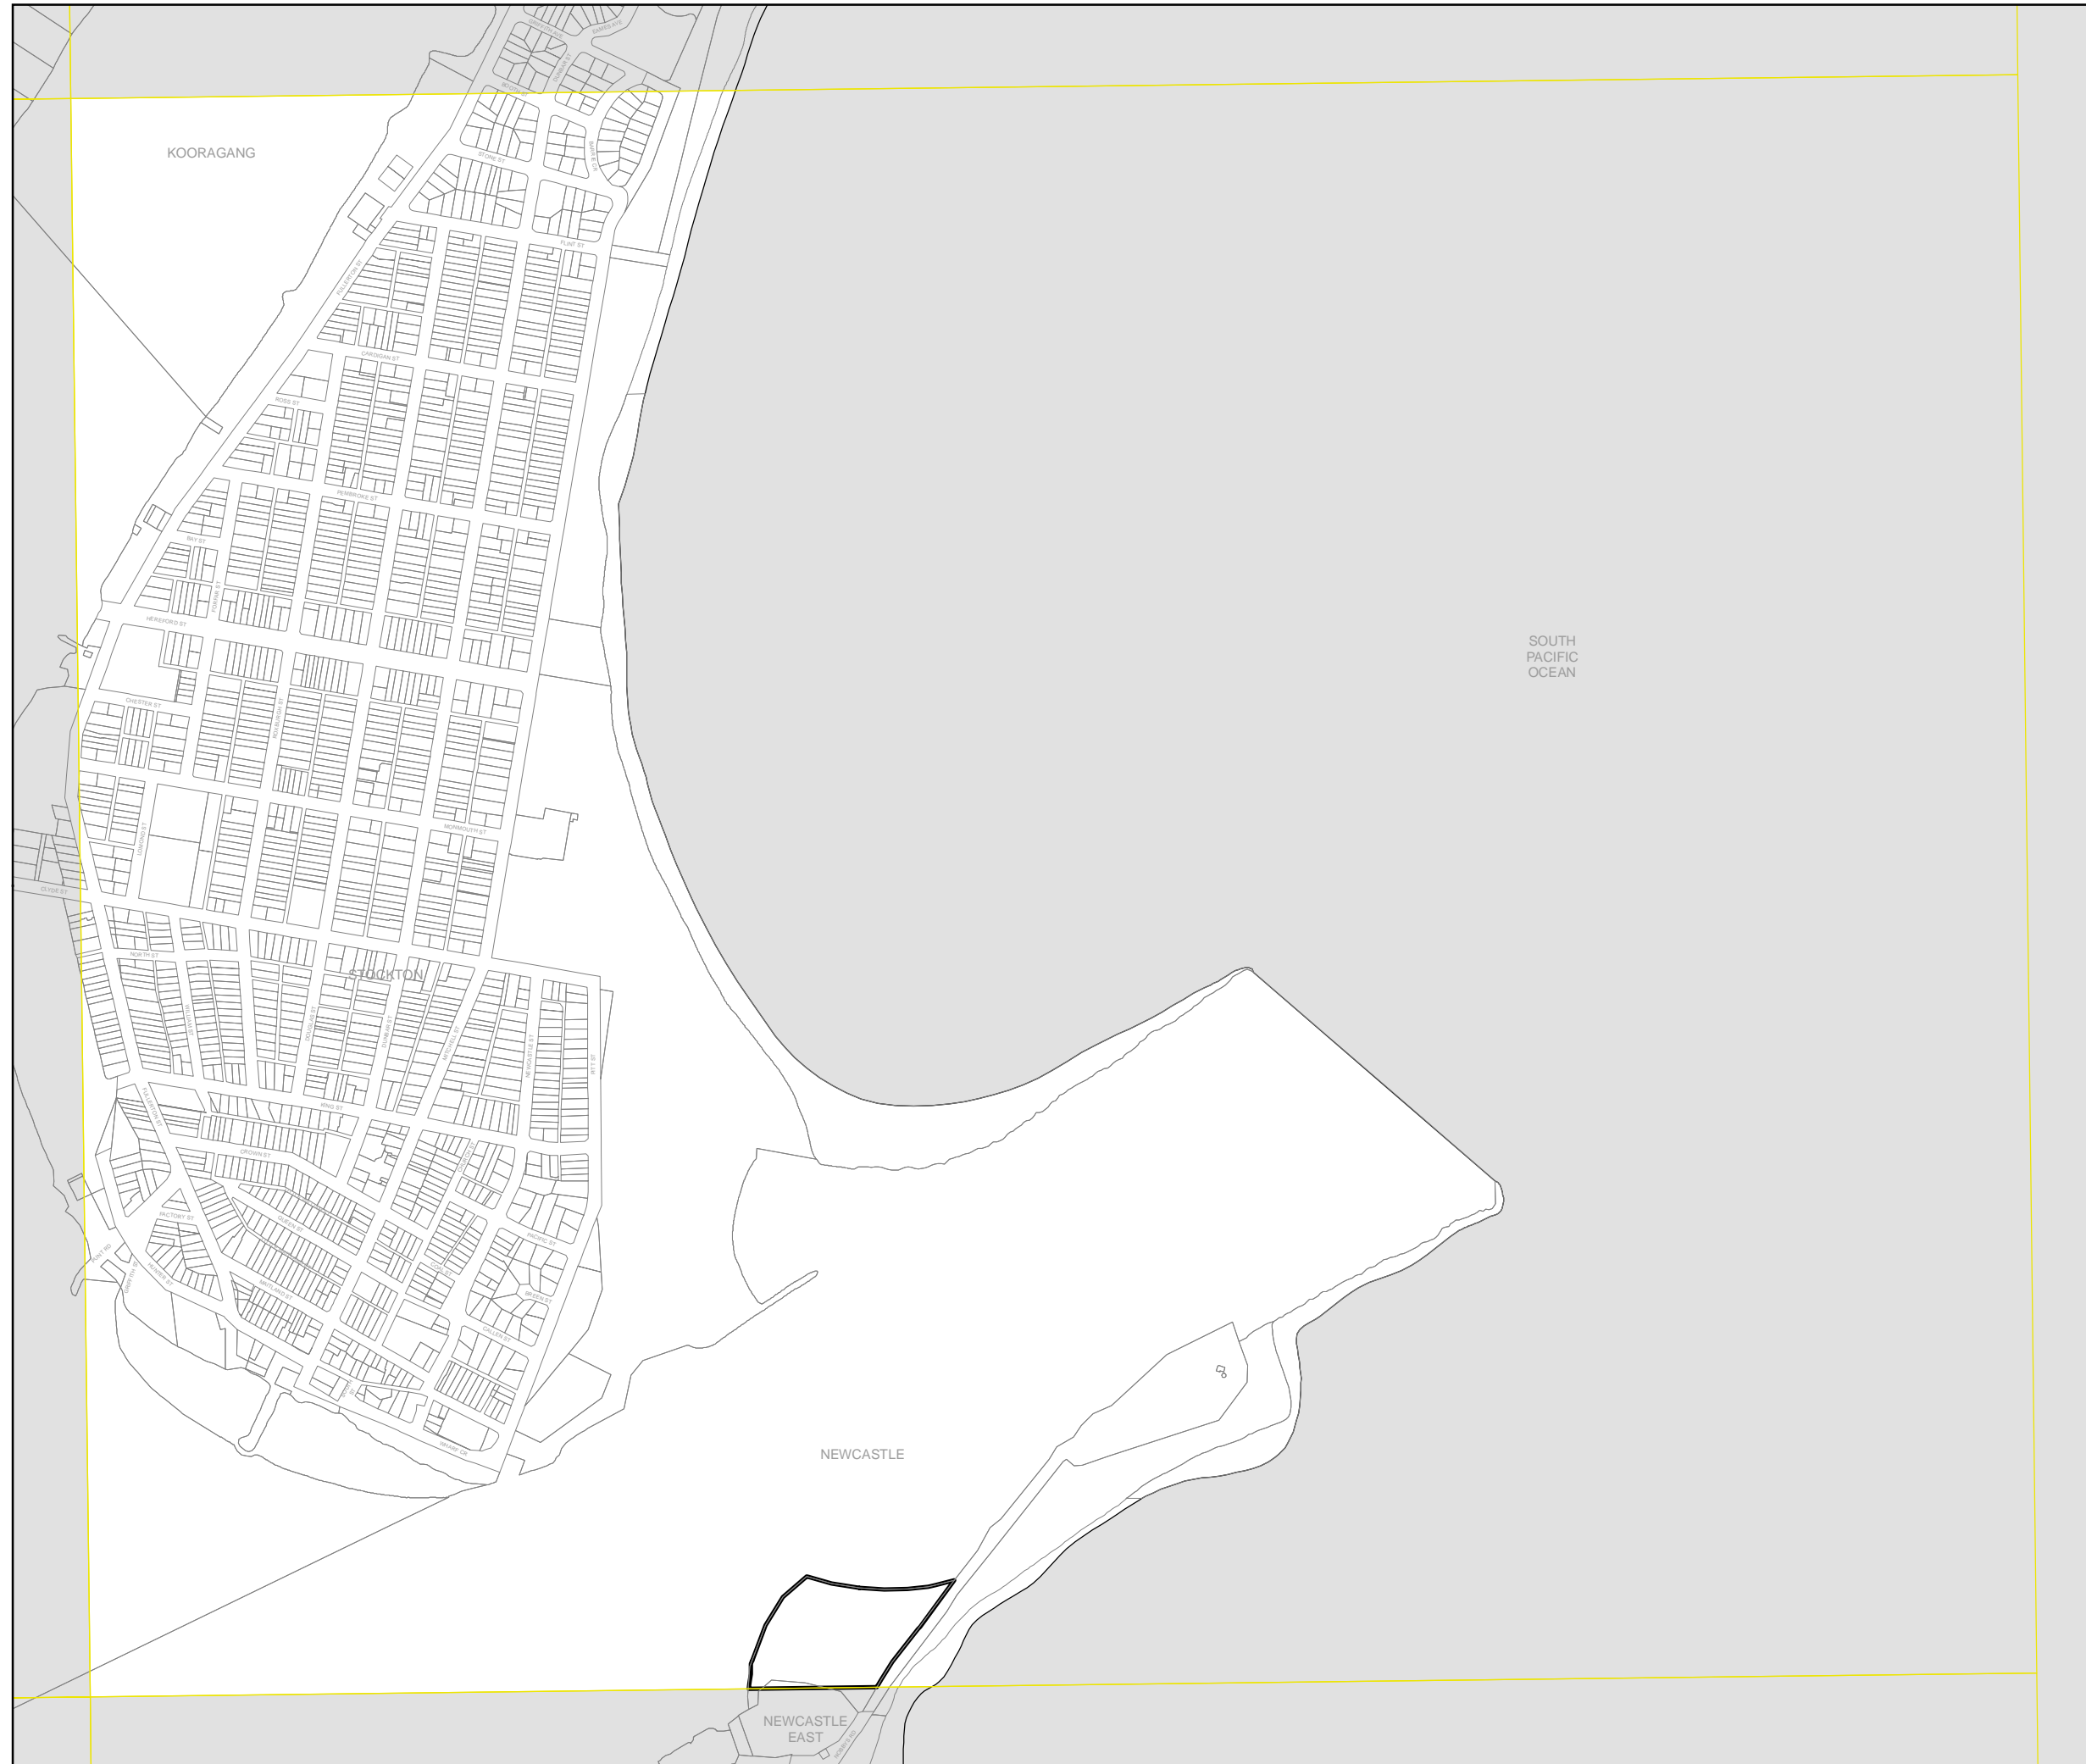

### Key Sites

 Key Site

### Cadastral

 Base data 01/08/2007 © Land and Property Information  
 Addendum data 13/03/2014 © City of Newcastle

Scale: 1:10,000 @ A3

Projection: GDA 1994  
MGA Zone 56

Map identification number: 5900\_COM\_CL1\_004J\_010\_20140527