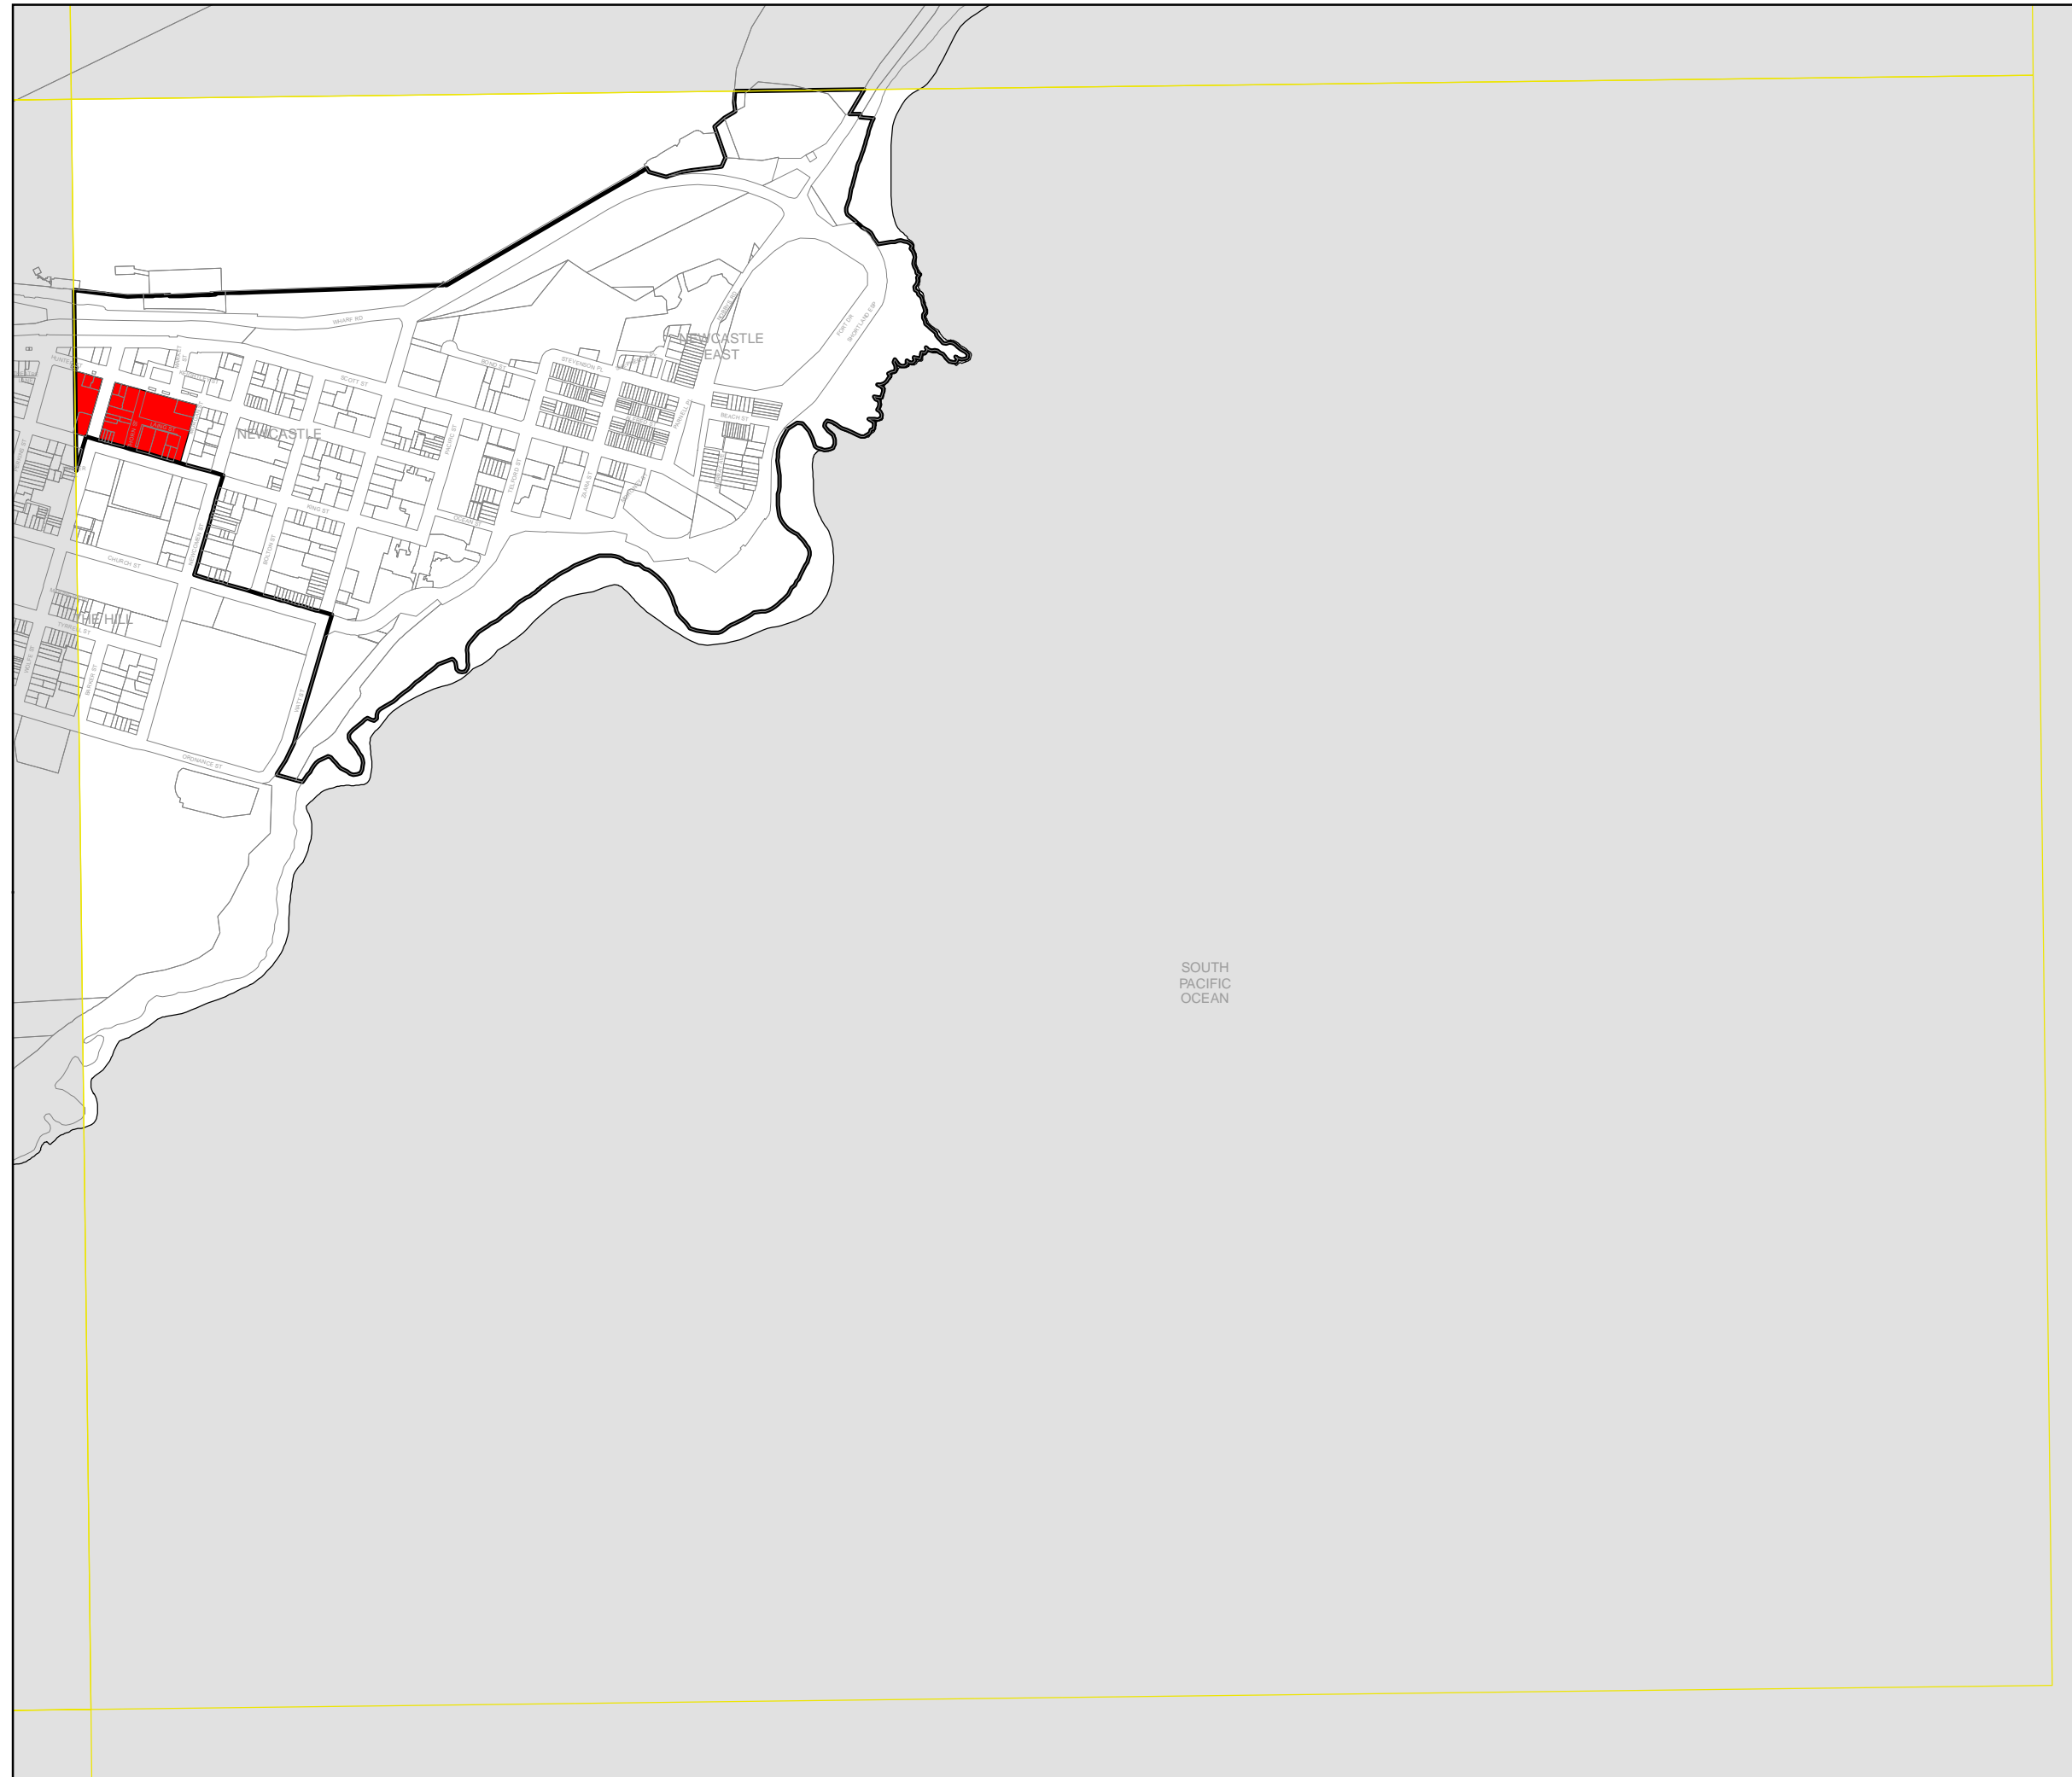

Key Sites Map
Newcastle City Centre Map
Sheet CL1_004K

Key Sites

 Key Site

Newcastle City Centre

 Newcastle City Centre

Cadastre

 Base data 01/08/2007 © Land and Property Information
 Addendum data 13/03/2014 © City of Newcastle

Scale: 1:10,000 @ A3

Projection: GDA 1994
MGA Zone 56