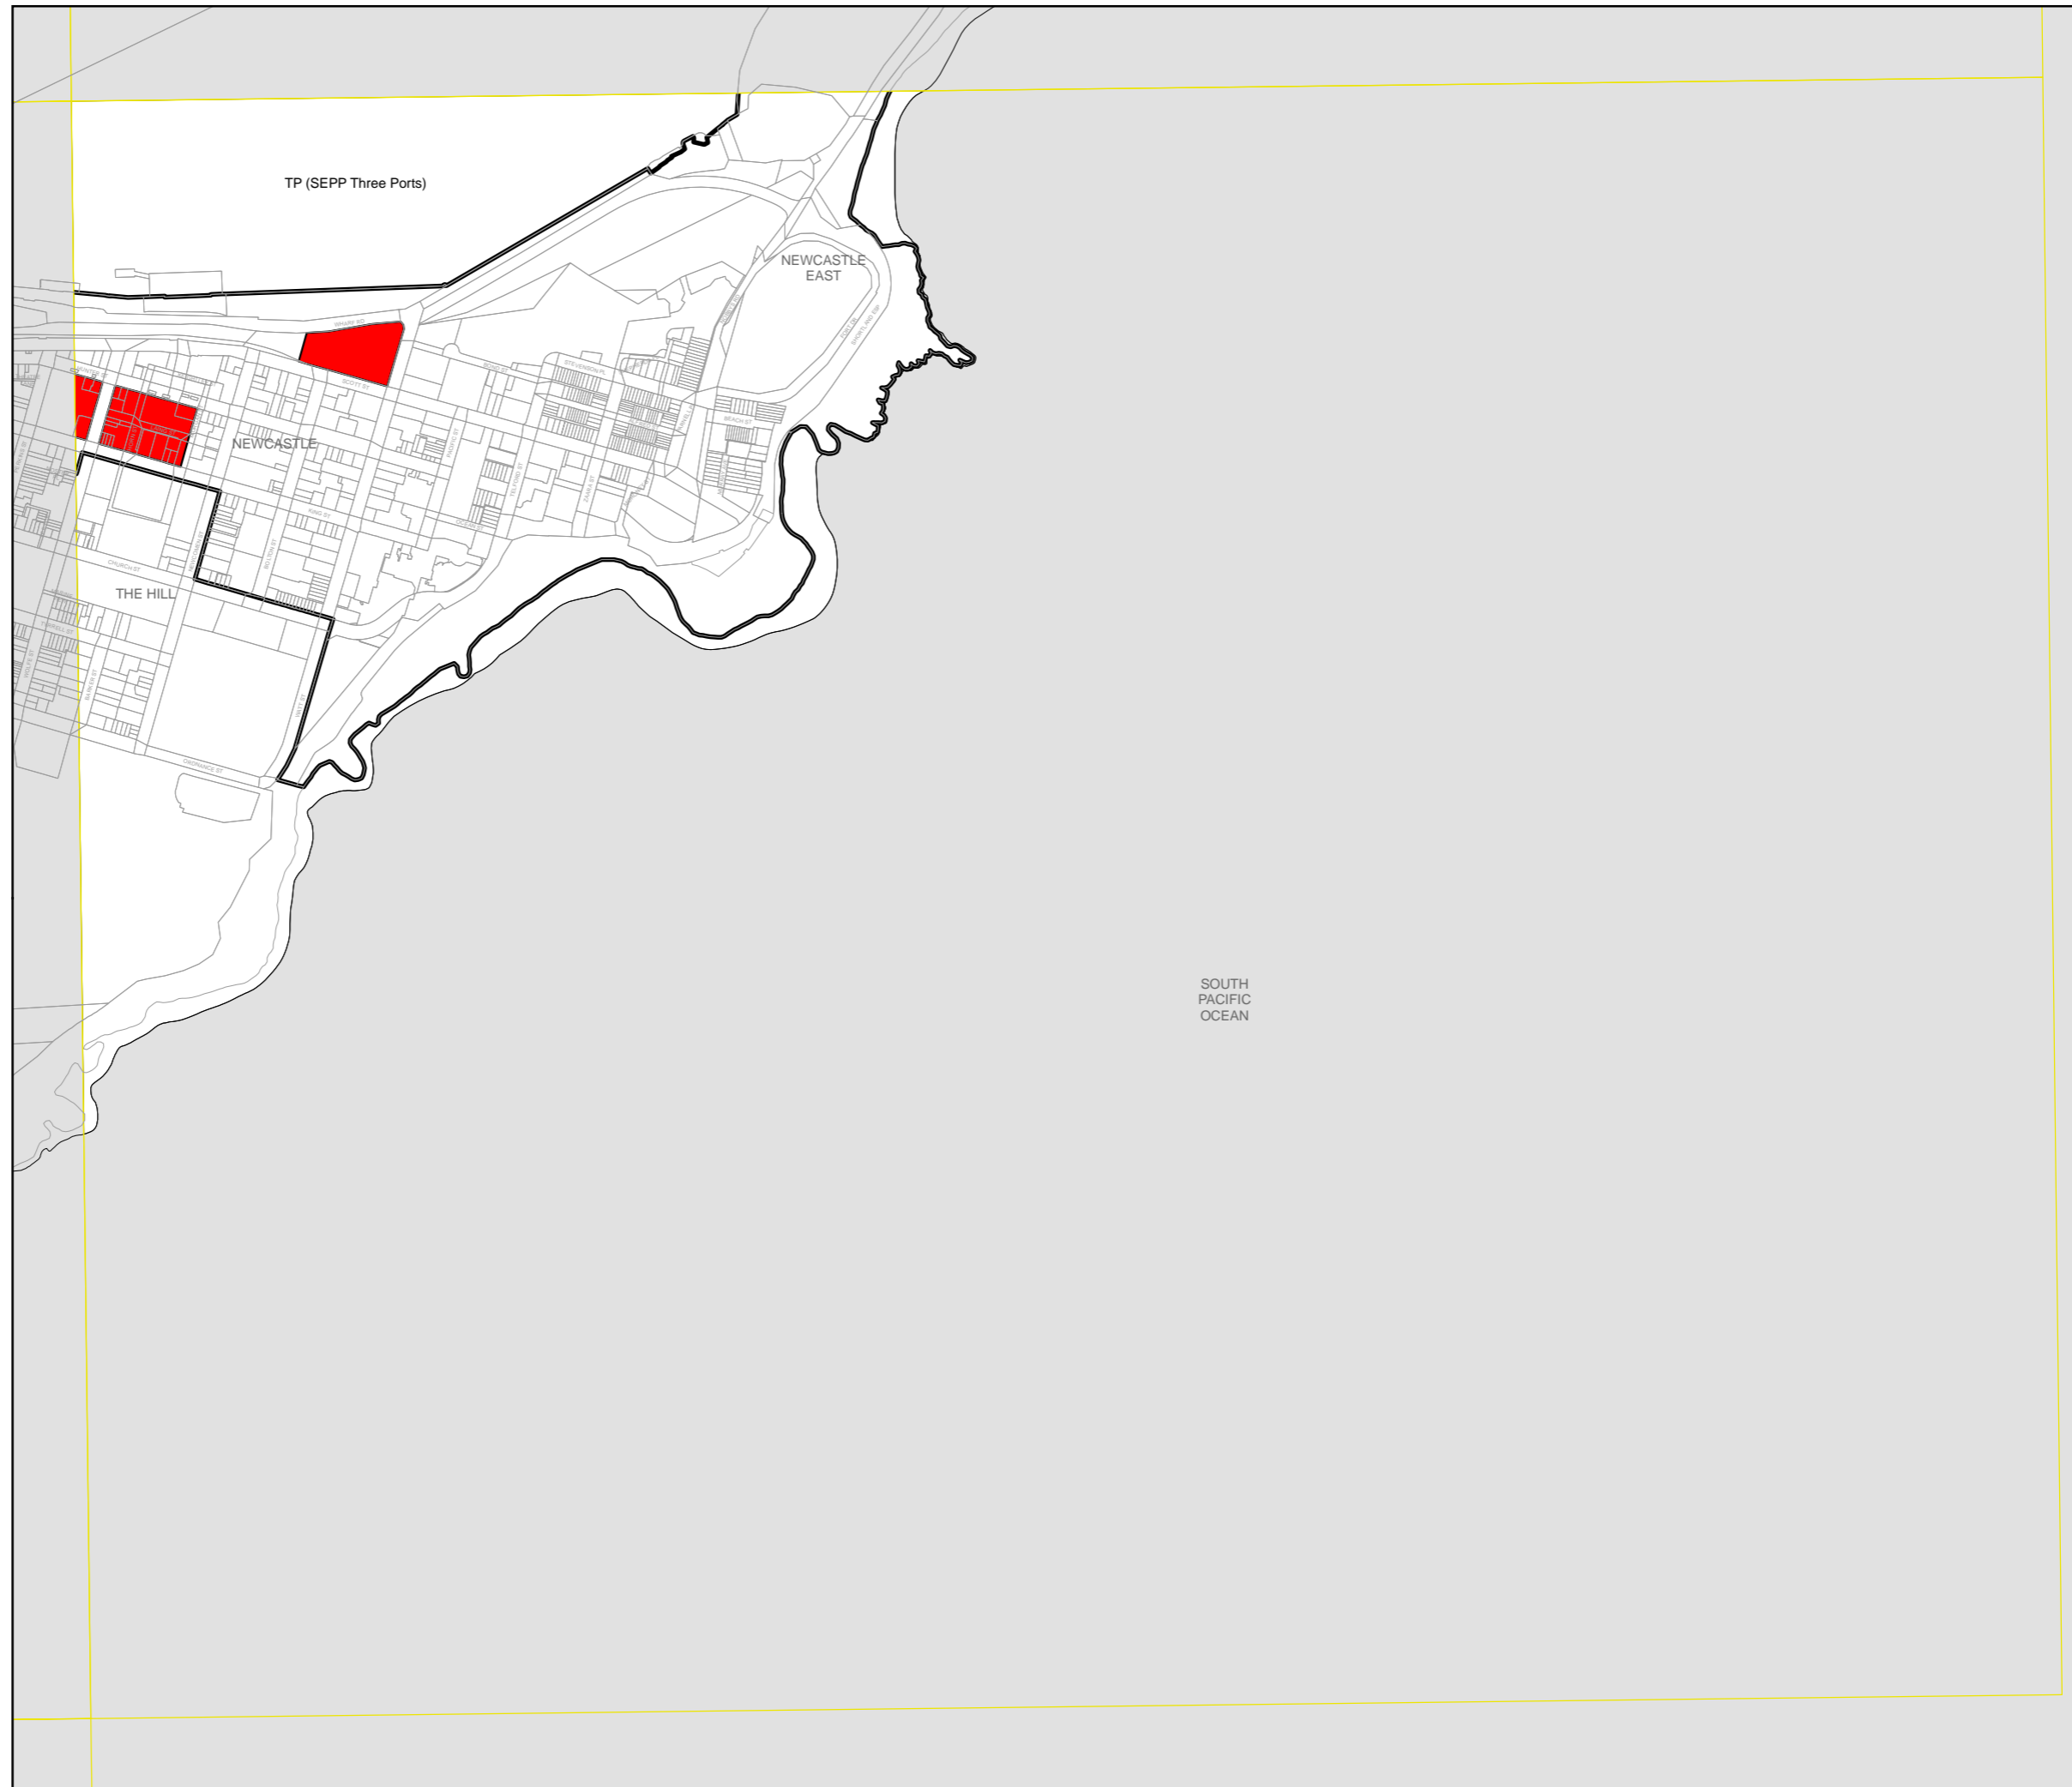

Key Sites

Newcastle City Centre

Cadastre

Base data 01/08/2007
© Land and Property Information (LPI)
Addendum data 27/02/2018 © City of Newcastle

Scale: 1:10,000 @ A3

Projection: GDA 1994
MGA Zone 56