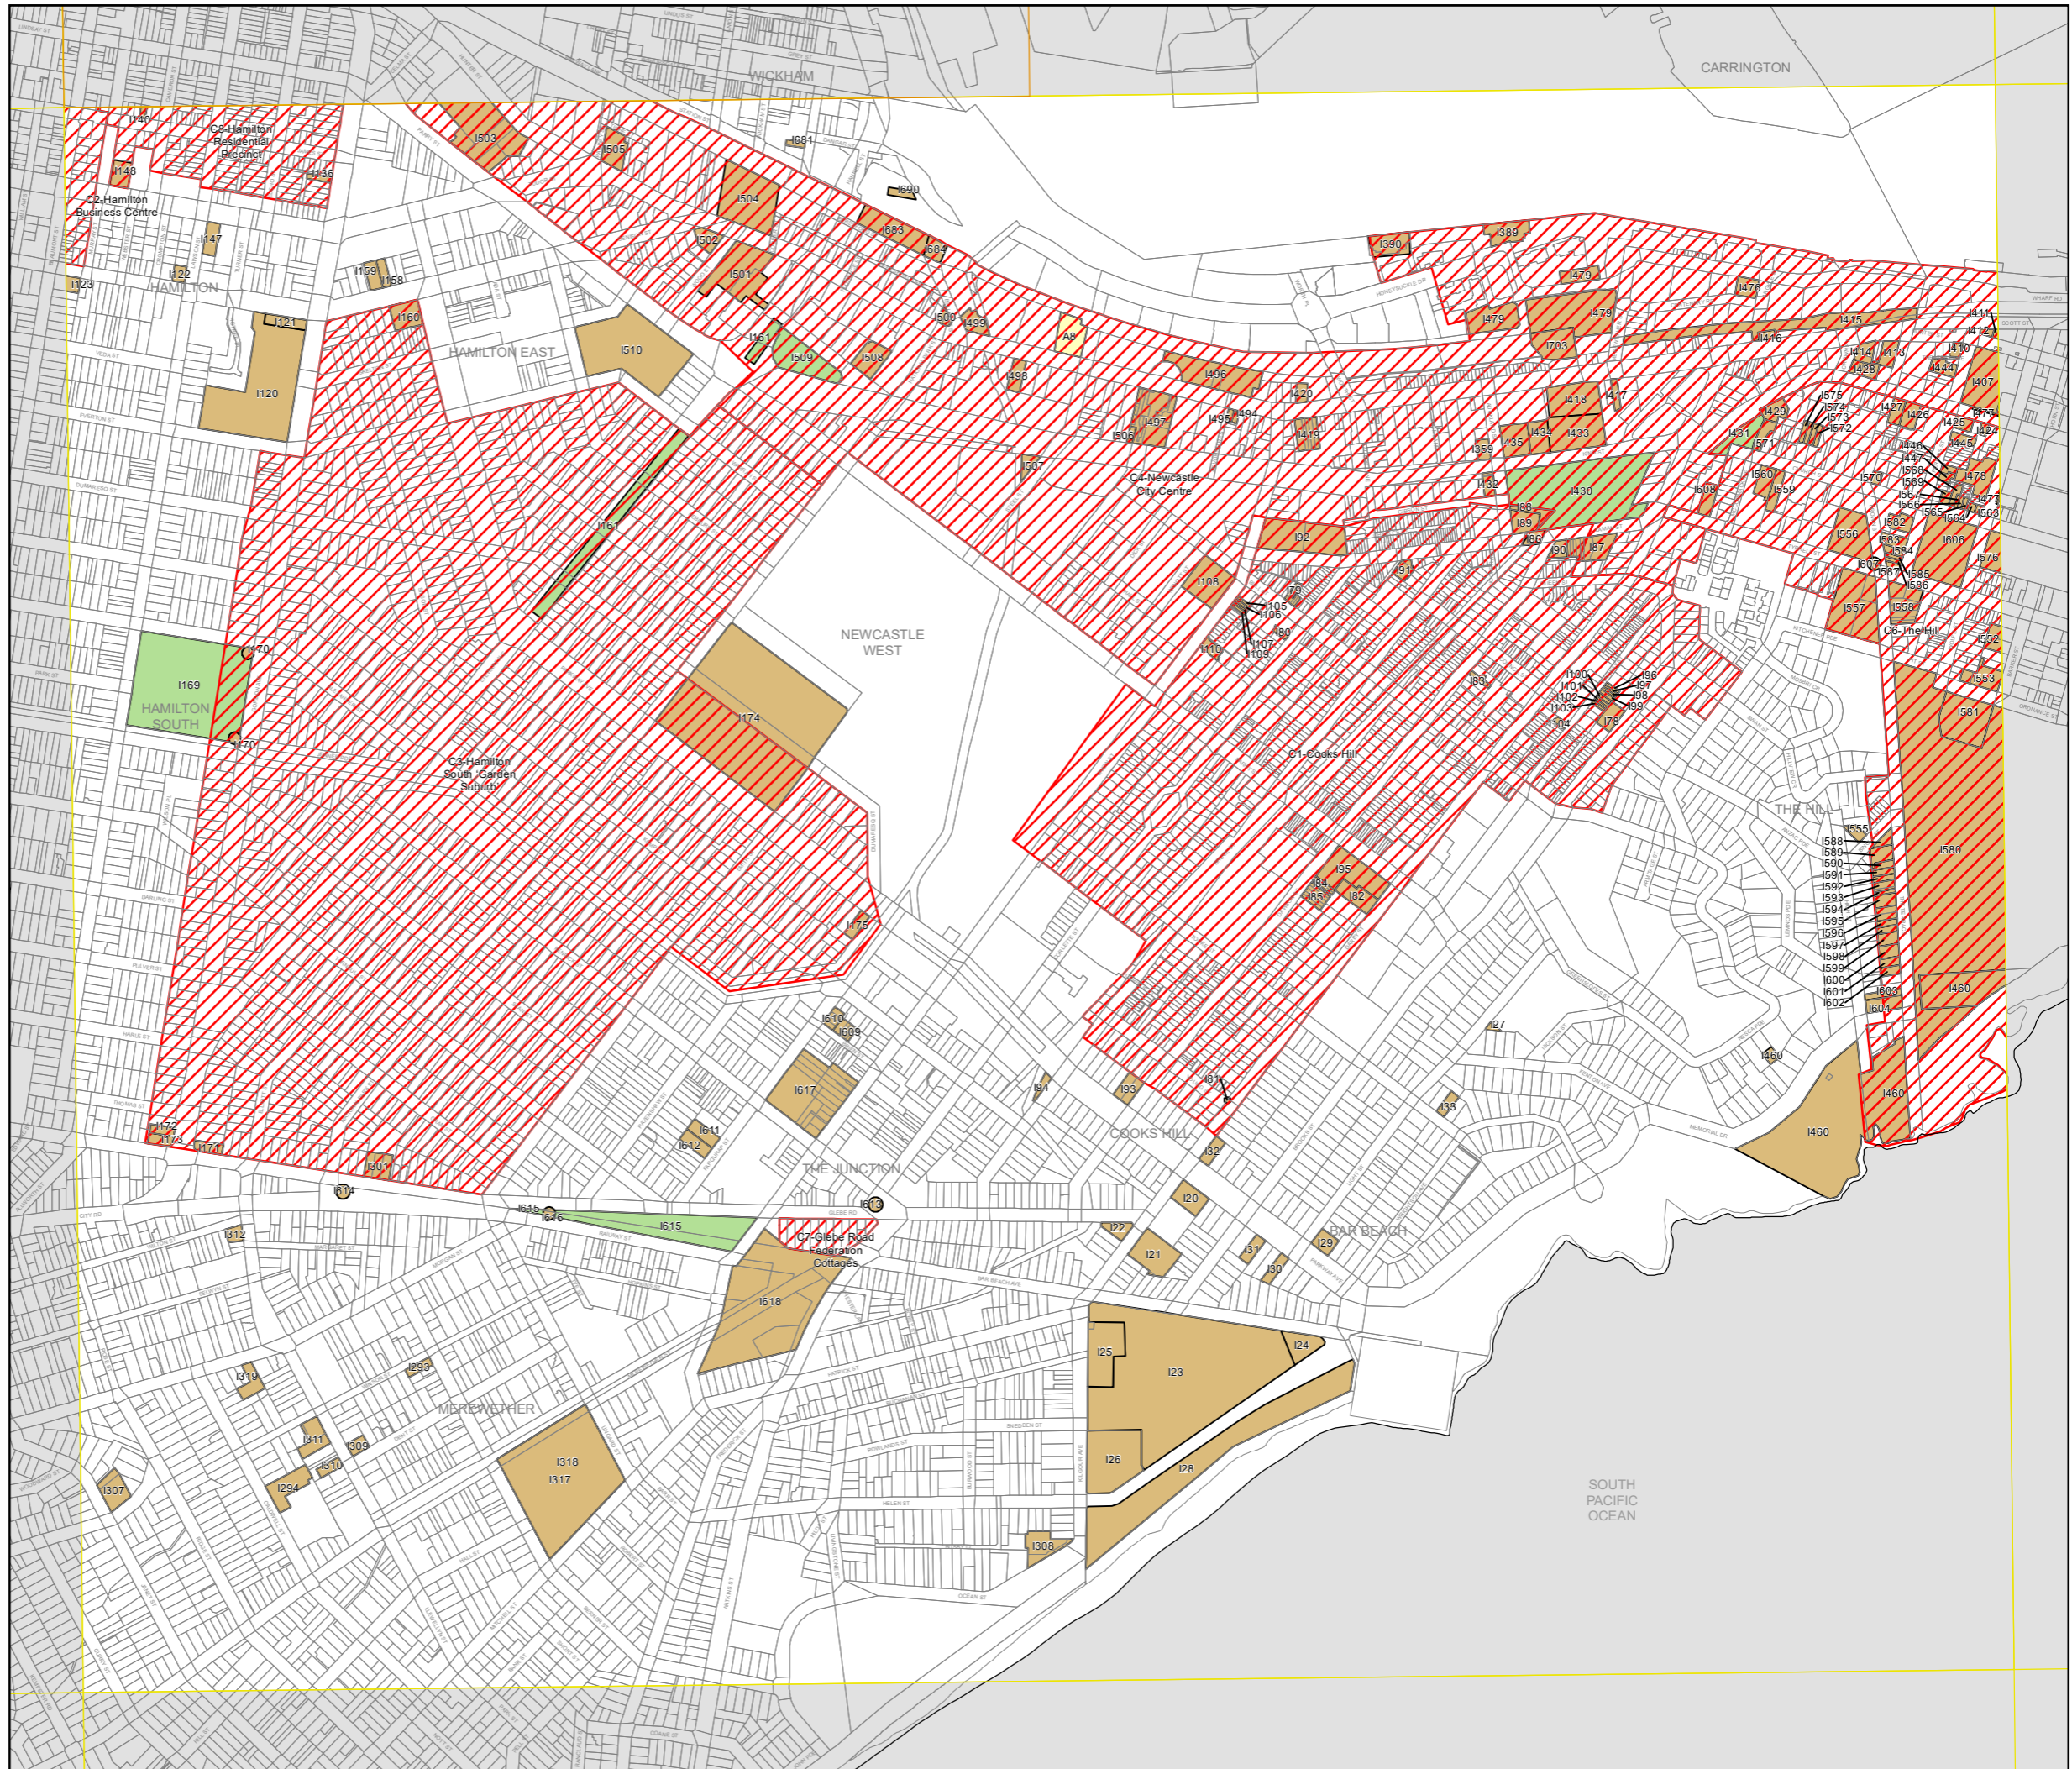

Newcastle Local Environmental Plan 2012

City of Newcastle

Heritage Map - Sheet HER_004G

Heritage

- Conservation Area - General
- Item - General
- Item - Archaeological
- Item - Landscape

Cadastre

- Base data 01/08/2007
- © Land and Property Information (LPI)
- Addendum data 26/08/2019 © City of Newcastle

Projection: GDA 1994
MGA Zone 56

Map identification number: 5900_COM_HER_004G_010_20190826