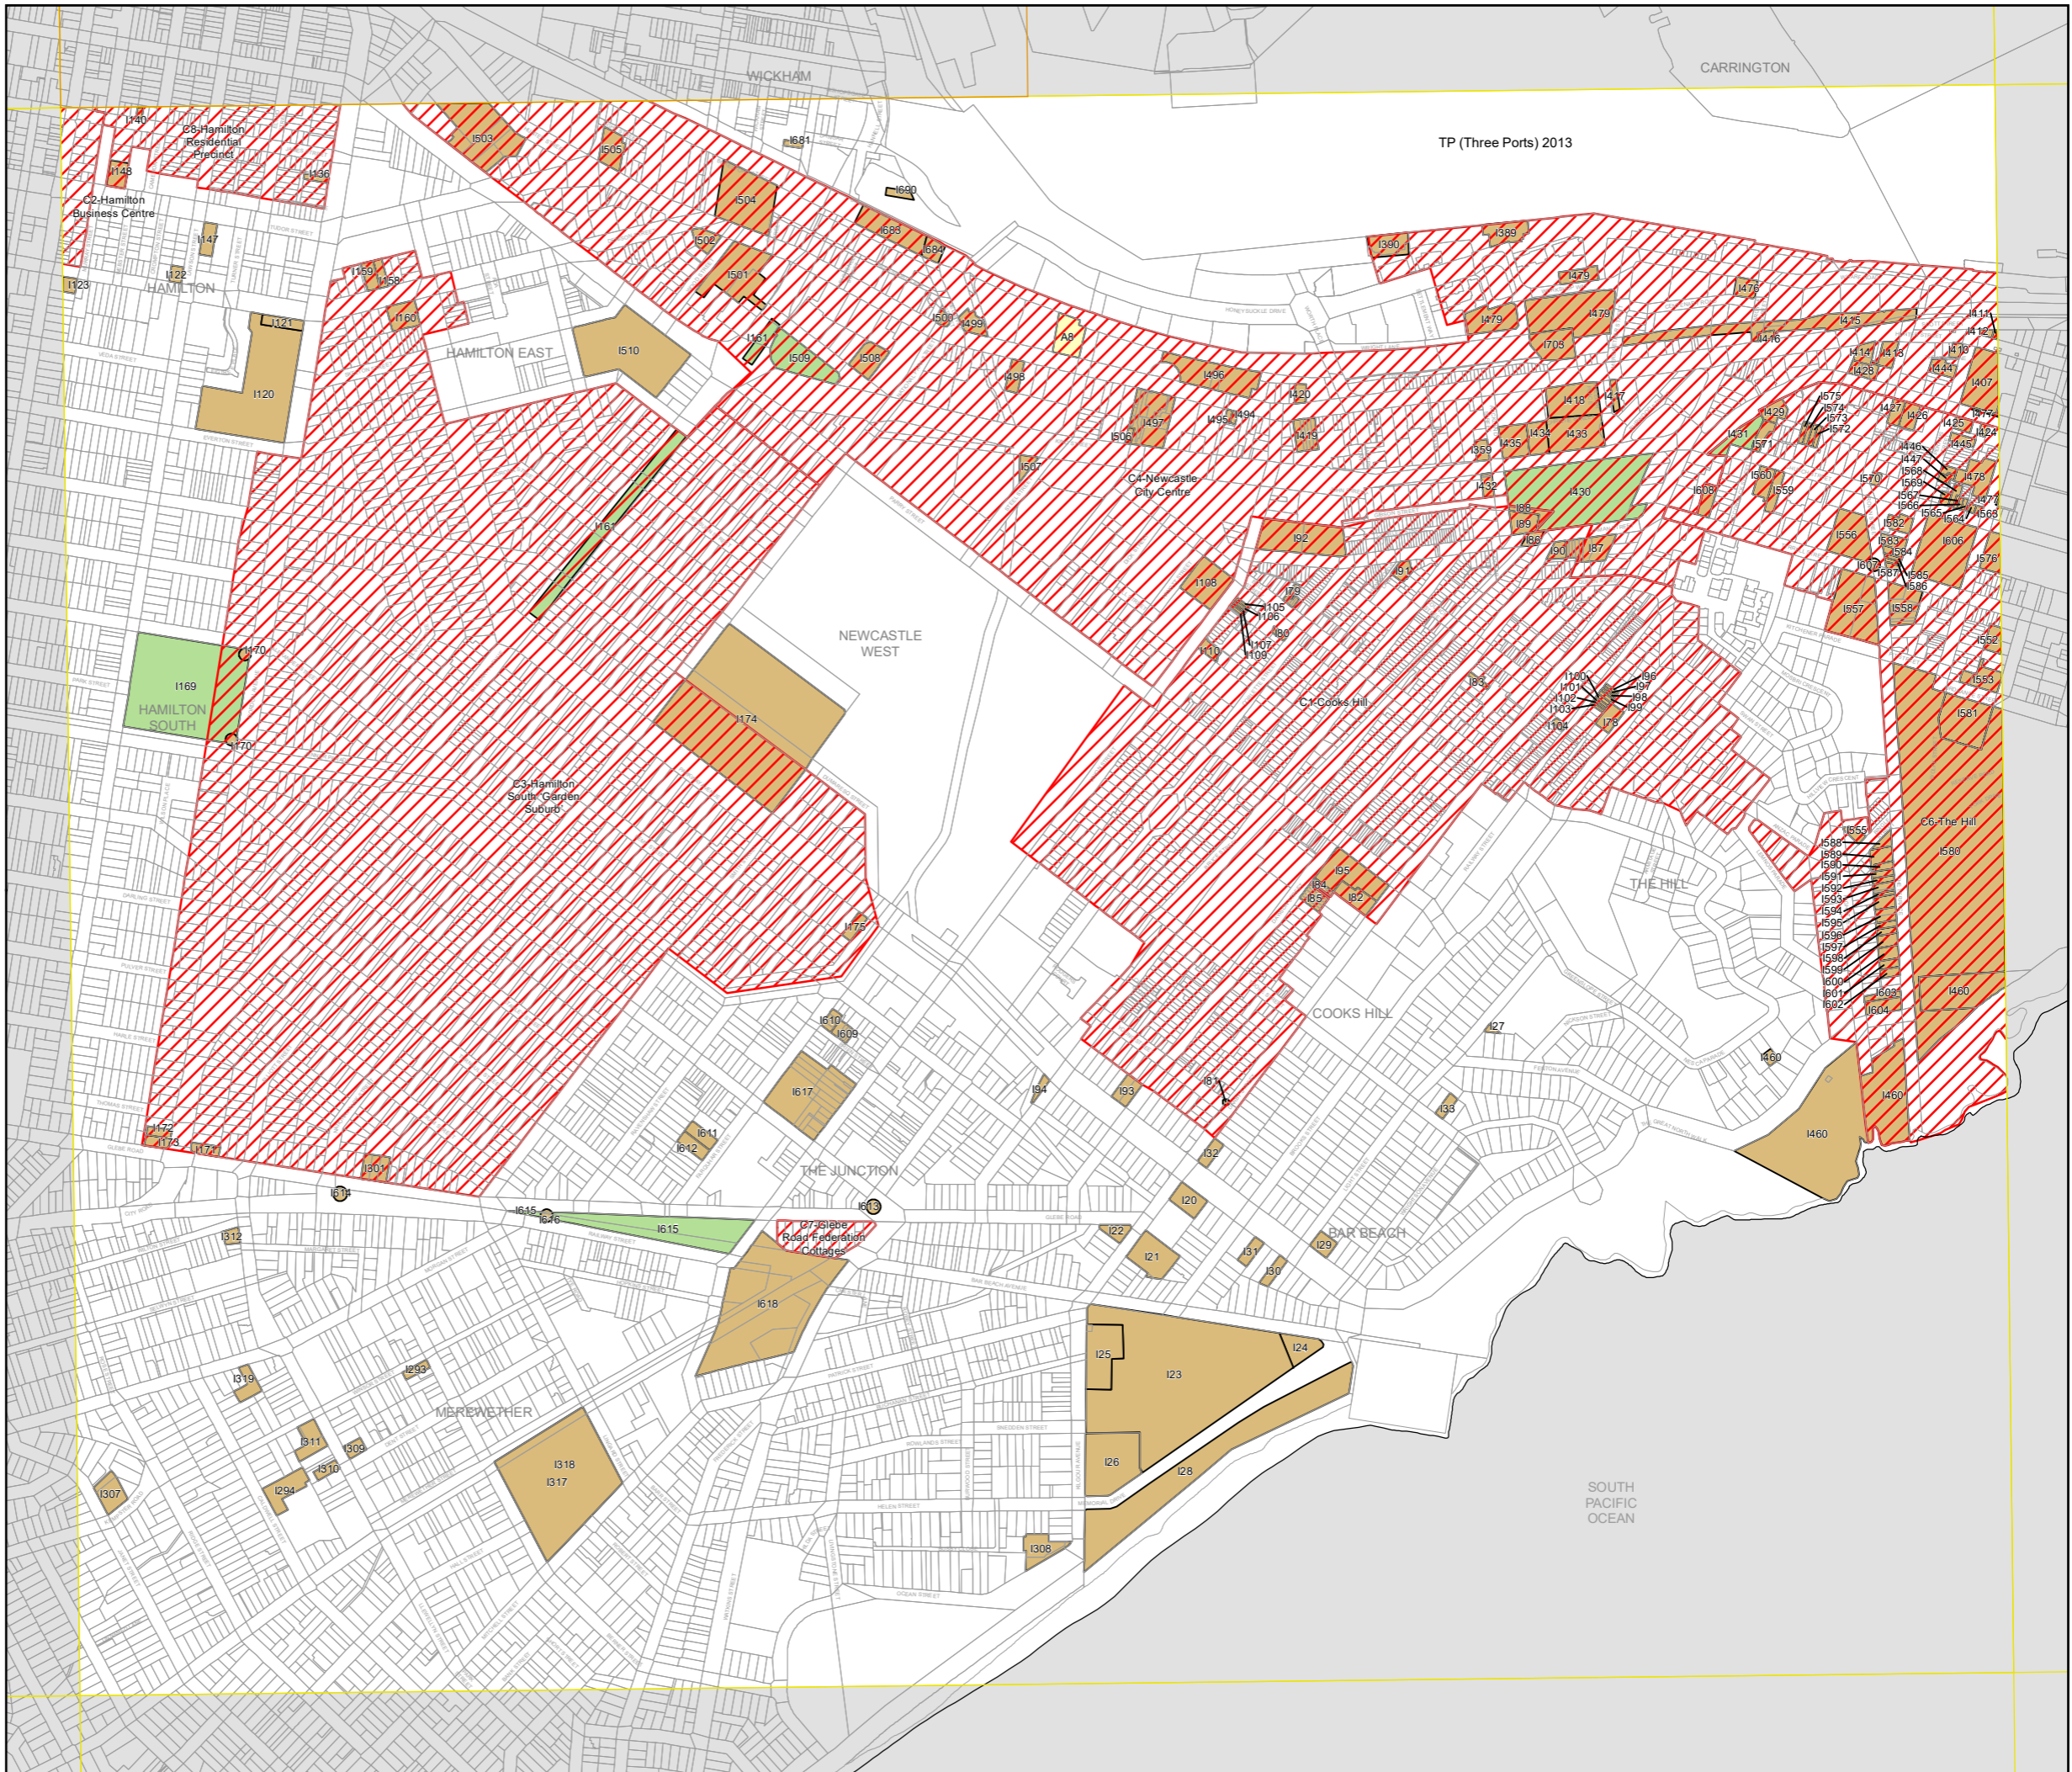

Newcastle Local Environmental Plan 2012

City of Newcastle

Heritage Map - Sheet HER_004G

Heritage

- Conservation Area - General
- Item - General
- Item - Archaeological
- Item - Landscape

Cadastre

- Base data 01/08/2007
- © Land and Property Information (LPI)
- Addendum data 16/12/2019 © City of Newcastle

Projection: GDA 1994
MGA Zone 56

Map identification number: 5900_COM_HER_004G_010_20191216