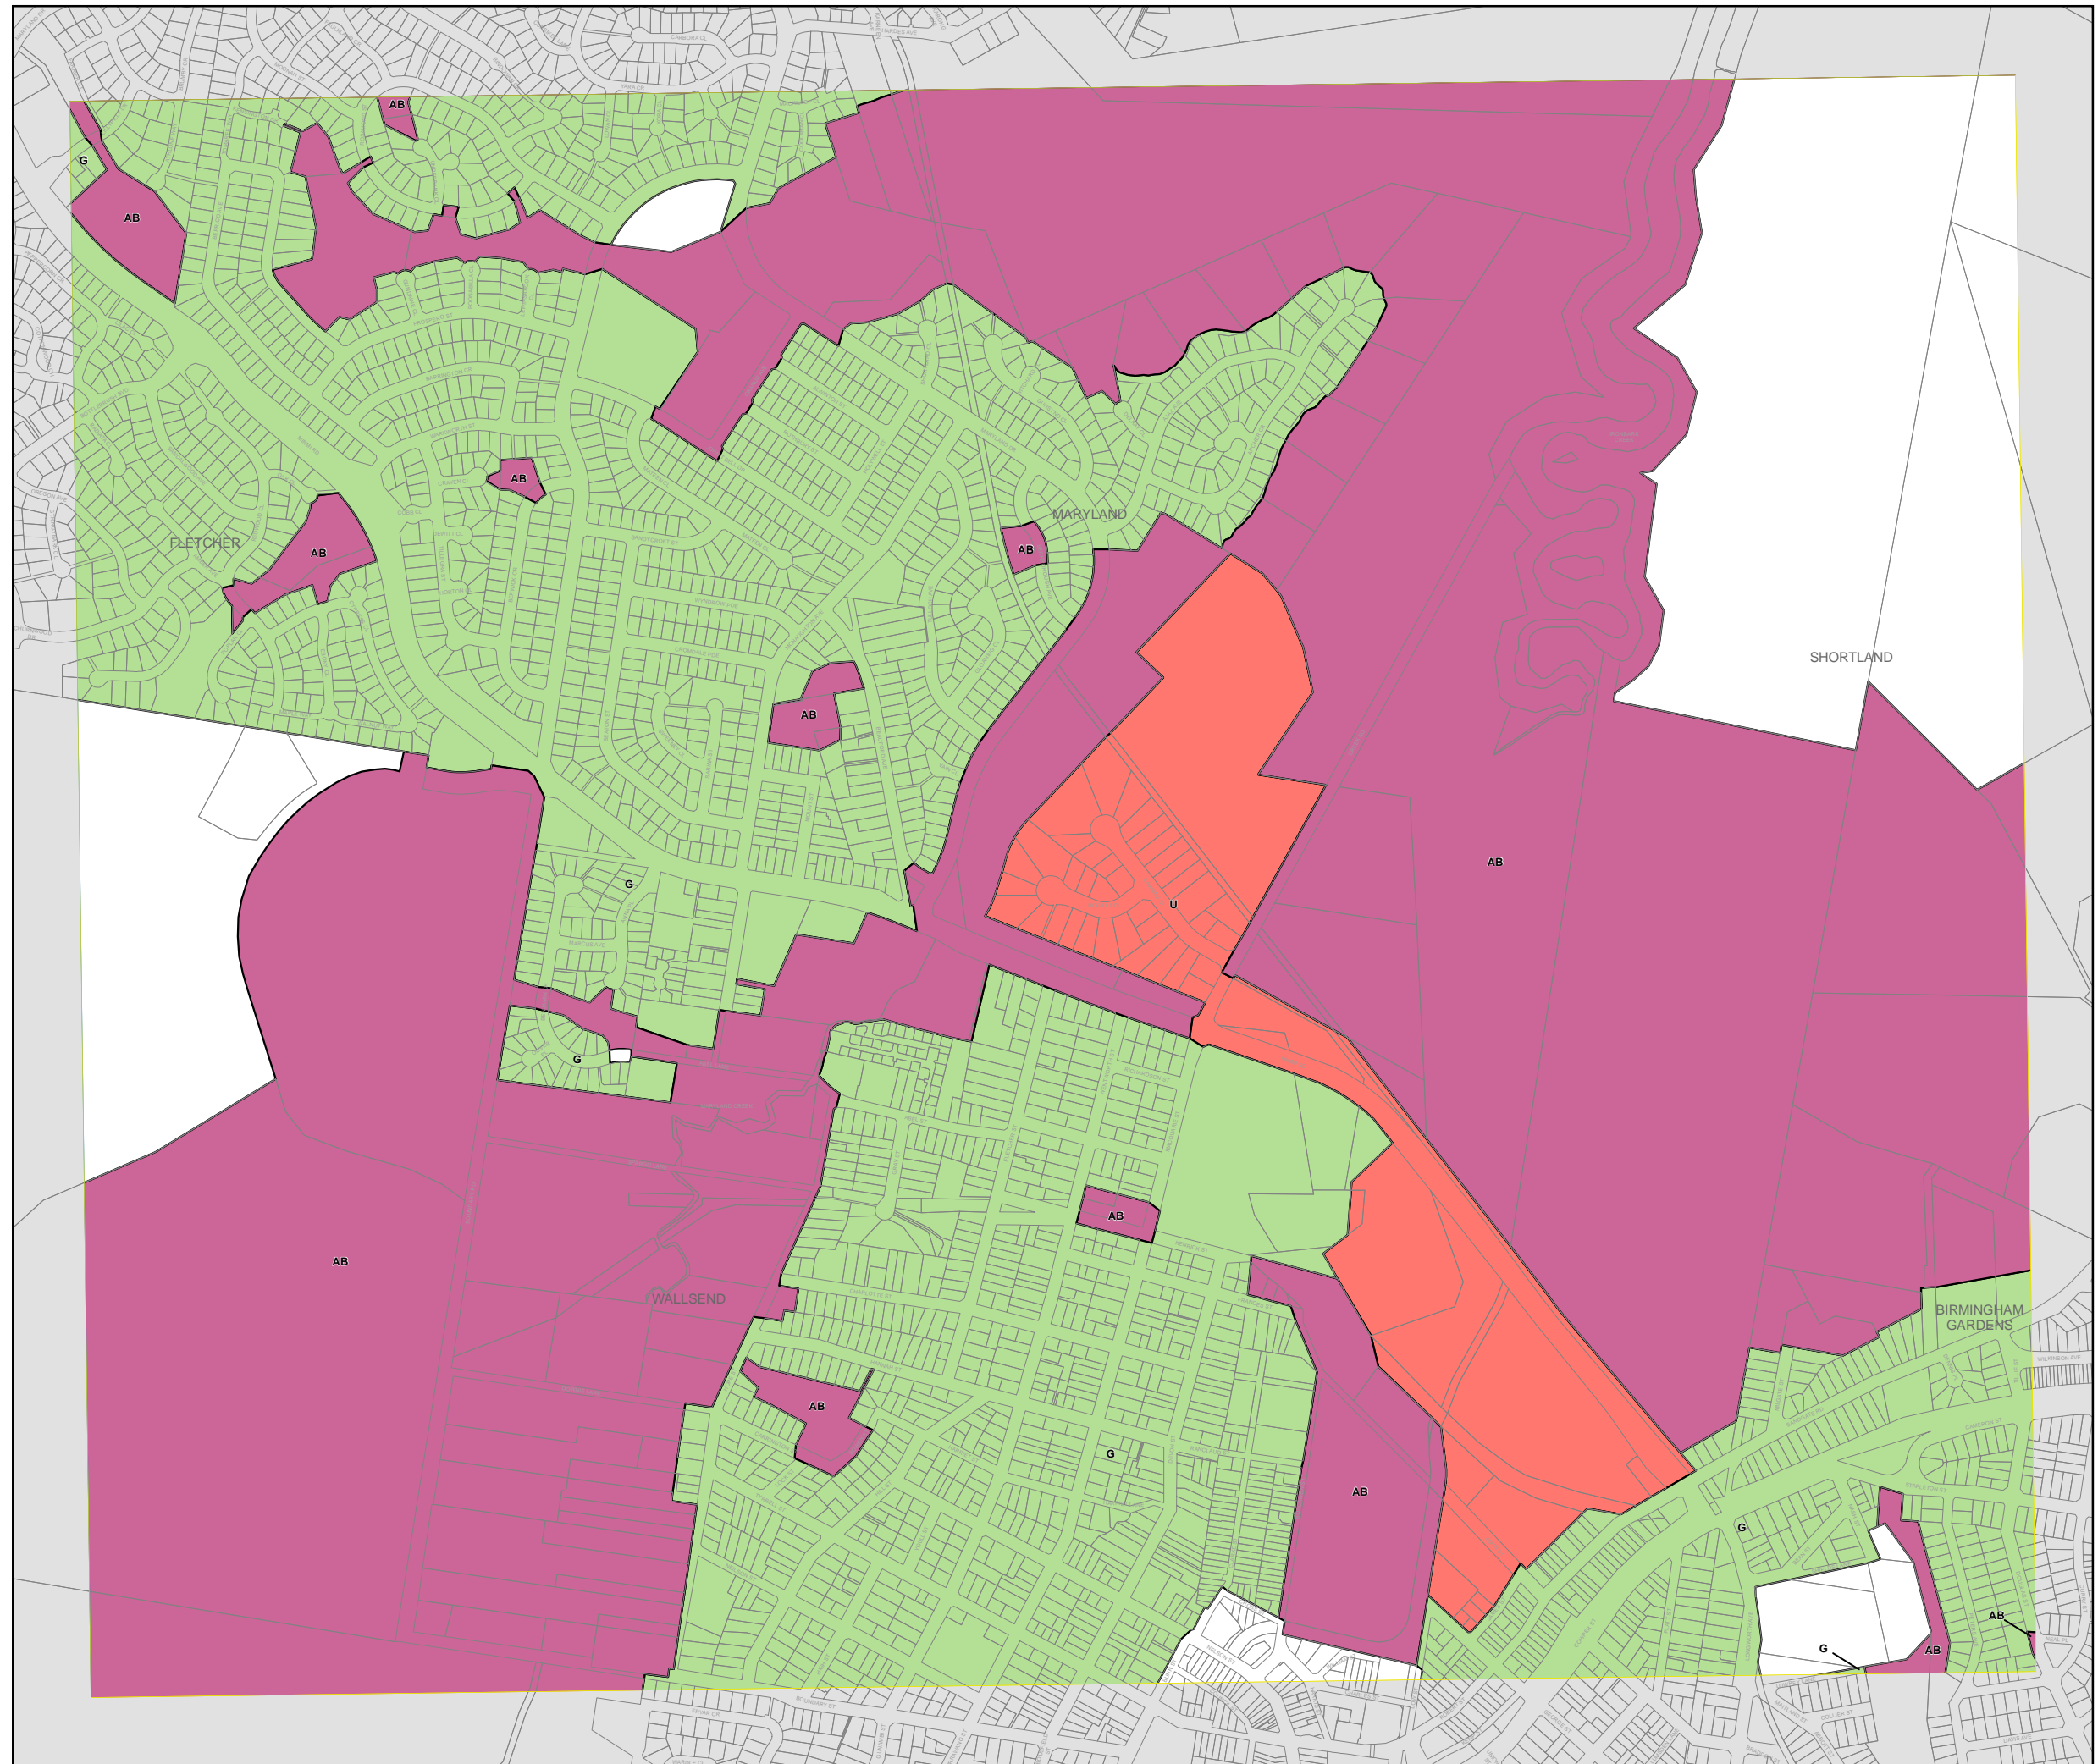

Lot Size Map - Sheet LSZ_002B

Minimum Lot Size (sq m)

- F 400
- G 450
- U 1000
- W 4000
- Z 20000 (2 ha)
- AB 400000 (40 ha)

Cadastre

Base data 09/09/2013
 © Land and Property Information (LPI)
 Addendum data 09/10/2013 © City of Newcastle

Scale: 1:10,000 @ A3