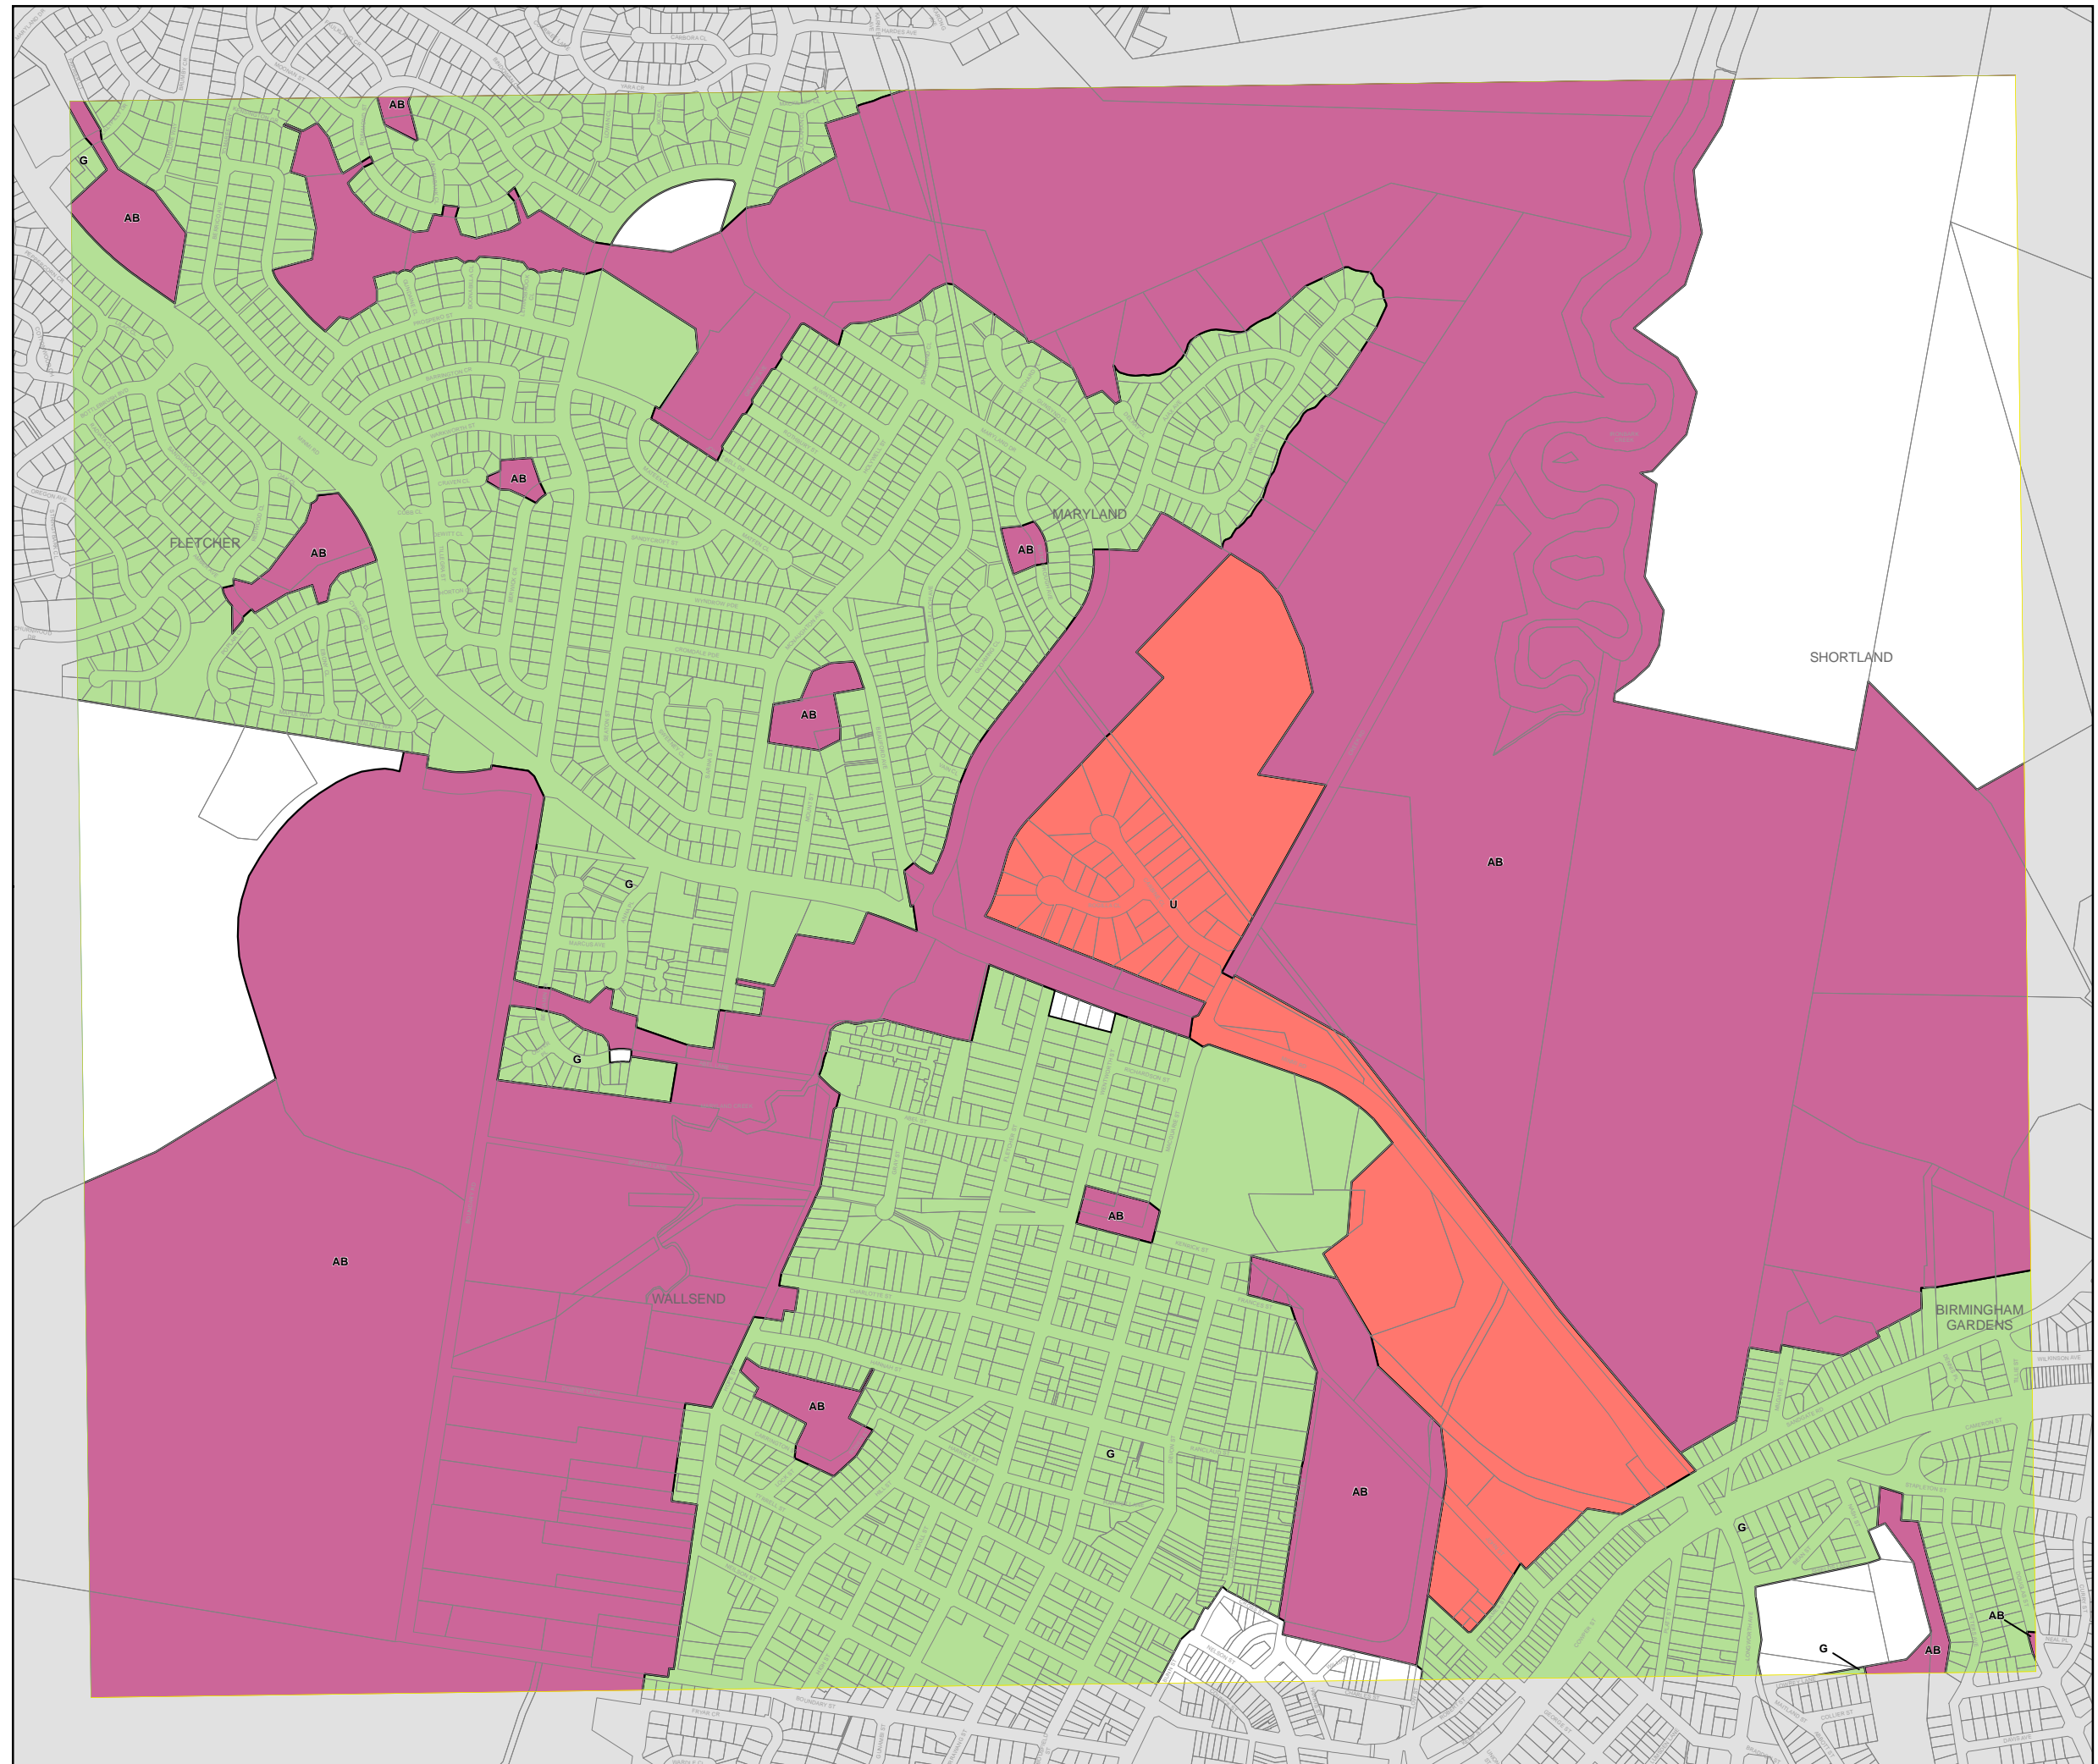

Lot Size Map - Sheet LSZ_002B

Minimum Lot Size (sq m)

- F 400
- G 450
- U 1000
- W 4000
- Z 20000 (2 ha)
- AB 400000 (40 ha)

Cadastre

Base data 09/09/2013
 © Land and Property Information (LPI)
 Addendum data 09/10/2013 © City of Newcastle

Scale: 1:10,000 @ A3