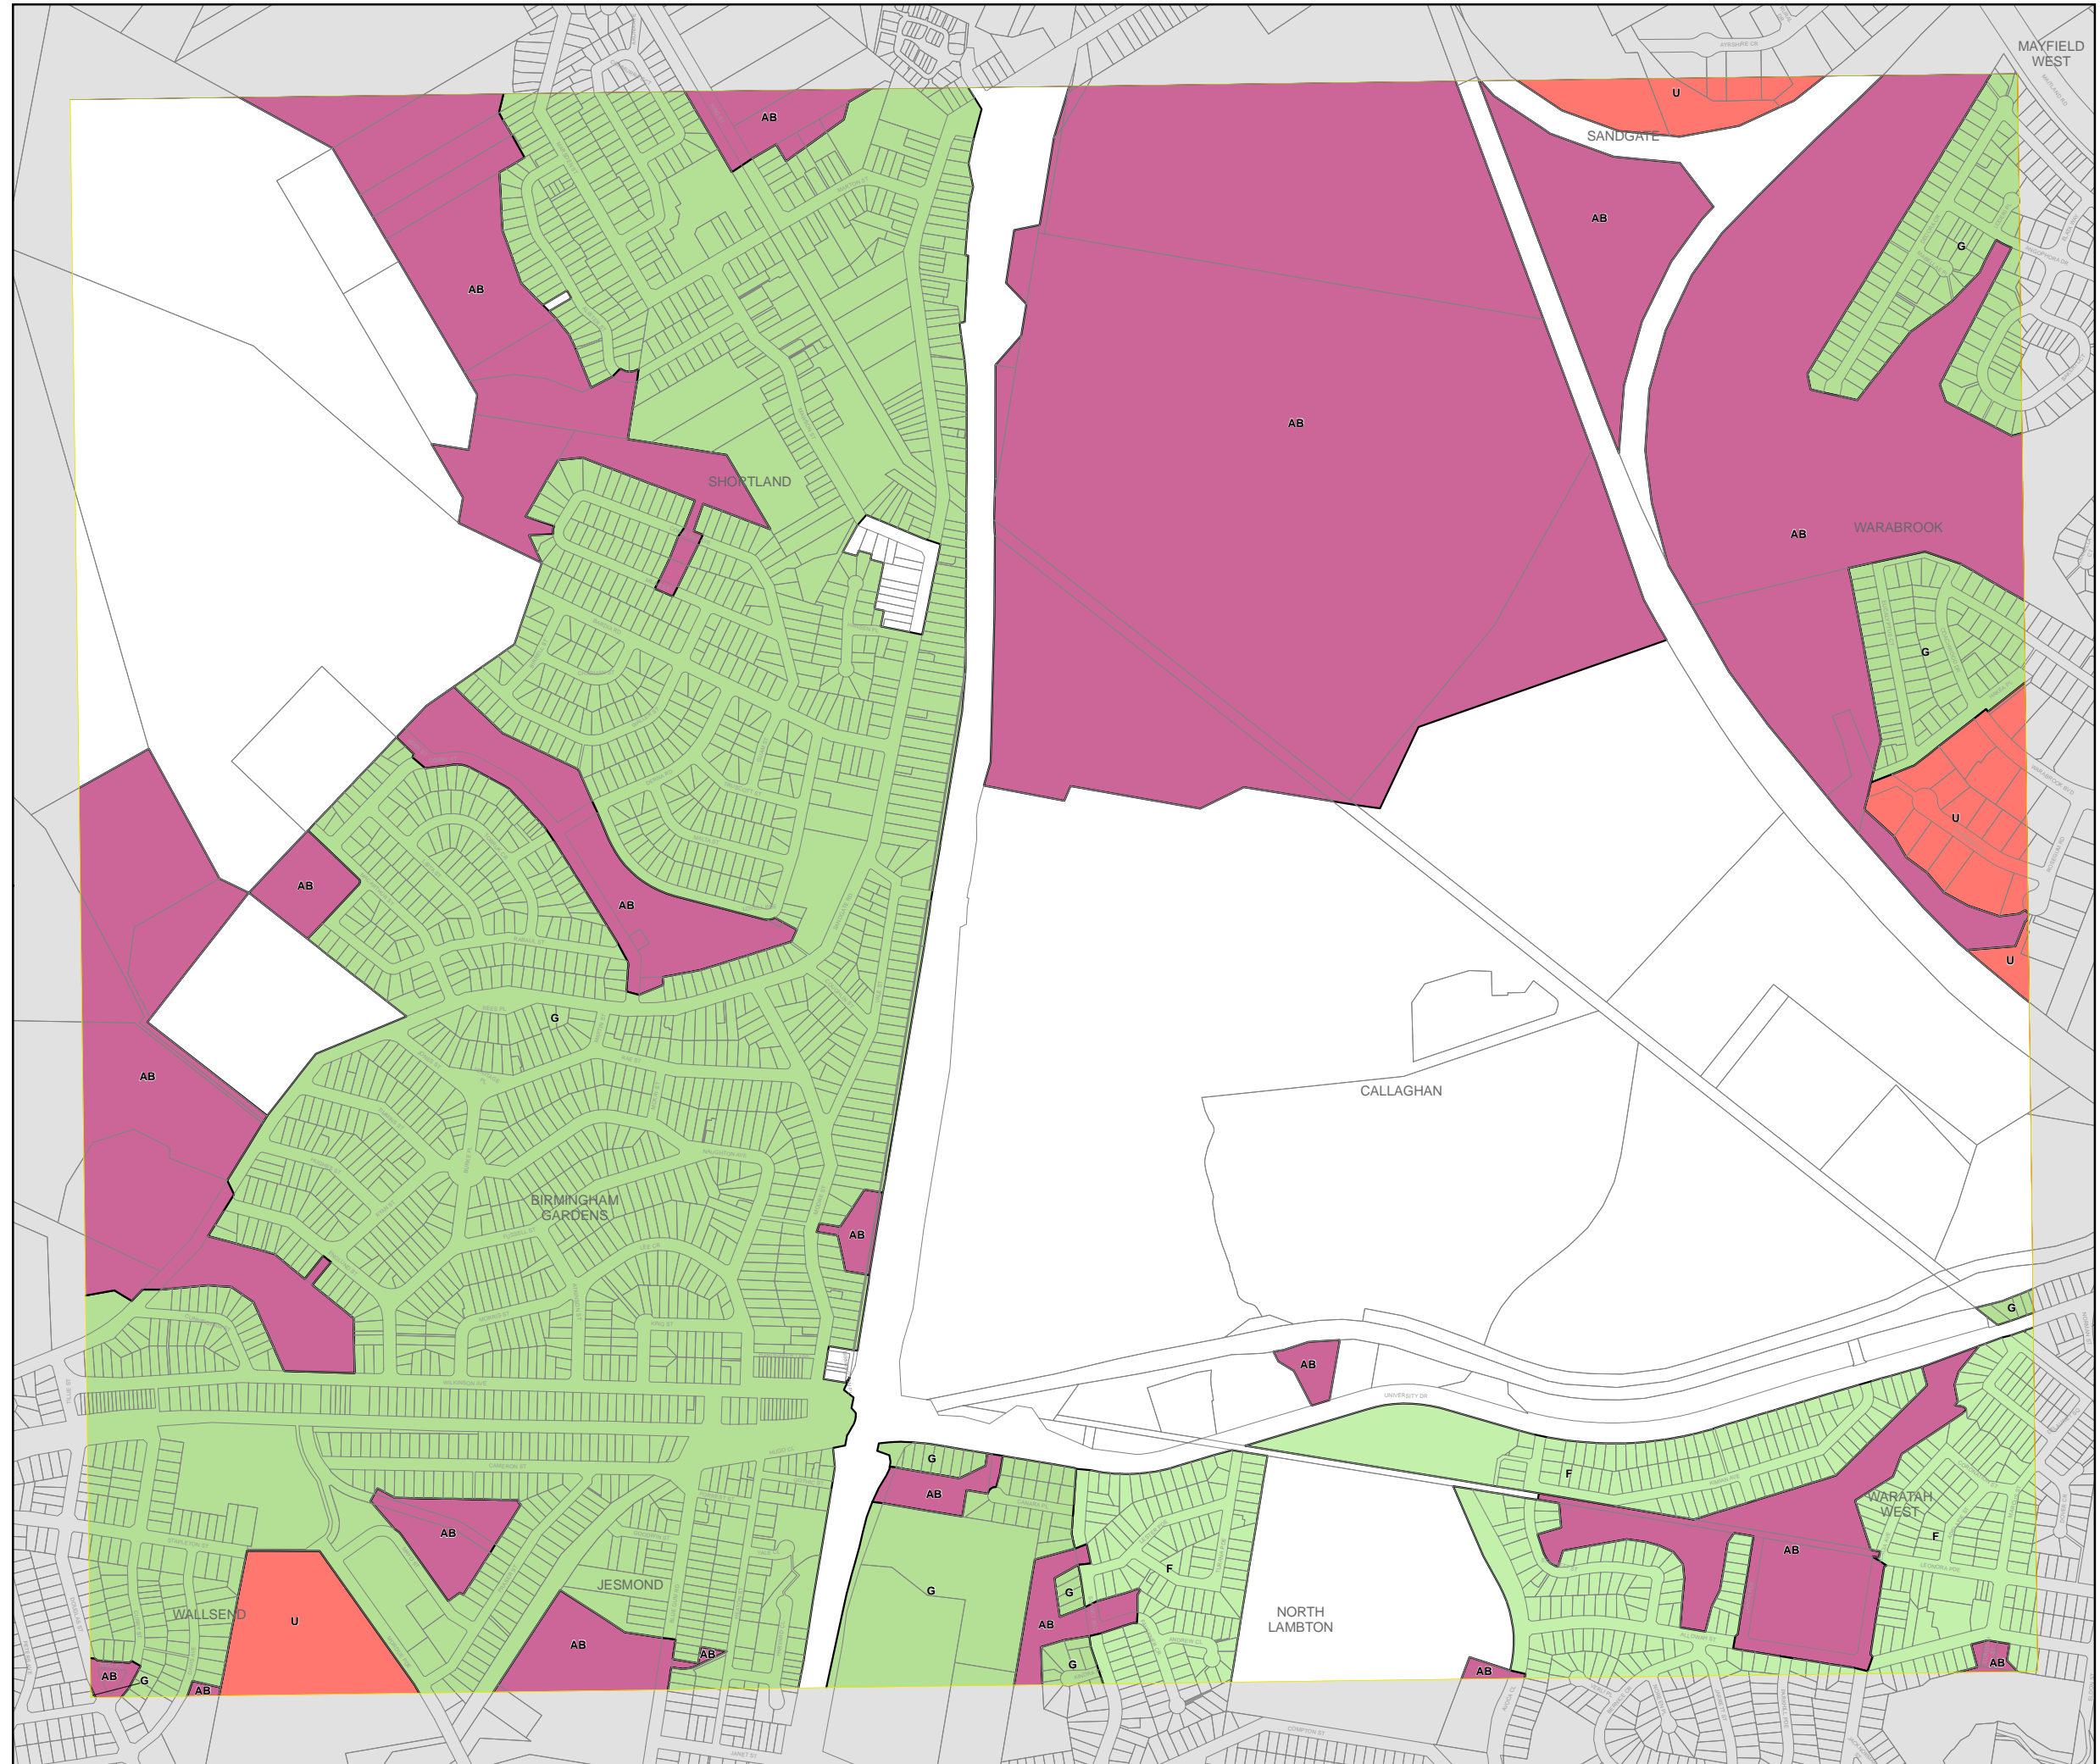

Lot Size Map - Sheet LSZ_002E

Minimum Lot Size (sq m)

- F 400
- G 450
- U 1000
- W 4000
- Z 20000 (2 ha)
- AB 400000 (40 ha)

Cadastre

Base data 09/09/2013
© Land and Property Information (LPI)
Addendum data 09/10/2013 © City of Newcastle

0 200 400 Metres

Scale: 1:10,000 @ A3

Projection: GDA 1994
MGA Zone 56

Map Identification Number: 5900_COM_LSZ_002E_010_20170418